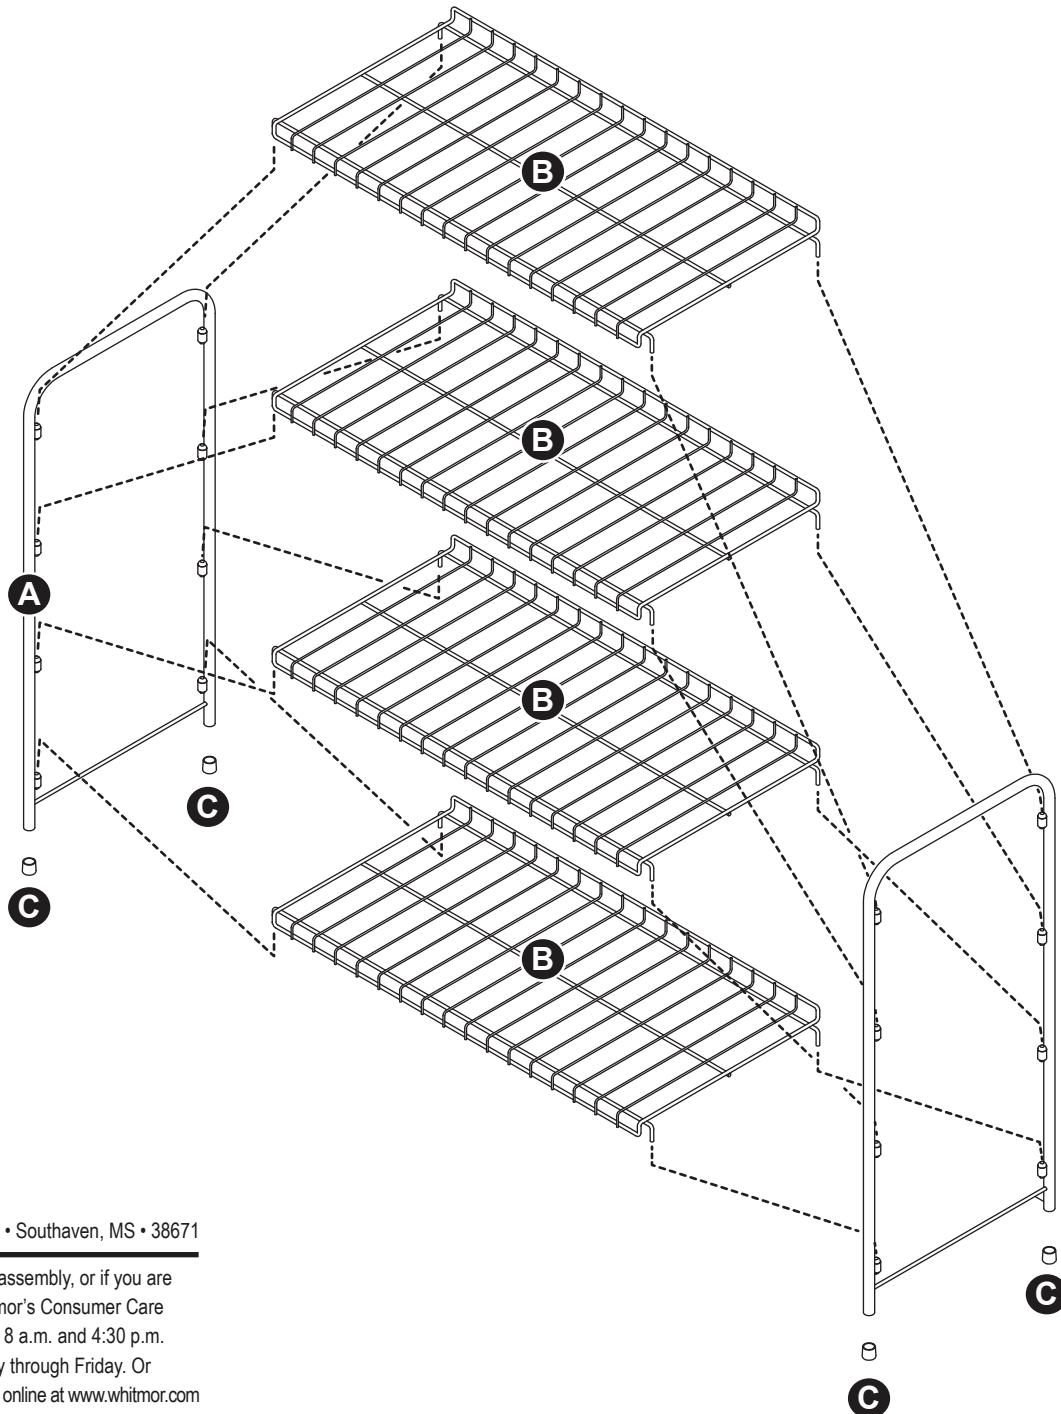

6023-4139-CB 4-Tier Closet Shelves

A 2 ea
Side Frames

B 4 ea
Wire Shelves

C 4 ea
Feet

Part	Reference
A	F11802
B	F11803
C	F11804

No tools required.

8680 Swinnea Road • Suite 103 • Southaven, MS • 38671

NEED HELP? For help with assembly, or if you are missing a part, please call Whitmor's Consumer Care Team, 1-888-944-8667 between 8 a.m. and 4:30 p.m. (Central Standard Time) Monday through Friday. Or email: help@whitmor.com. Visit us online at www.whitmor.com