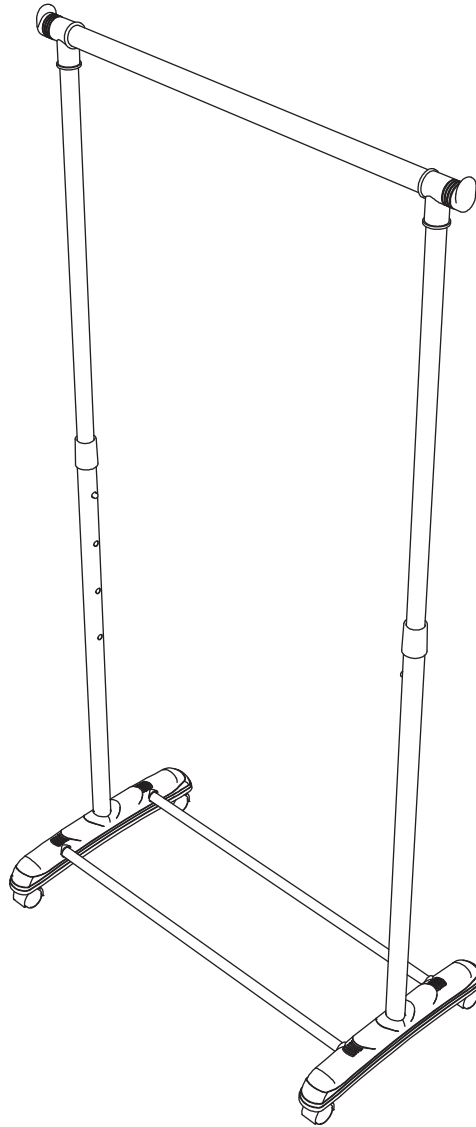

STYLE NO:

# 6024-3539 Adjustable Garment Rack

Part	Reference
A	F12209
B	F12210
C	F12211
D	F12212
E	F12213
F	F12214
G	F12215
H	F12216

No additional tools required.

**A 2 ea**  
End Connectors

**B 2 ea**  
Vertical Tube  
Connectors

**C 4 ea**  
Wheels

**D 2 ea**  
White  
Base Tubes

**E 2 ea**  
White  
Vertical Tubes

**F 2 ea**  
Chrome Vertical Tubes  
(This part is packed  
inside part (E))

**G 1 ea**  
Chrome  
Hanging Tube

**H 2 ea**  
Base Connectors

**Note:**

- All metal tubing must be securely inserted into the plastic base and connectors to ensure proper assembly.
- Wheels should be added LAST!

8680 Swinnea Road • Suite 103 • Southaven, MS • 38671