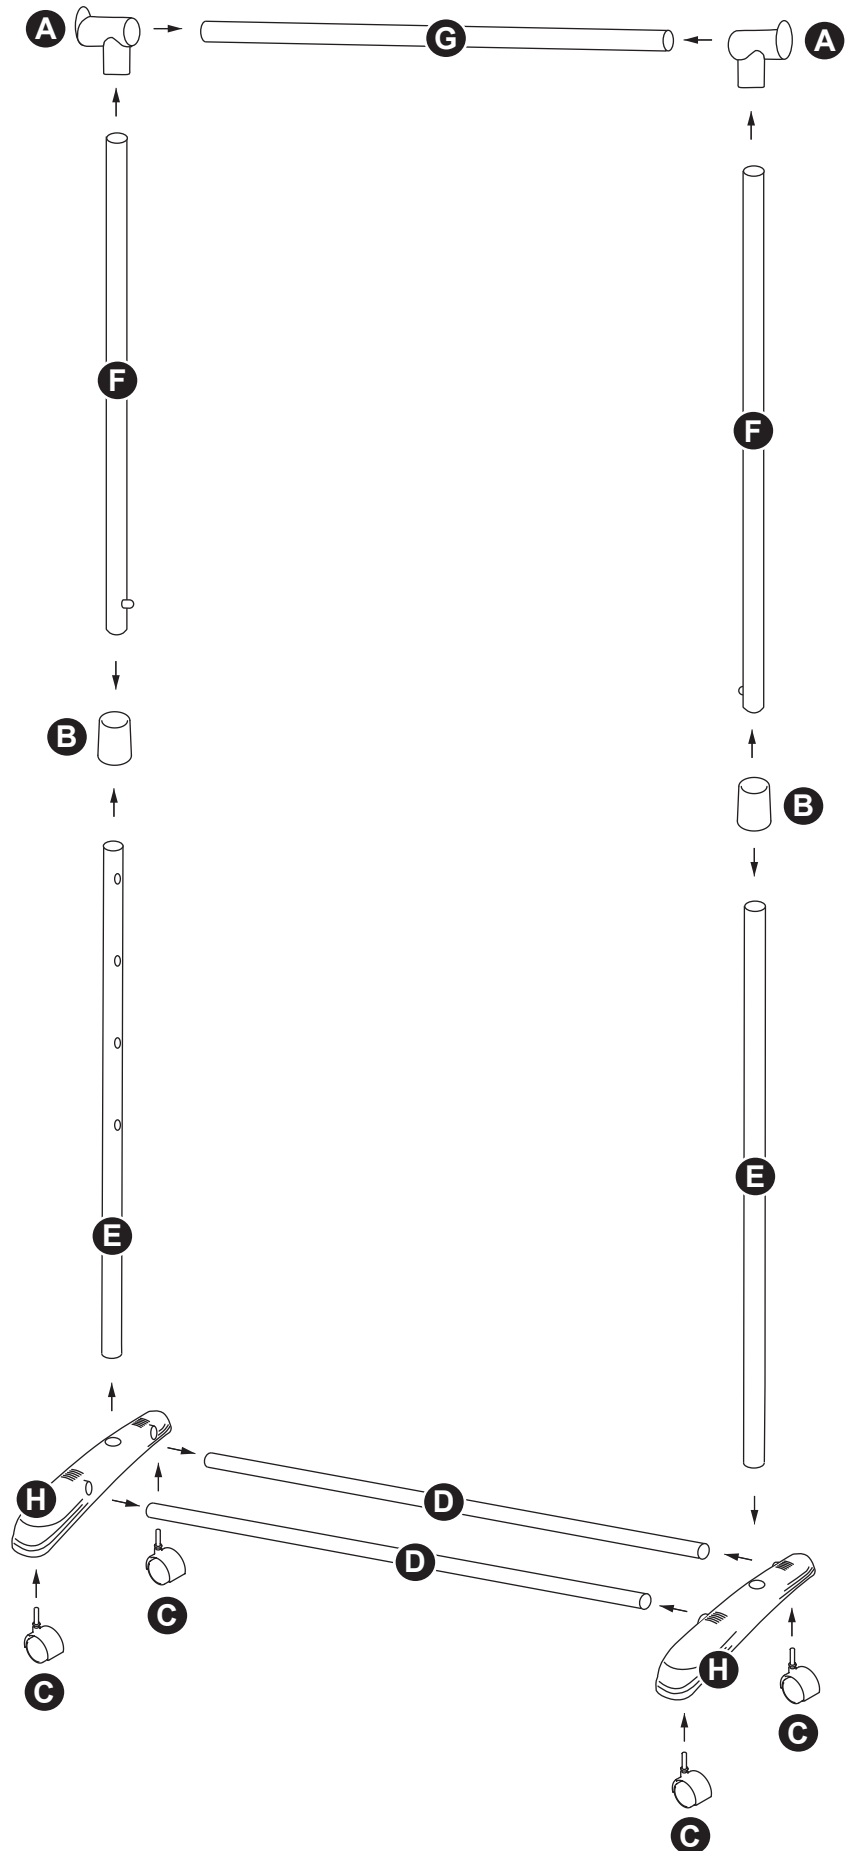

# 6024-3539 Adjustable Garment Rack

Part	Reference
A	F12209
B	F12210
C	F12211
D	F12212
E	F12213
F	F12214
G	F12215
H	F12216

No additional tools required.

**A 2 ea**  
End Connectors

**B 2 ea**  
Vertical Tube  
Connectors

**C 4 ea**  
Wheels

**D 2 ea**  
White  
Base Tubes

**E 2 ea**  
White  
Vertical Tubes

**F 2 ea**  
Chrome Vertical Tubes  
(This part is packed  
inside part (E))

**G 1 ea**  
Chrome  
Hanging Tube

**H 2 ea**  
Base Connectors

**Note:**

- All metal tubing must be securely inserted into the plastic base and connectors to ensure proper assembly.
- Wheels should be added LAST!

8680 Swinnea Road • Suite 103 • Southaven, MS • 38671