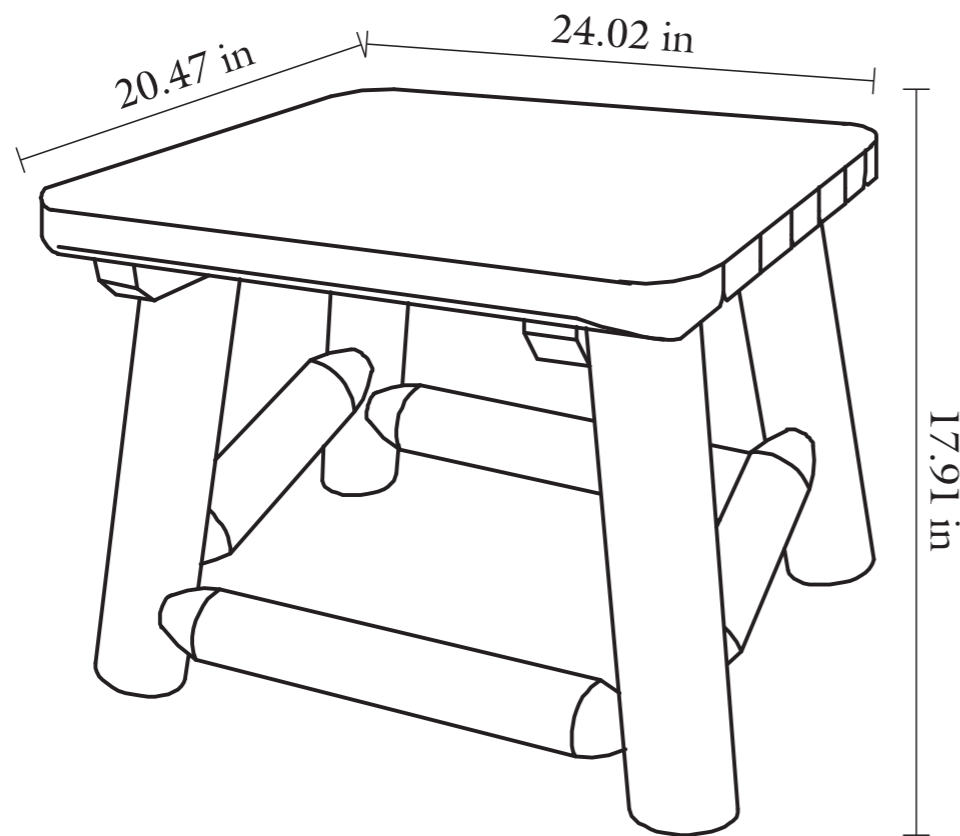

210 mm

STAINED LOG SIDE TABLE

INSTRUCTION MANUAL

SKU # 2456988

Note: Do not tighten all screws until last step

Distributed by:
TRACTOR SUPPLY COMPANY
5401 VIRGINIA WAY
BRENTWOOD, TN 37027
For customer support,
call: 1-888-376-9601
www.TractorSupply.com

Approximate assembly time: **20 Minutes**

People for assembly: 

Required assembly space:
Floor area 4.5ft. x 4.5ft. (1.5m x 1.5m) 

Required assembly tools (Not included):

Rubber mallet

13mm

Hex key

Screwdriver

285 mm