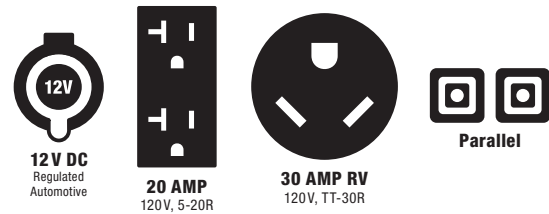

POWERING YOUR *life.*

Model 201444

UPC 817198027920

Warranty 3 Years

5500
STARTING WATTS

4000
RUNNING WATTS

⌚ RUN TIME 11 hrs. 🔊 NOISE LEVEL 61 dBA

EZ START DIAL
Confusion free **ENGINE START-UP**

ULTRA QUIET
LOW NOISE - high performance

RV READY
Power an **RV AIR CONDITIONER**

INTELLI GAUGE
5-MODE display

PARALLEL READY
Link 2 units for **DOUBLE POWER**

🔌 Receptacles

Specifications

START TYPE	Recoil
VOLTAGE (V) AC	120
VOLTMETER	Intelligauge w/ Power Meter
ENGINE SIZE (cc)	224
FUEL TYPE	Gasoline
GASOLINE CAPACITY (gal.)	2.25
OIL TYPE	10W-30
OIL CAPACITY (fl. oz./mL)	16.9/500
LOW OIL SHUT-OFF	Yes
EMISSIONS	EPA III