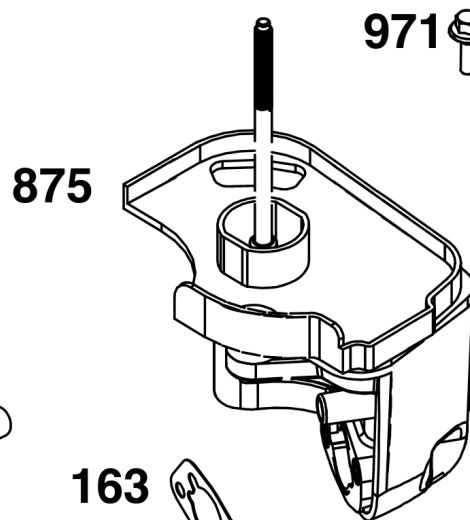

## *Air Cleaner Group*

REF NO	PART NO	QTY	DESCRIPTION
11	590698	1	TUBE, Breather
163	590605	1	GASKET, Air Cleaner
176	590695	1	SEAL, O-Ring -(Air Cleaner Base)
412	590697	1	NUT -(Air Cleaner Cover)
445	595435	1	FILTER, A/C Cartridge
467	691985	1	KNOB, Air Cleaner Cover
654	-----	2	NUT -(Part information located in Carburetor Group.)
875	84007293	1	BASE, Air Cleaner
968	597384	1	COVER, Air Cleaner
971	590643	1	SCREW -(Air Cleaner Base to Carburetor/Throttle Body)