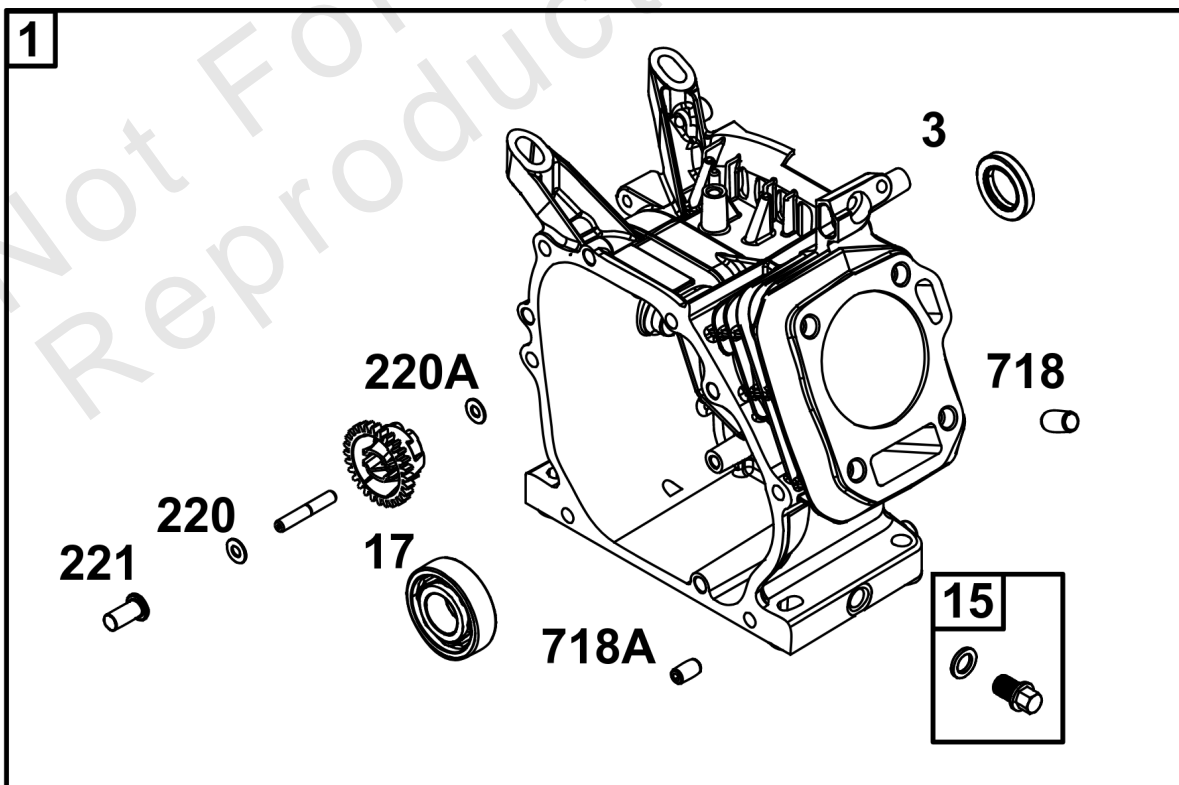

Cylinder Group

REF NO	PART NO	QTY	DESCRIPTION
1	84002436	1	CYLINDER ASSEMBLY
3	590712	1	SEAL, Oil -(Magneto Side)
15	590678	2	PLUG, Oil Drain
17	590715	1	BEARING, Ball -(Cylinder)
220	590677	1	WASHER -(Governor Gear)
220A	590675	1	WASHER -(Governor Gear)
221	590676	1	CUP, Governor
227	-----	1	LEVER, Governor Control -(Part information located in Controls Group.)
306	590636	1	SHIELD, Cylinder
307	590683	2	SCREW -(Cylinder Shield)
404	590669	1	WASHER -(Governor Crank)
614	590670	1	PIN, Cotter
616	590668	1	CRANK, Governor
718	590637	2	PIN, Locating
718A	590713	2	PIN, Locating