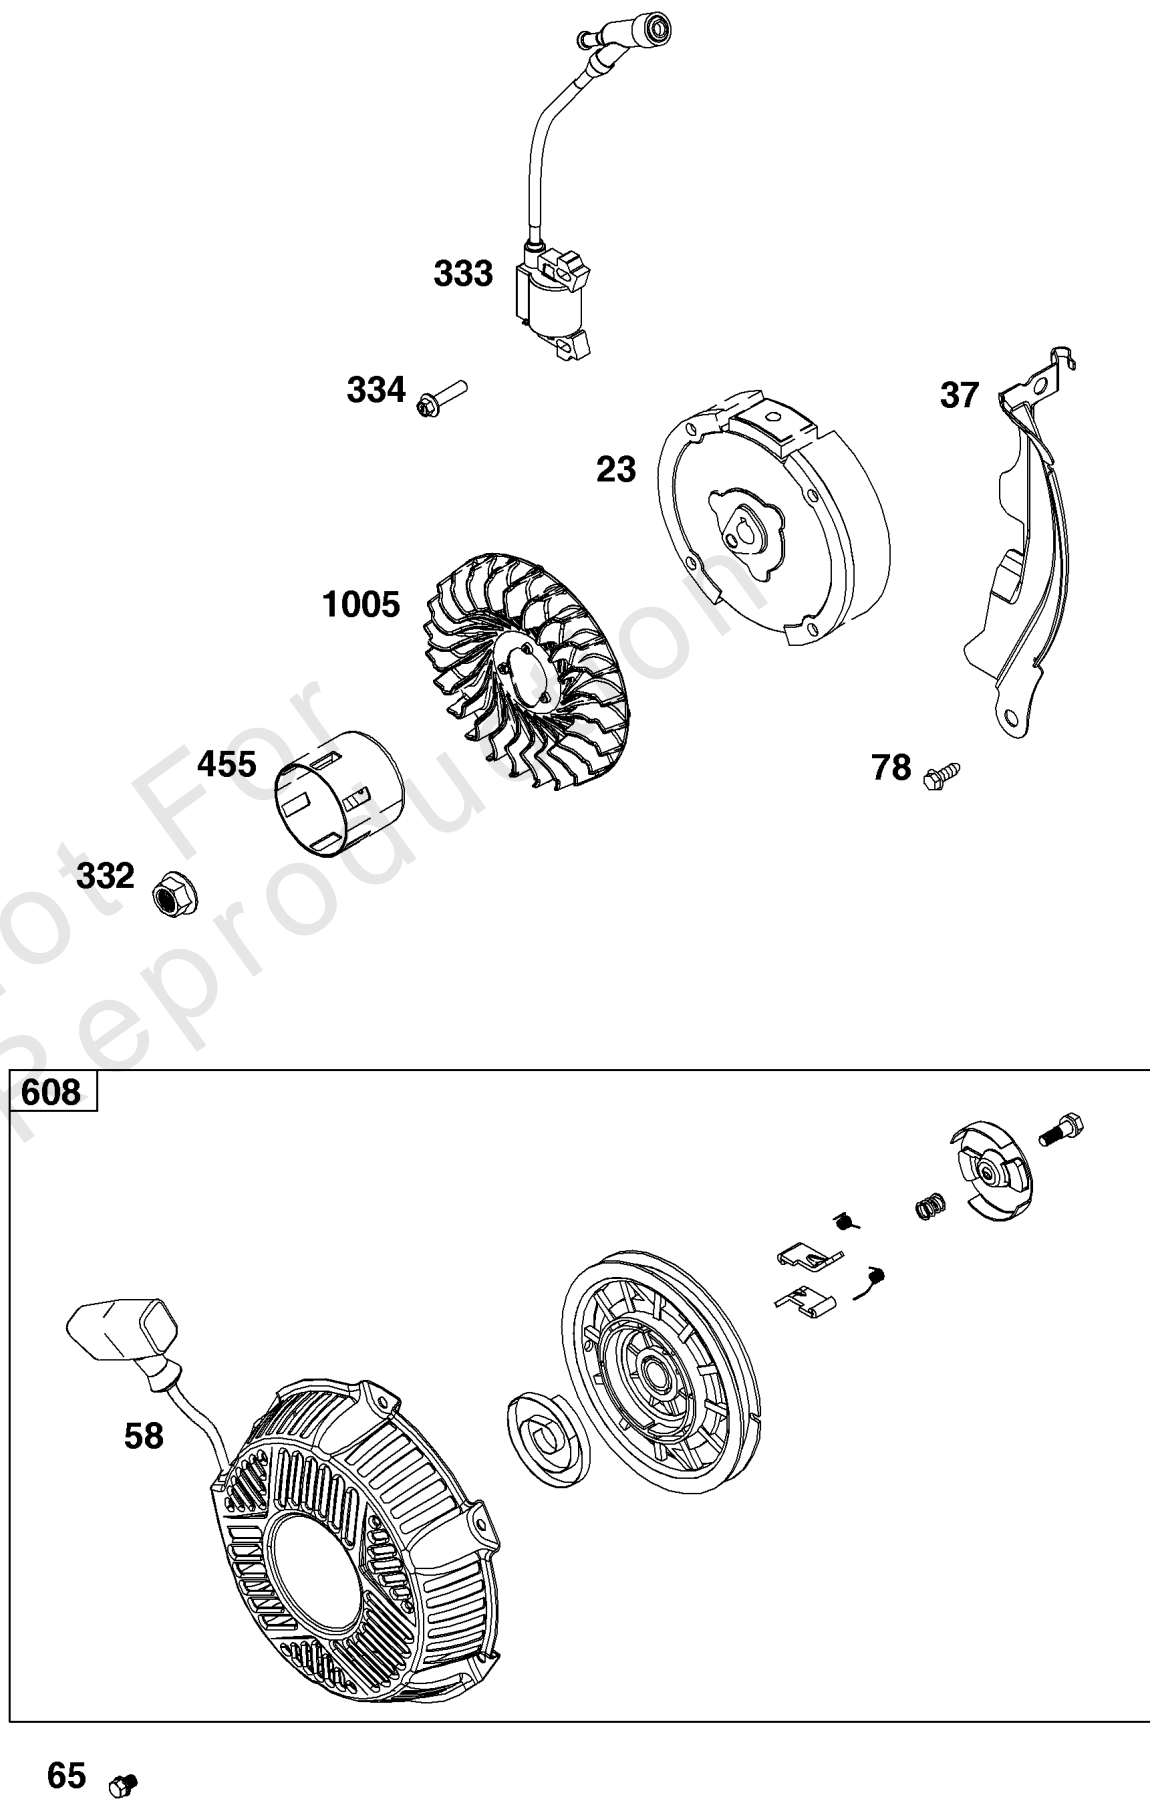

Flywheel, Ignition and Starter Group

REF NO	PART NO	QTY	DESCRIPTION
23	590681	1	FLYWHEEL
37	592865	1	GUARD, Flywheel
58	693389	1	ROPE, Starter -(Cut To Required Length)
65	590683	3	SCREW -(Rewind Starter)
78	590643	1	SCREW -(Flywheel Guard)
332	590635	1	NUT -(Flywheel)
333	590603	1	ARMATURE, Magneto
334	590644	1	SCREW -(Magneto Armature)
455	590682	1	CUP, Flywheel
608	590607	1	STARTER, Rewind
1005	590679	1	FAN, Flywheel

Not For Reproduction