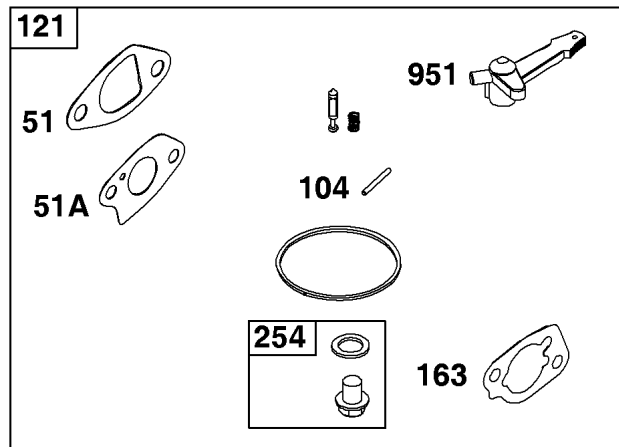

Carburetor Group

REF NO	PART NO	QTY	DESCRIPTION
51	-----	1	GASKET, Intake -(Part information located in Cylinder Head Group.)
51A	-----	1	GASKET, Intake -(Part information located in Cylinder Head Group.)
53	590691	2	STUD -(Carburetor)
104	592486	1	PIN, Float Hinge
117	591861	1	JET, Main -(Standard)
118	592875	1	JET, Main -(High Altitude)
121	594958	1	KIT, Carburetor Overhaul -(Service Kits may include extra parts not specific to this engine.)
122	590615	1	SPACER, Carburetor
125	596080	1	CARBURETOR
163	-----	1	GASKET, Air Cleaner -(Part information located in Air Cleaner Group.)
254	592493	1	DRAIN, Carburetor Bowl
654	590692	2	NUT -(Carburetor)
951	590614	1	LEVER, Choke
955	595329	1	PLUG, Carburetor