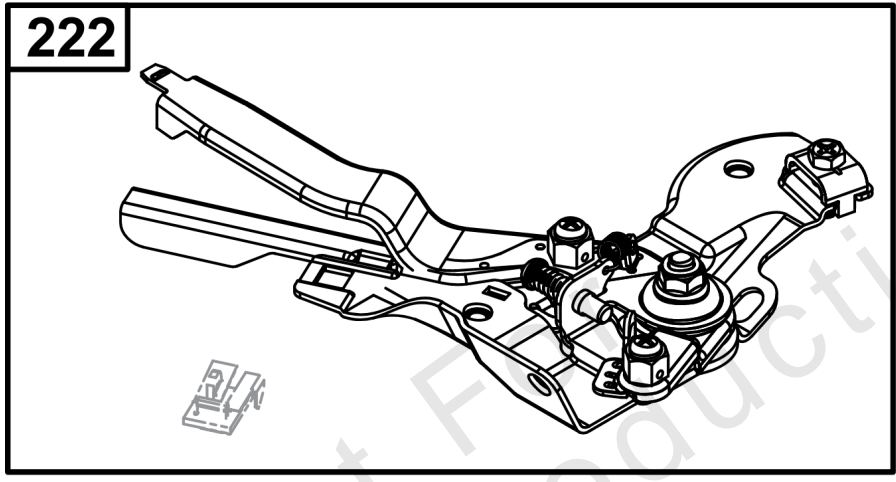

Not For Reproduction

Controls Group

REF NO	PART NO	QTY	DESCRIPTION
188	590850	2	SCREW -(Control Bracket)
202	592866	1	LINK, Mechanical Governor
209	590623	1	SPRING, Governor
222	84007479	1	BRACKET, Control
227	590660	1	LEVER, Governor Control
347	597431	1	SWITCH, Rocker
505	590641	1	NUT -(Governor Control Lever)
562	590640	1	BOLT -(Governor Control Lever)

Not For Reproduction