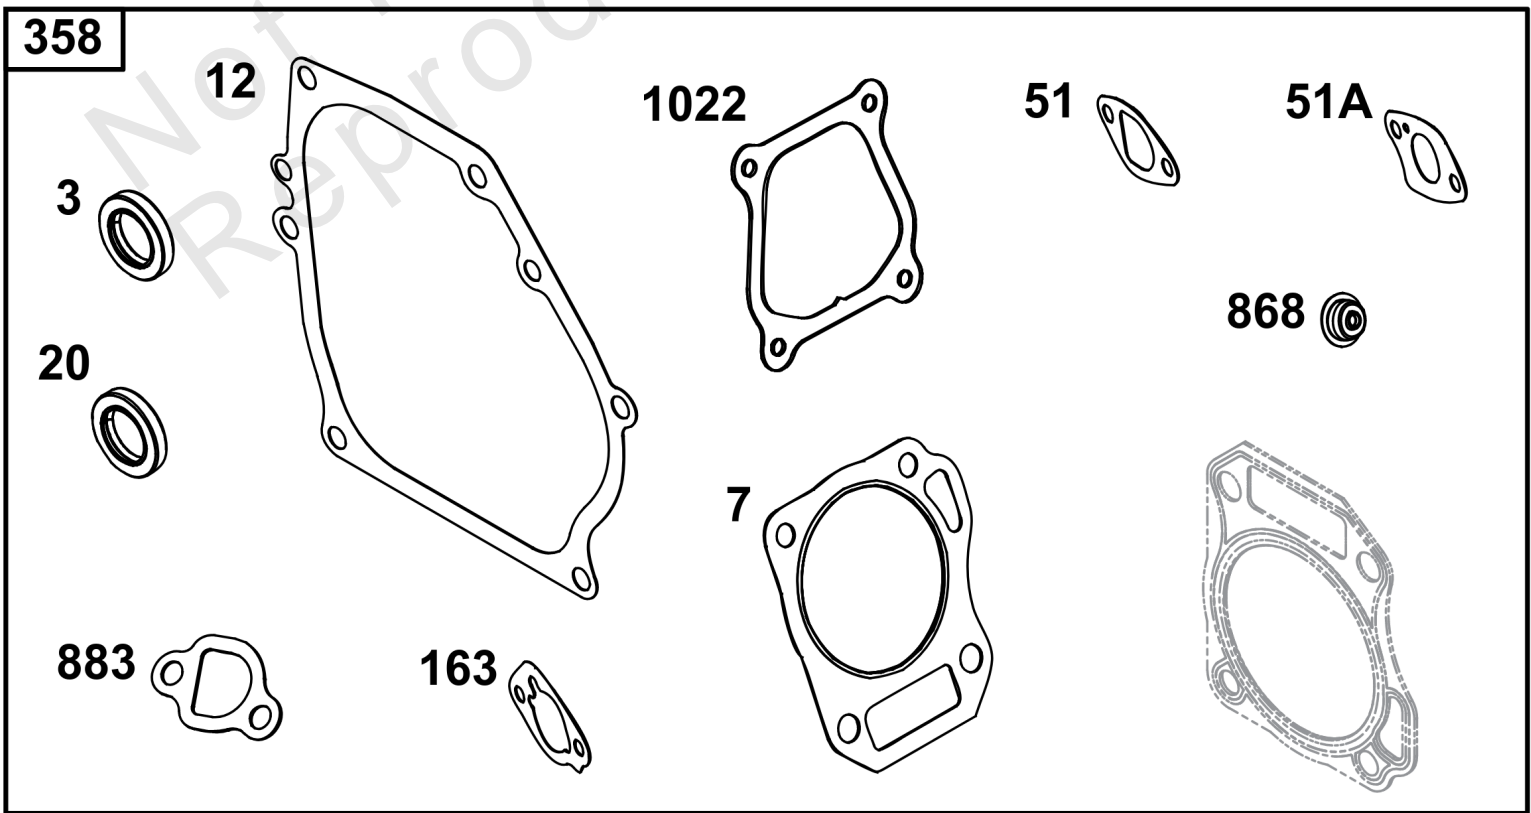

Crankcase Cover/Sump and Lubrication Group

REF NO	PART NO	QTY	DESCRIPTION
3	-----	1	SEAL, Oil -(Part information located in Cylinder Group.)
7	-----	1	GASKET, Cylinder Head -(Part information located in Cylinder Head Group.)
12	590608	1	GASKET, Crankcase
18	590717	1	COVER, Crankcase
20	590712	1	SEAL, Oil -(PTO Side)
22	590714	6	SCREW -(Crankcase Cover/Sump)
51	-----	1	GASKET, Intake -(Part information located in Cylinder Head Group.)
51A	-----	1	GASKET, Intake -(Part information located in Cylinder Head Group.)
163	-----	1	GASKET, Air Cleaner -(Part information located in Air Cleaner Group.)
358	-----	1	GASKET SET, Engine -(Part information located in Cylinder Head Group.)
522	590716	2	PLUG, Dipstick/Fill
718	590713	2	PIN, Locating
868	-----	1	SEAL, Valve -(Part information located in Cylinder Head Group.)
883	-----	1	GASKET, Exhaust -(Part information located in Exhaust Group.)
1022	-----	1	GASKET, Rocker Cover -(Part information located in Cylinder Head Group.)
1548	590715	1	BEARING, Ball -(Crankcase Cover/Sump)