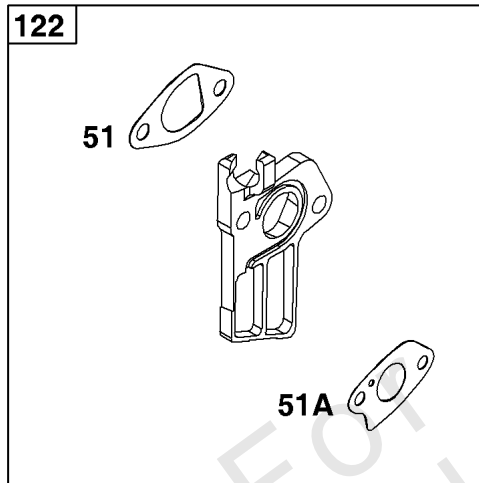

Carburetor Group

REF NO	PART NO	QTY	DESCRIPTION
51	-----	1	GASKET, Intake -(Part information located in Cylinder Head Group.)
51A	-----	1	GASKET, Intake -(Part information located in Cylinder Head Group.)
53	590691	2	STUD -(Carburetor)
104	592486	1	PIN, Float Hinge
117	591861	1	JET, Main -(Standard)
118	592875	1	JET, Main -(High Altitude)
121	594958	1	KIT, Carburetor Overhaul -(Service Kits may include extra parts not specific to this engine.)
122	590615	1	SPACER, Carburetor
125	596080	1	CARBURETOR
163	-----	1	GASKET, Air Cleaner -(Part information located in Air Cleaner Group.)
254	592493	1	DRAIN, Carburetor Bowl
654	590692	2	NUT -(Carburetor)
951	590614	1	LEVER, Choke
955	595329	1	PLUG, Carburetor