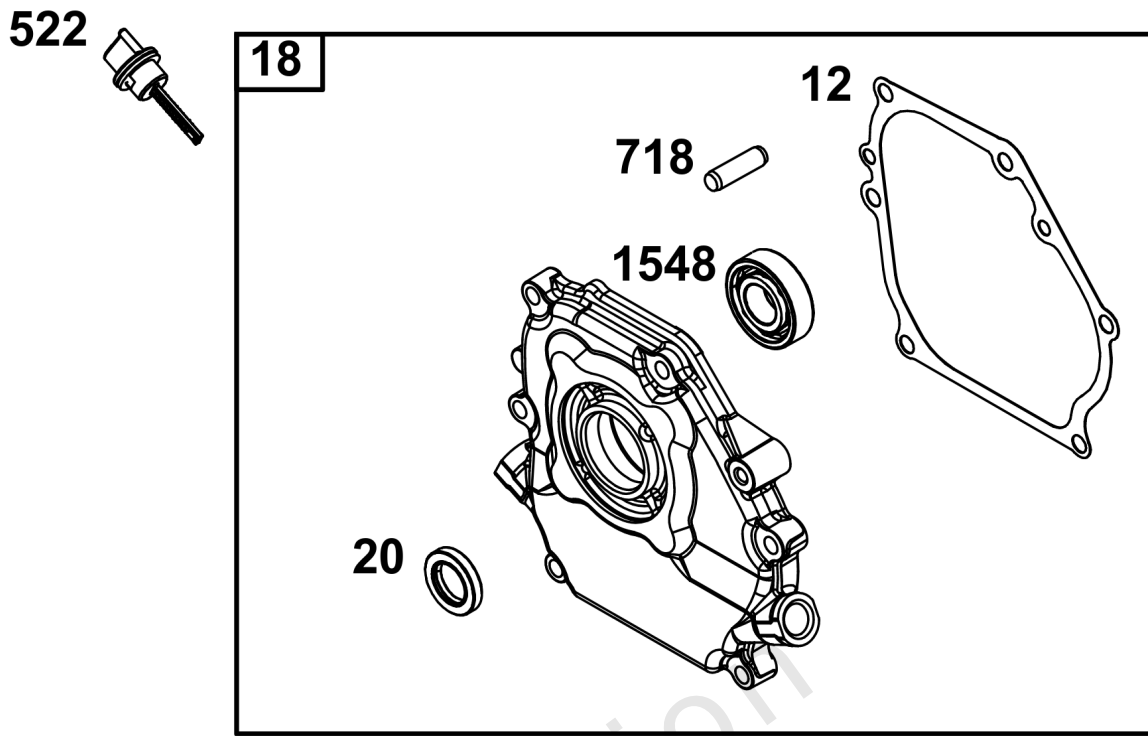

Crankcase Cover/Sump and Lubrication Group

REF NO	PART NO	QTY	DESCRIPTION
3	-----	1	SEAL, Oil -(Part information located in Cylinder Group.)
7	-----	1	GASKET, Cylinder Head -(Part information located in Cylinder Head Group.)
12	590608	1	GASKET, Crankcase
18	590717	1	COVER, Crankcase
20	590712	1	SEAL, Oil -(PTO Side)
22	590714	6	SCREW -(Crankcase Cover/Sump)
51	-----	1	GASKET, Intake -(Part information located in Cylinder Head Group.)
51A	-----	1	GASKET, Intake -(Part information located in Cylinder Head Group.)
163	-----	1	GASKET, Air Cleaner -(Part information located in Air Cleaner Group.)
358	-----	1	GASKET SET, Engine -(Part information located in Cylinder Head Group.)
522	590716	2	PLUG, Dipstick/Fill
718	590713	2	PIN, Locating
868	-----	1	SEAL, Valve -(Part information located in Cylinder Head Group.)
883	-----	1	GASKET, Exhaust -(Part information located in Exhaust Group.)
1022	-----	1	GASKET, Rocker Cover -(Part information located in Cylinder Head Group.)
1548	590715	1	BEARING, Ball -(Crankcase Cover/Sump)