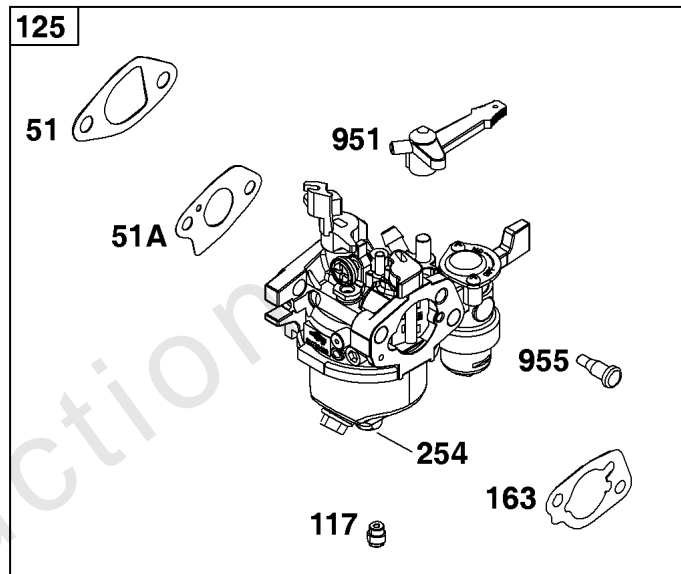

Carburetor Group

REF NO	PART NO	QTY	DESCRIPTION
51	-----	1	GASKET, Intake -(Part information located in Cylinder Head Group.)
51A	-----	1	GASKET, Intake -(Part information located in Cylinder Head Group.)
53	590691	2	STUD -(Carburetor)
104	592486	1	PIN, Float Hinge
117	591861	1	JET, Main -(Standard)
118	592875	1	JET, Main -(High Altitude)
121	594958	1	KIT, Carburetor Overhaul -(Service Kits may include extra parts not specific to this engine.)
122	590615	1	SPACER, Carburetor
125	596080	1	CARBURETOR
163	-----	1	GASKET, Air Cleaner -(Part information located in Air Cleaner Group.)
254	592493	1	DRAIN, Carburetor Bowl
654	590692	2	NUT -(Carburetor)
951	590614	1	LEVER, Choke
955	595329	1	PLUG, Carburetor