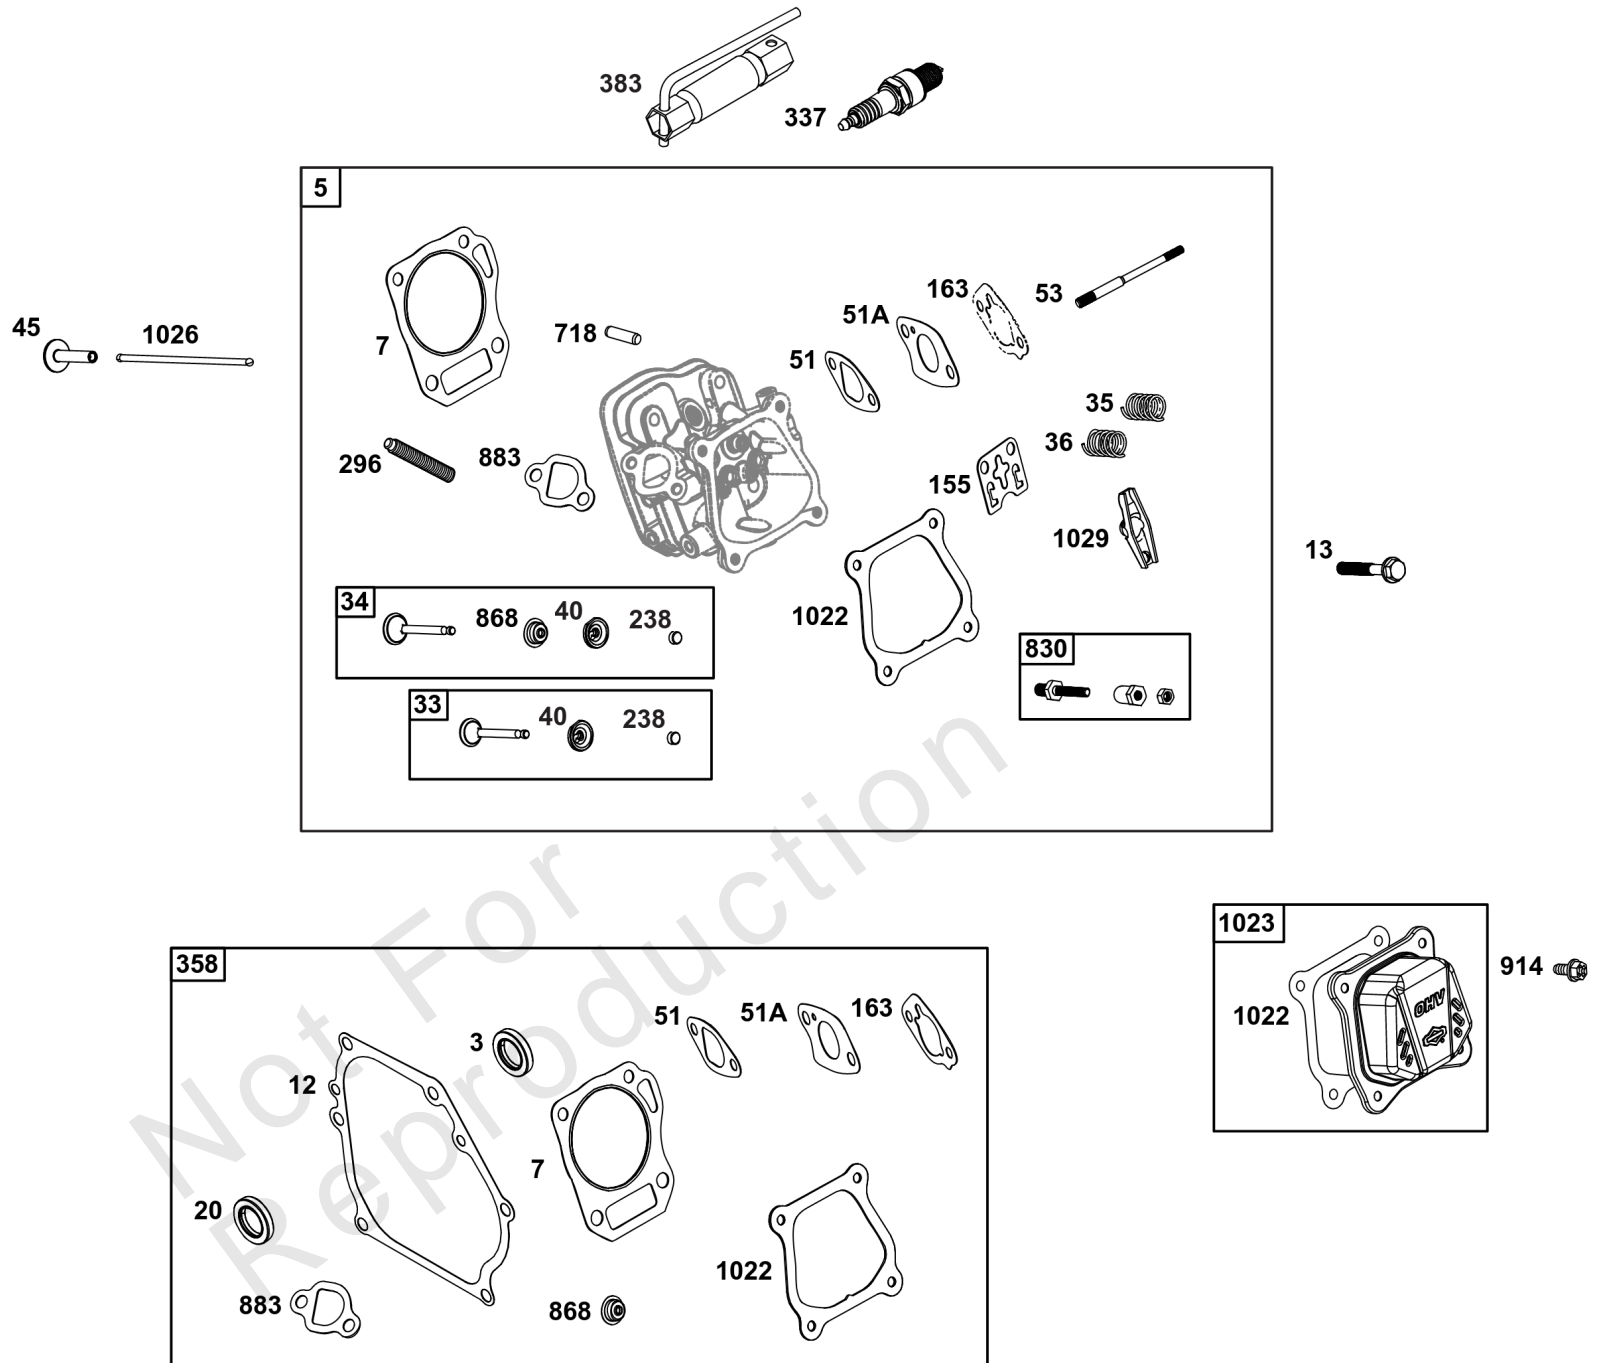

## *Air Cleaner Group*

REF NO	PART NO	QTY	DESCRIPTION
11	590698	1	TUBE, Breather
163	590605	1	GASKET, Air Cleaner
176	590695	1	SEAL, O-Ring -(Air Cleaner Base)
412	590697	1	NUT -(Air Cleaner Cover)
445	595435	1	FILTER, A/C Cartridge
467	691985	1	KNOB, Air Cleaner Cover
654	-----	2	NUT -(Part information located in Carburetor Group.)
875	84007293	1	BASE, Air Cleaner
968	597384	1	COVER, Air Cleaner
971	590643	1	SCREW -(Air Cleaner Base to Carburetor/Throttle Body)

## ***Crankshaft Group***

<b>REF NO</b>	<b>PART NO</b>	<b>QTY</b>	<b>DESCRIPTION</b>
16	591520	1	CRANKSHAFT
25	592955	1	PISTON ASSEMBLY
26	592957	1	SET, Ring
27	590664	2	LOCK, Piston Pin
28	590663	1	PIN, Piston
29	590665	1	ROD, Connecting
46	595562	1	CAMSHAFT
357	596667	1	KEY, Drive Pulley

## Cylinder Group

REF NO	PART NO	QTY	DESCRIPTION
1	84002436	1	CYLINDER ASSEMBLY
3	590712	1	SEAL, Oil -(Magneto Side)
15	590678	2	PLUG, Oil Drain
17	590715	1	BEARING, Ball -(Cylinder)
220	590677	1	WASHER -(Governor Gear)
220A	590675	1	WASHER -(Governor Gear)
221	590676	1	CUP, Governor
227	-----	1	LEVER, Governor Control -(Part information located in Controls Group.)
306	590636	1	SHIELD, Cylinder
307	590683	2	SCREW -(Cylinder Shield)
404	590669	1	WASHER -(Governor Crank)
614	590670	1	PIN, Cotter
616	590668	1	CRANK, Governor
718	590637	2	PIN, Locating
718A	590713	2	PIN, Locating