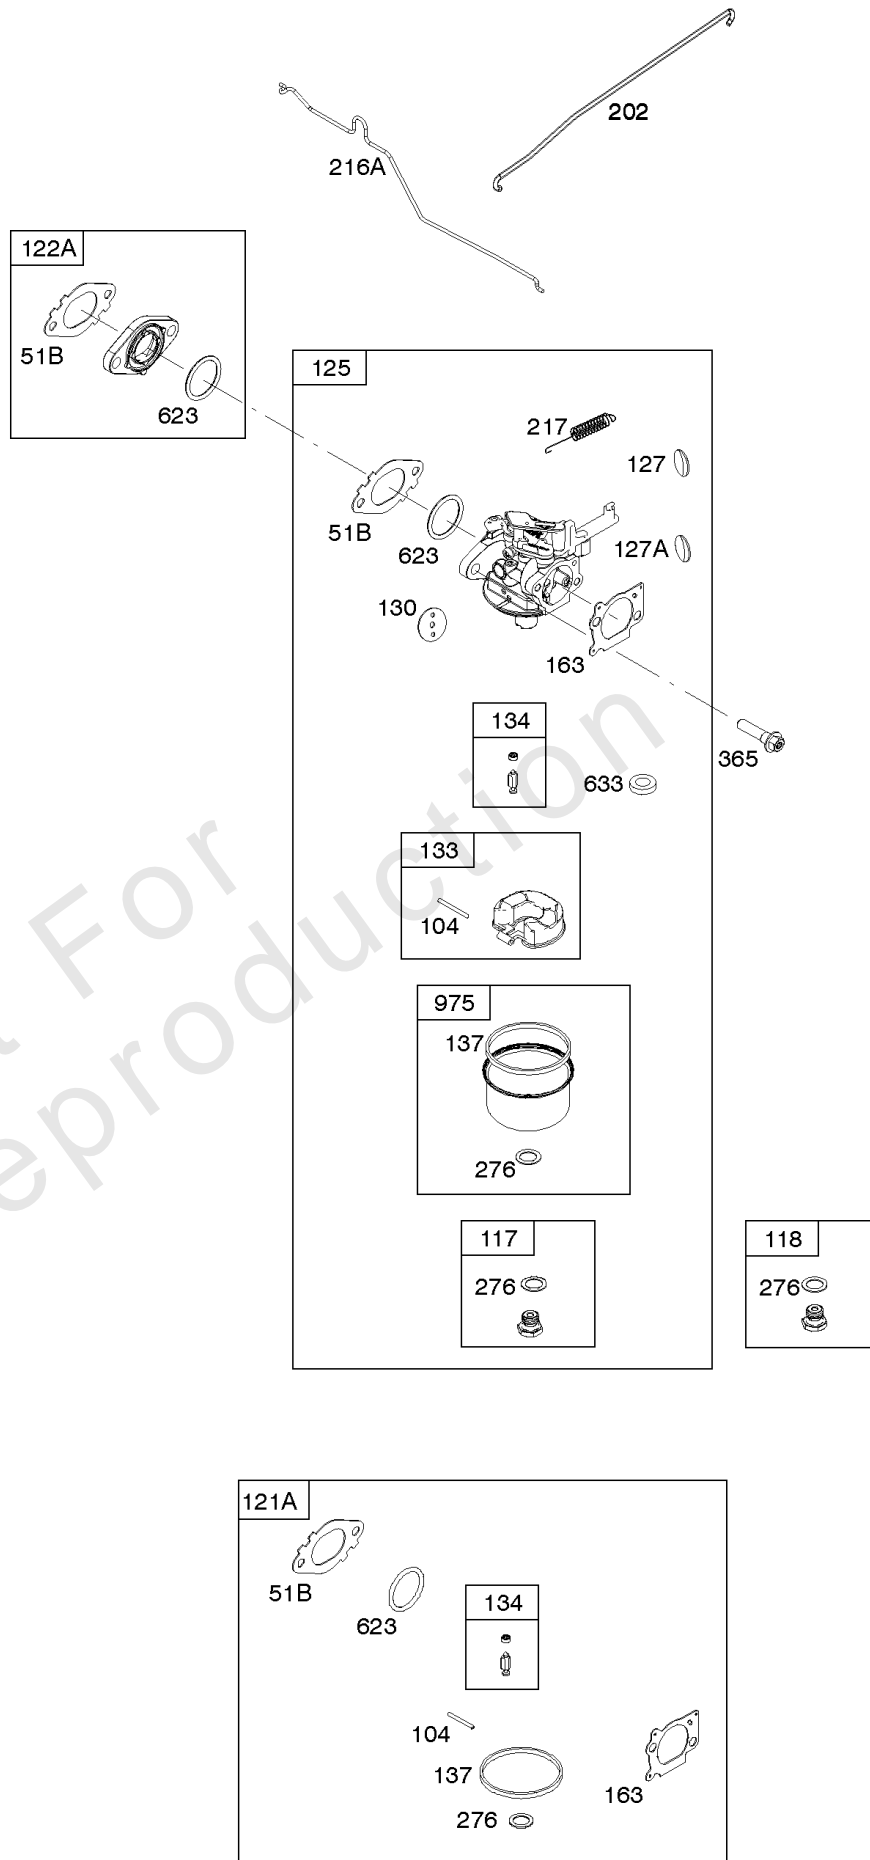

## Air Cleaner

REF NO	PART NO	QTY	DESCRIPTION
11	796478		TUBE, Breather
163	691894		GASKET, Air Cleaner -(Air Cleaner)
186	845141		CONNECTOR, Hose
445	795066		FILTER, A/C Cartridge
875	796492		BASE, Air Cleaner
964	799159		CAP, Connector
967	796254		FILTER, Pre Cleaner
968	796493		COVER, Air Cleaner
971	690349		SCREW -(Air Cleaner Base to Carburetor/Throttle Body)

# Camshaft, Crankshaft, Cylinder, Piston/Rings/Connecting Rod, Warning Label

Mfg. No: 14D932-0110-F1

1319 WARNING LABEL

**REQUIRED** when replacing parts with warning labels affixed.

1319A WARNING LABEL

**REQUIRED** when replacing parts with warning labels affixed.

## Camshaft, Crankshaft, Cylinder, Piston/Rings/Connecting Rod, Warning Label

REF NO	PART NO	QTY	DESCRIPTION
1	596413		CYLINDER ASSEMBLY -Used After Code Date 16082800
3	299819S		SEAL, Oil -(Magneto Side)
16	596424		CRANKSHAFT
24	796335		KEY, Flywheel -(Steel)
25	799270		PISTON ASSEMBLY -(Standard)
25	799271		PISTON ASSEMBLY -(.020 Oversize)
26	799273		SET, Ring -(.020 Oversize)
26	799272		SET, Ring -(Standard)
27	691588		LOCK, Piston Pin
28	799274		PIN, Piston
29	796470		ROD, Connecting
32	691664		SCREW -(Connecting Rod)
32A	695759		SCREW -(Connecting Rod)
43	593912		SLINGER, Governor/Oil
46	694039		CAMSHAFT
404	690272		WASHER -(Governor Crank)
615	690340		RETAINER, Governor Shaft
616	798327		CRANK, Governor
718	690959		PIN, Locating
741	797521		GEAR, Timing
1036	-----		Label-Emissions -(Available From A Briggs & Stratton Authorized Dealer)
1263	697124		REED, Breather
1264	793453		SCREW -(Breather Reed)
1319	794467		LABEL, Warning
1319A	797669		LABEL, Warning
1375	799493		COVER, Breather Reed
1376	794451		SCREW -(Breather Reed Cover)
1430A	799494		GASKET, Breather/Reed