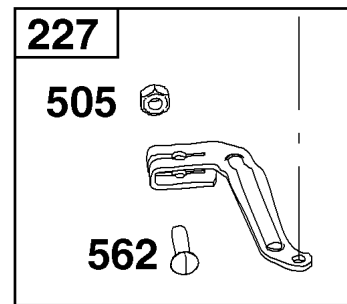

Controls, Governor Spring, Thermostat

REF NO	PART NO	QTY	DESCRIPTION
202	796657		LINK, Mechanical Governor
209	796926		SPRING, Governor
216A	798944		LINK, Choke
222	796482		BRACKET, Control -(Manual Friction, Remote, & Fixed Speed Control)
227	796487		LEVER, Governor Control
265	690798		CLAMP, Casing
267	691044		SCREW -(Casing Clamp)
268	691025		CASING, Control Wire -(Cut To Required Length)
269	691026		WIRE, Control -(Cut To Required Length)
270	691027		NUT -(Control Wire Casing)
271	691028		LEVER, Control
291A	798938		THERMOSTAT
505	793515		NUT -(Governor Control Lever)
562	793514		BOLT -(Governor Control Lever)
621	692310		SWITCH, Stop
745	793491		SCREW -(Brake)
883	793497		GASKET, Exhaust
922	692135		SPRING, Brake
923	796635		BRAKE