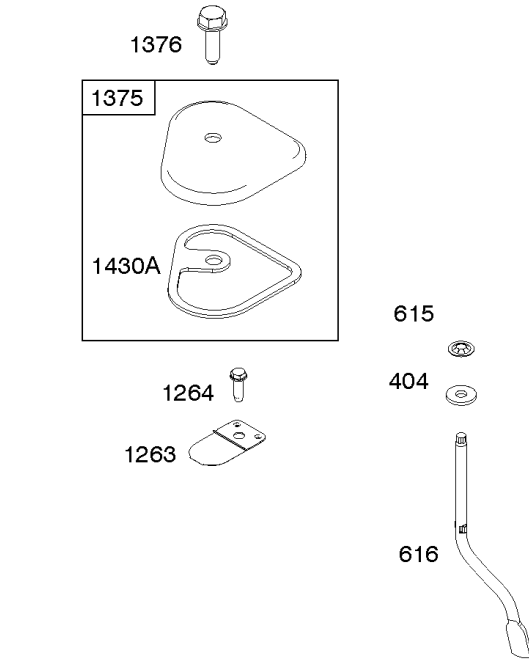

Camshaft, Crankshaft, Cylinder, Piston/Rings/Connecting Rod, Warning Label

Mfg. No: 14D932-0110-F1

1319 WARNING LABEL

REQUIRED when replacing parts with warning labels affixed.

1319A WARNING LABEL

REQUIRED when replacing parts with warning labels affixed.

1036 EMISSIONS LABEL

Not For Reproduction