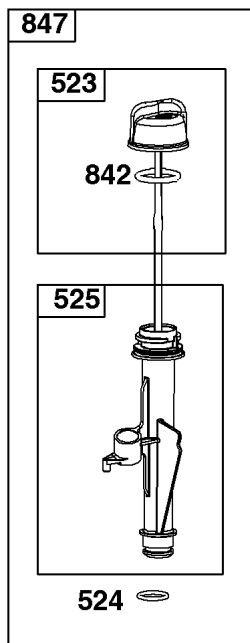

## Controls, Governor Spring, Thermostat

REF NO	PART NO	QTY	DESCRIPTION
202	796657		LINK, Mechanical Governor
209	796926		SPRING, Governor
216A	798944		LINK, Choke
222	796482		BRACKET, Control -(Manual Friction, Remote, & Fixed Speed Control)
227	796487		LEVER, Governor Control
265	690798		CLAMP, Casing
267	691044		SCREW -(Casing Clamp)
268	691025		CASING, Control Wire -(Cut To Required Length)
269	691026		WIRE, Control -(Cut To Required Length)
270	691027		NUT -(Control Wire Casing)
271	691028		LEVER, Control
291A	798938		THERMOSTAT
505	793515		NUT -(Governor Control Lever)
562	793514		BOLT -(Governor Control Lever)
621	692310		SWITCH, Stop
745	793491		SCREW -(Brake)
883	793497		GASKET, Exhaust
922	692135		SPRING, Brake
923	796635		BRAKE

## Cylinder Head, Gasket Set-Valve, Valves

REF NO	PART NO	QTY	DESCRIPTION
5	592175		HEAD, Cylinder
7A	799275		GASKET, Cylinder Head
13	799277		SCREW -(Cylinder Head)
33	499642		VALVE, Exhaust
34	795443		VALVE, Intake
35	691304		SPRING, Valve -(Intake)
36	691304		SPRING, Valve -(Exhaust)
40	692194		RETAINER, Valve
45	690977		TAPPET, Valve
51B	592159		GASKET, Intake
163	691894		GASKET, Air Cleaner -(Air Cleaner)
192	796631		ADJUSTER, Rocker Arm
238	691300		CAP, Valve
337	692051		PLUG, Spark
383	19576S		WRENCH, Spark Plug
623	793628		SEAL, O-Ring -(Carburetor Spacer)
718	690959		PIN, Locating
830	796472		STUD, Rocker Arm -(Rocker Arm)
868	795440		SEAL-VALVE
883	793497		GASKET, Exhaust
886	799492		KIT, Cylinder Head/Plate Gasket
914	794451	2	SCREW -(Rocker Cover)
993	796473		GASKET, Cylinder Head Plate
1022	796480	1	GASKET, Rocker Cover
1023	84002374	1	COVER, Valve
1026	796481		ROD, Push
1029	691230		ARM, Rocker
1034	691343		GUIDE, Push Rod
1095	592174		GASKET SET, Valve
1171	798322	2	STUD