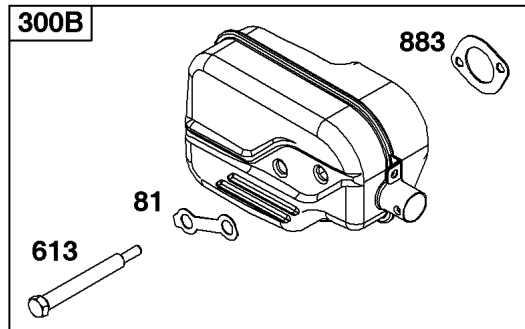

Exhaust System, Fuel Supply, Lubrication

REF NO	PART NO	QTY	DESCRIPTION
81	691740		LOCK, Muffler Screw
186	845141		CONNECTOR, Hose
187	791766		LINE, Fuel -(Cut To Required Length)
187A	796491		LINE, Fuel -(Formed Hose)
240	84005063		FILTER, Fuel
300B	799259		MUFFLER -Used Before Code Date 16112100
300C	596409		MUFFLER -Used After Code Date 16112000
523	796503		DIPSTICK
524	692296		SEAL-DIPSTICK TUBE
525	796502		TUBE, Dipstick
601	791850		CLAMP, Hose
613	799260		SCREW -(Muffler) -Used Before Code Date 16112100
613A	596410		SCREW -(Muffler) -Used After Code Date 16112000
670	793485		SPACER, Fuel Tank
676A	799187		DEFLECTOR, Muffler
832B	596014		GUARD, Muffler
832C	597322		GUARD, Muffler -(Wire)
836	597516		SCREW -(Muffler Guard)
837	799261		SPACER
842	691031		SEAL, O-Ring -(Dipstick Tube)
847	796501		DIPSTICK/TUBE ASSEMBLY
883	793497		GASKET, Exhaust
957	799585		CAP, Fuel Tank
957A	692046		CAP, Fuel Tank
964	799159		CAP, Connector
972	595123		TANK, Fuel
1059	793471		KIT, Screw/Washer