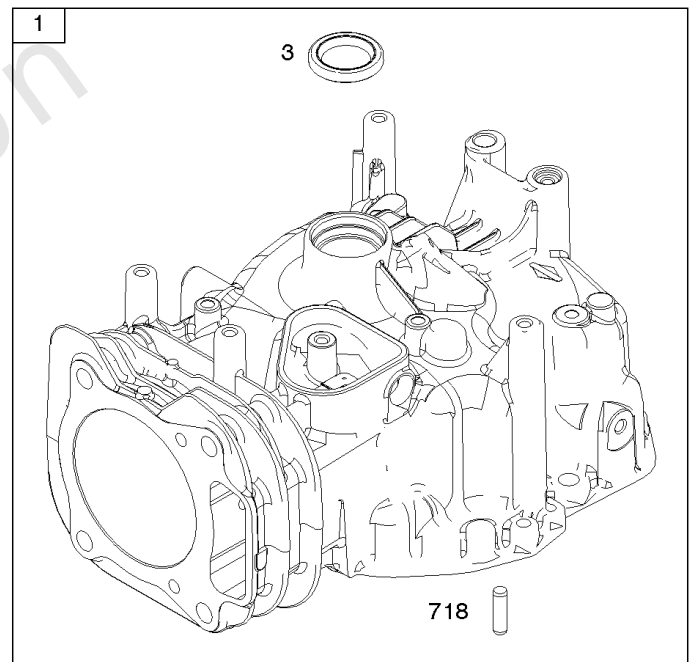

Camshaft, Crankshaft, Cylinder, Piston/Rings/Connecting Rod, Warning Label

Mfg. No: 14D932-0110-F1

1319 WARNING LABEL

REQUIRED when replacing parts with warning labels affixed.

1319A WARNING LABEL

REQUIRED when replacing parts with warning labels affixed.

1036 EMISSIONS LABEL

Not For Reproduction