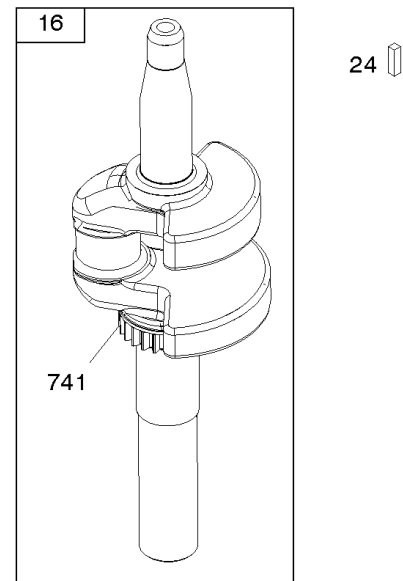

Camshaft, Crankshaft, Cylinder, Piston/Rings/Connecting Rod, Warning Label

Mfg. No: 14D932-0110-F1

1319 WARNING LABEL

REQUIRED when replacing parts with warning labels affixed.

1319A WARNING LABEL

REQUIRED when replacing parts with warning labels affixed.

1036 EMISSIONS LABEL

Not For Reproduction