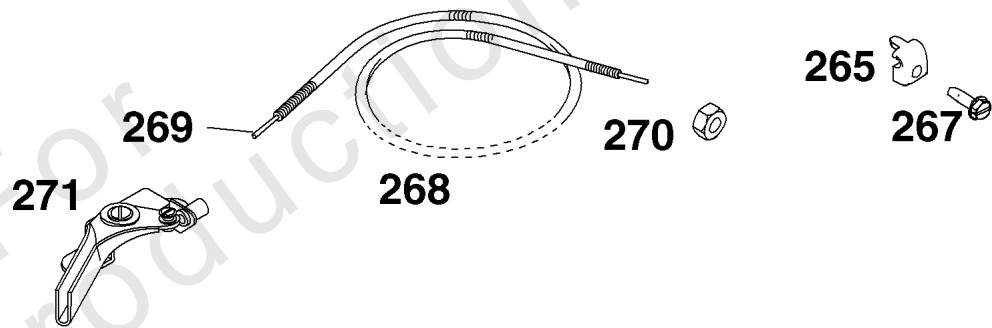

Controls, Governor Spring, Thermostat

REF NO	PART NO	QTY	DESCRIPTION
202	796657		LINK, Mechanical Governor
209	796926		SPRING, Governor
216A	798944		LINK, Choke
222	796482		BRACKET, Control -(Manual Friction, Remote, & Fixed Speed Control)
227	796487		LEVER, Governor Control
265	690798		CLAMP, Casing
267	691044		SCREW -(Casing Clamp)
268	691025		CASING, Control Wire -(Cut To Required Length)
269	691026		WIRE, Control -(Cut To Required Length)
270	691027		NUT -(Control Wire Casing)
271	691028		LEVER, Control
291A	798938		THERMOSTAT
505	793515		NUT -(Governor Control Lever)
562	793514		BOLT -(Governor Control Lever)
621	692310		SWITCH, Stop
745	793491		SCREW -(Brake)
883	793497		GASKET, Exhaust
922	692135		SPRING, Brake
923	796635		BRAKE