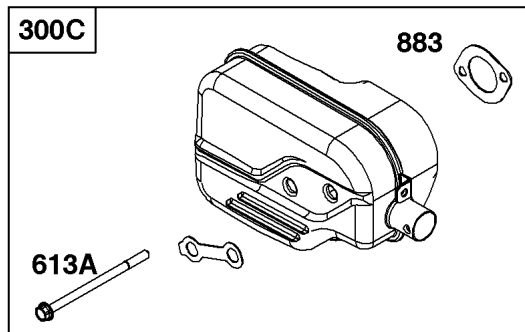

Exhaust System, Fuel Supply, Lubrication

REF NO	PART NO	QTY	DESCRIPTION
81	691740		LOCK, Muffler Screw
186	845141		CONNECTOR, Hose
187	791766		LINE, Fuel -(Cut To Required Length)
187A	796491		LINE, Fuel -(Formed Hose)
240	84005063		FILTER, Fuel
300B	799259		MUFFLER -Used Before Code Date 16112100
300C	596409		MUFFLER -Used After Code Date 16112000
523	796503		DIPSTICK
524	692296		SEAL-DIPSTICK TUBE
525	796502		TUBE, Dipstick
601	791850		CLAMP, Hose
613	799260		SCREW -(Muffler) -Used Before Code Date 16112100
613A	596410		SCREW -(Muffler) -Used After Code Date 16112000
670	793485		SPACER, Fuel Tank
676A	799187		DEFLECTOR, Muffler
832B	596014		GUARD, Muffler
832C	597322		GUARD, Muffler -(Wire)
836	597516		SCREW -(Muffler Guard)
837	799261		SPACER
842	691031		SEAL, O-Ring -(Dipstick Tube)
847	796501		DIPSTICK/TUBE ASSEMBLY
883	793497		GASKET, Exhaust
957	799585		CAP, Fuel Tank
957A	692046		CAP, Fuel Tank
964	799159		CAP, Connector
972	595123		TANK, Fuel
1059	793471		KIT, Screw/Washer