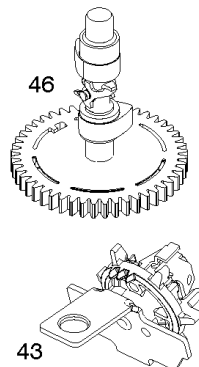

Camshaft, Crankshaft, Cylinder, Piston/Rings/Connecting Rod, Warning Label

Mfg. No: 14D932-0110-F1

1319 WARNING LABEL

REQUIRED when replacing parts with warning labels affixed.

1319A WARNING LABEL

REQUIRED when replacing parts with warning labels affixed.

1036 EMISSIONS LABEL

Not For Reproduction