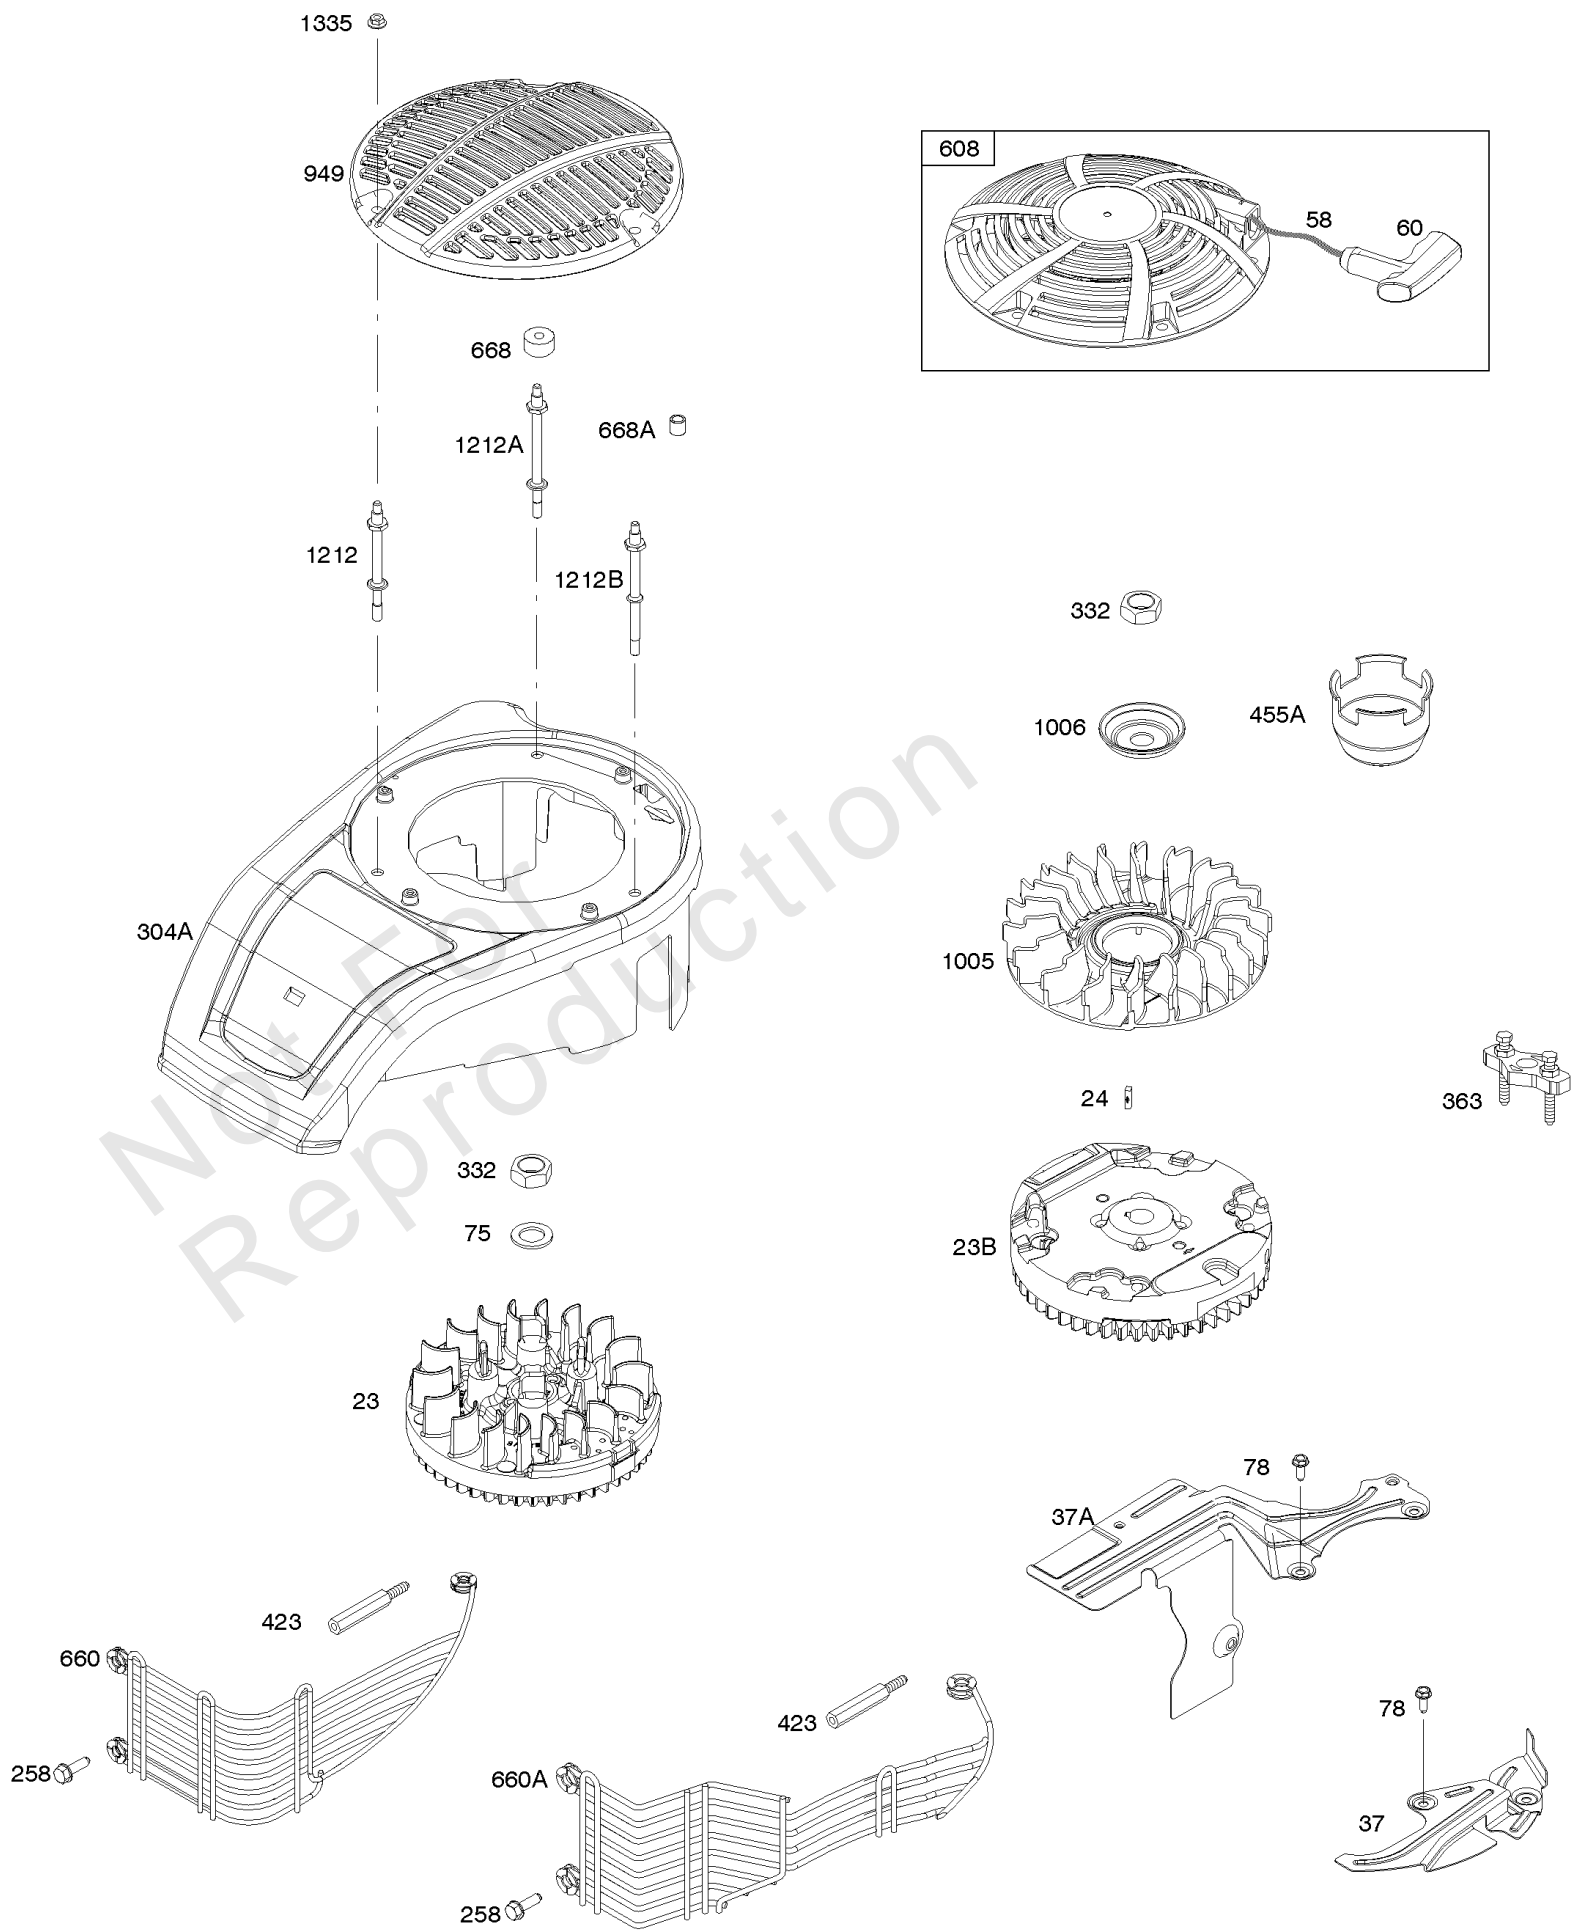

Blower Housing, Cover/Guards, Flywheel

REF NO	PART NO	QTY	DESCRIPTION
23B	591399		FLYWHEEL -(Cast Iron)
24	796335		KEY, Flywheel -(Steel)
37A	596417		GUARD, Flywheel
58	697316		ROPE, Starter -(Cut To Required Length)
60	281434S		GRIP, Starter Rope
75	691736		WASHER -(Flywheel)
78	793480		SCREW -(Flywheel Guard)
258	794451		SCREW -(Control Guard)
304A	596419		HOUSING, Blower
332	690662		NUT -(Flywheel)
363	19069		PULLER, Flywheel
423	798322		STUD -(Control Guard)
455A	591400		CUP, Flywheel
608	796497		STARTER, Rewind
660	798323		GUARD, Control
660A	593287		GUARD, Control
668	797373		SPACER
668A	797383		SPACER
949	799474		GUARD, Debris Screen
1005	799265		FAN, Flywheel
1006	799264		RETAINER, Fan
1212	591164		STUD -(Blower Housing)
1212A	591165		STUD -(Blower Housing)
1335	793481		NUT -(Blower Housing)