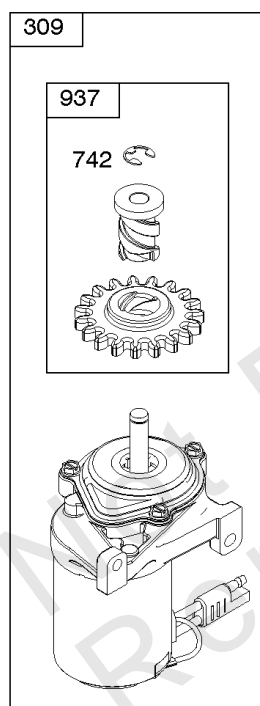

# Parts Manual

Mfg. No: 14D932-0110-F1

---

<b>Model Components</b>	<b>Page</b>
Air Cleaner.....	4
Alternator, Electric Starter, Ignition.....	6
Blower Housing, Cover/Guards, Flywheel.....	8
Camshaft, Crankshaft, Cylinder, Piston/Rings/Connecting Rod, Warning Label.....	10
Carburetor, Carburetor Overhaul Kit.....	12
Controls, Governor Spring, Thermostat.....	14
Cylinder Head, Gasket Set-Valve, Valves.....	16
Exhaust System, Fuel Supply, Lubrication.....	18
Gasket Set-Engine, Sump.....	20
Replacement Engine - US & Canada.....	22

## Air Cleaner

REF NO	PART NO	QTY	DESCRIPTION
11	796478		TUBE, Breather
163	691894		GASKET, Air Cleaner -(Air Cleaner)
186	845141		CONNECTOR, Hose
445	795066		FILTER, A/C Cartridge
875	796492		BASE, Air Cleaner
964	799159		CAP, Connector
967	796254		FILTER, Pre Cleaner
968	796493		COVER, Air Cleaner
971	690349		SCREW -(Air Cleaner Base to Carburetor/Throttle Body)

## Alternator, Electric Starter, Ignition

REF NO	PART NO	QTY	DESCRIPTION
309	799241		MOTOR, Starter
333A	595959		ARMATURE, Magneto
334	793454		SCREW -(Magneto Armature)
337	692051		PLUG, Spark
356F	593324		WIRE, Stop
383	19576S		WRENCH, Spark Plug
474	794103		ALTERNATOR
621	692310		SWITCH, Stop
635A	692076		BOOT, Spark Plug
697	691127		SCREW -(Starter Motor) (Drive Cap)
742	93941		RETAINER, E Ring
851	493880S		TERMINAL-SPARK PLUG
853A	695897		ADAPTER, Wire
910A	596414		STUD -(Alternator)
937	799420		SPLINE, Starter
1119	794100		SCREW -(Alternator)
1119A	596420		SCREW -(Alternator)
1153	691186		WASHER -(Support Bracket)
1212	591164		STUD -(Blower Housing)