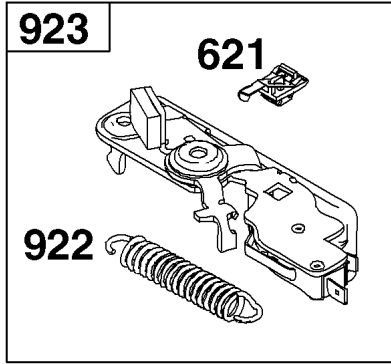

Controls, Governor Spring, Thermostat

REF NO	PART NO	QTY	DESCRIPTION
202	796657		LINK, Mechanical Governor
209	796926		SPRING, Governor
216A	798944		LINK, Choke
222	796482		BRACKET, Control -(Manual Friction, Remote, & Fixed Speed Control)
227	796487		LEVER, Governor Control
265	690798		CLAMP, Casing
267	691044		SCREW -(Casing Clamp)
268	691025		CASING, Control Wire -(Cut To Required Length)
269	691026		WIRE, Control -(Cut To Required Length)
270	691027		NUT -(Control Wire Casing)
271	691028		LEVER, Control
291A	798938		THERMOSTAT
505	793515		NUT -(Governor Control Lever)
562	793514		BOLT -(Governor Control Lever)
621	692310		SWITCH, Stop
745	793491		SCREW -(Brake)
883	793497		GASKET, Exhaust
922	692135		SPRING, Brake
923	796635		BRAKE