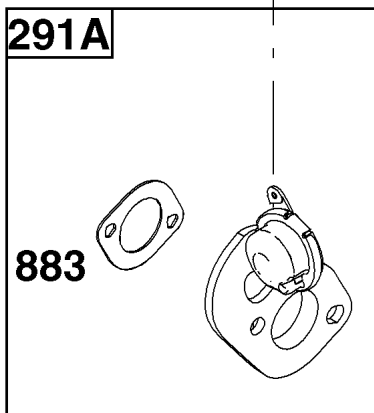

Controls, Governor Spring, Thermostat

REF NO	PART NO	QTY	DESCRIPTION
202	796657		LINK, Mechanical Governor
209	796926		SPRING, Governor
216A	798944		LINK, Choke
222	796482		BRACKET, Control -(Manual Friction, Remote, & Fixed Speed Control)
227	796487		LEVER, Governor Control
265	690798		CLAMP, Casing
267	691044		SCREW -(Casing Clamp)
268	691025		CASING, Control Wire -(Cut To Required Length)
269	691026		WIRE, Control -(Cut To Required Length)
270	691027		NUT -(Control Wire Casing)
271	691028		LEVER, Control
291A	798938		THERMOSTAT
505	793515		NUT -(Governor Control Lever)
562	793514		BOLT -(Governor Control Lever)
621	692310		SWITCH, Stop
745	793491		SCREW -(Brake)
883	793497		GASKET, Exhaust
922	692135		SPRING, Brake
923	796635		BRAKE