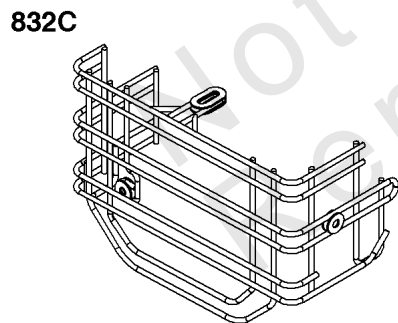

## Controls, Governor Spring, Thermostat

REF NO	PART NO	QTY	DESCRIPTION
202	796657		LINK, Mechanical Governor
209	796926		SPRING, Governor
216A	798944		LINK, Choke
222	796482		BRACKET, Control -(Manual Friction, Remote, & Fixed Speed Control)
227	796487		LEVER, Governor Control
265	690798		CLAMP, Casing
267	691044		SCREW -(Casing Clamp)
268	691025		CASING, Control Wire -(Cut To Required Length)
269	691026		WIRE, Control -(Cut To Required Length)
270	691027		NUT -(Control Wire Casing)
271	691028		LEVER, Control
291A	798938		THERMOSTAT
505	793515		NUT -(Governor Control Lever)
562	793514		BOLT -(Governor Control Lever)
621	692310		SWITCH, Stop
745	793491		SCREW -(Brake)
883	793497		GASKET, Exhaust
922	692135		SPRING, Brake
923	796635		BRAKE

## Cylinder Head, Gasket Set-Valve, Valves

REF NO	PART NO	QTY	DESCRIPTION
5	592175		HEAD, Cylinder
7A	799275		GASKET, Cylinder Head
13	799277		SCREW -(Cylinder Head)
33	499642		VALVE, Exhaust
34	795443		VALVE, Intake
35	691304		SPRING, Valve -(Intake)
36	691304		SPRING, Valve -(Exhaust)
40	692194		RETAINER, Valve
45	690977		TAPPET, Valve
51B	592159		GASKET, Intake
163	691894		GASKET, Air Cleaner -(Air Cleaner)
192	796631		ADJUSTER, Rocker Arm
238	691300		CAP, Valve
337	692051		PLUG, Spark
383	19576S		WRENCH, Spark Plug
623	793628		SEAL, O-Ring -(Carburetor Spacer)
718	690959		PIN, Locating
830	796472		STUD, Rocker Arm -(Rocker Arm)
868	795440		SEAL-VALVE
883	793497		GASKET, Exhaust
886	799492		KIT, Cylinder Head/Plate Gasket
914	794451	2	SCREW -(Rocker Cover)
993	796473		GASKET, Cylinder Head Plate
1022	796480	1	GASKET, Rocker Cover
1023	84002374	1	COVER, Valve
1026	796481		ROD, Push
1029	691230		ARM, Rocker
1034	691343		GUIDE, Push Rod
1095	592174		GASKET SET, Valve
1171	798322	2	STUD