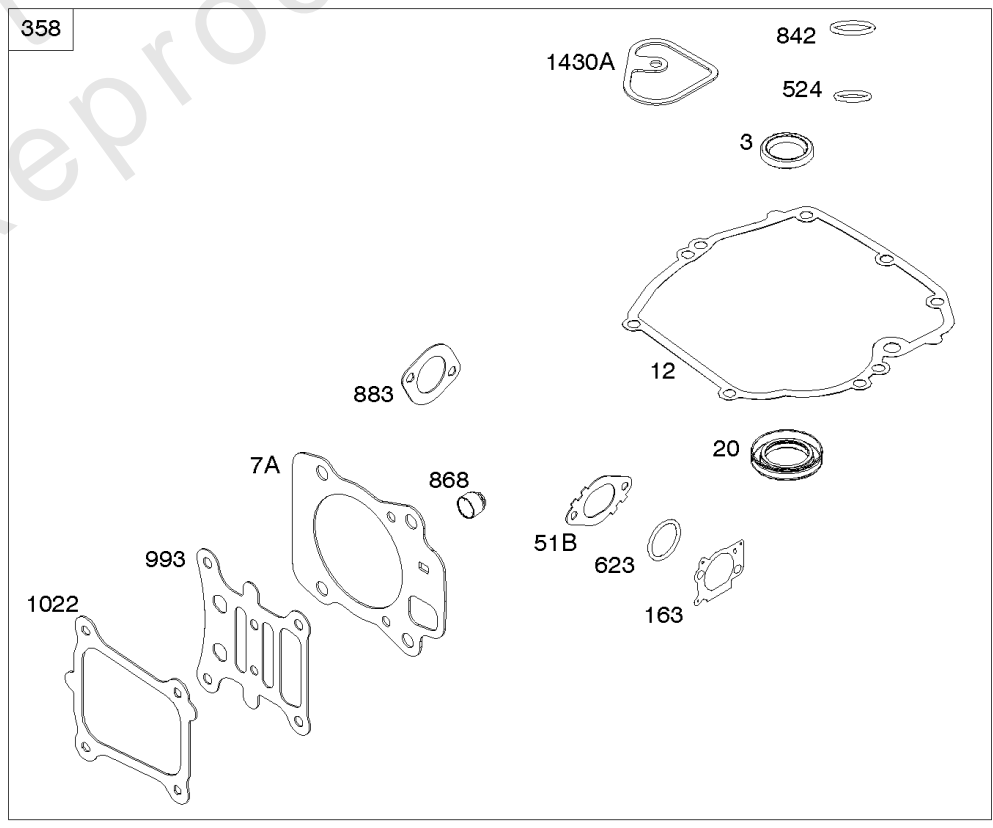

Not For
Reproduction

Gasket Set-Engine, Sump

REF NO	PART NO	QTY	DESCRIPTION
3	299819S		SEAL, Oil -(Magneto Side)
4B	799476		SUMP, Engine
7A	799275		GASKET, Cylinder Head
12	692232		GASKET, Crankcase
15	691680		PLUG, Oil Drain -(Square Socket)
17	798538		BEARING, Ball
20	399781S		SEAL, Oil -(PTO Side)
22	691092		SCREW -(Crankcase Cover/Sump)
51B	592159		GASKET, Intake
163	691894		GASKET, Air Cleaner -(Air Cleaner)
358	592173		GASKET SET, Engine
524	692296		SEAL-DIPSTICK TUBE -(Dipstick Tube)
623	793628		SEAL, O-Ring -(Carburetor Spacer)
718	690959		PIN, Locating
737	692511		SCREW -(Oil Filter Adapter)
750	691147		SCREW -(Oil Pump Cover)
842	691031		SEAL, O-Ring -(Dipstick Tube)
868	795440		SEAL-VALVE
883	793497		GASKET, Exhaust
943	692514		SEAL, O-Ring -(Oil Pump Cover)
965	692507		COVER, Oil Pump
988	692515		GASKET, Oil Adapter
993	796473		GASKET, Cylinder Head Plate
1022	796480		GASKET, Rocker Cover
1024	692508		PUMP, Oil
1027	795990		FILTER, Oil
1028	796522		ADAPTER, Oil Filter
1055	796524		TUBE, Oil Pump
1430A	799494		GASKET, Breather/Reed