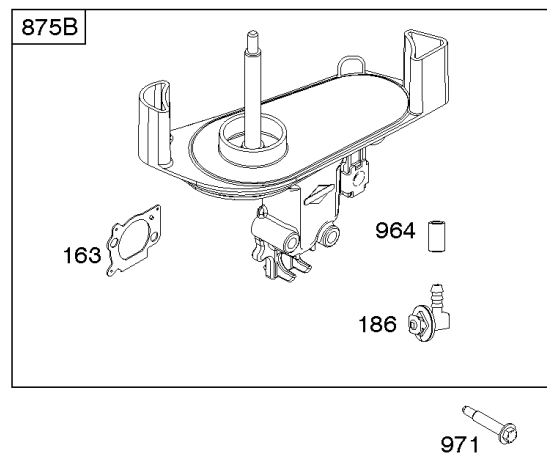

Air Cleaner

REF NO	PART NO	QTY	DESCRIPTION
11	796478		TUBE, Breather
163	691894		GASKET, Air Cleaner -(Air Cleaner)
186	845141		CONNECTOR, Hose
445	795066		FILTER, A/C Cartridge
875	796492		BASE, Air Cleaner
964	799159		CAP, Connector
967	796254		FILTER, Pre Cleaner
968	796493		COVER, Air Cleaner
971	690349		SCREW -(Air Cleaner Base to Carburetor/Throttle Body)

Not For Reproduction