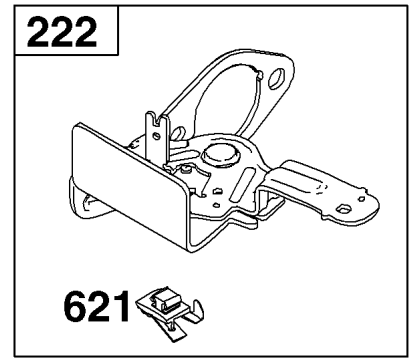

Controls, Governor Spring, Thermostat

REF NO	PART NO	QTY	DESCRIPTION
202	796657		LINK, Mechanical Governor
209	796926		SPRING, Governor
216A	798944		LINK, Choke
222	796482		BRACKET, Control -(Manual Friction, Remote, & Fixed Speed Control)
227	796487		LEVER, Governor Control
265	690798		CLAMP, Casing
267	691044		SCREW -(Casing Clamp)
268	691025		CASING, Control Wire -(Cut To Required Length)
269	691026		WIRE, Control -(Cut To Required Length)
270	691027		NUT -(Control Wire Casing)
271	691028		LEVER, Control
291A	798938		THERMOSTAT
505	793515		NUT -(Governor Control Lever)
562	793514		BOLT -(Governor Control Lever)
621	692310		SWITCH, Stop
745	793491		SCREW -(Brake)
883	793497		GASKET, Exhaust
922	692135		SPRING, Brake
923	796635		BRAKE