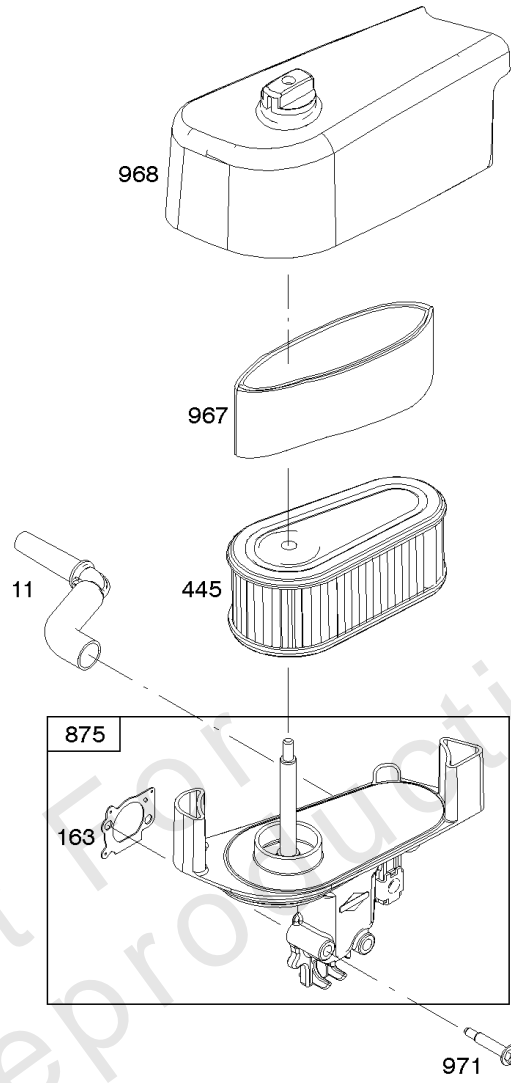

# Parts Manual

Mfg. No: 14D932-0110-F1

---

<b>Model Components</b>	<b>Page</b>
Air Cleaner.....	4
Alternator, Electric Starter, Ignition.....	6
Blower Housing, Cover/Guards, Flywheel.....	8
Camshaft, Crankshaft, Cylinder, Piston/Rings/Connecting Rod, Warning Label.....	10
Carburetor, Carburetor Overhaul Kit.....	12
Controls, Governor Spring, Thermostat.....	14
Cylinder Head, Gasket Set-Valve, Valves.....	16
Exhaust System, Fuel Supply, Lubrication.....	18
Gasket Set-Engine, Sump.....	20
Replacement Engine - US & Canada.....	22

## Air Cleaner

REF NO	PART NO	QTY	DESCRIPTION
11	796478		TUBE, Breather
163	691894		GASKET, Air Cleaner -(Air Cleaner)
186	845141		CONNECTOR, Hose
445	795066		FILTER, A/C Cartridge
875	796492		BASE, Air Cleaner
964	799159		CAP, Connector
967	796254		FILTER, Pre Cleaner
968	796493		COVER, Air Cleaner
971	690349		SCREW -(Air Cleaner Base to Carburetor/Throttle Body)