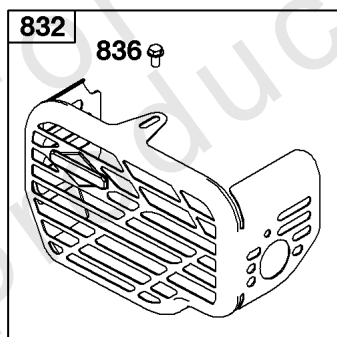

Exhaust System, Fuel Supply, Lubrication

REF NO	PART NO	QTY	DESCRIPTION
81	691740		LOCK, Muffler Screw
186	845141		CONNECTOR, Hose
187	791766		LINE, Fuel -(Cut To Required Length)
187A	796491		LINE, Fuel -(Formed Hose)
240	84005063		FILTER, Fuel
300B	799259		MUFFLER -Used Before Code Date 16112100
300C	596409		MUFFLER -Used After Code Date 16112000
523	796503		DIPSTICK
524	692296		SEAL-DIPSTICK TUBE
525	796502		TUBE, Dipstick
601	791850		CLAMP, Hose
613	799260		SCREW -(Muffler) -Used Before Code Date 16112100
613A	596410		SCREW -(Muffler) -Used After Code Date 16112000
670	793485		SPACER, Fuel Tank
676A	799187		DEFLECTOR, Muffler
832B	596014		GUARD, Muffler
832C	597322		GUARD, Muffler -(Wire)
836	597516		SCREW -(Muffler Guard)
837	799261		SPACER
842	691031		SEAL, O-Ring -(Dipstick Tube)
847	796501		DIPSTICK/TUBE ASSEMBLY
883	793497		GASKET, Exhaust
957	799585		CAP, Fuel Tank
957A	692046		CAP, Fuel Tank
964	799159		CAP, Connector
972	595123		TANK, Fuel
1059	793471		KIT, Screw/Washer