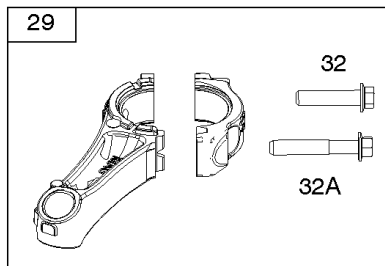

Camshaft, Crankshaft, Cylinder, Piston/Rings/Connecting Rod, Warning Label

Mfg. No: 14D932-0110-F1

1319 WARNING LABEL

REQUIRED when replacing parts with warning labels affixed.

1319A WARNING LABEL

REQUIRED when replacing parts with warning labels affixed.

1036 EMISSIONS LABEL

Not For Reproduction