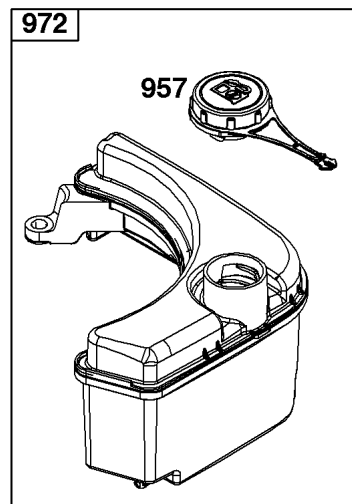

## Controls, Governor Spring, Thermostat

REF NO	PART NO	QTY	DESCRIPTION
202	796657		LINK, Mechanical Governor
209	796926		SPRING, Governor
216A	798944		LINK, Choke
222	796482		BRACKET, Control -(Manual Friction, Remote, & Fixed Speed Control)
227	796487		LEVER, Governor Control
265	690798		CLAMP, Casing
267	691044		SCREW -(Casing Clamp)
268	691025		CASING, Control Wire -(Cut To Required Length)
269	691026		WIRE, Control -(Cut To Required Length)
270	691027		NUT -(Control Wire Casing)
271	691028		LEVER, Control
291A	798938		THERMOSTAT
505	793515		NUT -(Governor Control Lever)
562	793514		BOLT -(Governor Control Lever)
621	692310		SWITCH, Stop
745	793491		SCREW -(Brake)
883	793497		GASKET, Exhaust
922	692135		SPRING, Brake
923	796635		BRAKE

## Cylinder Head, Gasket Set-Valve, Valves

REF NO	PART NO	QTY	DESCRIPTION
5	592175		HEAD, Cylinder
7A	799275		GASKET, Cylinder Head
13	799277		SCREW -(Cylinder Head)
33	499642		VALVE, Exhaust
34	795443		VALVE, Intake
35	691304		SPRING, Valve -(Intake)
36	691304		SPRING, Valve -(Exhaust)
40	692194		RETAINER, Valve
45	690977		TAPPET, Valve
51B	592159		GASKET, Intake
163	691894		GASKET, Air Cleaner -(Air Cleaner)
192	796631		ADJUSTER, Rocker Arm
238	691300		CAP, Valve
337	692051		PLUG, Spark
383	19576S		WRENCH, Spark Plug
623	793628		SEAL, O-Ring -(Carburetor Spacer)
718	690959		PIN, Locating
830	796472		STUD, Rocker Arm -(Rocker Arm)
868	795440		SEAL-VALVE
883	793497		GASKET, Exhaust
886	799492		KIT, Cylinder Head/Plate Gasket
914	794451	2	SCREW -(Rocker Cover)
993	796473		GASKET, Cylinder Head Plate
1022	796480	1	GASKET, Rocker Cover
1023	84002374	1	COVER, Valve
1026	796481		ROD, Push
1029	691230		ARM, Rocker
1034	691343		GUIDE, Push Rod
1095	592174		GASKET SET, Valve
1171	798322	2	STUD