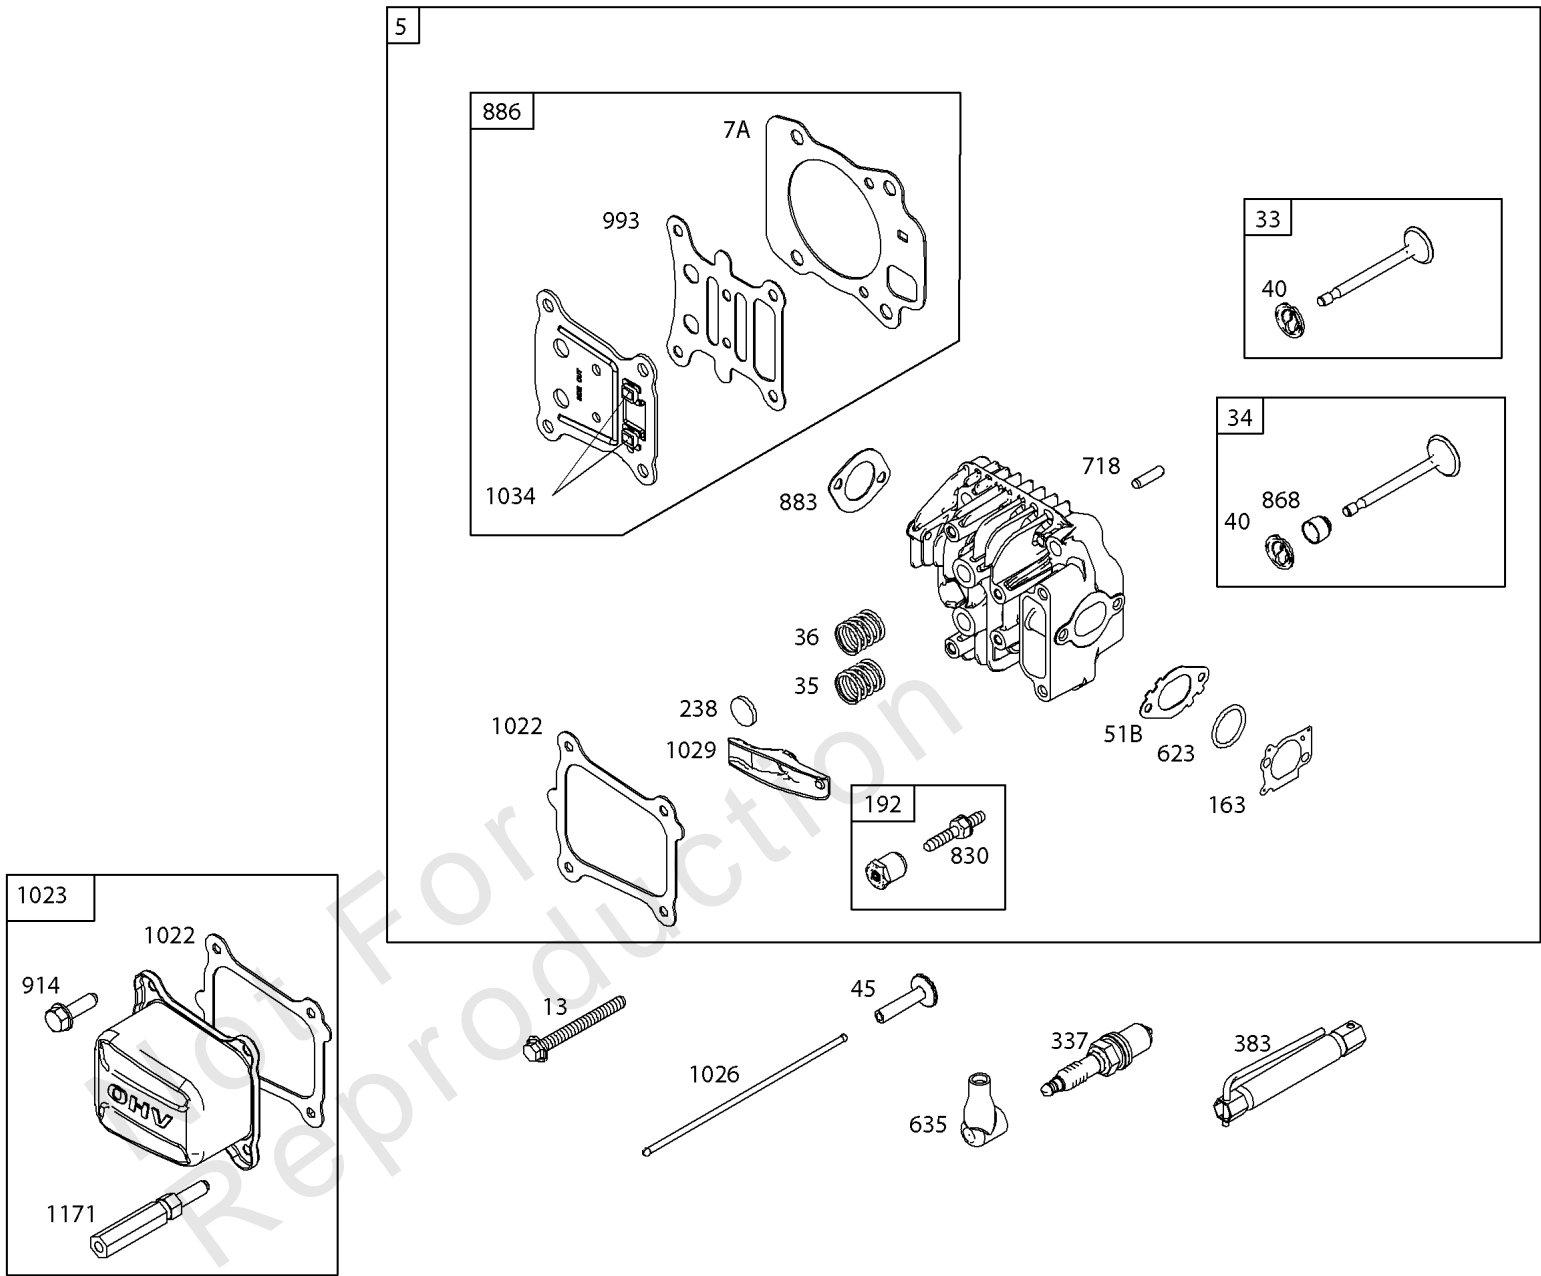

Cylinder Head, Gasket Set-Valve, Valves

REF NO	PART NO	QTY	DESCRIPTION
5	592175		HEAD, Cylinder
7A	799275		GASKET, Cylinder Head
13	799277		SCREW -(Cylinder Head)
33	499642		VALVE, Exhaust
34	795443		VALVE, Intake
35	691304		SPRING, Valve -(Intake)
36	691304		SPRING, Valve -(Exhaust)
40	692194		RETAINER, Valve
45	690977		TAPPET, Valve
51B	592159		GASKET, Intake
163	691894		GASKET, Air Cleaner -(Air Cleaner)
192	796631		ADJUSTER, Rocker Arm
238	691300		CAP, Valve
337	692051		PLUG, Spark
383	19576S		WRENCH, Spark Plug
623	793628		SEAL, O-Ring -(Carburetor Spacer)
718	690959		PIN, Locating
830	796472		STUD, Rocker Arm -(Rocker Arm)
868	795440		SEAL-VALVE
883	793497		GASKET, Exhaust
886	799492		KIT, Cylinder Head/Plate Gasket
914	794451	2	SCREW -(Rocker Cover)
993	796473		GASKET, Cylinder Head Plate
1022	796480	1	GASKET, Rocker Cover
1023	84002374	1	COVER, Valve
1026	796481		ROD, Push
1029	691230		ARM, Rocker
1034	691343		GUIDE, Push Rod
1095	592174		GASKET SET, Valve
1171	798322	2	STUD