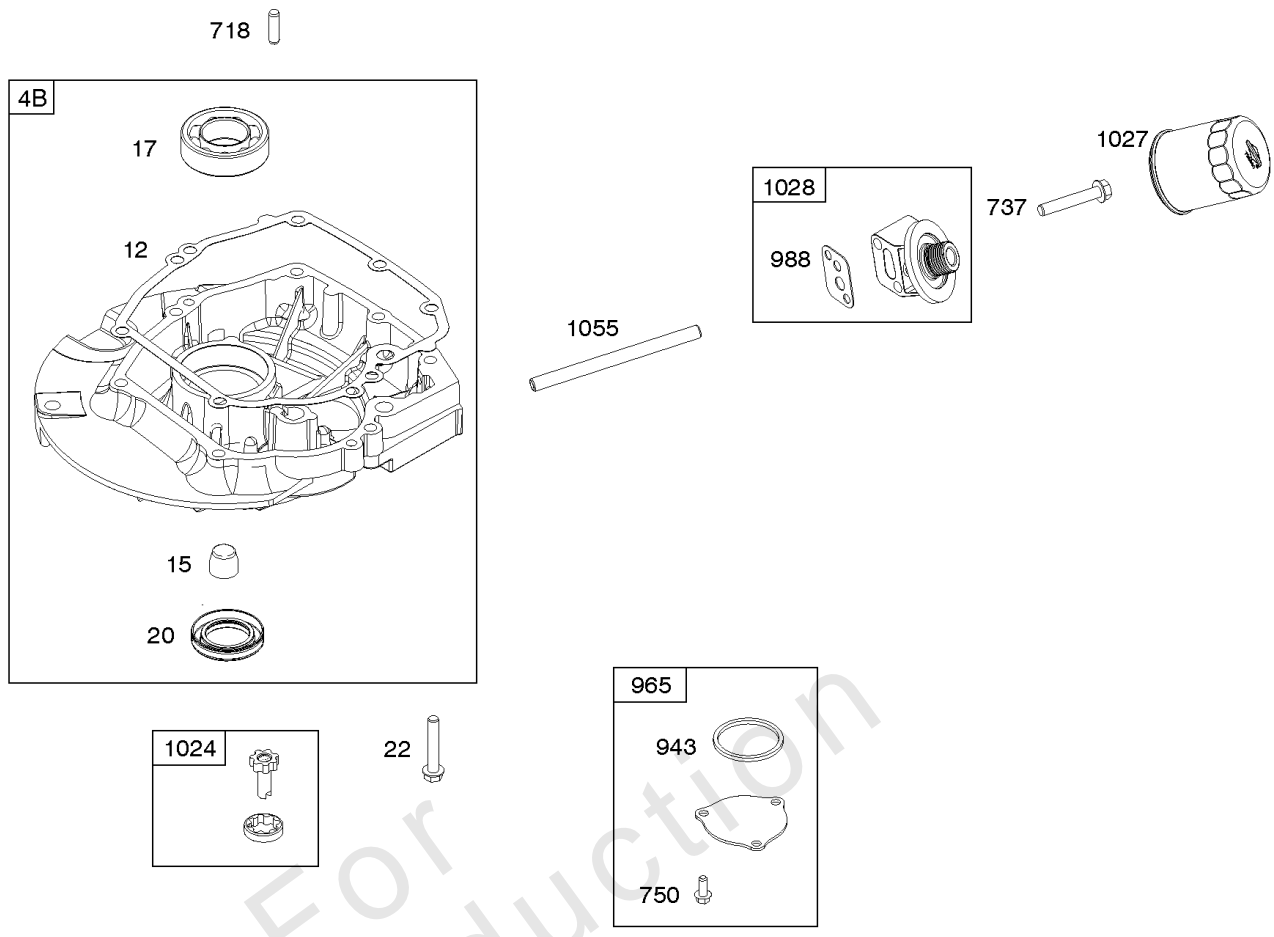

Not For
Reproduction

Gasket Set-Engine, Sump

REF NO	PART NO	QTY	DESCRIPTION
3	299819S		SEAL, Oil -(Magneto Side)
4B	799476		SUMP, Engine
7A	799275		GASKET, Cylinder Head
12	692232		GASKET, Crankcase
15	691680		PLUG, Oil Drain -(Square Socket)
17	798538		BEARING, Ball
20	399781S		SEAL, Oil -(PTO Side)
22	691092		SCREW -(Crankcase Cover/Sump)
51B	592159		GASKET, Intake
163	691894		GASKET, Air Cleaner -(Air Cleaner)
358	592173		GASKET SET, Engine
524	692296		SEAL-DIPSTICK TUBE -(Dipstick Tube)
623	793628		SEAL, O-Ring -(Carburetor Spacer)
718	690959		PIN, Locating
737	692511		SCREW -(Oil Filter Adapter)
750	691147		SCREW -(Oil Pump Cover)
842	691031		SEAL, O-Ring -(Dipstick Tube)
868	795440		SEAL-VALVE
883	793497		GASKET, Exhaust
943	692514		SEAL, O-Ring -(Oil Pump Cover)
965	692507		COVER, Oil Pump
988	692515		GASKET, Oil Adapter
993	796473		GASKET, Cylinder Head Plate
1022	796480		GASKET, Rocker Cover
1024	692508		PUMP, Oil
1027	795990		FILTER, Oil
1028	796522		ADAPTER, Oil Filter
1055	796524		TUBE, Oil Pump
1430A	799494		GASKET, Breather/Reed