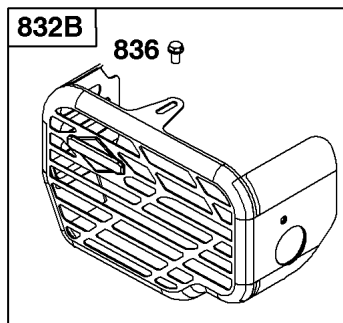

Exhaust System, Fuel Supply, Lubrication

REF NO	PART NO	QTY	DESCRIPTION
81	691740		LOCK, Muffler Screw
186	845141		CONNECTOR, Hose
187	791766		LINE, Fuel -(Cut To Required Length)
187A	796491		LINE, Fuel -(Formed Hose)
240	84005063		FILTER, Fuel
300B	799259		MUFFLER -Used Before Code Date 16112100
300C	596409		MUFFLER -Used After Code Date 16112000
523	796503		DIPSTICK
524	692296		SEAL-DIPSTICK TUBE
525	796502		TUBE, Dipstick
601	791850		CLAMP, Hose
613	799260		SCREW -(Muffler) -Used Before Code Date 16112100
613A	596410		SCREW -(Muffler) -Used After Code Date 16112000
670	793485		SPACER, Fuel Tank
676A	799187		DEFLECTOR, Muffler
832B	596014		GUARD, Muffler
832C	597322		GUARD, Muffler -(Wire)
836	597516		SCREW -(Muffler Guard)
837	799261		SPACER
842	691031		SEAL, O-Ring -(Dipstick Tube)
847	796501		DIPSTICK/TUBE ASSEMBLY
883	793497		GASKET, Exhaust
957	799585		CAP, Fuel Tank
957A	692046		CAP, Fuel Tank
964	799159		CAP, Connector
972	595123		TANK, Fuel
1059	793471		KIT, Screw/Washer