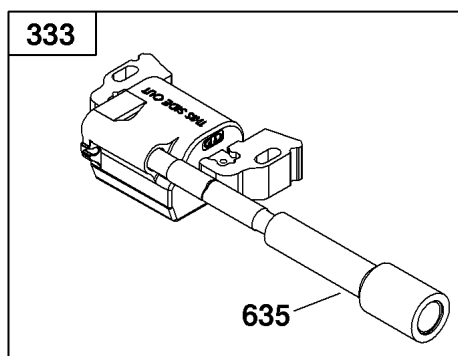

Flywheel, Ignition, and Starter Group

REF NO	PART NO	QTY	DESCRIPTION
23	591760	1	FLYWHEEL
37	699882	1	GUARD, Flywheel
78	691693	2	SCREW -(Flywheel Guard)
309	593934	1	MOTOR, Starter
324	796309	1	SCREEN/CUP ASSEMBLY
333	594626	1	ARMATURE, Magneto
334	691061	2	SCREW -(Magneto Armature)
356	697089	1	WIRE, Stop
363	19203	1	PULLER, Flywheel
415	794129	1	COVER, Flywheel
635	594626	1	ARMATURE, Magneto
697	791680	2	SCREW -(Starter Motor) (Drive Cap)
783	593935	1	GEAR, Pinion
1005	796084	1	FAN, Flywheel
1044	698139	1	SCREW -(Flywheel)
1051	691265	1	RING, Retaining
1332	591991	1	WASHER -(Rotating Screen)