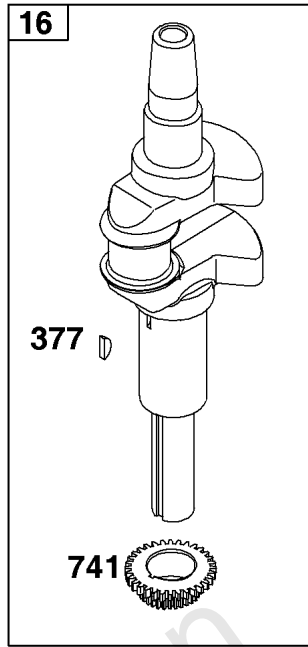

Not For
Reproduction

Crankshaft Group

REF NO	PART NO	QTY	DESCRIPTION
16	596007	1	CRANKSHAFT
24	591757	1	KEY, Flywheel
25	795858	1	PISTON ASSEMBLY -(Standard)
25	795877	1	PISTON ASSEMBLY -(.020 Oversize)
26	794126	1	SET, Ring -(Standard)
26	794127	1	SET, Ring -(.020 Oversize)
27	698469	1	LOCK, Piston Pin
28	594455	1	PIN, Piston
29	794571	1	ROD, Connecting
32	791118	2	SCREW -(Connecting Rod)
45	-----	2	TAPPET, Valve -(Part information located in Cylinder Head Group.)
46	793880	1	CAMSHAFT
377	691639	1	KEY, Woodruff
741	697128	1	GEAR, Timing
757	793242	2	LINK, Counterweight
758	793763	1	COUNTERWEIGHT
759	697392	2	PIN, Counterweight
1270	793243	1	PLUG, AVS Counterweight