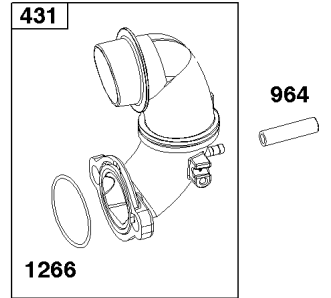

Not For Reproduction

1319
1319A

1036

305B

304

431

Blower Housing and Air Cleaner Group

REF NO	PART NO	QTY	DESCRIPTION
187B	-----	1	LINE, Fuel -(Part information located in Fuel Supply Group.)
187D	-----	1	LINE, Fuel -(Part information located in Fuel Supply Group.)
304	592814	1	HOUSING-BLOWER
305	596718	2	SCREW -(Blower Housing)
305B	795891	1	SCREW -(Blower Housing)
305C	799370	2	SCREW -(Blower Housing)
431	799043	1	MANIFOLD, Intake
445	793569	1	FILTER, A/C Cartridge
467	597244	1	KNOB, Air Cleaner Cover
601	-----	4	CLAMP, Hose -(Part information located in Fuel Supply Group.)
773	-----	2	RETAINER -(Part information located in Fuel Supply Group.)
964	799159	1	CAP, Connector
967	793685	1	FILTER, Pre Cleaner
968	591648	1	COVER-AIR CLEANER
1036	-----	1	LABEL, Emissions -(Available from a Briggs & Stratton Authorized Dealer)
1040	698368	1	PLATE, Trim
1139	-----	2	WASHER -(Part information located in Fuel Supply Group.)
1265	794151	1	SUPPORT, Blower Housing
1266	691917	1	SEAL, O-Ring -(Intake Elbow)
1279	690297	2	SCREW -(Regulator) (Blower Housing Support)
1319	794467	1	LABEL, Warning -(REQUIRED When Replacing Parts With Warning Labels Affixed)
1319A	797669	1	LABEL, Warning -(REQUIRED When Replacing Parts With Warning Labels Affixed)

Not For
Reproduction

Crankshaft Group

REF NO	PART NO	QTY	DESCRIPTION
16	596007	1	CRANKSHAFT
24	591757	1	KEY, Flywheel
25	795858	1	PISTON ASSEMBLY -(Standard)
25	795877	1	PISTON ASSEMBLY -(.020 Oversize)
26	794126	1	SET, Ring -(Standard)
26	794127	1	SET, Ring -(.020 Oversize)
27	698469	1	LOCK, Piston Pin
28	594455	1	PIN, Piston
29	794571	1	ROD, Connecting
32	791118	2	SCREW -(Connecting Rod)
45	-----	2	TAPPET, Valve -(Part information located in Cylinder Head Group.)
46	793880	1	CAMSHAFT
377	691639	1	KEY, Woodruff
741	697128	1	GEAR, Timing
757	793242	2	LINK, Counterweight
758	793763	1	COUNTERWEIGHT
759	697392	2	PIN, Counterweight
1270	793243	1	PLUG, AVS Counterweight