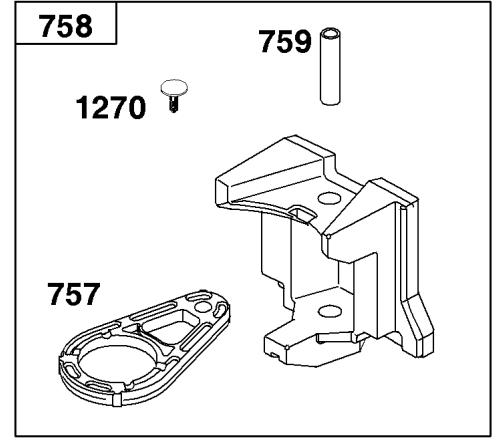

Not For
Reproduction

Crankshaft Group

REF NO	PART NO	QTY	DESCRIPTION
16	596007	1	CRANKSHAFT
24	591757	1	KEY, Flywheel
25	795858	1	PISTON ASSEMBLY -(Standard)
25	795877	1	PISTON ASSEMBLY -(.020 Oversize)
26	794126	1	SET, Ring -(Standard)
26	794127	1	SET, Ring -(.020 Oversize)
27	698469	1	LOCK, Piston Pin
28	594455	1	PIN, Piston
29	794571	1	ROD, Connecting
32	791118	2	SCREW -(Connecting Rod)
45	-----	2	TAPPET, Valve -(Part information located in Cylinder Head Group.)
46	793880	1	CAMSHAFT
377	691639	1	KEY, Woodruff
741	697128	1	GEAR, Timing
757	793242	2	LINK, Counterweight
758	793763	1	COUNTERWEIGHT
759	697392	2	PIN, Counterweight
1270	793243	1	PLUG, AVS Counterweight