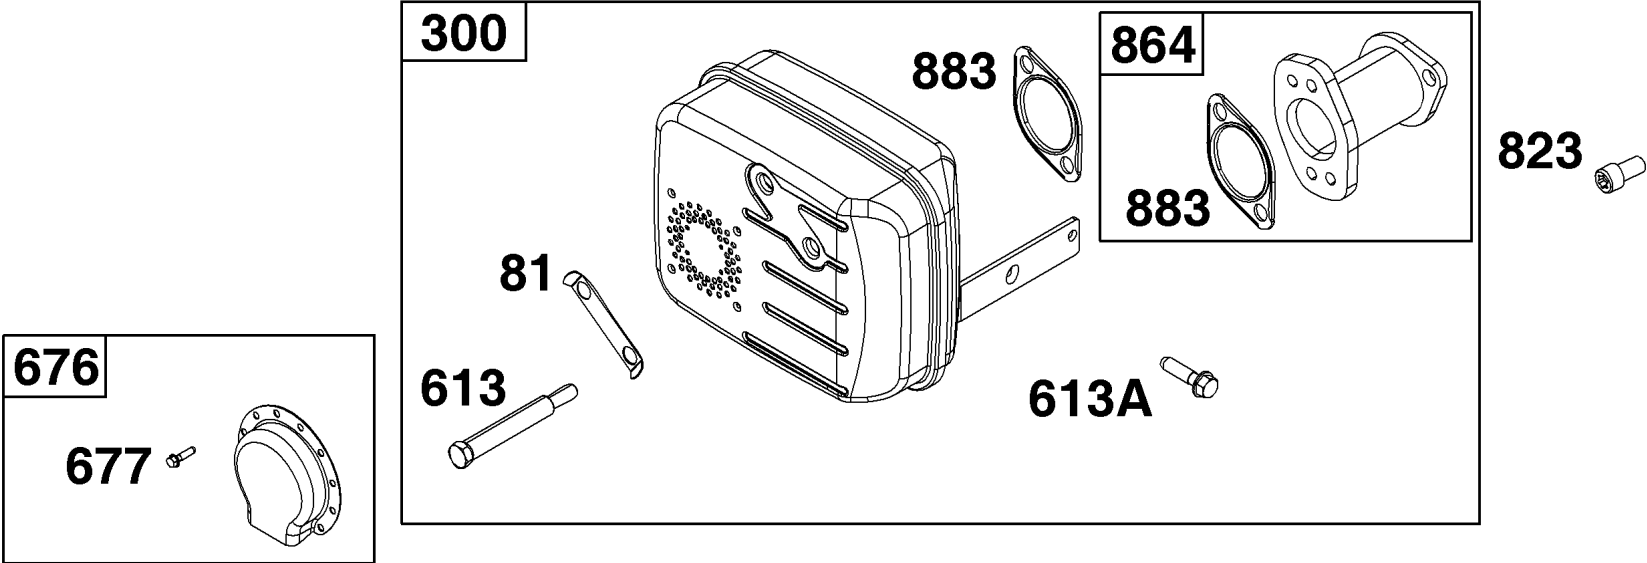

Not For
Reproduction

Exhaust Group

REF NO	PART NO	QTY	DESCRIPTION
81	691178	1	LOCK, Muffler Screw
300	795997	1	MUFFLER
613	691416	2	SCREW -(Muffler)
613A	690297	1	SCREW -(Regulator) (Muffler)
676	795036	1	DEFLECTOR, Muffler
677	690661	4	SCREW -(Muffler Deflector)
823	698941	2	SCREW -(Muffler Adapter)
864	796002	1	ADAPTER, Muffler
883	692236	2	GASKET, Exhaust

Not For Reproduction