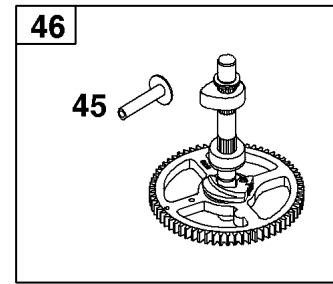

Not For
Reproduction

Crankshaft Group

REF NO	PART NO	QTY	DESCRIPTION
16	596007	1	CRANKSHAFT
24	591757	1	KEY, Flywheel
25	795858	1	PISTON ASSEMBLY -(Standard)
25	795877	1	PISTON ASSEMBLY -(.020 Oversize)
26	794126	1	SET, Ring -(Standard)
26	794127	1	SET, Ring -(.020 Oversize)
27	698469	1	LOCK, Piston Pin
28	594455	1	PIN, Piston
29	794571	1	ROD, Connecting
32	791118	2	SCREW -(Connecting Rod)
45	-----	2	TAPPET, Valve -(Part information located in Cylinder Head Group.)
46	793880	1	CAMSHAFT
377	691639	1	KEY, Woodruff
741	697128	1	GEAR, Timing
757	793242	2	LINK, Counterweight
758	793763	1	COUNTERWEIGHT
759	697392	2	PIN, Counterweight
1270	793243	1	PLUG, AVS Counterweight