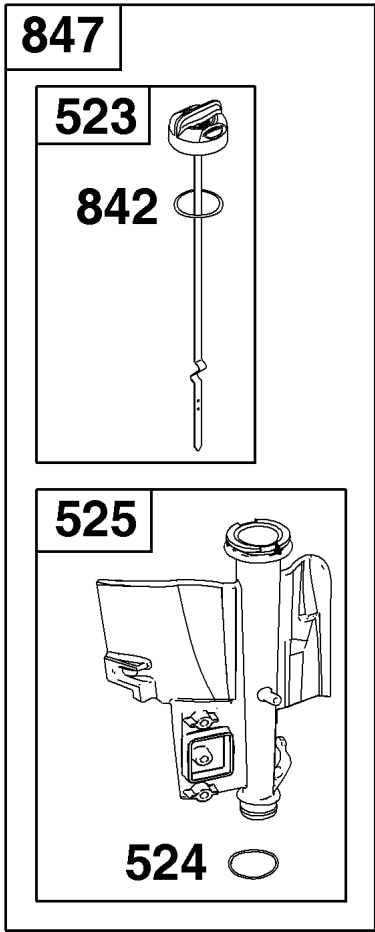

Not For
Reproduction

501

Alternator Group

REF NO	PART NO	QTY	DESCRIPTION
474	592829	1	ALTERNATOR
501	794360	1	REGULATOR
526	697088	1	SCREW -(Regulator)
1059	698516	1	KIT, Screw/Washer
1119	691183	4	SCREW -(Alternator)

Carburetor and Fuel Supply Group

REF NO	PART NO	QTY	DESCRIPTION
51	-----	1	GASKET, Intake -(Part information located in Cylinder Head Group.)
53	591260	2	STUD -(Carburetor)
95	593897	2	SCREW
98	847139	1	KIT, Idle Speed
104	594860	1	PIN, Float Hinge
105	594868	1	VALVE, Float Needle
108	594863	1	VALVE, Choke
117	594869	1	JET, Main
118	595068	1	JET, Main -(High Altitude)
121	594886	1	KIT, Carburetor Overhaul -(Service Kits may include extra parts not specific to this engine.)
125	594601	1	CARBURETOR
130	594858	1	VALVE, Throttle
131	594856	1	KIT, Throttle Shaft
133	594859	1	FLOAT, Carburetor
137	594861	1	GASKET, Float Bowl
141	594862	1	KIT, Choke Shaft
147	594874	1	JET, Pilot
187	791766	1	LINE, Fuel
187B	791805	1	LINE, Fuel
187D	791744	1	LINE, Fuel
217	594864	1	SPRING, Choke Return
240	84001895	1	FILTER, Fuel
276	846640	1	WASHER, Sealing
387	808656	1	PUMP, Fuel
601	791850	2	CLAMP, Hose
633C	594866	1	SEAL, Choke/Throttle Shaft
633D	594865	1	SEAL, Choke/Throttle Shaft
633E	797629	1	SEAL, Choke/Throttle Shaft
654	690958	2	NUT -(Carburetor)
773	796448	2	RETAINER
947	846639	1	SOLENOID, Fuel
975	594867	1	BOWL, Float
1139	796449	2	WASHER -(Fuel Pump Bracket)

Controls Group

REF NO	PART NO	QTY	DESCRIPTION
188	691693	2	SCREW -(Control Bracket)
202	691841	1	LINK, Mechanical Governor
209	792813	1	SPRING, Governor
216	691840	1	LINK, Choke
222	597325	1	BRACKET, Control
227	691374	1	LEVER, Governor Control
232	691842	1	SPRING, Governor Link
265	691024	1	CLAMP, Casing
267	794904	1	SCREW -(Casing Clamp)
505	691251	1	NUT -(Governor Control Lever)
559	697561	1	SCREW -(Remote Choke Stop)
559A	693675	1	SCREW -(Remote Choke Stop)
562	691119	1	BOLT -(Governor Control Lever)
729	691224	1	CLIP, Wire
789	698329	1	HARNESS, Wiring
877	790544	1	WIRE/CONNECTOR, Alternator