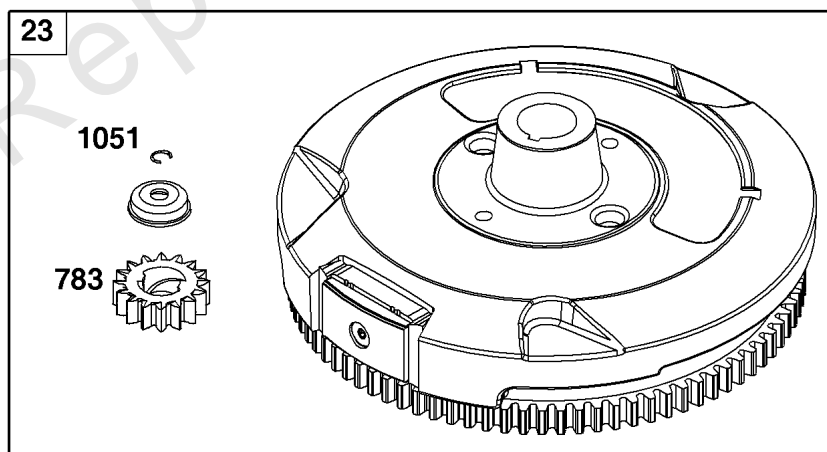

Flywheel, Ignition, and Starter Group

REF NO	PART NO	QTY	DESCRIPTION
23	591760	1	FLYWHEEL
37	699882	1	GUARD, Flywheel
78	691693	2	SCREW -(Flywheel Guard)
309	593934	1	MOTOR, Starter
324	796309	1	SCREEN/CUP ASSEMBLY
333	594626	1	ARMATURE, Magneto
334	691061	2	SCREW -(Magneto Armature)
356	697089	1	WIRE, Stop
363	19203	1	PULLER, Flywheel
415	794129	1	COVER, Flywheel
635	594626	1	ARMATURE, Magneto
697	791680	2	SCREW -(Starter Motor) (Drive Cap)
783	593935	1	GEAR, Pinion
1005	796084	1	FAN, Flywheel
1044	698139	1	SCREW -(Flywheel)
1051	691265	1	RING, Retaining
1332	591991	1	WASHER -(Rotating Screen)