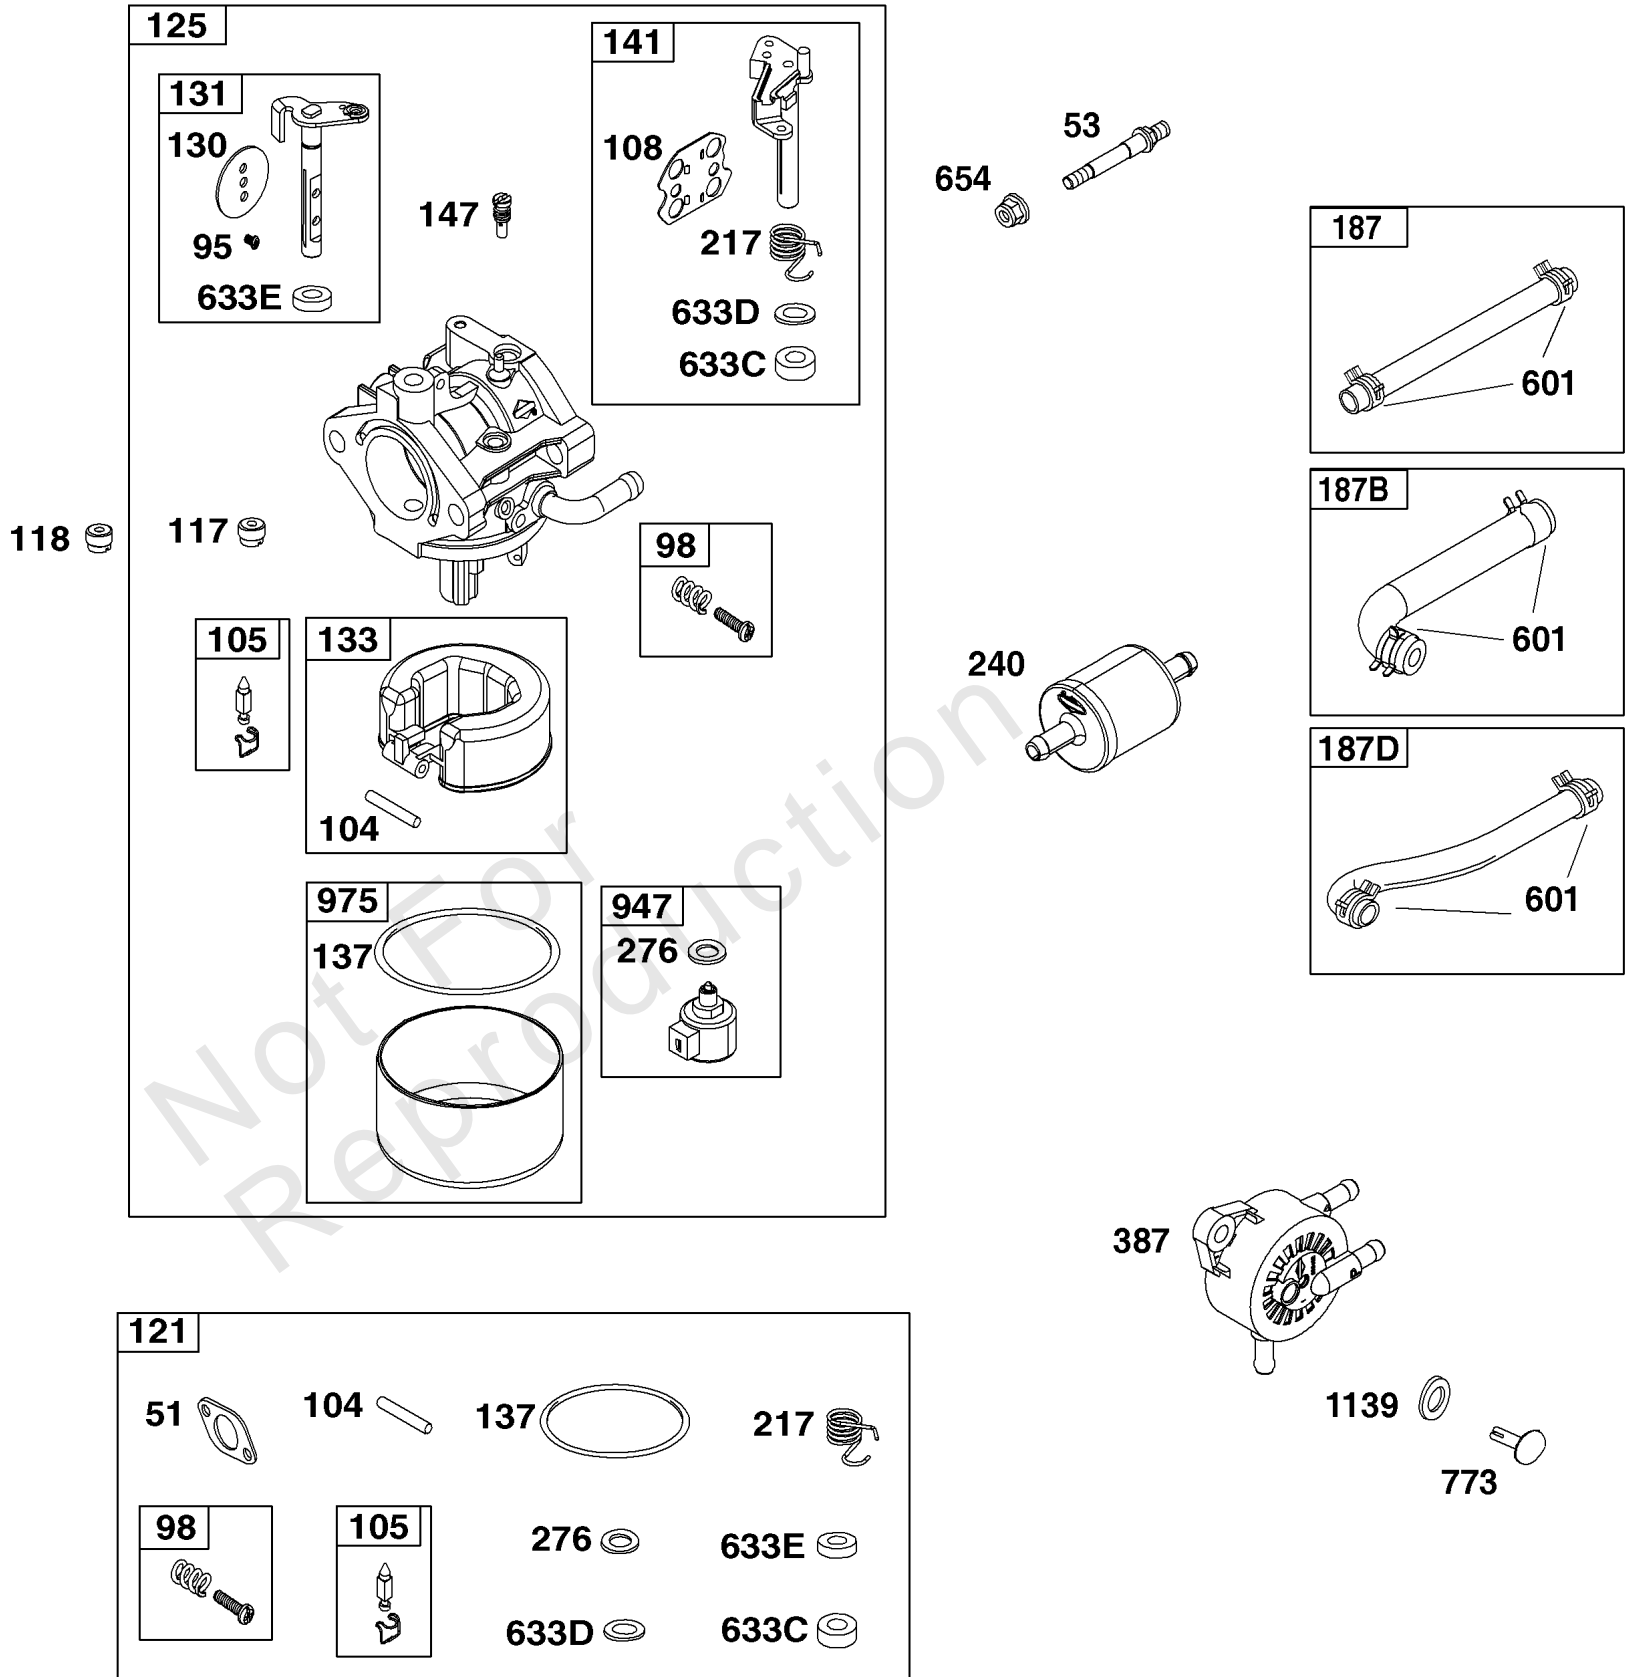

Carburetor and Fuel Supply Group

REF NO	PART NO	QTY	DESCRIPTION
51	-----	1	GASKET, Intake -(Part information located in Cylinder Head Group.)
53	591260	2	STUD -(Carburetor)
95	593897	2	SCREW
98	847139	1	KIT, Idle Speed
104	594860	1	PIN, Float Hinge
105	594868	1	VALVE, Float Needle
108	594863	1	VALVE, Choke
117	594869	1	JET, Main
118	595068	1	JET, Main -(High Altitude)
121	594886	1	KIT, Carburetor Overhaul -(Service Kits may include extra parts not specific to this engine.)
125	594601	1	CARBURETOR
130	594858	1	VALVE, Throttle
131	594856	1	KIT, Throttle Shaft
133	594859	1	FLOAT, Carburetor
137	594861	1	GASKET, Float Bowl
141	594862	1	KIT, Choke Shaft
147	594874	1	JET, Pilot
187	791766	1	LINE, Fuel
187B	791805	1	LINE, Fuel
187D	791744	1	LINE, Fuel
217	594864	1	SPRING, Choke Return
240	84001895	1	FILTER, Fuel
276	846640	1	WASHER, Sealing
387	808656	1	PUMP, Fuel
601	791850	2	CLAMP, Hose
633C	594866	1	SEAL, Choke/Throttle Shaft
633D	594865	1	SEAL, Choke/Throttle Shaft
633E	797629	1	SEAL, Choke/Throttle Shaft
654	690958	2	NUT -(Carburetor)
773	796448	2	RETAINER
947	846639	1	SOLENOID, Fuel
975	594867	1	BOWL, Float
1139	796449	2	WASHER -(Fuel Pump Bracket)

Controls Group

REF NO	PART NO	QTY	DESCRIPTION
188	691693	2	SCREW -(Control Bracket)
202	691841	1	LINK, Mechanical Governor
209	792813	1	SPRING, Governor
216	691840	1	LINK, Choke
222	597325	1	BRACKET, Control
227	691374	1	LEVER, Governor Control
232	691842	1	SPRING, Governor Link
265	691024	1	CLAMP, Casing
267	794904	1	SCREW -(Casing Clamp)
505	691251	1	NUT -(Governor Control Lever)
559	697561	1	SCREW -(Remote Choke Stop)
559A	693675	1	SCREW -(Remote Choke Stop)
562	691119	1	BOLT -(Governor Control Lever)
729	691224	1	CLIP, Wire
789	698329	1	HARNESS, Wiring
877	790544	1	WIRE/CONNECTOR, Alternator