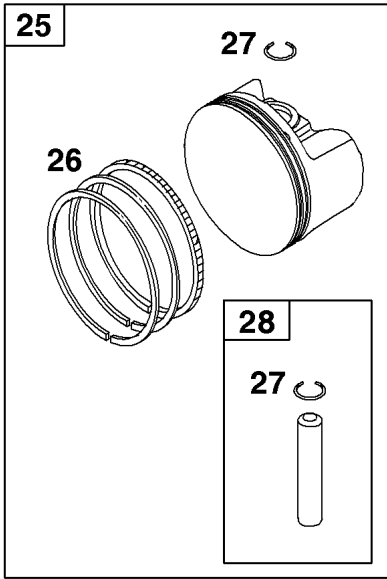

Not For
Reproduction

Crankshaft Group

REF NO	PART NO	QTY	DESCRIPTION
16	596007	1	CRANKSHAFT
24	591757	1	KEY, Flywheel
25	795858	1	PISTON ASSEMBLY -(Standard)
25	795877	1	PISTON ASSEMBLY -(.020 Oversize)
26	794126	1	SET, Ring -(Standard)
26	794127	1	SET, Ring -(.020 Oversize)
27	698469	1	LOCK, Piston Pin
28	594455	1	PIN, Piston
29	794571	1	ROD, Connecting
32	791118	2	SCREW -(Connecting Rod)
45	-----	2	TAPPET, Valve -(Part information located in Cylinder Head Group.)
46	793880	1	CAMSHAFT
377	691639	1	KEY, Woodruff
741	697128	1	GEAR, Timing
757	793242	2	LINK, Counterweight
758	793763	1	COUNTERWEIGHT
759	697392	2	PIN, Counterweight
1270	793243	1	PLUG, AVS Counterweight