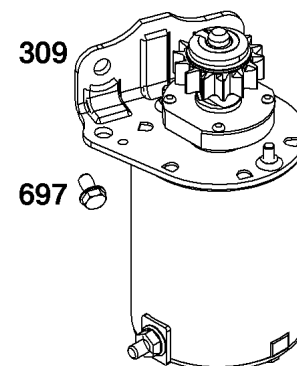

Flywheel, Ignition, and Starter Group

REF NO	PART NO	QTY	DESCRIPTION
23	591760	1	FLYWHEEL
37	699882	1	GUARD, Flywheel
78	691693	2	SCREW -(Flywheel Guard)
309	593934	1	MOTOR, Starter
324	796309	1	SCREEN/CUP ASSEMBLY
333	594626	1	ARMATURE, Magneto
334	691061	2	SCREW -(Magneto Armature)
356	697089	1	WIRE, Stop
363	19203	1	PULLER, Flywheel
415	794129	1	COVER, Flywheel
635	594626	1	ARMATURE, Magneto
697	791680	2	SCREW -(Starter Motor) (Drive Cap)
783	593935	1	GEAR, Pinion
1005	796084	1	FAN, Flywheel
1044	698139	1	SCREW -(Flywheel)
1051	691265	1	RING, Retaining
1332	591991	1	WASHER -(Rotating Screen)