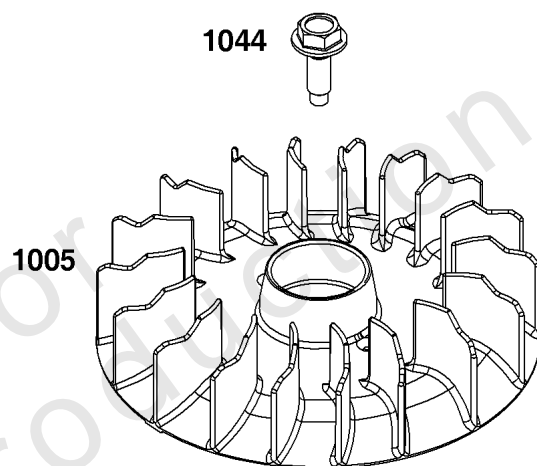

Flywheel, Ignition, and Starter Group

REF NO	PART NO	QTY	DESCRIPTION
23	591760	1	FLYWHEEL
37	699882	1	GUARD, Flywheel
78	691693	2	SCREW -(Flywheel Guard)
309	593934	1	MOTOR, Starter
324	796309	1	SCREEN/CUP ASSEMBLY
333	594626	1	ARMATURE, Magneto
334	691061	2	SCREW -(Magneto Armature)
356	697089	1	WIRE, Stop
363	19203	1	PULLER, Flywheel
415	794129	1	COVER, Flywheel
635	594626	1	ARMATURE, Magneto
697	791680	2	SCREW -(Starter Motor) (Drive Cap)
783	593935	1	GEAR, Pinion
1005	796084	1	FAN, Flywheel
1044	698139	1	SCREW -(Flywheel)
1051	691265	1	RING, Retaining
1332	591991	1	WASHER -(Rotating Screen)