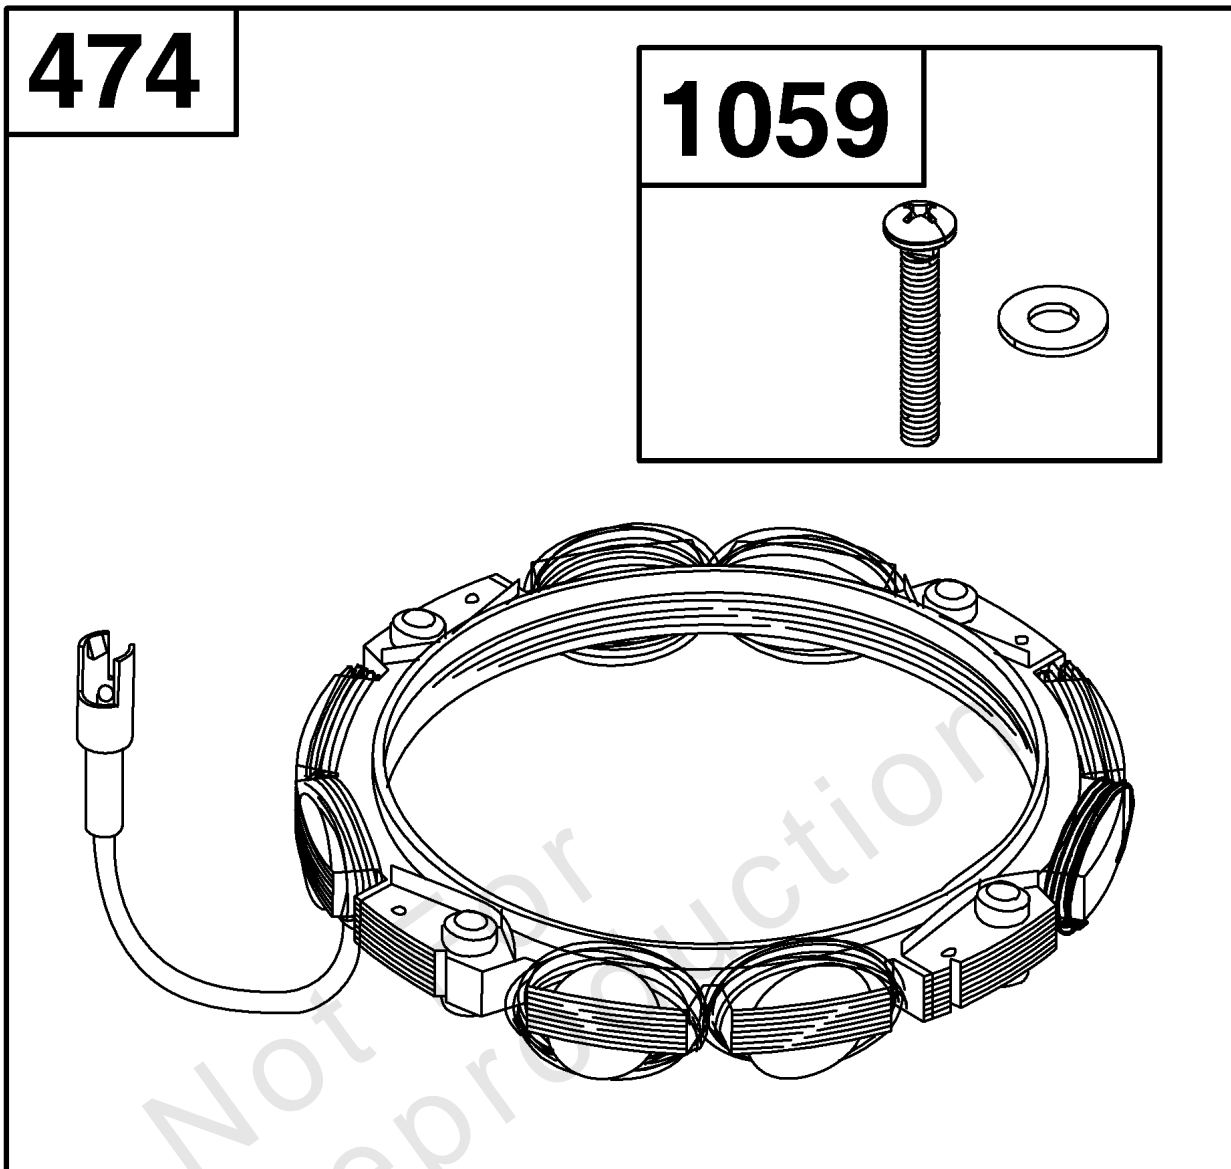

Not For
Reproduction

501

Alternator Group

REF NO	PART NO	QTY	DESCRIPTION
474	592829	1	ALTERNATOR
501	794360	1	REGULATOR
526	697088	1	SCREW -(Regulator)
1059	698516	1	KIT, Screw/Washer
1119	691183	4	SCREW -(Alternator)

Carburetor and Fuel Supply Group

REF NO	PART NO	QTY	DESCRIPTION
51	-----	1	GASKET, Intake -(Part information located in Cylinder Head Group.)
53	591260	2	STUD -(Carburetor)
95	593897	2	SCREW
98	847139	1	KIT, Idle Speed
104	594860	1	PIN, Float Hinge
105	594868	1	VALVE, Float Needle
108	594863	1	VALVE, Choke
117	594869	1	JET, Main
118	595068	1	JET, Main -(High Altitude)
121	594886	1	KIT, Carburetor Overhaul -(Service Kits may include extra parts not specific to this engine.)
125	594601	1	CARBURETOR
130	594858	1	VALVE, Throttle
131	594856	1	KIT, Throttle Shaft
133	594859	1	FLOAT, Carburetor
137	594861	1	GASKET, Float Bowl
141	594862	1	KIT, Choke Shaft
147	594874	1	JET, Pilot
187	791766	1	LINE, Fuel
187B	791805	1	LINE, Fuel
187D	791744	1	LINE, Fuel
217	594864	1	SPRING, Choke Return
240	84001895	1	FILTER, Fuel
276	846640	1	WASHER, Sealing
387	808656	1	PUMP, Fuel
601	791850	2	CLAMP, Hose
633C	594866	1	SEAL, Choke/Throttle Shaft
633D	594865	1	SEAL, Choke/Throttle Shaft
633E	797629	1	SEAL, Choke/Throttle Shaft
654	690958	2	NUT -(Carburetor)
773	796448	2	RETAINER
947	846639	1	SOLENOID, Fuel
975	594867	1	BOWL, Float
1139	796449	2	WASHER -(Fuel Pump Bracket)

Controls Group

REF NO	PART NO	QTY	DESCRIPTION
188	691693	2	SCREW -(Control Bracket)
202	691841	1	LINK, Mechanical Governor
209	792813	1	SPRING, Governor
216	691840	1	LINK, Choke
222	597325	1	BRACKET, Control
227	691374	1	LEVER, Governor Control
232	691842	1	SPRING, Governor Link
265	691024	1	CLAMP, Casing
267	794904	1	SCREW -(Casing Clamp)
505	691251	1	NUT -(Governor Control Lever)
559	697561	1	SCREW -(Remote Choke Stop)
559A	693675	1	SCREW -(Remote Choke Stop)
562	691119	1	BOLT -(Governor Control Lever)
729	691224	1	CLIP, Wire
789	698329	1	HARNESS, Wiring
877	790544	1	WIRE/CONNECTOR, Alternator