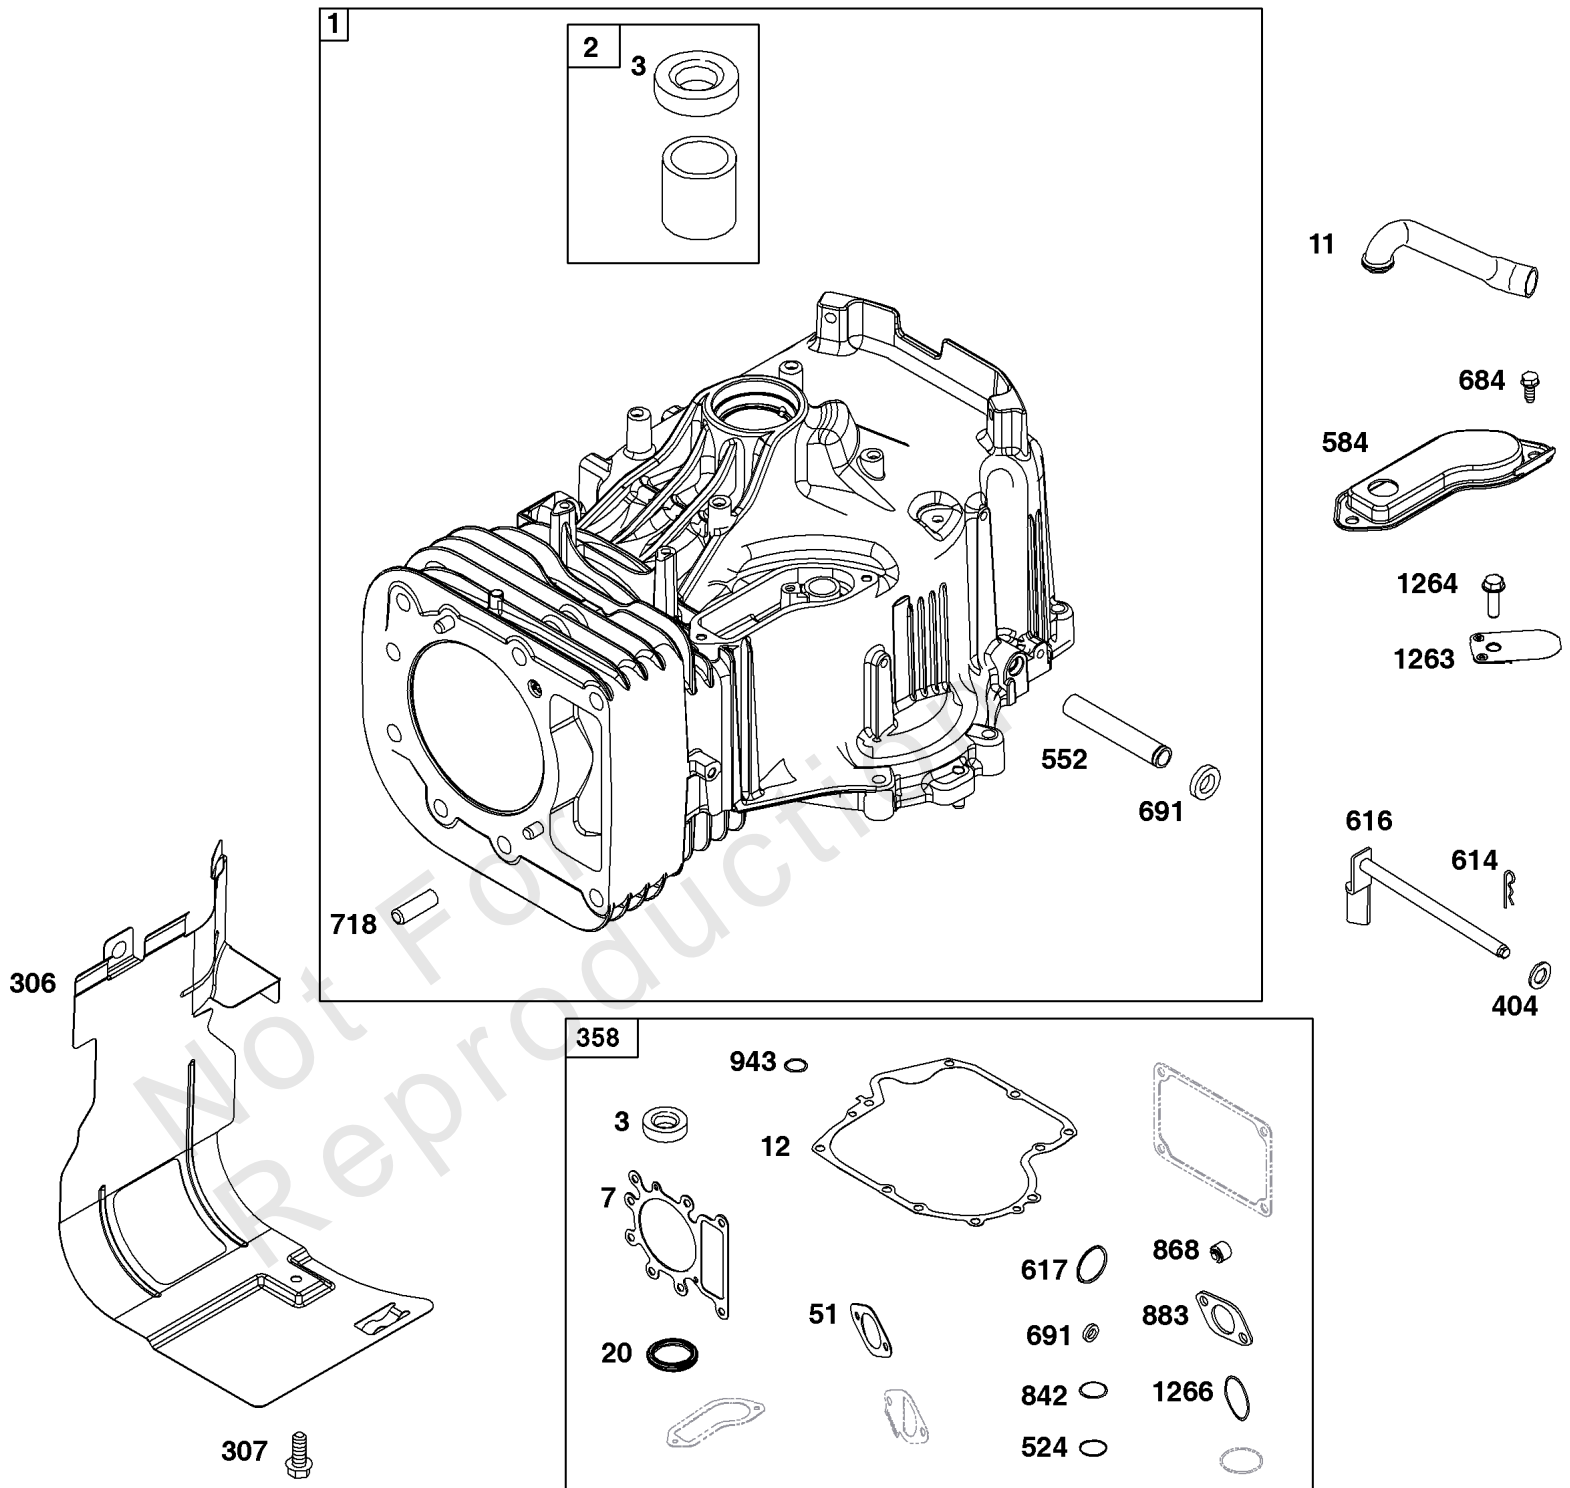

Crankcase Cover/Sump and Lubrication Group

REF NO	PART NO	QTY	DESCRIPTION
4	591009	1	SUMP, Engine
12	697110	1	GASKET, Crankcase
15	690946	1	PLUG, Oil Drain
19	591010	1	KIT, Bushing/Seal -(PTO Side)
20	795387	1	SEAL, Oil -(PTO Side)
22	692125	10	SCREW -(Crankcase Cover/Sump)
43	691968	1	SLINGER, Governor/Oil
415	794903	1	PLUG
523	790443	1	DIPSTICK/TUBE ASSEMBLY
524	691032	1	SEAL, O-Ring -(Dipstick Tube)
525	697085	1	TUBE, Dipstick
750	790832	3	SCREW -(Oil Pump Cover)
842	691031	1	SEAL, O-Ring -(Dipstick Cap)
847	790443	1	DIPSTICK/TUBE ASSEMBLY
850	100106	1	SEALANT, Liquid
943	690589	1	SEAL, O-Ring -(Oil Pump Cover)
965	499613	1	COVER, Oil Pump
1017	796981	1	SCREEN, Oil Pump
1024	794644	1	PUMP-OIL
1027	696854	1	FILTER, Oil

Not For
Reproduction

Crankshaft Group

REF NO	PART NO	QTY	DESCRIPTION
16	596007	1	CRANKSHAFT
24	591757	1	KEY, Flywheel
25	795858	1	PISTON ASSEMBLY -(Standard)
25	795877	1	PISTON ASSEMBLY -(.020 Oversize)
26	794126	1	SET, Ring -(Standard)
26	794127	1	SET, Ring -(.020 Oversize)
27	698469	1	LOCK, Piston Pin
28	594455	1	PIN, Piston
29	794571	1	ROD, Connecting
32	791118	2	SCREW -(Connecting Rod)
45	-----	2	TAPPET, Valve -(Part information located in Cylinder Head Group.)
46	793880	1	CAMSHAFT
377	691639	1	KEY, Woodruff
741	697128	1	GEAR, Timing
757	793242	2	LINK, Counterweight
758	793763	1	COUNTERWEIGHT
759	697392	2	PIN, Counterweight
1270	793243	1	PLUG, AVS Counterweight