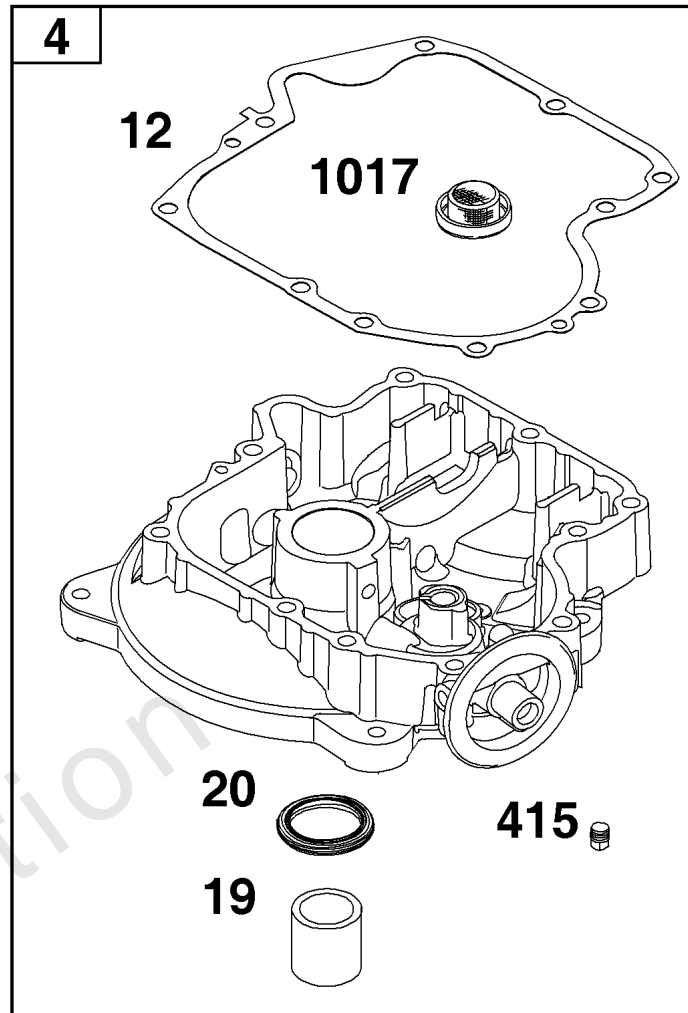

Crankcase Cover/Sump and Lubrication Group

REF NO	PART NO	QTY	DESCRIPTION
4	591009	1	SUMP, Engine
12	697110	1	GASKET, Crankcase
15	690946	1	PLUG, Oil Drain
19	591010	1	KIT, Bushing/Seal -(PTO Side)
20	795387	1	SEAL, Oil -(PTO Side)
22	692125	10	SCREW -(Crankcase Cover/Sump)
43	691968	1	SLINGER, Governor/Oil
415	794903	1	PLUG
523	790443	1	DIPSTICK/TUBE ASSEMBLY
524	691032	1	SEAL, O-Ring -(Dipstick Tube)
525	697085	1	TUBE, Dipstick
750	790832	3	SCREW -(Oil Pump Cover)
842	691031	1	SEAL, O-Ring -(Dipstick Cap)
847	790443	1	DIPSTICK/TUBE ASSEMBLY
850	100106	1	SEALANT, Liquid
943	690589	1	SEAL, O-Ring -(Oil Pump Cover)
965	499613	1	COVER, Oil Pump
1017	796981	1	SCREEN, Oil Pump
1024	794644	1	PUMP-OIL
1027	696854	1	FILTER, Oil