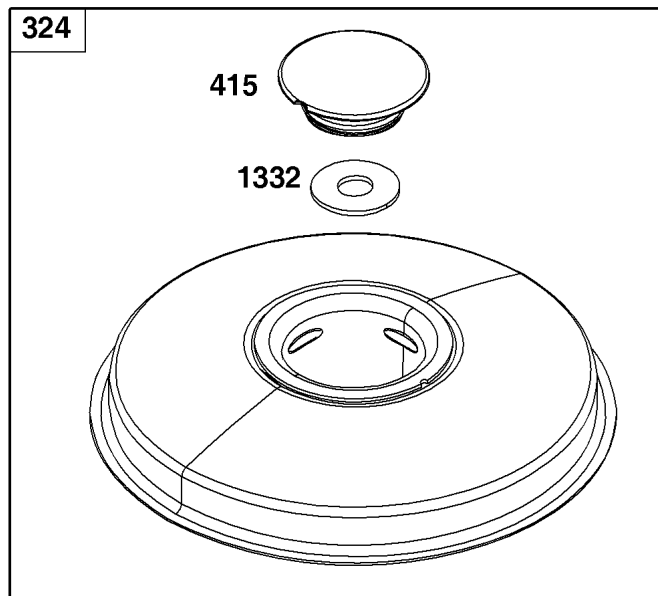

Flywheel, Ignition, and Starter Group

REF NO	PART NO	QTY	DESCRIPTION
23	591760	1	FLYWHEEL
37	699882	1	GUARD, Flywheel
78	691693	2	SCREW -(Flywheel Guard)
309	593934	1	MOTOR, Starter
324	796309	1	SCREEN/CUP ASSEMBLY
333	594626	1	ARMATURE, Magneto
334	691061	2	SCREW -(Magneto Armature)
356	697089	1	WIRE, Stop
363	19203	1	PULLER, Flywheel
415	794129	1	COVER, Flywheel
635	594626	1	ARMATURE, Magneto
697	791680	2	SCREW -(Starter Motor) (Drive Cap)
783	593935	1	GEAR, Pinion
1005	796084	1	FAN, Flywheel
1044	698139	1	SCREW -(Flywheel)
1051	691265	1	RING, Retaining
1332	591991	1	WASHER -(Rotating Screen)