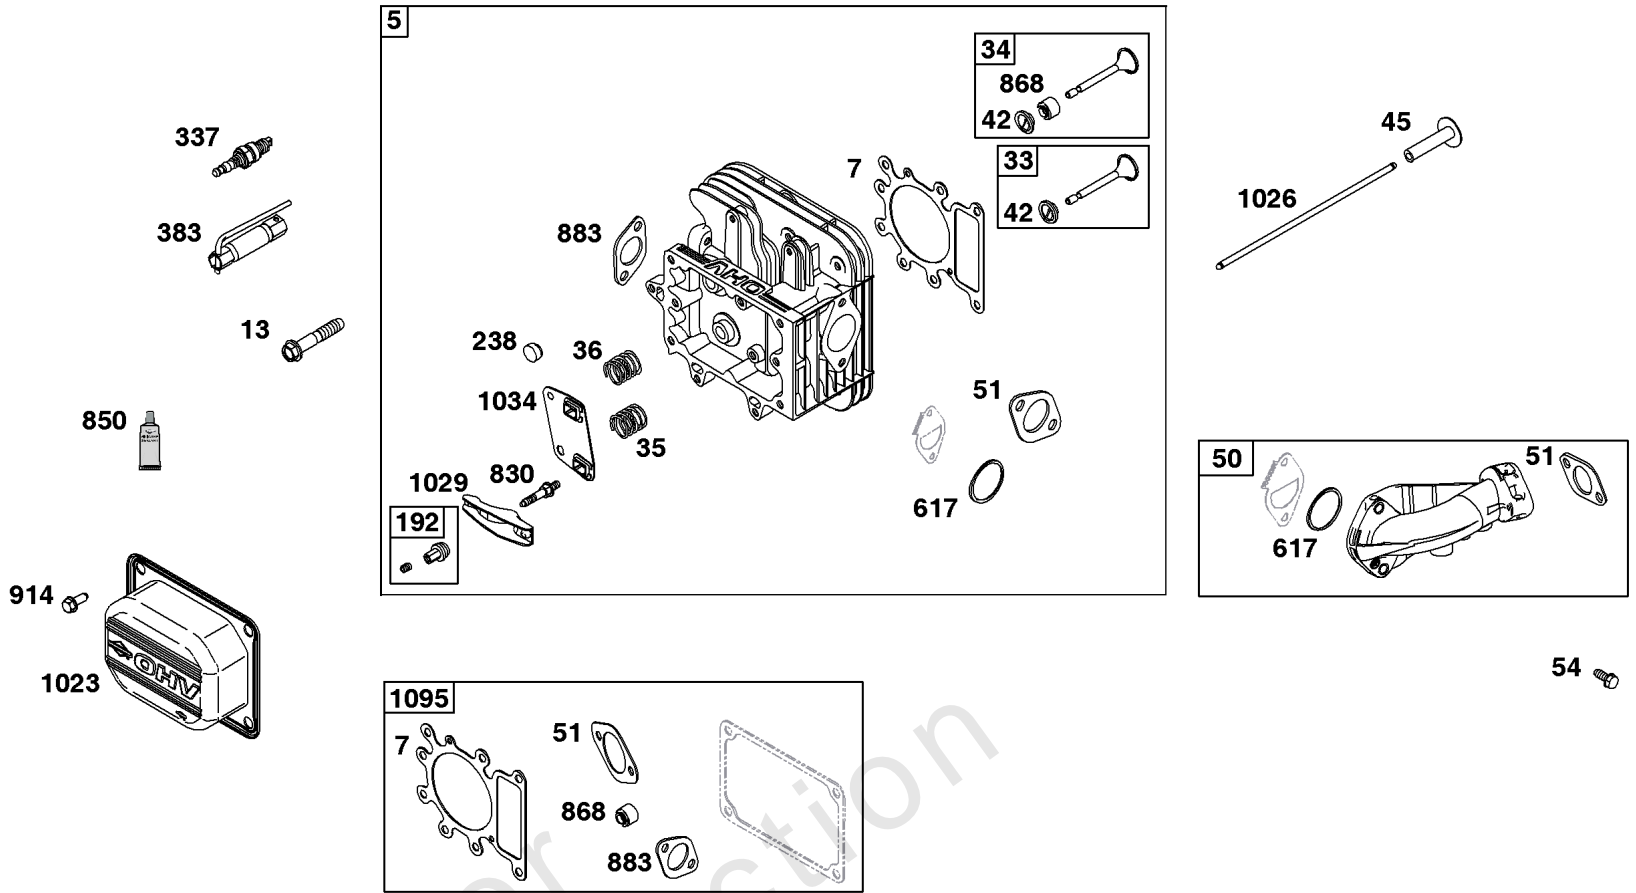

Not For
Reproduction

Cylinder Head Group

REF NO	PART NO	QTY	DESCRIPTION
5	591750	1	HEAD, Cylinder
7	794114	1	GASKET, Cylinder Head
13	84001963	8	SCREW -(Cylinder Head)
33	591752	1	VALVE, Exhaust
34	591751	1	VALVE, Intake
35	691279	1	SPRING, Valve -(Intake)
36	691279	1	SPRING, Valve -(Exhaust)
42	499586	2	KEEPER, Valve
45	690564	2	TAPPET, Valve
50	592842	1	MANIFOLD-INTAKE
51	692137	1	GASKET-INTAKE
54	691148	2	SCREW -(Intake Manifold)
192	691986	2	ADJUSTER, Rocker Arm
238	691843	2	CAP, Valve
337	491055S	1	PLUG, Spark
337	84007216		PLUG, SPARK -(China Only)
383	19576S	1	WRENCH, Spark Plug
617	692138	1	SEAL, O-Ring -(Intake Manifold)
830	691095	2	STUD, Rocker Arm
850	-----	1	SEALANT, Liquid -(Part information located in Crankcase Cover/Sump and Lubrication Group.)
868	690968	1	SEAL, Valve
883	-----	2	GASKET, Exhaust -(Part information located in Exhaust Group.)
914	691108	4	SCREW -(Rocker Cover)
1023	797421	1	COVER-ROCKER
1026	692003	1	ROD, Push -(Intake)
1026	692011	1	ROD, Push -(Exhaust)
1029	691751	2	ARM, Rocker
1034	690822	1	GUIDE, Push Rod
1095	794152	1	GASKET SET, Valve -(Service Kits may include extra parts not specific to this engine.)