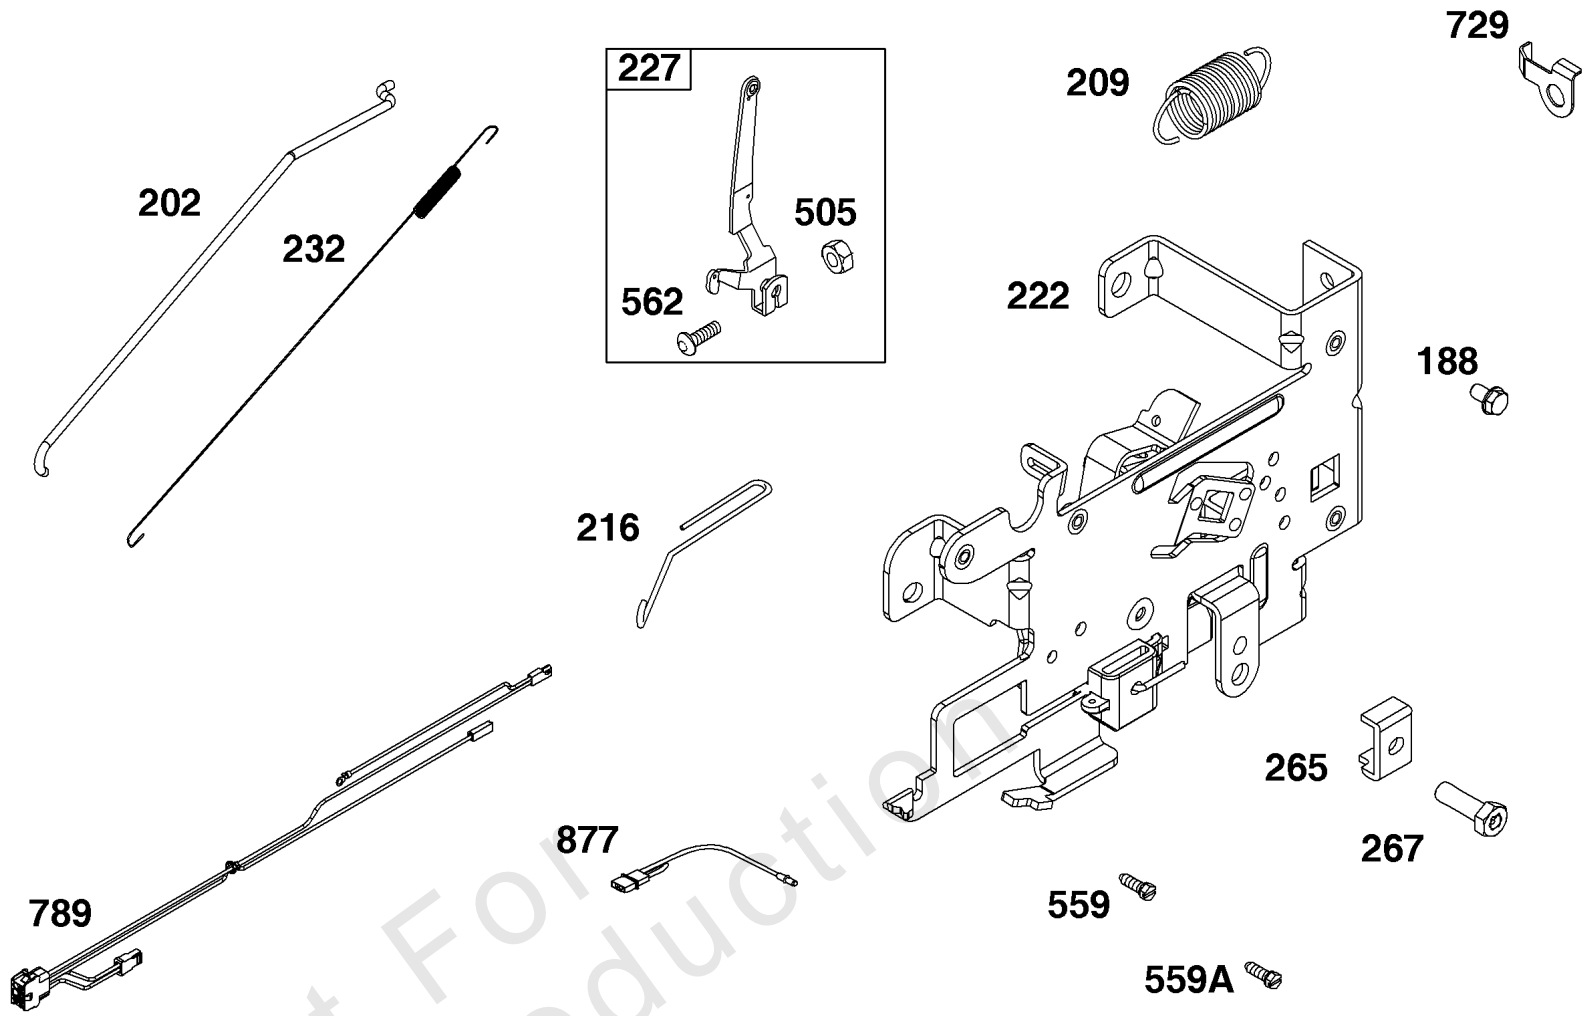

Carburetor and Fuel Supply Group

REF NO	PART NO	QTY	DESCRIPTION
51	-----	1	GASKET, Intake -(Part information located in Cylinder Head Group.)
53	591260	2	STUD -(Carburetor)
95	593897	2	SCREW
98	847139	1	KIT, Idle Speed
104	594860	1	PIN, Float Hinge
105	594868	1	VALVE, Float Needle
108	594863	1	VALVE, Choke
117	594869	1	JET, Main
118	595068	1	JET, Main -(High Altitude)
121	594886	1	KIT, Carburetor Overhaul -(Service Kits may include extra parts not specific to this engine.)
125	594601	1	CARBURETOR
130	594858	1	VALVE, Throttle
131	594856	1	KIT, Throttle Shaft
133	594859	1	FLOAT, Carburetor
137	594861	1	GASKET, Float Bowl
141	594862	1	KIT, Choke Shaft
147	594874	1	JET, Pilot
187	791766	1	LINE, Fuel
187B	791805	1	LINE, Fuel
187D	791744	1	LINE, Fuel
217	594864	1	SPRING, Choke Return
240	84001895	1	FILTER, Fuel
276	846640	1	WASHER, Sealing
387	808656	1	PUMP, Fuel
601	791850	2	CLAMP, Hose
633C	594866	1	SEAL, Choke/Throttle Shaft
633D	594865	1	SEAL, Choke/Throttle Shaft
633E	797629	1	SEAL, Choke/Throttle Shaft
654	690958	2	NUT -(Carburetor)
773	796448	2	RETAINER
947	846639	1	SOLENOID, Fuel
975	594867	1	BOWL, Float
1139	796449	2	WASHER -(Fuel Pump Bracket)

Controls Group

REF NO	PART NO	QTY	DESCRIPTION
188	691693	2	SCREW -(Control Bracket)
202	691841	1	LINK, Mechanical Governor
209	792813	1	SPRING, Governor
216	691840	1	LINK, Choke
222	597325	1	BRACKET, Control
227	691374	1	LEVER, Governor Control
232	691842	1	SPRING, Governor Link
265	691024	1	CLAMP, Casing
267	794904	1	SCREW -(Casing Clamp)
505	691251	1	NUT -(Governor Control Lever)
559	697561	1	SCREW -(Remote Choke Stop)
559A	693675	1	SCREW -(Remote Choke Stop)
562	691119	1	BOLT -(Governor Control Lever)
729	691224	1	CLIP, Wire
789	698329	1	HARNESS, Wiring
877	790544	1	WIRE/CONNECTOR, Alternator