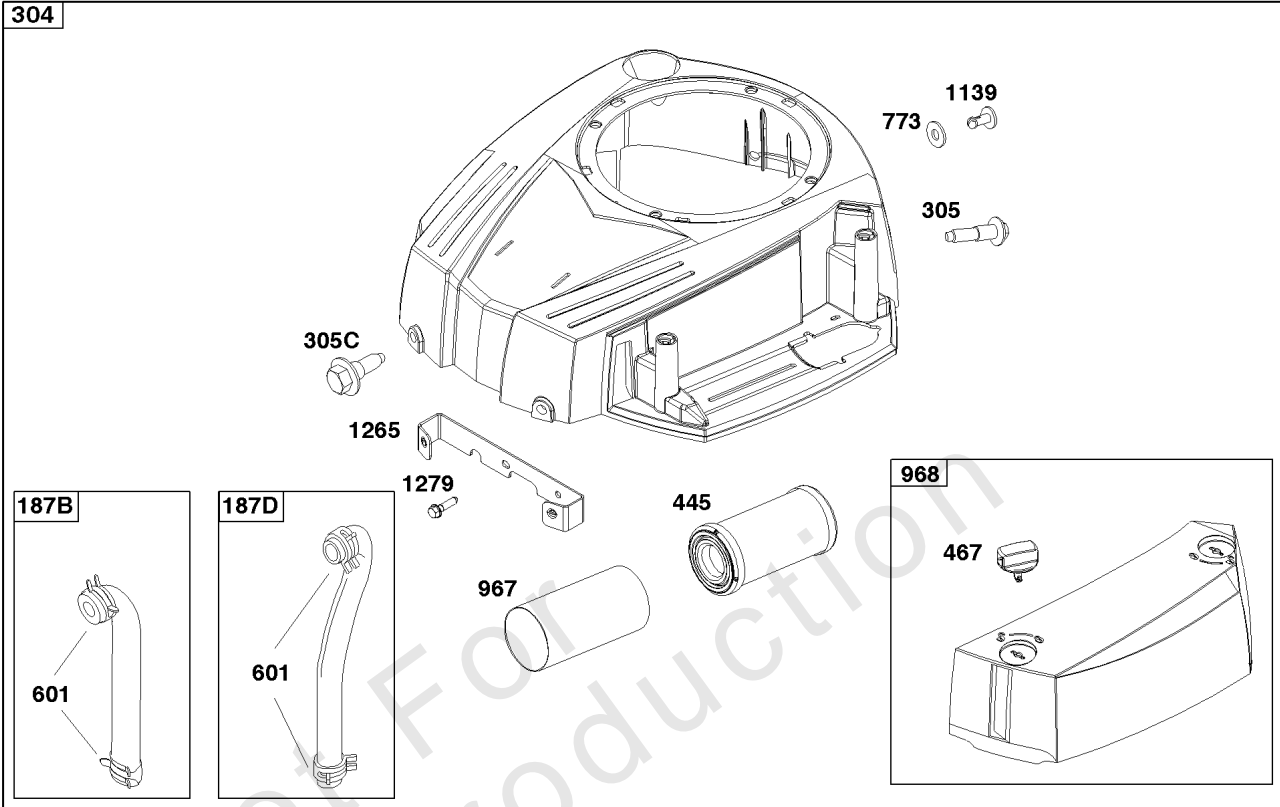

Not For Reproduction

1319
1319A

1036

305B

304

431

Blower Housing and Air Cleaner Group

REF NO	PART NO	QTY	DESCRIPTION
187B	-----	1	LINE, Fuel -(Part information located in Fuel Supply Group.)
187D	-----	1	LINE, Fuel -(Part information located in Fuel Supply Group.)
304	592814	1	HOUSING-BLOWER
305	596718	2	SCREW -(Blower Housing)
305B	795891	1	SCREW -(Blower Housing)
305C	799370	2	SCREW -(Blower Housing)
431	799043	1	MANIFOLD, Intake
445	793569	1	FILTER, A/C Cartridge
467	597244	1	KNOB, Air Cleaner Cover
601	-----	4	CLAMP, Hose -(Part information located in Fuel Supply Group.)
773	-----	2	RETAINER -(Part information located in Fuel Supply Group.)
964	799159	1	CAP, Connector
967	793685	1	FILTER, Pre Cleaner
968	591648	1	COVER-AIR CLEANER
1036	-----	1	LABEL, Emissions -(Available from a Briggs & Stratton Authorized Dealer)
1040	698368	1	PLATE, Trim
1139	-----	2	WASHER -(Part information located in Fuel Supply Group.)
1265	794151	1	SUPPORT, Blower Housing
1266	691917	1	SEAL, O-Ring -(Intake Elbow)
1279	690297	2	SCREW -(Regulator) (Blower Housing Support)
1319	794467	1	LABEL, Warning -(REQUIRED When Replacing Parts With Warning Labels Affixed)
1319A	797669	1	LABEL, Warning -(REQUIRED When Replacing Parts With Warning Labels Affixed)

Controls Group

REF NO	PART NO	QTY	DESCRIPTION
188	691693	2	SCREW -(Control Bracket)
202	691841	1	LINK, Mechanical Governor
209	792813	1	SPRING, Governor
216	691840	1	LINK, Choke
222	597325	1	BRACKET, Control
227	691374	1	LEVER, Governor Control
232	691842	1	SPRING, Governor Link
265	691024	1	CLAMP, Casing
267	794904	1	SCREW -(Casing Clamp)
505	691251	1	NUT -(Governor Control Lever)
559	697561	1	SCREW -(Remote Choke Stop)
559A	693675	1	SCREW -(Remote Choke Stop)
562	691119	1	BOLT -(Governor Control Lever)
729	691224	1	CLIP, Wire
789	698329	1	HARNESS, Wiring
877	790544	1	WIRE/CONNECTOR, Alternator