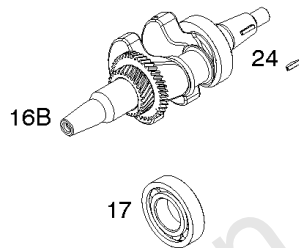

1036 EMISSIONS LABEL

1058 OPERATOR'S MANUAL

1319 WARNING LABEL

1319A WARNING LABEL

Camshaft, Crankcase Cover, Crankshaft, Cylinder, Exhaust Bracket, Operator's Manual,

REF NO	PART NO	QTY	DESCRIPTION
1	593106		CYLINDER ASSEMBLY
3	591794		SEAL, Oil -(Magneto Side)
12A	592597		GASKET, Crankcase
15	797793		PLUG, Oil Drain
16A	593084		CRANKSHAFT
17	591792		BEARING, Ball -(Crankshaft)
18C	593661		COVER, Crankcase
20	591793		SEAL, Oil -(PTO Side) (PTO Side)
22	797776		SCREW -(Crankcase Cover/Sump)
22A	593107		SCREW -(Crankcase Cover/Sump)
24	797812		KEY, Flywheel
25	592613		PISTON ASSEMBLY -(Standard)
25	593108		PISTON ASSEMBLY -(.010" Oversize)
25	593109		PISTON ASSEMBLY -(.020" Oversize)
26	593111		SET, Ring -(.020" Oversize)
26	592614		SET, Ring -(Standard)
26	593110		SET, Ring -(.010" Oversize)
27	592044		LOCK, Piston Pin
28	592045		PIN, Piston
29	592046		ROD, Connecting
46	595929		CAMSHAFT -Used After Code Date 15061400
46	592617		CAMSHAFT -Used Before Code Date 15061500
227	592616		LEVER, Governor Control
287	798618		SCREW -(Dipstick Tube)
306	591790		SHIELD, Cylinder
307	798618		SCREW -(Cylinder Shield)
309	591780		MOTOR, Starter
357	590960		KEY, Drive Pulley
492	592037		SHIELD, Crankcase
505	690939		NUT -(Governor Control Lever)
509	798840		SCREW -(Crankcase Shield)
522	799941		PLUG, Dipstick/Fill
522A	797762		PLUG, Dipstick/Fill
562	797230		BOLT -(Governor Control Lever)
614	797229		PIN, Cotter
616	592615		CRANK, Governor
631	797794		WASHER -(Oil Drain Plug)
718	797792		PIN, Locating