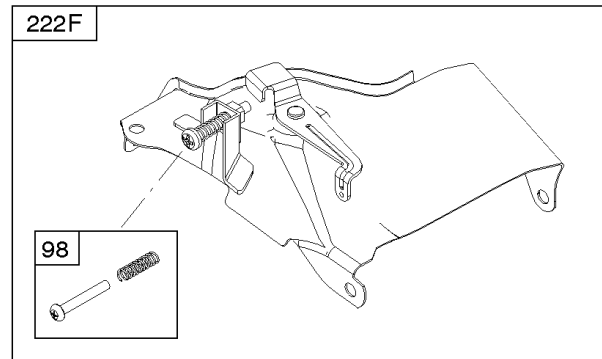

Controls, Governor Spring

REF NO	PART NO	QTY	DESCRIPTION
98	592978		KIT, Idle Speed
188	798618		SCREW -(Control Bracket)
202	591834		LINK, Mechanical Governor
209	797843		SPRING, Governor
211	799927		SPRING, Governed Idle
222	591810		BRACKET, Control
222E	593105		BRACKET, Control
232	797809		SPRING, Governor Link
265	691024		CLAMP, Casing
267	699492		SCREW -(Casing Clamp)
268	691025		CASING, Control Wire -(Cut To Required Length)
269	691026		WIRE, Control -(Cut To Required Length)
270	691027		NUT -(Control Wire Casing)
271	691028		LEVER, Control
485	797339		KNOB, Control
621	692310		SWITCH, Stop
1012	590378		RETAINER, Link