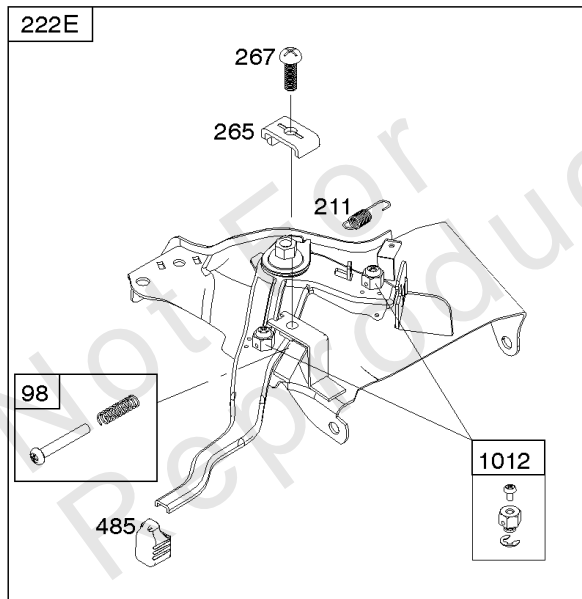

Controls, Governor Spring

REF NO	PART NO	QTY	DESCRIPTION
98	592978		KIT, Idle Speed
188	798618		SCREW -(Control Bracket)
202	591834		LINK, Mechanical Governor
209	797843		SPRING, Governor
211	799927		SPRING, Governed Idle
222	591810		BRACKET, Control
222E	593105		BRACKET, Control
232	797809		SPRING, Governor Link
265	691024		CLAMP, Casing
267	699492		SCREW -(Casing Clamp)
268	691025		CASING, Control Wire -(Cut To Required Length)
269	691026		WIRE, Control -(Cut To Required Length)
270	691027		NUT -(Control Wire Casing)
271	691028		LEVER, Control
485	797339		KNOB, Control
621	692310		SWITCH, Stop
1012	590378		RETAINER, Link