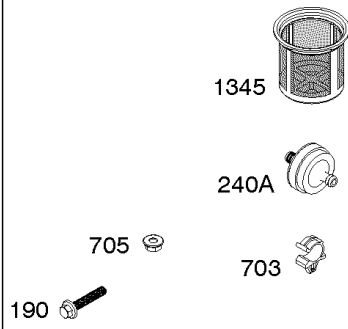

## Controls, Governor Spring

REF NO	PART NO	QTY	DESCRIPTION
98	592978		KIT, Idle Speed
188	798618		SCREW -(Control Bracket)
202	591834		LINK, Mechanical Governor
209	797843		SPRING, Governor
211	799927		SPRING, Governed Idle
222	591810		BRACKET, Control
222E	593105		BRACKET, Control
232	797809		SPRING, Governor Link
265	691024		CLAMP, Casing
267	699492		SCREW -(Casing Clamp)
268	691025		CASING, Control Wire -(Cut To Required Length)
269	691026		WIRE, Control -(Cut To Required Length)
270	691027		NUT -(Control Wire Casing)
271	691028		LEVER, Control
485	797339		KNOB, Control
621	692310		SWITCH, Stop
1012	590378		RETAINER, Link

## Cylinder Head, Gasket Sets

REF NO	PART NO	QTY	DESCRIPTION
3	591794		SEAL, Oil -(Magneto Side)
5	593093		HEAD, Cylinder
7A	592834		GASKET, Cylinder Head
12A	592597		GASKET, Crankcase
13	797791		SCREW -(Cylinder Head)
20	591793		SEAL, Oil -(PTO Side) (PTO Side)
33	592612		VALVE, Exhaust
34	592611		VALVE, Intake
35	591814		SPRING, Valve -(Intake)
36	591814		SPRING, Valve -(Exhaust)
40A	797782		RETAINER, Valve
40B	591815		RETAINER, Valve
40C	591816		RETAINER, Valve
45	797786		TAPPET, Valve
51	591779		GASKET, Intake
51A	591798		GASKET, Intake
163	797756		GASKET, Air Cleaner
163A	799883		GASKET, Air Cleaner
238	591817		CAP, Valve
276	797847		WASHER, Sealing -(Rocker Cover)
358	593112		GASKET SET, Engine
718	797792		PIN, Locating
830	591088		STUD, Rocker Arm
842	797327		SEAL, O-Ring -(Dipstick Tube)
868	797854		SEAL, Valve -(Intake)
883	797770		GASKET, Exhaust
883A	799797		GASKET, Exhaust
914	797848		SCREW -(Rocker Cover)
1022	797846		GASKET, Rocker Cover
1023	799778		COVER, Rocker
1026	591818		ROD, Push
1029	591087		ARM, Rocker
1034	591819		GUIDE, Push Rod
1095	593113		GASKET SET, Valve