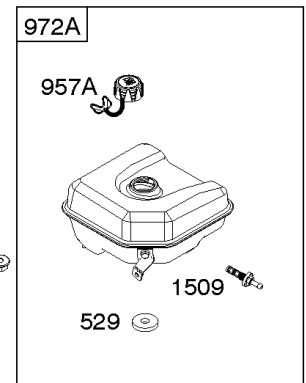

Exhaust System, Fuel Supply

REF NO	PART NO	QTY	DESCRIPTION
187B	593721		LINE, Fuel
190	590964		SCREW -(Fuel Tank)
240A	394358S		FILTER, Fuel
300A	593090		MUFFLER
300B	192569GS		MUFFLER
300D	593128		MUFFLER
346	B5763GS		SCREW -(10-32 x 3/8) (Spark Arrestor)
436	593089		MANIFOLD, Exhaust
529	799933		GROMMET -(Fuel Tank)
601	791850		CLAMP, Hose
676	590953		DEFLECTOR, Muffler
676B	697816		DEFLECTOR, Muffler
677	699203		SCREW -(Muffler Deflector)
677B	699776		SCREW -(Muffler Deflector)
703	590967		CLIP -(Fuel Hose)
705	590965		NUT -(Fuel Tank)
725	595432		SHIELD, Heat
819	798618		SCREW -(Muffler Bracket)
832A	593091		GUARD, Muffler
832B	595453		GUARD, Muffler
832D	595434		GUARD, Muffler
832C	595433		GUARD, Muffler
836A	798976		SCREW -(Muffler Guard)
836B	595455		SCREW -(Muffler Guard)
863A	593733		BRACKET, Muffler
883	797770		GASKET, Exhaust
883A	799797		GASKET, Exhaust
957	794641		CAP, Fuel Tank
957A	799324		CAP, Fuel Tank
972	593095		TANK, Fuel
972A	593720		TANK, Fuel
994	790153		ARRESTOR, Spark
994A	594233		ARRESTOR, Spark
994B	796399		ARRESTOR, Spark
994C	595454		ARRESTOR, Spark
1177	590965		NUT -(Muffler)
1302	590457		WASHER -(Muffler Guard)
1302A	593727		WASHER -(Muffler Guard)
1345	792917		FILTER, Filler Neck
1509	797346		OUTLET, Tank