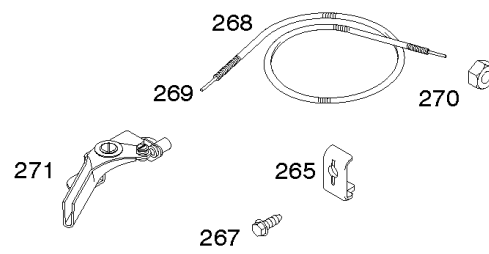

Controls, Governor Spring

REF NO	PART NO	QTY	DESCRIPTION
98	592978		KIT, Idle Speed
188	798618		SCREW -(Control Bracket)
202	591834		LINK, Mechanical Governor
209	797843		SPRING, Governor
211	799927		SPRING, Governed Idle
222	591810		BRACKET, Control
222E	593105		BRACKET, Control
232	797809		SPRING, Governor Link
265	691024		CLAMP, Casing
267	699492		SCREW -(Casing Clamp)
268	691025		CASING, Control Wire -(Cut To Required Length)
269	691026		WIRE, Control -(Cut To Required Length)
270	691027		NUT -(Control Wire Casing)
271	691028		LEVER, Control
485	797339		KNOB, Control
621	692310		SWITCH, Stop
1012	590378		RETAINER, Link