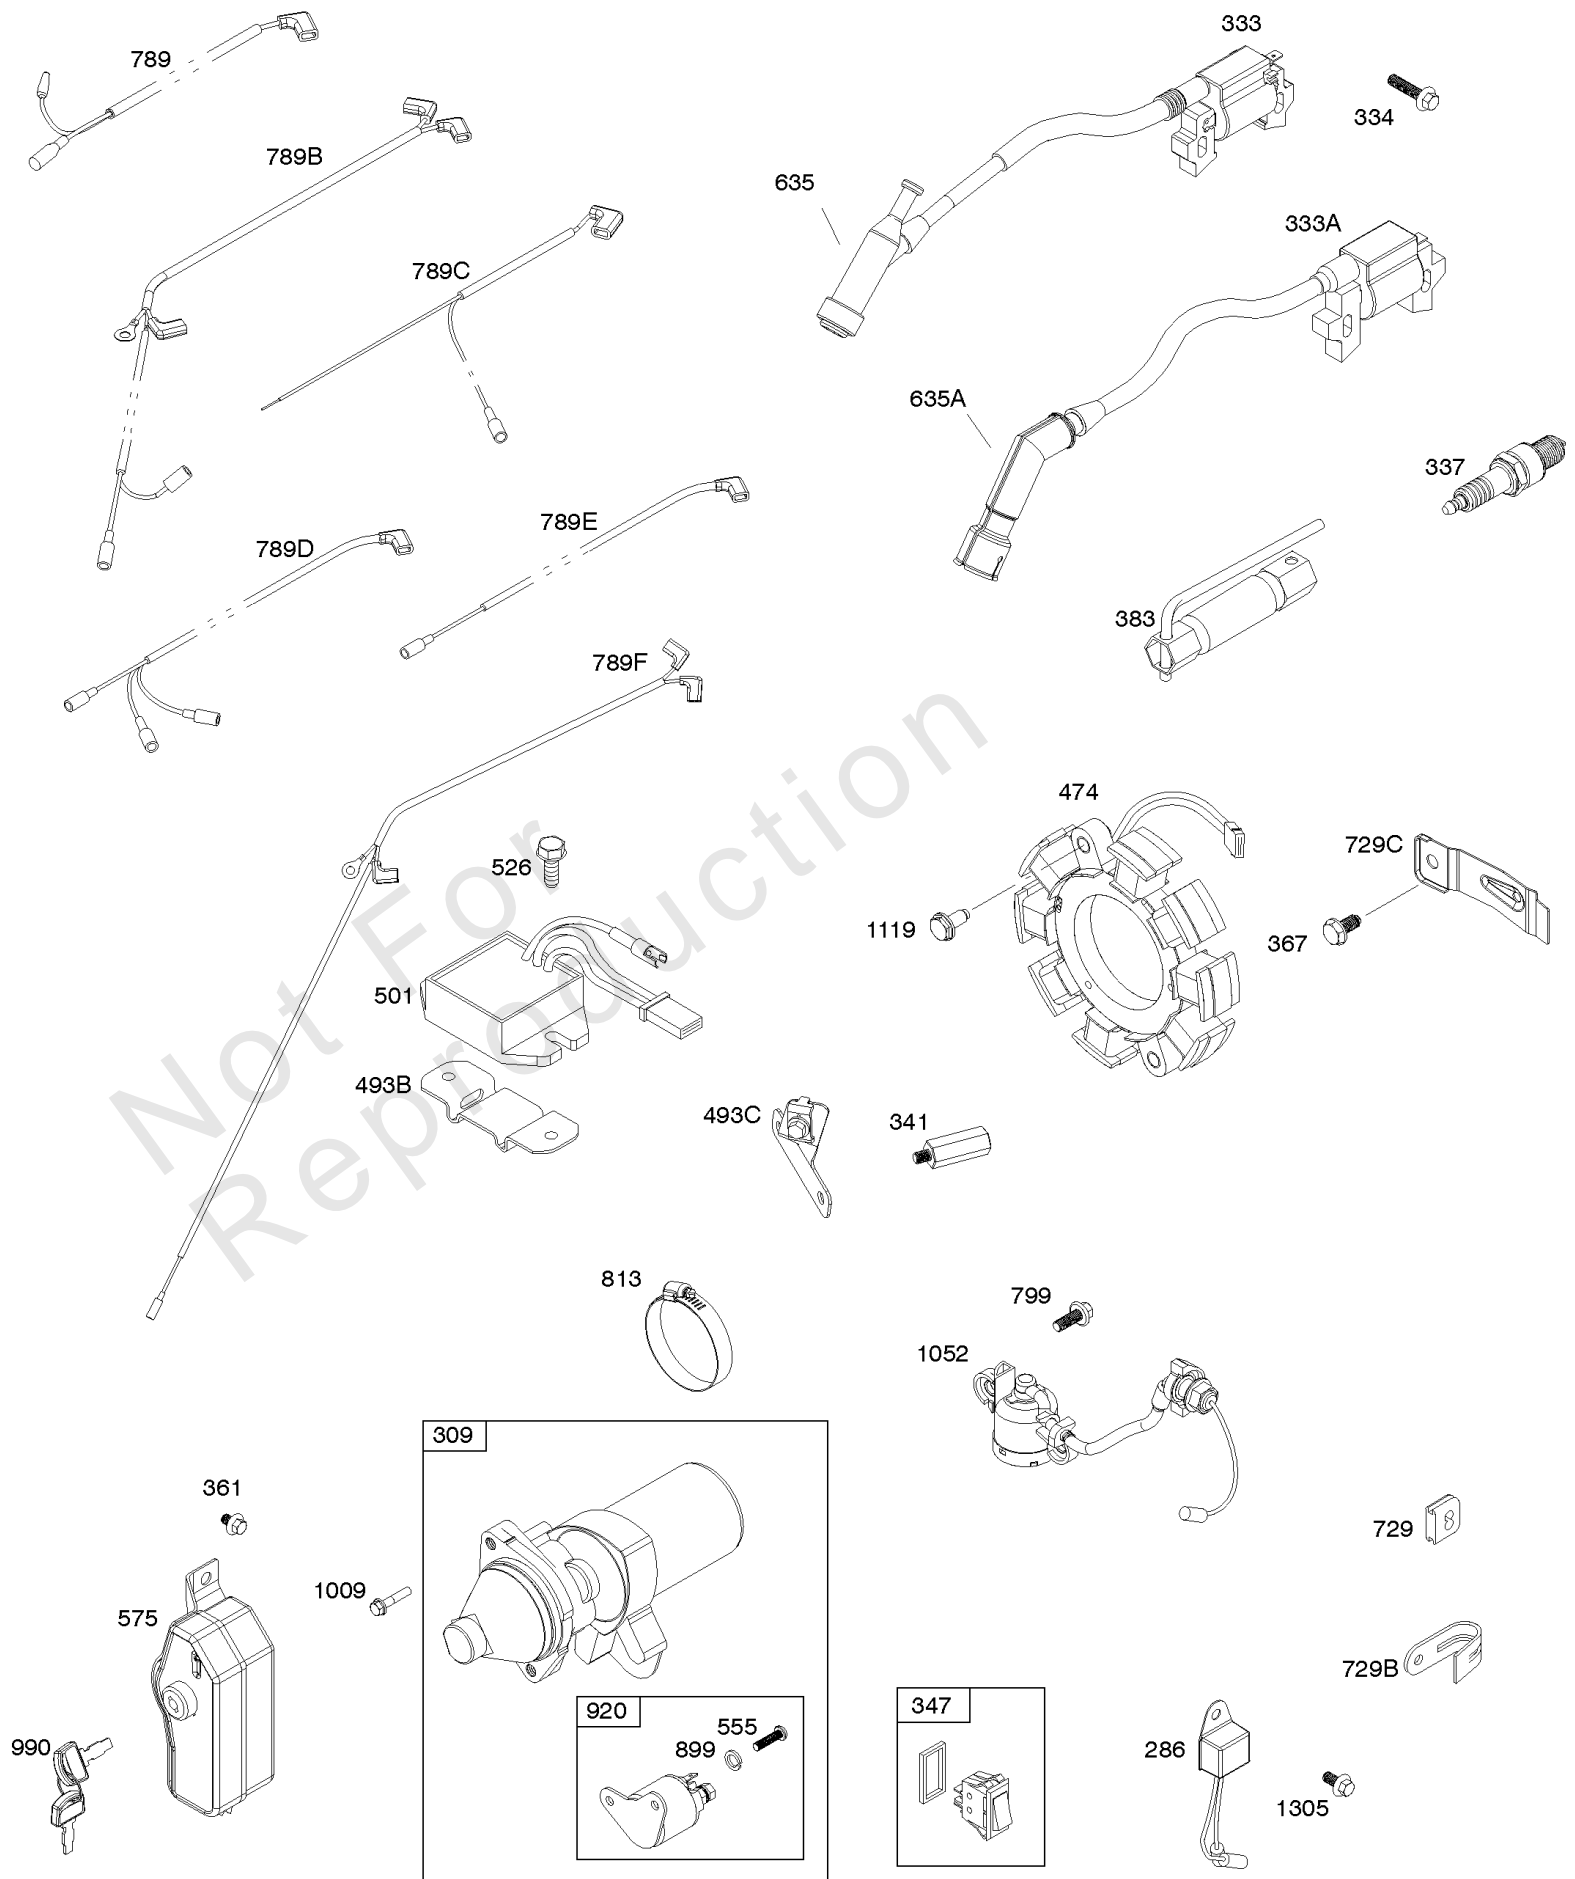

Alternator, Armature, Electrical System, Ignition, Spark Plug

Mfg. No: 19N132-0019-F1

Alternator, Armature, Electrical System, Ignition, Spark Plug

REF NO	PART NO	QTY	DESCRIPTION
286	797772		MODULE, Oil Sensor
309	591780		MOTOR, Starter
333	797769		ARMATURE, Magneto
333A	798616		ARMATURE, Magneto
334	797655		SCREW -(Magneto Armature)
337	798615		PLUG, Spark
341	591341		STUD -(Mounting Bracket)
347	797340		SWITCH, Rocker
361	798618		SCREW -(Starting Switch)
367	798618		SCREW -(Wire Clip)
383	19576S		WRENCH, Spark Plug
493B	691177		BRACKET, Mounting
493C	591342		BRACKET, Mounting
501	845907		REGULATOR
526	690297		SCREW -(Regulator)
555	799532		SCREW -(Starter Solenoid)
575	593734		SWITCH, Starting
635	797658		BOOT, Spark Plug
635A	797685		BOOT, Spark Plug
729	797750		CLIP, Wire
729B	592311		CLIP, Wire
729C	593137		CLIP, Wire
789B	593082		HARNESS, Wiring
799	798975		SCREW -(Oil Sensor)
813	590392		CLAMP
899	799642		WASHER -(Starter Solenoid)
920	799481		SOLENOID, Starter
990	590996		SET, Key
1009	593136		SCREW -(USE REFERENCE 697 ONLY)
1052	797771		SENSOR, Oil
1119	799845		SCREW -(Alternator)
1305	798618		SCREW -(Oil Sensor Module)