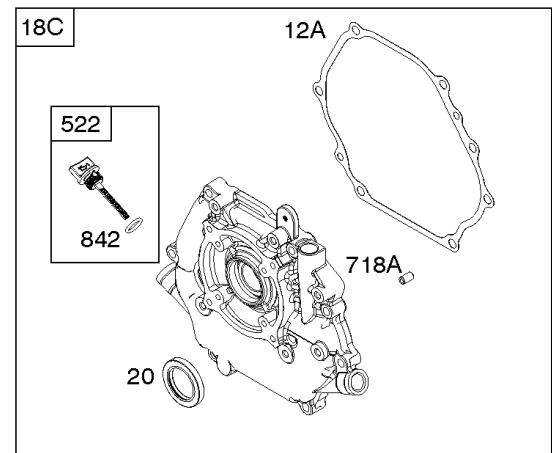

## Camshaft, Crankcase Cover, Crankshaft, Cylinder, Exhaust Bracket, Operator's Manual,

REF NO	PART NO	QTY	DESCRIPTION
1	593106		CYLINDER ASSEMBLY
3	591794		SEAL, Oil -(Magneto Side)
12A	592597		GASKET, Crankcase
15	797793		PLUG, Oil Drain
16A	593084		CRANKSHAFT
17	591792		BEARING, Ball -(Crankshaft)
18C	593661		COVER, Crankcase
20	591793		SEAL, Oil -(PTO Side) (PTO Side)
22	797776		SCREW -(Crankcase Cover/Sump)
22A	593107		SCREW -(Crankcase Cover/Sump)
24	797812		KEY, Flywheel
25	592613		PISTON ASSEMBLY -(Standard)
25	593108		PISTON ASSEMBLY -(.010" Oversize)
25	593109		PISTON ASSEMBLY -(.020" Oversize)
26	593111		SET, Ring -(.020" Oversize)
26	592614		SET, Ring -(Standard)
26	593110		SET, Ring -(.010" Oversize)
27	592044		LOCK, Piston Pin
28	592045		PIN, Piston
29	592046		ROD, Connecting
46	595929		CAMSHAFT -Used After Code Date 15061400
46	592617		CAMSHAFT -Used Before Code Date 15061500
227	592616		LEVER, Governor Control
287	798618		SCREW -(Dipstick Tube)
306	591790		SHIELD, Cylinder
307	798618		SCREW -(Cylinder Shield)
309	591780		MOTOR, Starter
357	590960		KEY, Drive Pulley
492	592037		SHIELD, Crankcase
505	690939		NUT -(Governor Control Lever)
509	798840		SCREW -(Crankcase Shield)
522	799941		PLUG, Dipstick/Fill
522A	797762		PLUG, Dipstick/Fill
562	797230		BOLT -(Governor Control Lever)
614	797229		PIN, Cotter
616	592615		CRANK, Governor
631	797794		WASHER -(Oil Drain Plug)
718	797792		PIN, Locating