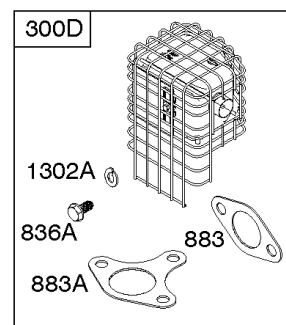

Exhaust System, Fuel Supply

REF NO	PART NO	QTY	DESCRIPTION
187B	593721		LINE, Fuel
190	590964		SCREW -(Fuel Tank)
240A	394358S		FILTER, Fuel
300A	593090		MUFFLER
300B	192569GS		MUFFLER
300D	593128		MUFFLER
346	B5763GS		SCREW -(10-32 x 3/8) (Spark Arrestor)
436	593089		MANIFOLD, Exhaust
529	799933		GROMMET -(Fuel Tank)
601	791850		CLAMP, Hose
676	590953		DEFLECTOR, Muffler
676B	697816		DEFLECTOR, Muffler
677	699203		SCREW -(Muffler Deflector)
677B	699776		SCREW -(Muffler Deflector)
703	590967		CLIP -(Fuel Hose)
705	590965		NUT -(Fuel Tank)
725	595432		SHIELD, Heat
819	798618		SCREW -(Muffler Bracket)
832A	593091		GUARD, Muffler
832B	595453		GUARD, Muffler
832D	595434		GUARD, Muffler
832C	595433		GUARD, Muffler
836A	798976		SCREW -(Muffler Guard)
836B	595455		SCREW -(Muffler Guard)
863A	593733		BRACKET, Muffler
883	797770		GASKET, Exhaust
883A	799797		GASKET, Exhaust
957	794641		CAP, Fuel Tank
957A	799324		CAP, Fuel Tank
972	593095		TANK, Fuel
972A	593720		TANK, Fuel
994	790153		ARRESTOR, Spark
994A	594233		ARRESTOR, Spark
994B	796399		ARRESTOR, Spark
994C	595454		ARRESTOR, Spark
1177	590965		NUT -(Muffler)
1302	590457		WASHER -(Muffler Guard)
1302A	593727		WASHER -(Muffler Guard)
1345	792917		FILTER, Filler Neck
1509	797346		OUTLET, Tank