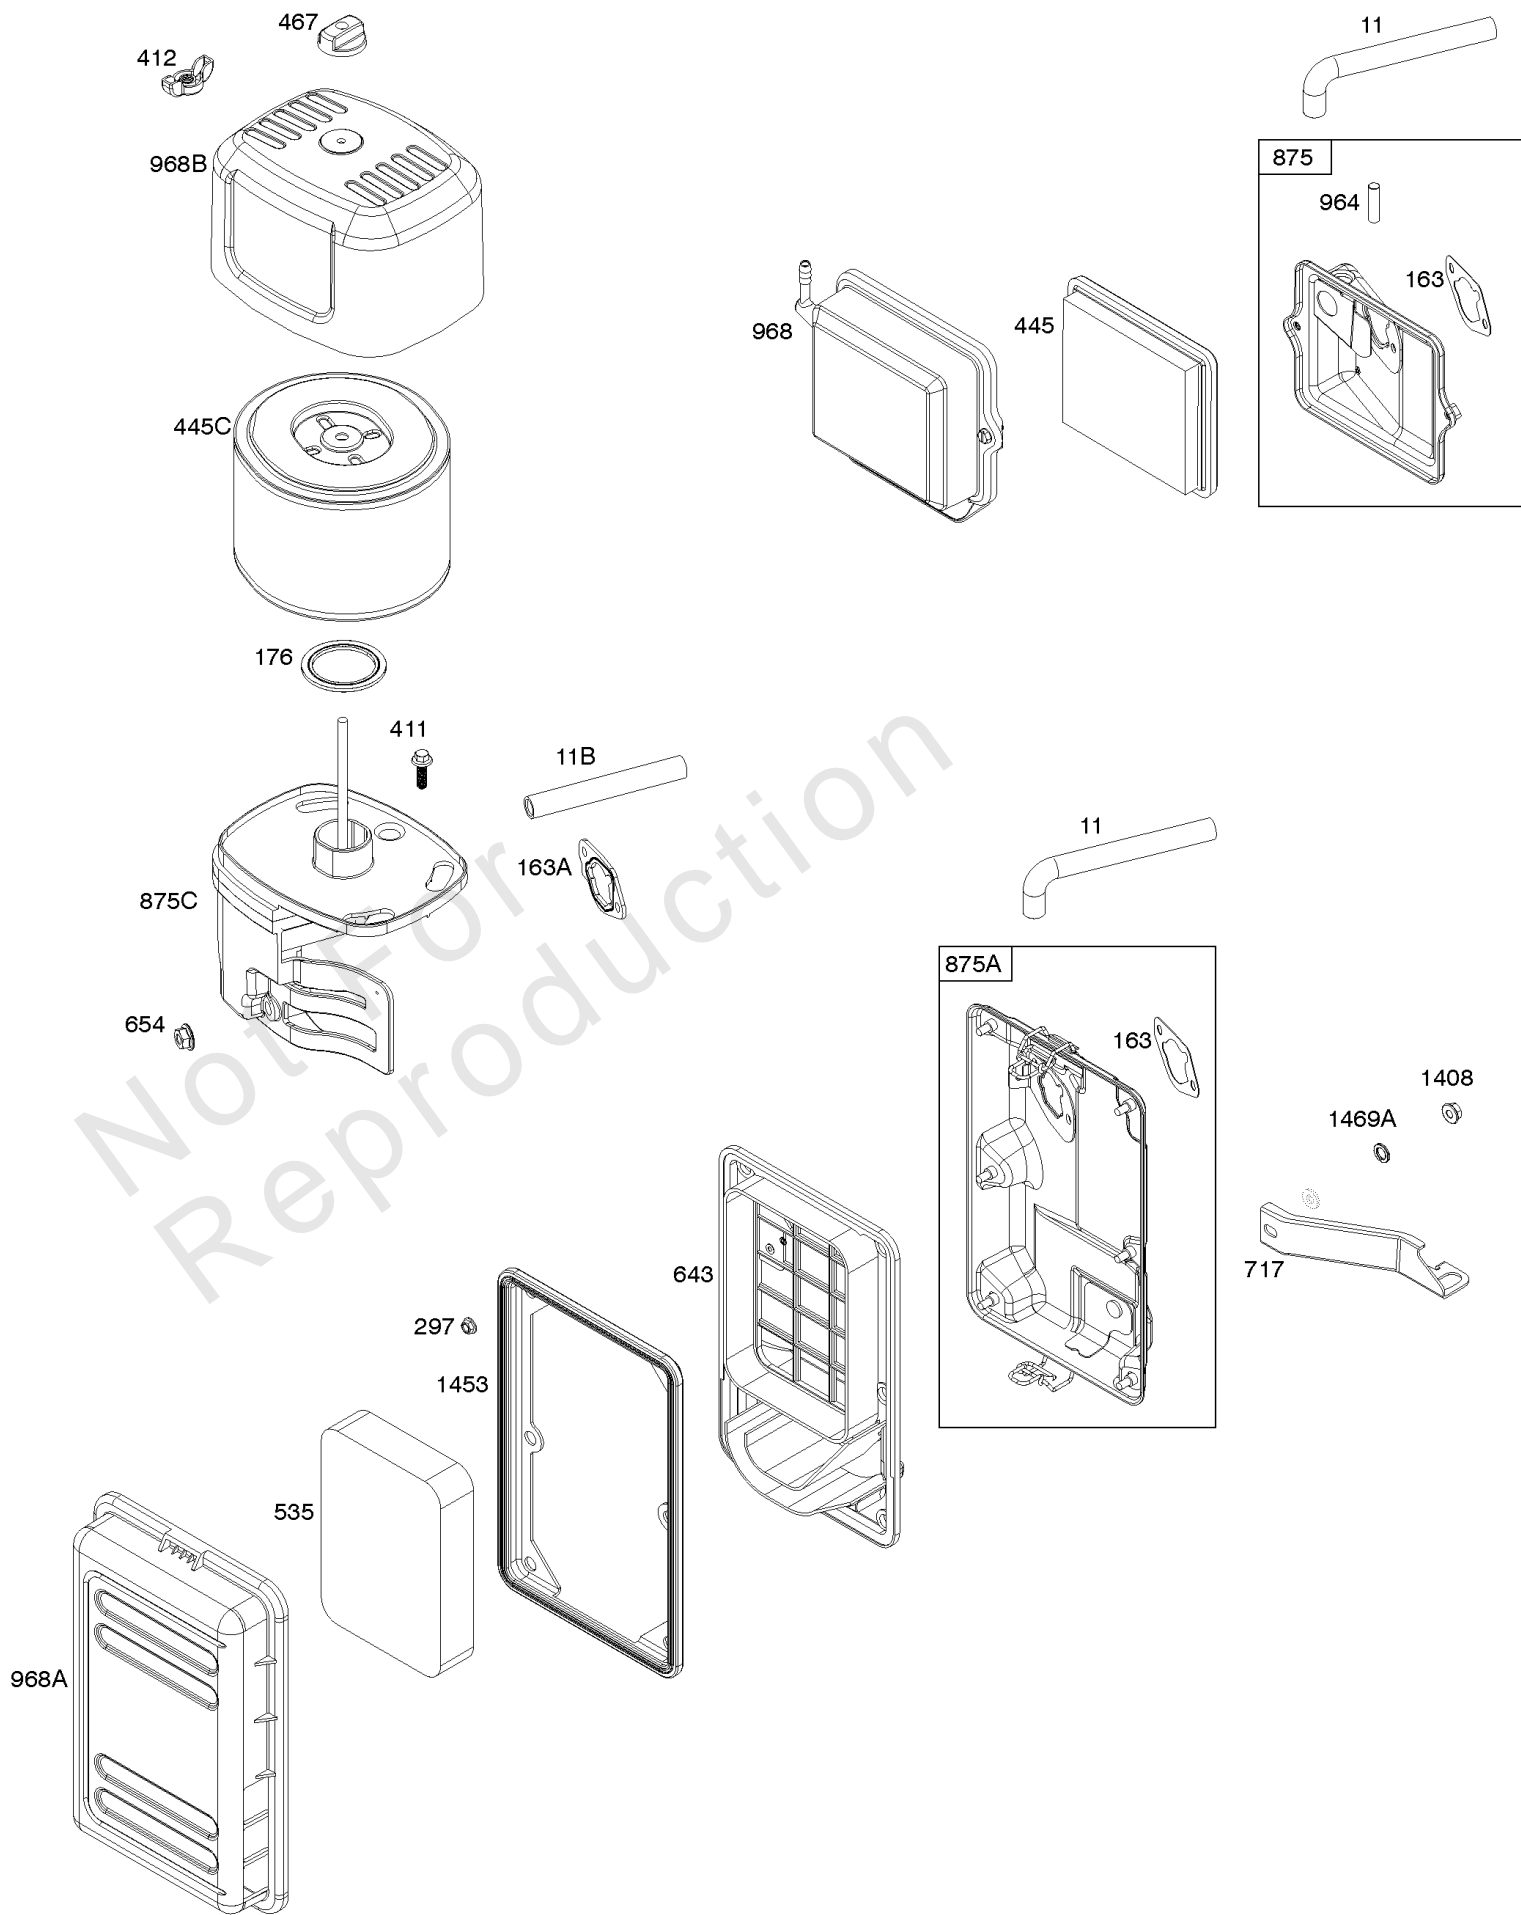

## Air Cleaner

REF NO	PART NO	QTY	DESCRIPTION
11	592353		TUBE, Breather
11B	799832		TUBE, Breather -(Cut To Required Length)
163	797756		GASKET, Air Cleaner
163A	799883		GASKET, Air Cleaner
176	799834		SEAL, O-Ring -(Air Cleaner Base)
297	591808		NUT -(Air Filter Retainer)
411	797686		SCREW -(Air Cleaner Base to Air Cleaner Bracket)
412	799830		NUT -(Air Cleaner Cover)
445	491588S		FILTER, A/C Cartridge
445C	592605		FILTER, A/C Cartridge
467	691985		KNOB, Air Cleaner Cover
535	591778		FILTER-AIR CLEANER FO
643	591806		RETAINER, Air Filter
654	690939		NUT -(Carburetor)
717	593134		BRACKET, Air Cleaner
875	799776		BASE, Air Cleaner
875A	591804		BASE, Air Cleaner
875C	593088		BASE, Air Cleaner
964	799159		CAP, Connector
968A	591803		COVER, Air Cleaner
968B	593087		COVER, Air Cleaner
1408	690939		NUT -(Air Cleaner Bracket)
1453	591807		SEAL, Air Cleaner Cover
1469A	22097GS		WASHER -(Air Cleaner Bracket)