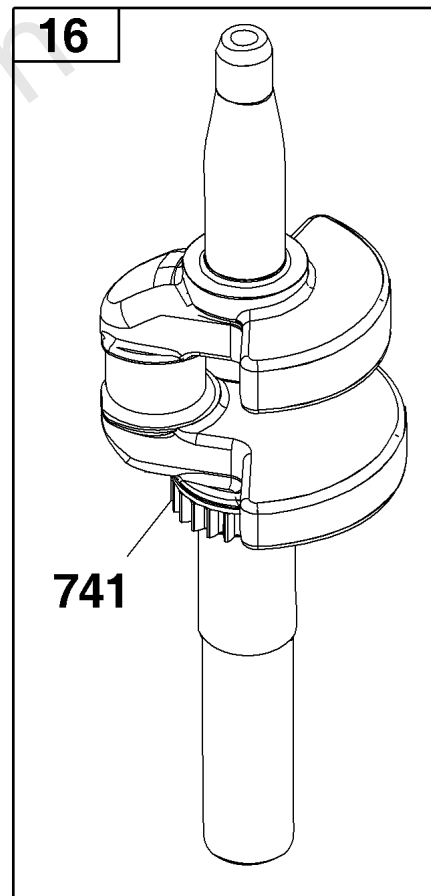

Crankshaft Group

REF NO	PART NO	QTY	DESCRIPTION
16	597471	1	CRANKSHAFT
24	222698S	1	KEY, Flywheel
25	590404	1	PISTON ASSEMBLY -(Standard)
25	590405	1	PISTON ASSEMBLY -(.020 Oversize)
26	590402	1	SET, Ring -(Standard)
26	590403	1	SET, Ring -(.020 Oversize)
27	691588	1	LOCK, Piston Pin
28	298909	1	PIN, Piston
29	796470	1	ROD, Connecting
32	691664	1	SCREW -(Connecting Rod)(Short)
32A	695759	1	SCREW -(Connecting Rod)()
46	694039	1	CAMSHAFT
598	592587	1	SHIM, End Play
741	797521	1	GEAR, Timing