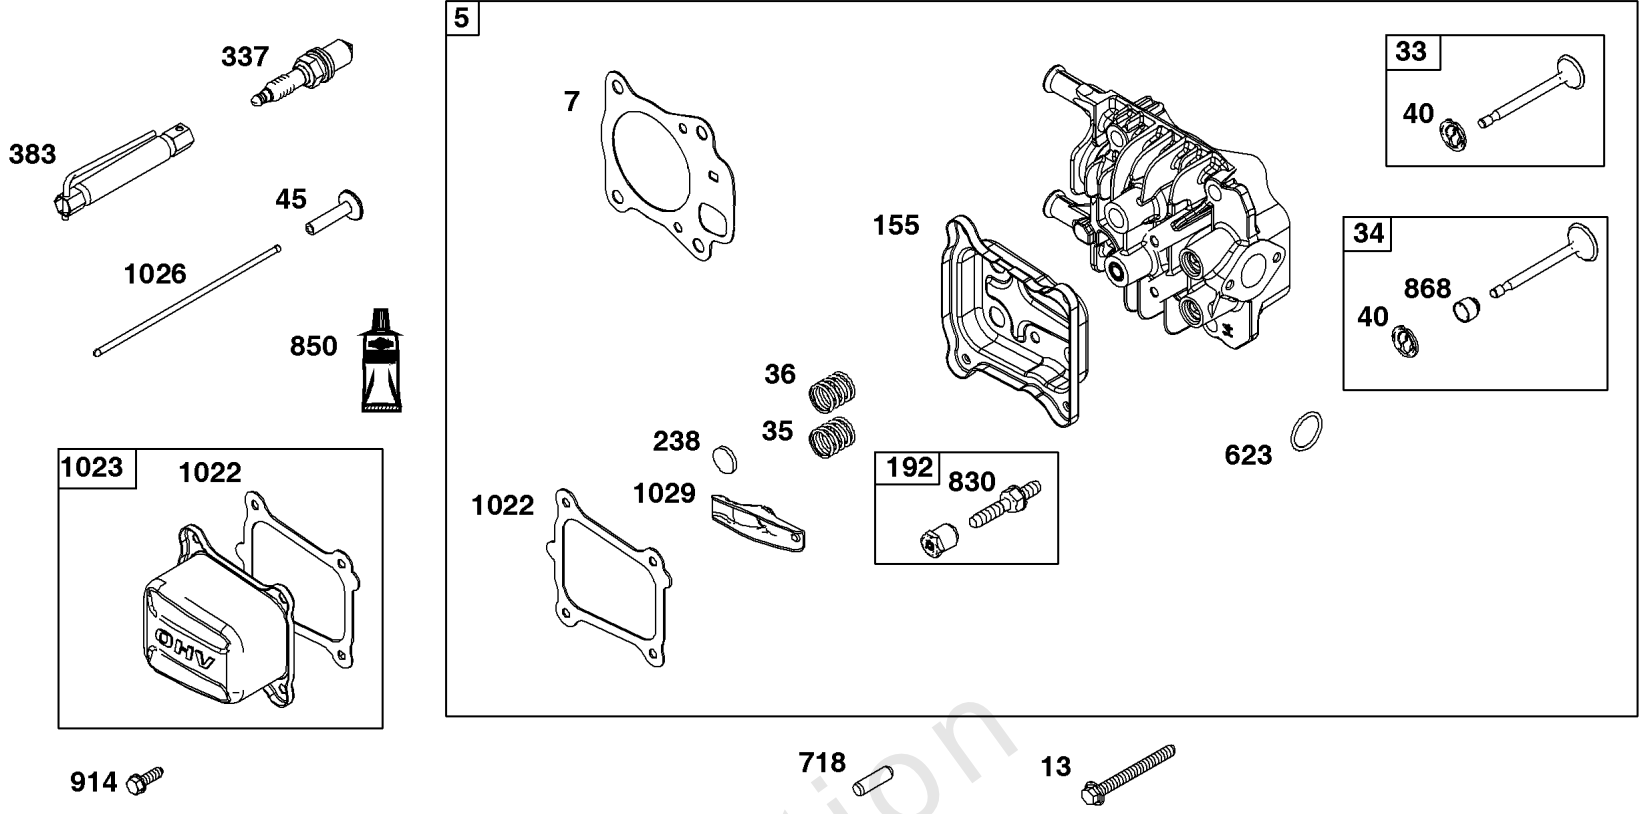

## Crankshaft Group

REF NO	PART NO	QTY	DESCRIPTION
16	597471	1	CRANKSHAFT
24	222698S	1	KEY, Flywheel
25	590404	1	PISTON ASSEMBLY -(Standard)
25	590405	1	PISTON ASSEMBLY -(.020 Oversize)
26	590402	1	SET, Ring -(Standard)
26	590403	1	SET, Ring -(.020 Oversize)
27	691588	1	LOCK, Piston Pin
28	298909	1	PIN, Piston
29	796470	1	ROD, Connecting
32	691664	1	SCREW -(Connecting Rod)(Short)
32A	695759	1	SCREW -(Connecting Rod)()
46	694039	1	CAMSHAFT
598	592587	1	SHIM, End Play
741	797521	1	GEAR, Timing

## Cylinder Group

REF NO	PART NO	QTY	DESCRIPTION
1	597402	1	CYLINDER ASSEMBLY
3	299819S	1	SEAL, Oil -(Magneto Side)
7	-----	1	GASKET, Cylinder Head -(Part information located in Cylinder Head Group.)
12	-----	1	GASKET, Crankcase -(Part information located in Sump and Lubrication Group.)
20	-----	1	SEAL, Oil -(Part information located in Sump and Lubrication Group.)
358	597320	1	GASKET SET, Engine
404	690272	1	WASHER -(Governor Crank)
524	-----	1	SEAL, O-Ring -(Part information located in Sump and Lubrication Group.)
615	690340	1	RETAINER, Governor Shaft
616	84007235	1	CRANK, Governor
623	-----	1	SEAL, O-Ring -(Part information located in Carburetor Group.)
718	690959	2	PIN, Locating
725	597313	1	SHIELD, Heat
728	793480	2	SCREW -(Heat Shield)
842	-----	1	SEAL, O-Ring -(Part information located in Sump and Lubrication Group.)
868	-----	1	SEAL, Valve -(Part information located in Cylinder Head Group.)
1022	-----	1	GASKET, Rocker Cover -(Part information located in Cylinder Head Group.)
1263	697124	1	REED, Breather
1264	793453	1	SCREW -(Breather Reed)
1319	794467	1	LABEL, Warning