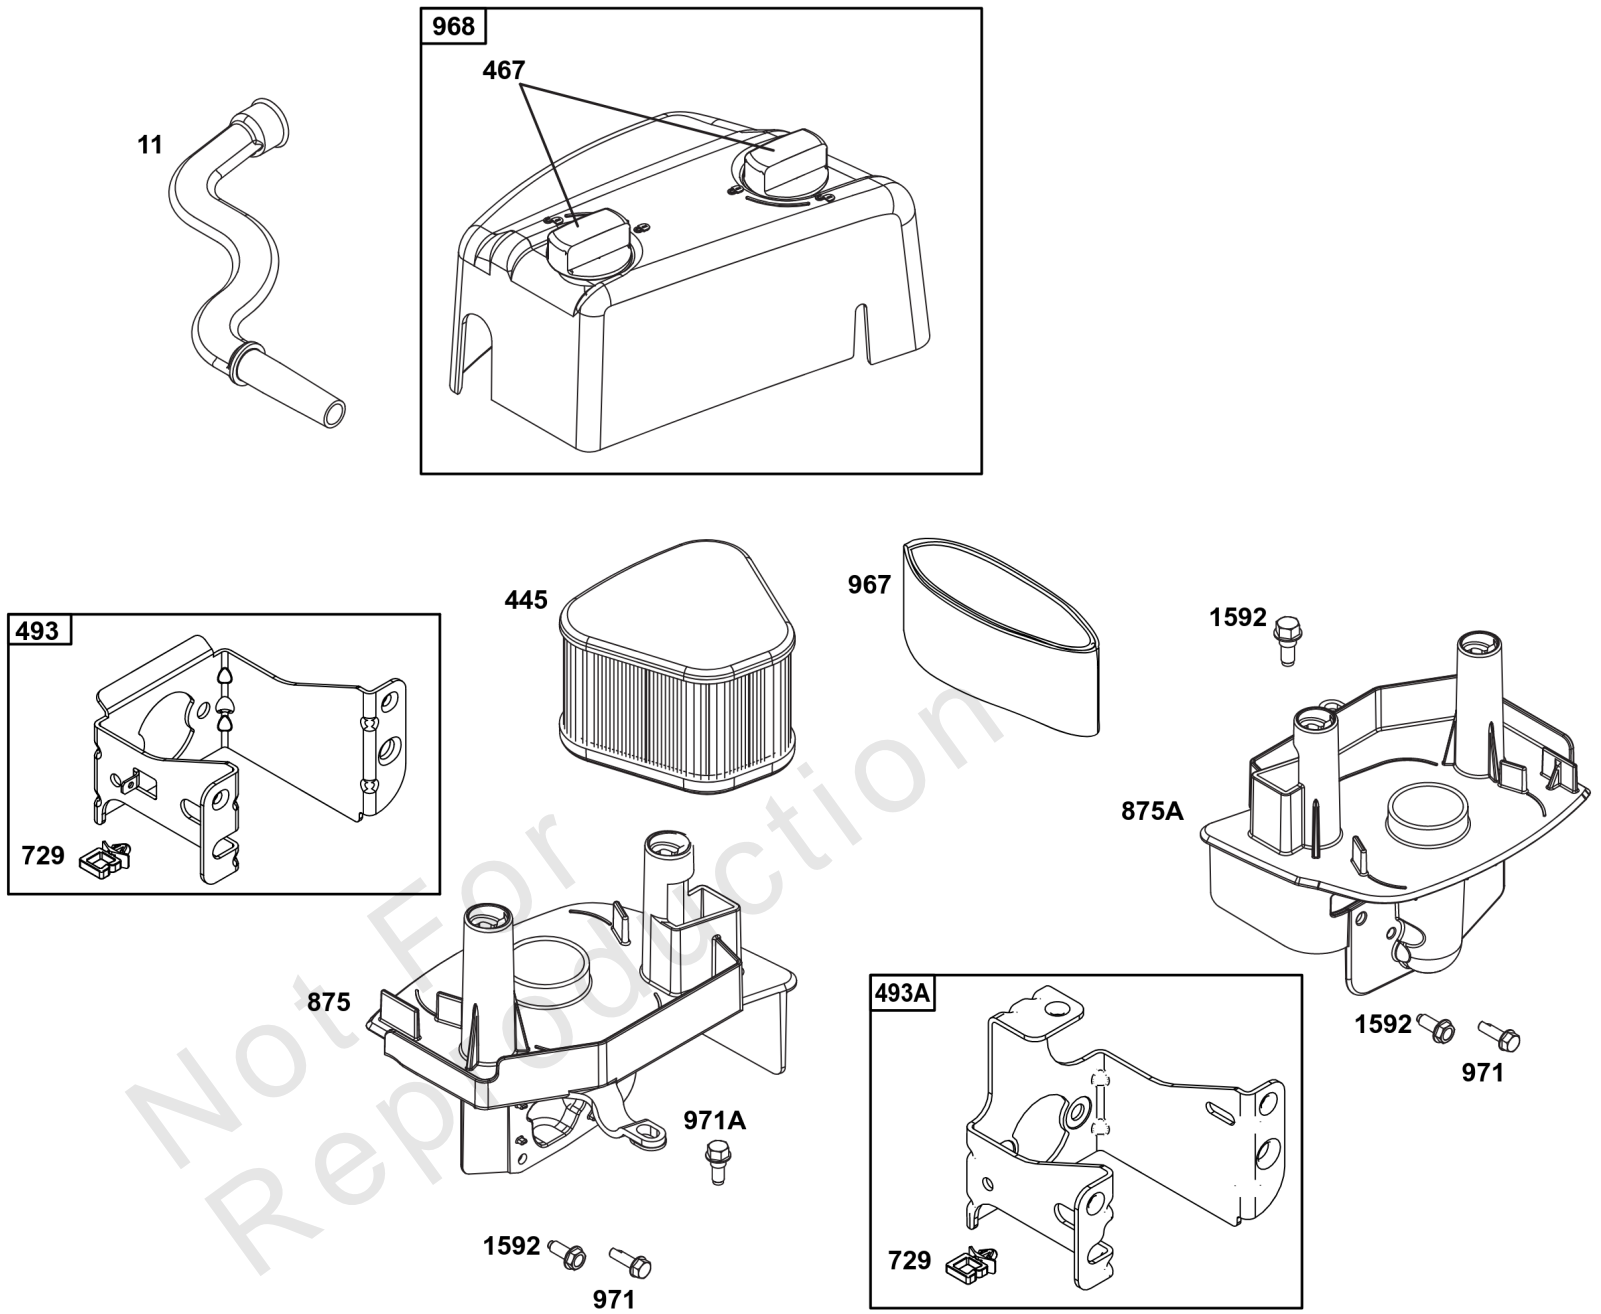

# Parts Manual

Mfg. No: 125P02-0012-F1

---

<b>Model Components</b>	<b>Page</b>
Air Cleaner Group.....	4
Blower Housing.....	6
Carburetor Group.....	8
Controls Group.....	10
Crankshaft Group.....	12
Cylinder Group.....	14
Cylinder Head Group.....	16
Exhaust Group.....	18
Flywheel, Ignition, and Starter Group.....	20
Fuel Supply Group.....	22
Replacement Engine - Europe, Middle East & Africa.....	24
Sump and Lubrication Group.....	25

## Air Cleaner Group

REF NO	PART NO	QTY	DESCRIPTION
11	597409	1	TUBE, Breather
445	597265	1	FILTER, A/C Cartridge
467	597244	2	KNOB, Air Cleaner Cover
493	-----	1	BRACKET, Mounting -(Part information located in Carburetor Group.)
493A	-----	1	BRACKET, Mounting -(Part information located in Carburetor Group.)
729	-----	1	CLIP, Wire -(Part information located in Carburetor Group.)
875	597264	1	BASE, Air Cleaner -Used Before Code Date 20072700
875A	84006040	1	BASE, Air Cleaner -Used After Code Date 20072600
967	597266	1	FILTER, Pre Cleaner
968	597401	1	COVER, Air Cleaner
971	590552	1	SCREW -(Air Cleaner Base to Carburetor/Throttle Body)
971A	597410	1	SCREW -Used Before Code Date 20072700
1592	793480	2	SCREW -(Air Cleaner Base to Mounting Bracket) -Used Before Code Date 20072700
1592	793480	3	SCREW -(Air Cleaner Base to Mounting Bracket) -Used After Code Date 20072600