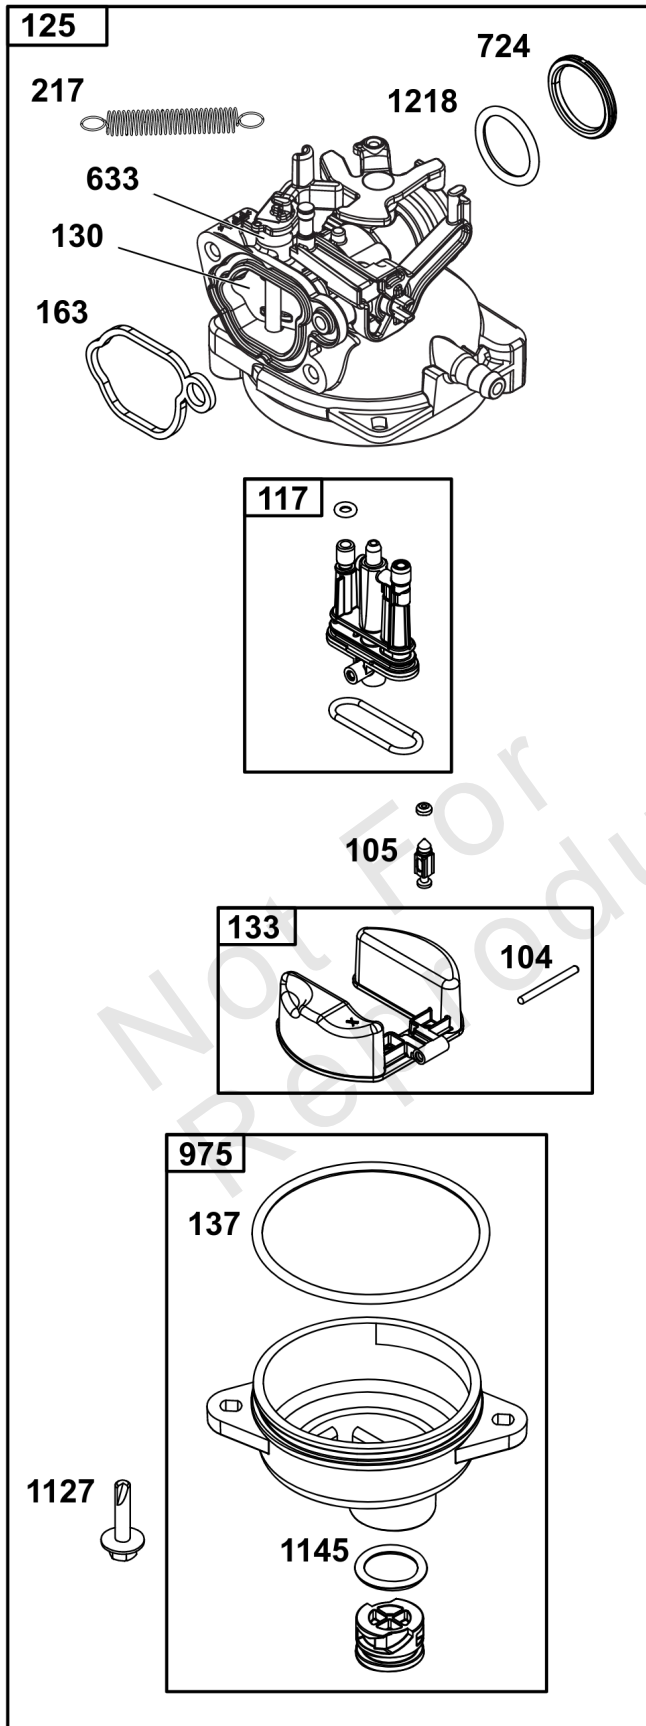

Carburetor Group

REF NO	PART NO	QTY	DESCRIPTION
104	590558	1	PIN, Float Hinge
105	594581	1	VALVE, Float Needle
117	597408	1	JET, Main -(Standard) (-Used Before Code Date 21112400)
117	84007561	1	JET, Main -(Standard) (-Used Before Code Date 21112300)
118	84006446		JET, Main -(High Altitude) (-Used Before Code Date 21112400)
118	84007563	1	JET, Main -(High Altitude) (-Used After Code Date 21112300)
121	594636	1	KIT, Carburetor Overhaul -(Service Kits may include extra parts not specific to this engine.)
122	590549	1	SPACER, Carburetor
125	597096	1	CARBURETOR -(-Used Before Code Date 21112400)
125	84007564	1	CARBURETOR -(-Used After Code Date 21112300)
130	597444	1	VALVE, Choke
133	591120	1	FLOAT, Carburetor
137	594633	1	GASKET, Float Bowl
163	799580	1	GASKET, Air Cleaner
217	590740	1	SPRING, Choke Return
493	593330	1	BRACKET, Mounting -Used Before Code Date 20072700
493A	84006039	1	BRACKET, Mounting -Used After Code Date 20072600
623	799581	1	SEAL, O-Ring -(Carburetor Spacer)
633	84002188	1	SEAL, Choke/Throttle Shaft
724	697478	1	RETAINER, Seal -(Carburetor)
729	594752	1	CLIP, Wire
951	591104	1	LEVER, Choke
975	594632	1	BOWL, Float
1127	590554	2	SCREW -(Float Bowl to Carburetor Body)
1145	597314	1	SEAL, O-Ring
1218	270344S	1	SEAL, O-Ring -(Carburetor)
1238	590562	2	SCREW -(Carburetor Spacer)