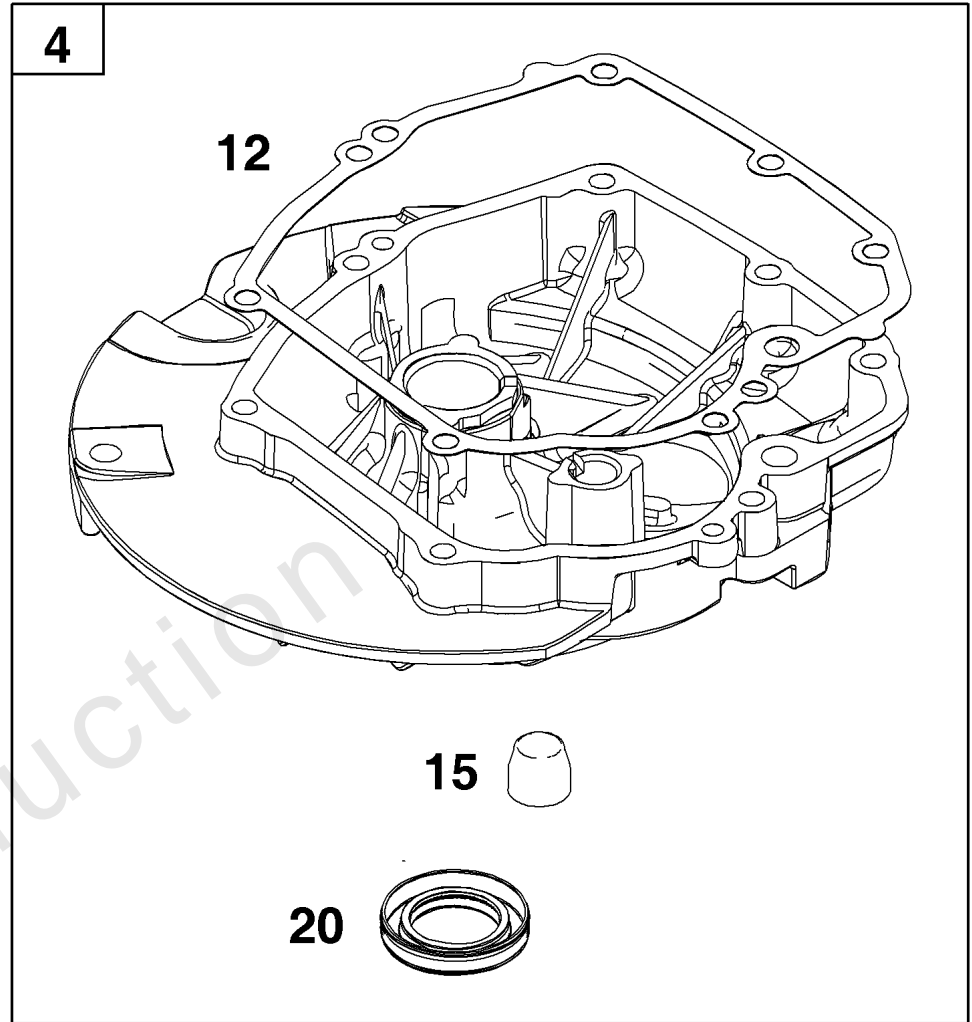

718

22

Sump and Lubrication Group

REF NO	PART NO	QTY	DESCRIPTION
4	493279	1	SUMP, Engine
12	692232	1	GASKET, Crankcase
15	691680	1	PLUG, Oil Drain
20	399781S	1	SEAL, Oil -(PTO Side)
22	691092	7	SCREW -(Crankcase Cover/Sump)
43	796650	1	SLINGER, Governor/Oil
523	796503	1	DIPSTICK -(Black)
524	691876	1	SEAL, O-Ring -(Dipstick Tube)
718	690959	2	PIN, Locating
842	691031	1	SEAL, O-Ring -(Dipstick Cap)
847	596092	1	DIPSTICK/TUBE ASSEMBLY

Not For Reproduction