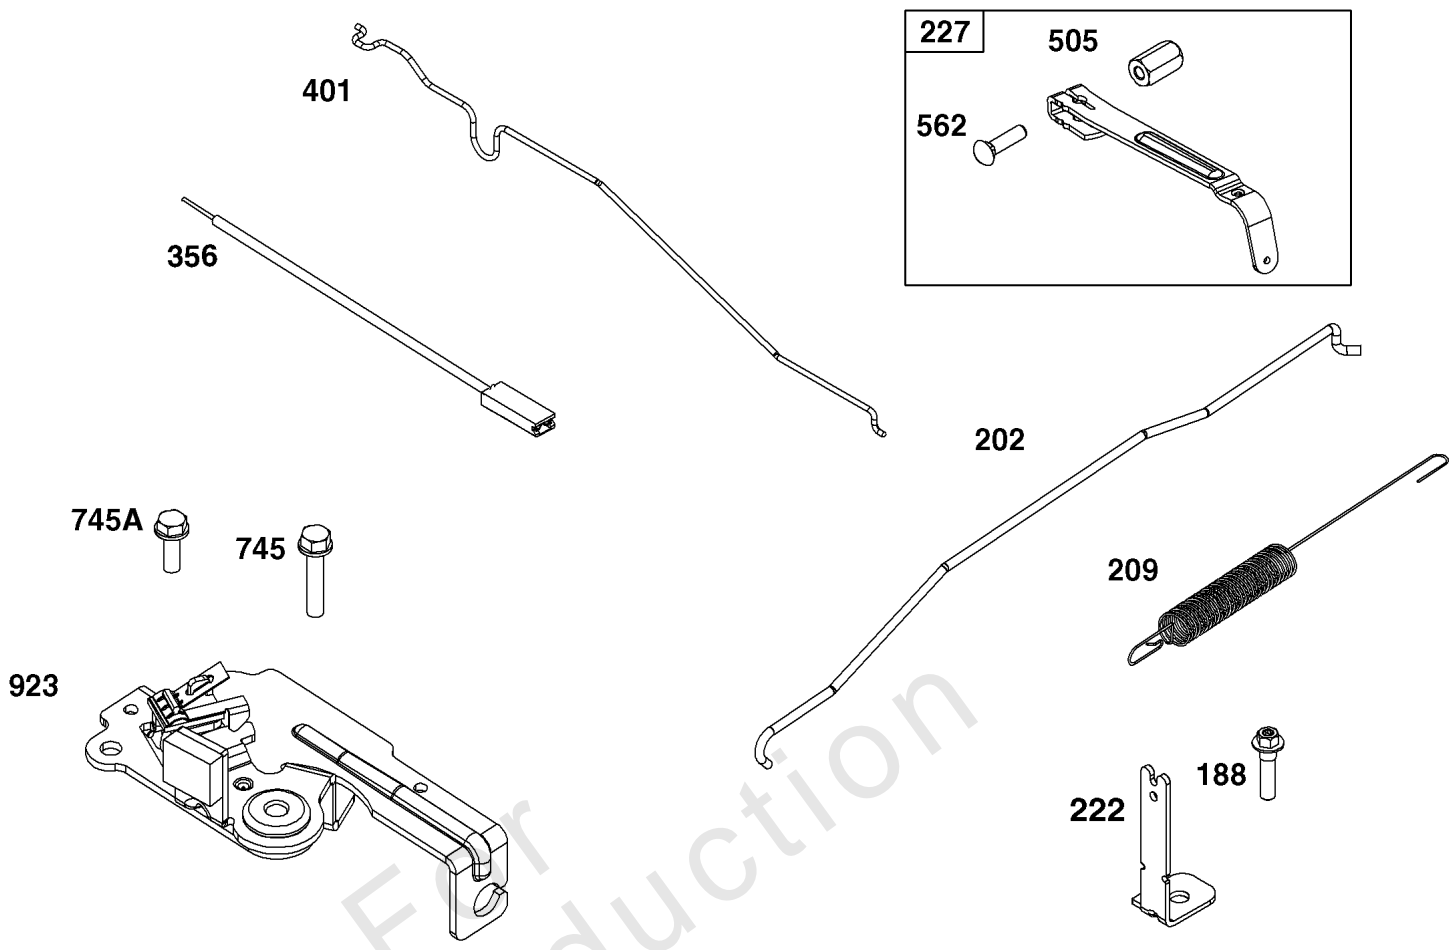

## Carburetor Group

REF NO	PART NO	QTY	DESCRIPTION
104	590558	1	PIN, Float Hinge
105	594581	1	VALVE, Float Needle
117	597408	1	JET, Main -(Standard) ( -Used Before Code Date 21112400)
117	84007561	1	JET, Main -(Standard) ( -Used Before Code Date 21112300)
118	84006446		JET, Main -(High Altitude) ( -Used Before Code Date 21112400)
118	84007563	1	JET, Main -(High Altitude) ( -Used After Code Date 21112300)
121	594636	1	KIT, Carburetor Overhaul -(Service Kits may include extra parts not specific to this engine.)
122	590549	1	SPACER, Carburetor
125	597096	1	CARBURETOR -( -Used Before Code Date 21112400)
125	84007564	1	CARBURETOR -( -Used After Code Date 21112300)
130	597444	1	VALVE, Choke
133	591120	1	FLOAT, Carburetor
137	594633	1	GASKET, Float Bowl
163	799580	1	GASKET, Air Cleaner
217	590740	1	SPRING, Choke Return
493	593330	1	BRACKET, Mounting -Used Before Code Date 20072700
493A	84006039	1	BRACKET, Mounting -Used After Code Date 20072600
623	799581	1	SEAL, O-Ring -(Carburetor Spacer)
633	84002188	1	SEAL, Choke/Throttle Shaft
724	697478	1	RETAINER, Seal -(Carburetor)
729	594752	1	CLIP, Wire
951	591104	1	LEVER, Choke
975	594632	1	BOWL, Float
1127	590554	2	SCREW -(Float Bowl to Carburetor Body)
1145	597314	1	SEAL, O-Ring
1218	270344S	1	SEAL, O-Ring -(Carburetor)
1238	590562	2	SCREW -(Carburetor Spacer)