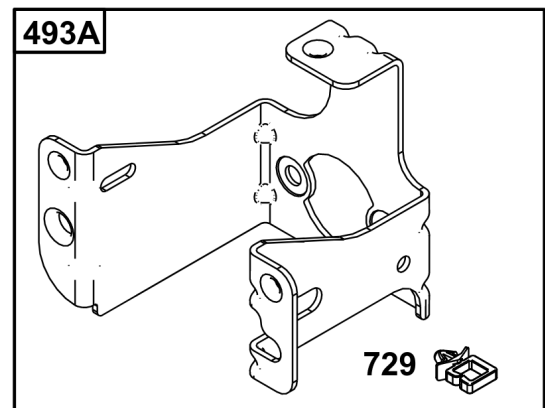

Carburetor Group

REF NO	PART NO	QTY	DESCRIPTION
104	590558	1	PIN, Float Hinge
105	594581	1	VALVE, Float Needle
117	597408	1	JET, Main -(Standard) (-Used Before Code Date 21112400)
117	84007561	1	JET, Main -(Standard) (-Used Before Code Date 21112300)
118	84006446		JET, Main -(High Altitude) (-Used Before Code Date 21112400)
118	84007563	1	JET, Main -(High Altitude) (-Used After Code Date 21112300)
121	594636	1	KIT, Carburetor Overhaul -(Service Kits may include extra parts not specific to this engine.)
122	590549	1	SPACER, Carburetor
125	597096	1	CARBURETOR -(-Used Before Code Date 21112400)
125	84007564	1	CARBURETOR -(-Used After Code Date 21112300)
130	597444	1	VALVE, Choke
133	591120	1	FLOAT, Carburetor
137	594633	1	GASKET, Float Bowl
163	799580	1	GASKET, Air Cleaner
217	590740	1	SPRING, Choke Return
493	593330	1	BRACKET, Mounting -Used Before Code Date 20072700
493A	84006039	1	BRACKET, Mounting -Used After Code Date 20072600
623	799581	1	SEAL, O-Ring -(Carburetor Spacer)
633	84002188	1	SEAL, Choke/Throttle Shaft
724	697478	1	RETAINER, Seal -(Carburetor)
729	594752	1	CLIP, Wire
951	591104	1	LEVER, Choke
975	594632	1	BOWL, Float
1127	590554	2	SCREW -(Float Bowl to Carburetor Body)
1145	597314	1	SEAL, O-Ring
1218	270344S	1	SEAL, O-Ring -(Carburetor)
1238	590562	2	SCREW -(Carburetor Spacer)