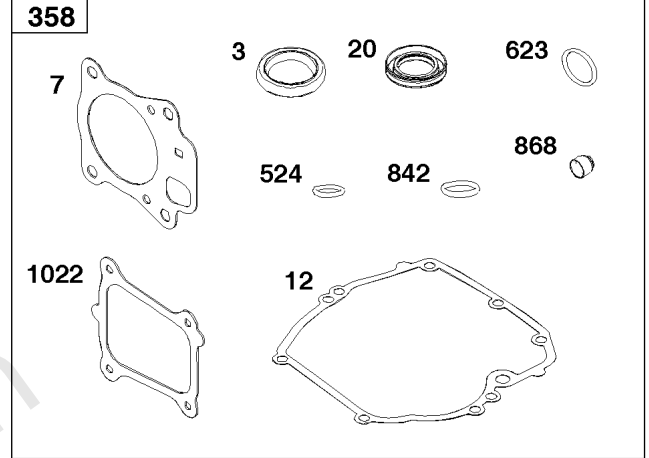

Not For
Reproduction