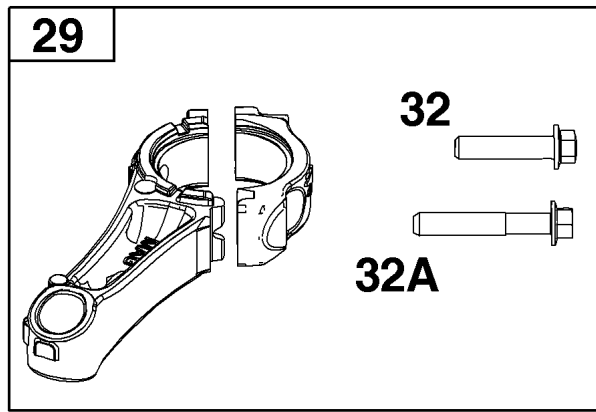

Crankshaft Group

REF NO	PART NO	QTY	DESCRIPTION
16	597471	1	CRANKSHAFT
24	222698S	1	KEY, Flywheel
25	590404	1	PISTON ASSEMBLY -(Standard)
25	590405	1	PISTON ASSEMBLY -(.020 Oversize)
26	590402	1	SET, Ring -(Standard)
26	590403	1	SET, Ring -(.020 Oversize)
27	691588	1	LOCK, Piston Pin
28	298909	1	PIN, Piston
29	796470	1	ROD, Connecting
32	691664	1	SCREW -(Connecting Rod)(Short)
32A	695759	1	SCREW -(Connecting Rod)()
46	694039	1	CAMSHAFT
598	592587	1	SHIM, End Play
741	797521	1	GEAR, Timing