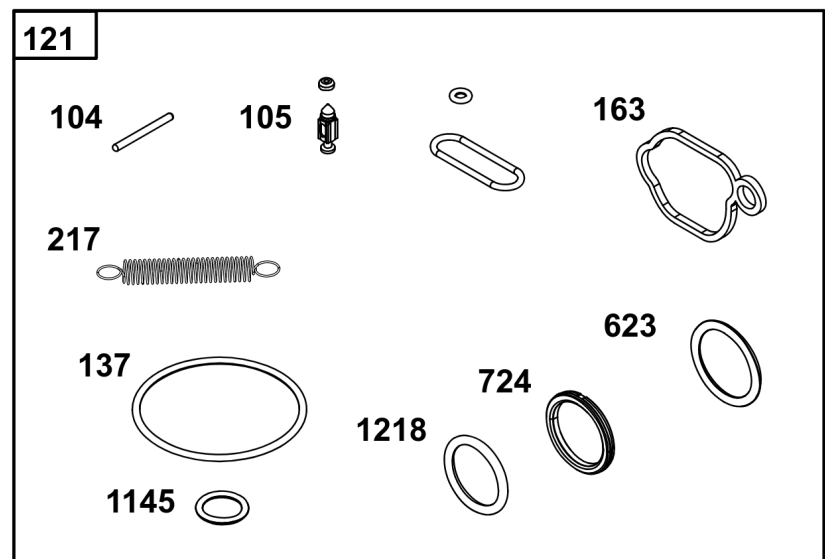

Carburetor Group

REF NO	PART NO	QTY	DESCRIPTION
104	590558	1	PIN, Float Hinge
105	594581	1	VALVE, Float Needle
117	597408	1	JET, Main -(Standard) (-Used Before Code Date 21112400)
117	84007561	1	JET, Main -(Standard) (-Used Before Code Date 21112300)
118	84006446		JET, Main -(High Altitude) (-Used Before Code Date 21112400)
118	84007563	1	JET, Main -(High Altitude) (-Used After Code Date 21112300)
121	594636	1	KIT, Carburetor Overhaul -(Service Kits may include extra parts not specific to this engine.)
122	590549	1	SPACER, Carburetor
125	597096	1	CARBURETOR -(-Used Before Code Date 21112400)
125	84007564	1	CARBURETOR -(-Used After Code Date 21112300)
130	597444	1	VALVE, Choke
133	591120	1	FLOAT, Carburetor
137	594633	1	GASKET, Float Bowl
163	799580	1	GASKET, Air Cleaner
217	590740	1	SPRING, Choke Return
493	593330	1	BRACKET, Mounting -Used Before Code Date 20072700
493A	84006039	1	BRACKET, Mounting -Used After Code Date 20072600
623	799581	1	SEAL, O-Ring -(Carburetor Spacer)
633	84002188	1	SEAL, Choke/Throttle Shaft
724	697478	1	RETAINER, Seal -(Carburetor)
729	594752	1	CLIP, Wire
951	591104	1	LEVER, Choke
975	594632	1	BOWL, Float
1127	590554	2	SCREW -(Float Bowl to Carburetor Body)
1145	597314	1	SEAL, O-Ring
1218	270344S	1	SEAL, O-Ring -(Carburetor)
1238	590562	2	SCREW -(Carburetor Spacer)