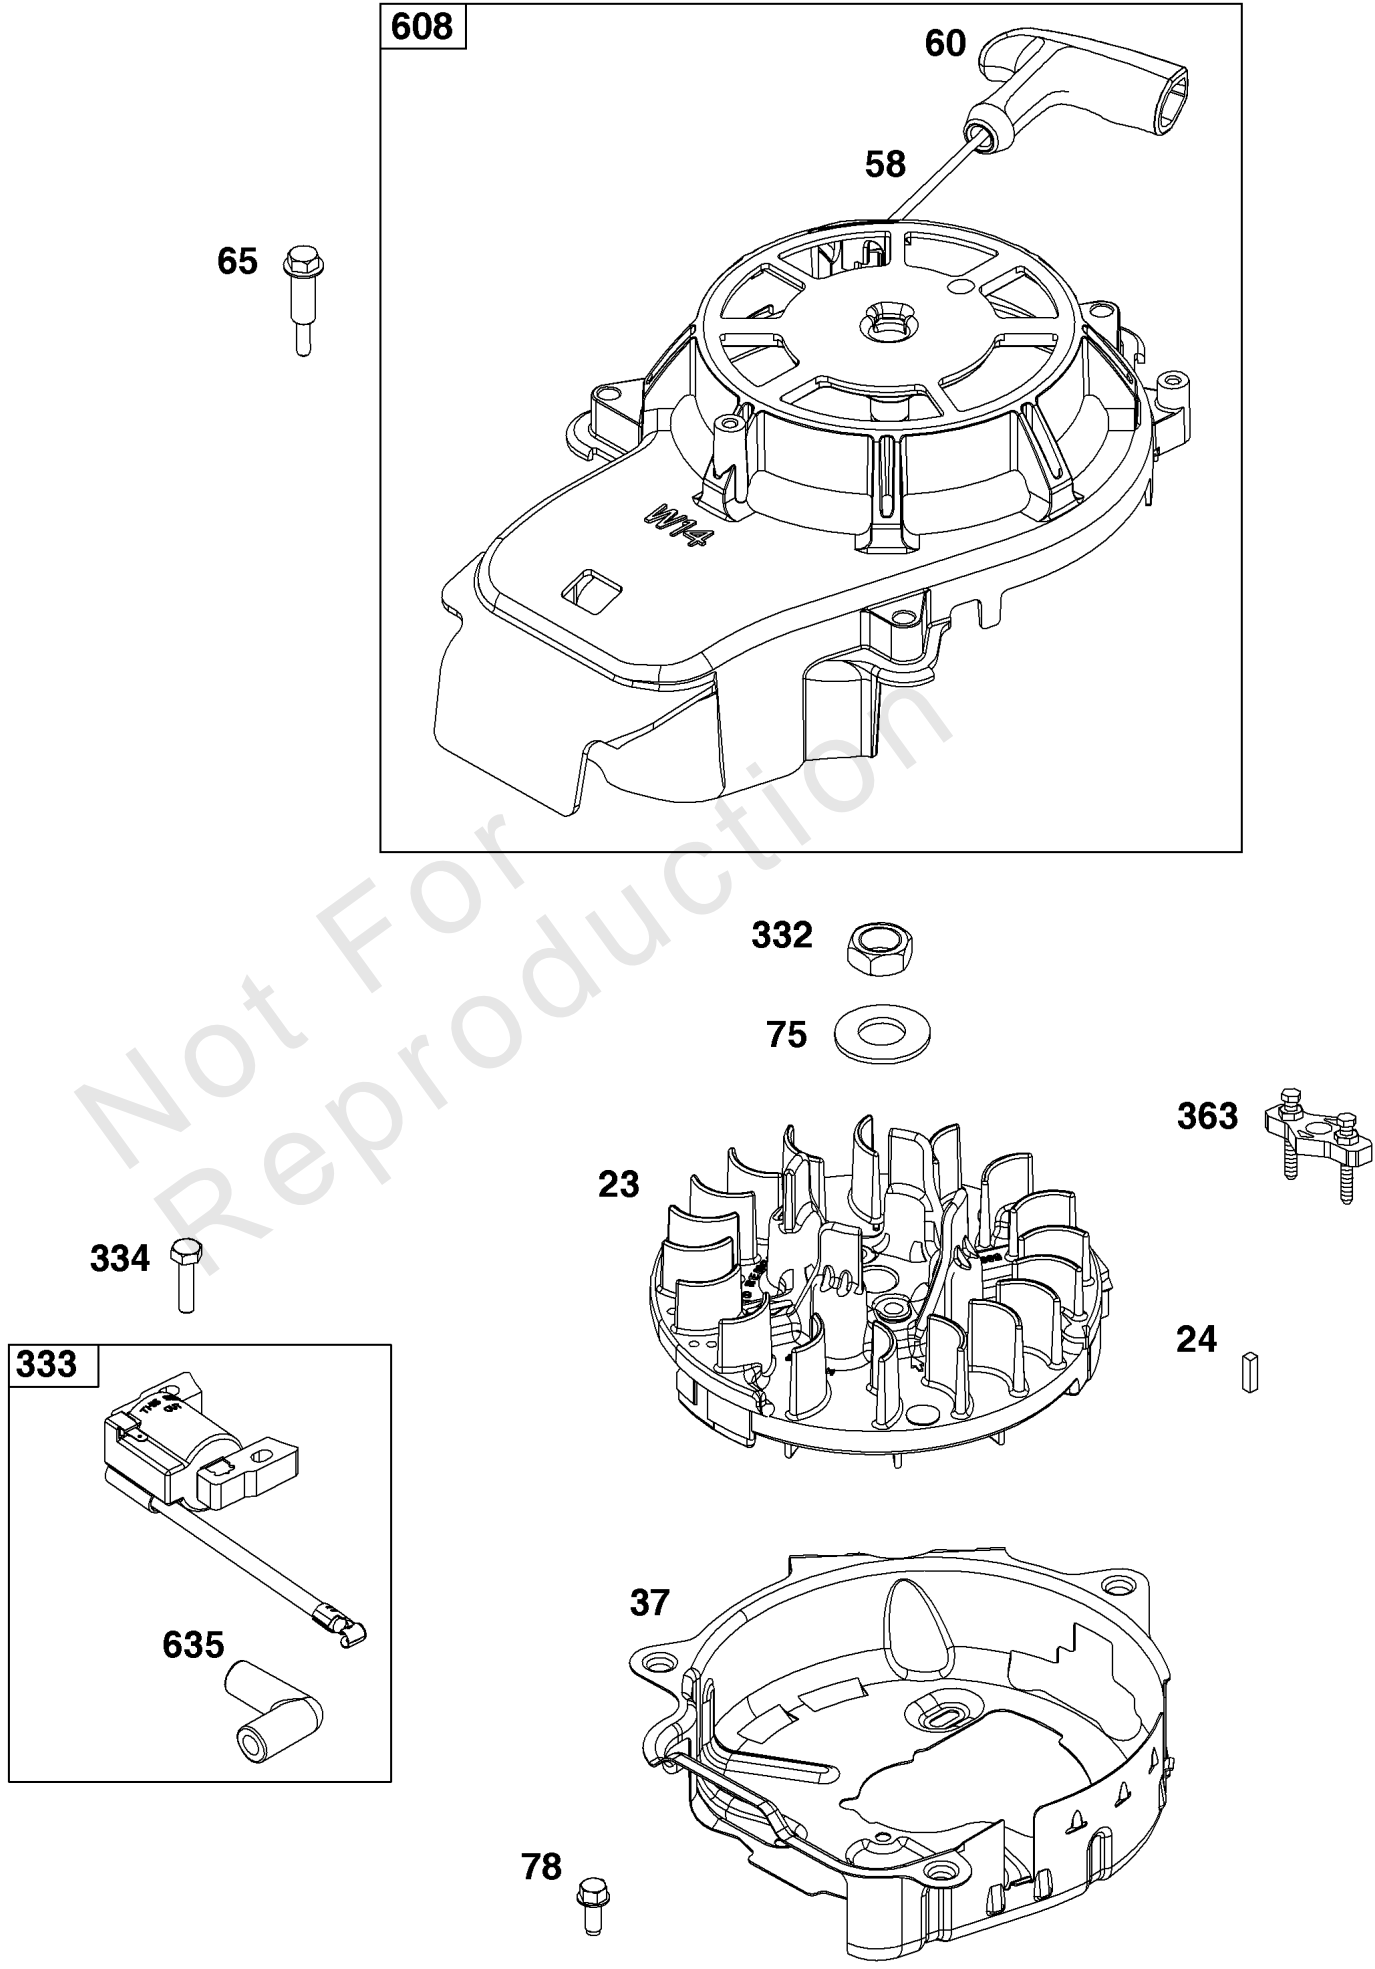

Flywheel, Ignition, and Starter Group

REF NO	PART NO	QTY	DESCRIPTION
23	597413	1	FLYWHEEL
24	-----	1	KEY, Flywheel -(Part information located in Crankshaft Group.)
37	597406	1	HOUSING, Blower
58	591108	1	ROPE, Starter
60	281434S	1	GRIP, Starter Rope
65	590586	3	SCREW -(Rewind Starter)
75	691736	1	WASHER -(Flywheel)
78	793480		SCREW -(Flywheel Guard)
332	690662	1	NUT -(Flywheel)
333	595554	1	ARMATURE, Magneto
334	793454	2	SCREW -(Magneto Armature)
363	19203	1	PULLER, Flywheel
608	597268	1	STARTER, Rewind
635	692076	1	BOOT, Spark Plug