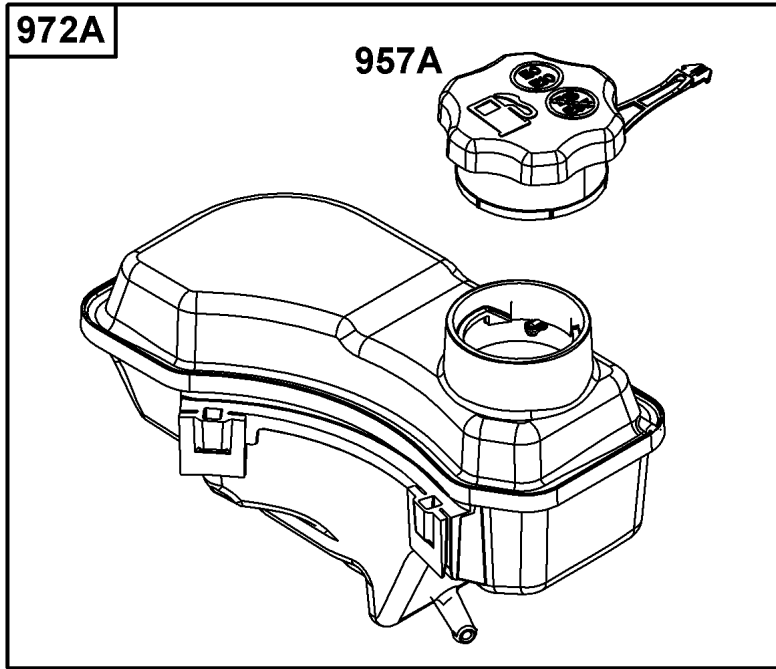

Fuel Supply Group

REF NO	PART NO	QTY	DESCRIPTION
187	791766	1	LINE, Fuel
601	791850	4	CLAMP, Hose
957	597414	1	CAP, Fuel Tank -Used Before Code Date 20010100
957A	84004416	1	CAP, Fuel -Used After Code Date 19123100
972	594112	1	TANK, Fuel -Used Before Code Date 20010100
972A	84004115	1	TANK, Fuel -Used After Code Date 19123100

Not For Reproduction