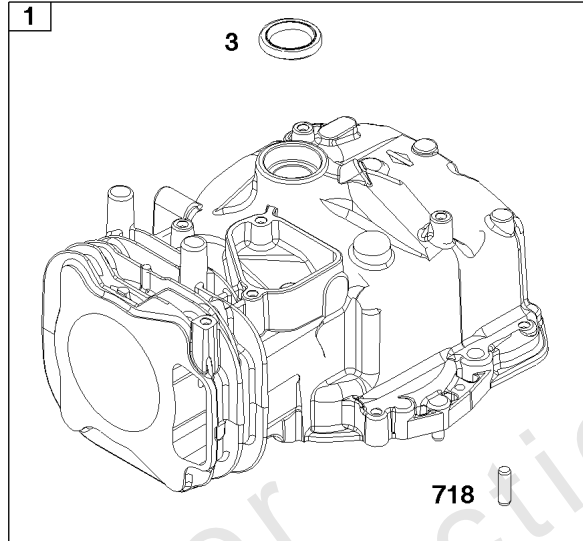

615

404

616

1264

1263

728