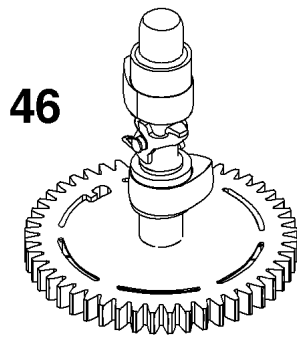

Crankshaft Group

REF NO	PART NO	QTY	DESCRIPTION
16	597471	1	CRANKSHAFT
24	222698S	1	KEY, Flywheel
25	590404	1	PISTON ASSEMBLY -(Standard)
25	590405	1	PISTON ASSEMBLY -(.020 Oversize)
26	590402	1	SET, Ring -(Standard)
26	590403	1	SET, Ring -(.020 Oversize)
27	691588	1	LOCK, Piston Pin
28	298909	1	PIN, Piston
29	796470	1	ROD, Connecting
32	691664	1	SCREW -(Connecting Rod)(Short)
32A	695759	1	SCREW -(Connecting Rod)()
46	694039	1	CAMSHAFT
598	592587	1	SHIM, End Play
741	797521	1	GEAR, Timing