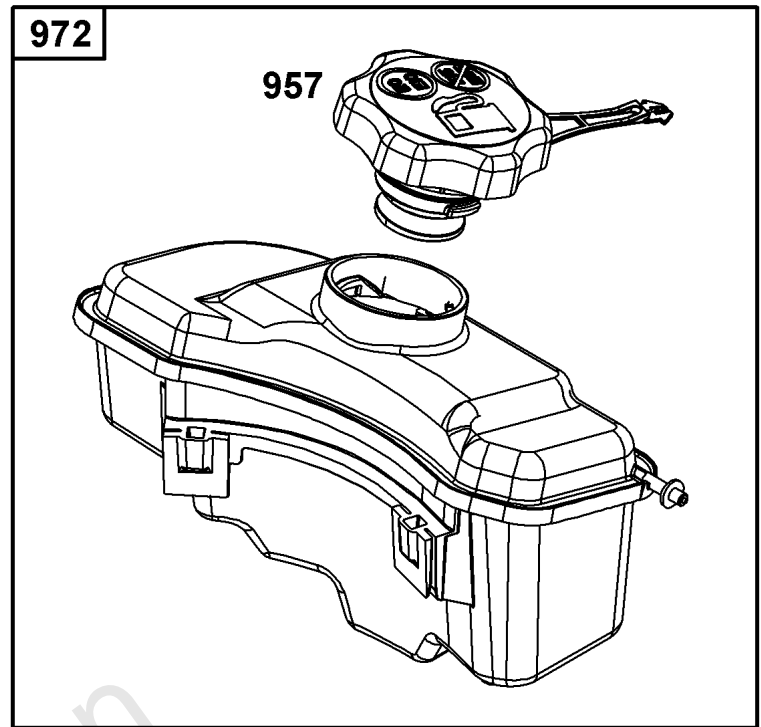

Fuel Supply Group

REF NO	PART NO	QTY	DESCRIPTION
187	791766	1	LINE, Fuel
601	791850	4	CLAMP, Hose
957	597414	1	CAP, Fuel Tank -Used Before Code Date 20010100
957A	84004416	1	CAP, Fuel -Used After Code Date 19123100
972	594112	1	TANK, Fuel -Used Before Code Date 20010100
972A	84004115	1	TANK, Fuel -Used After Code Date 19123100

Not For Reproduction