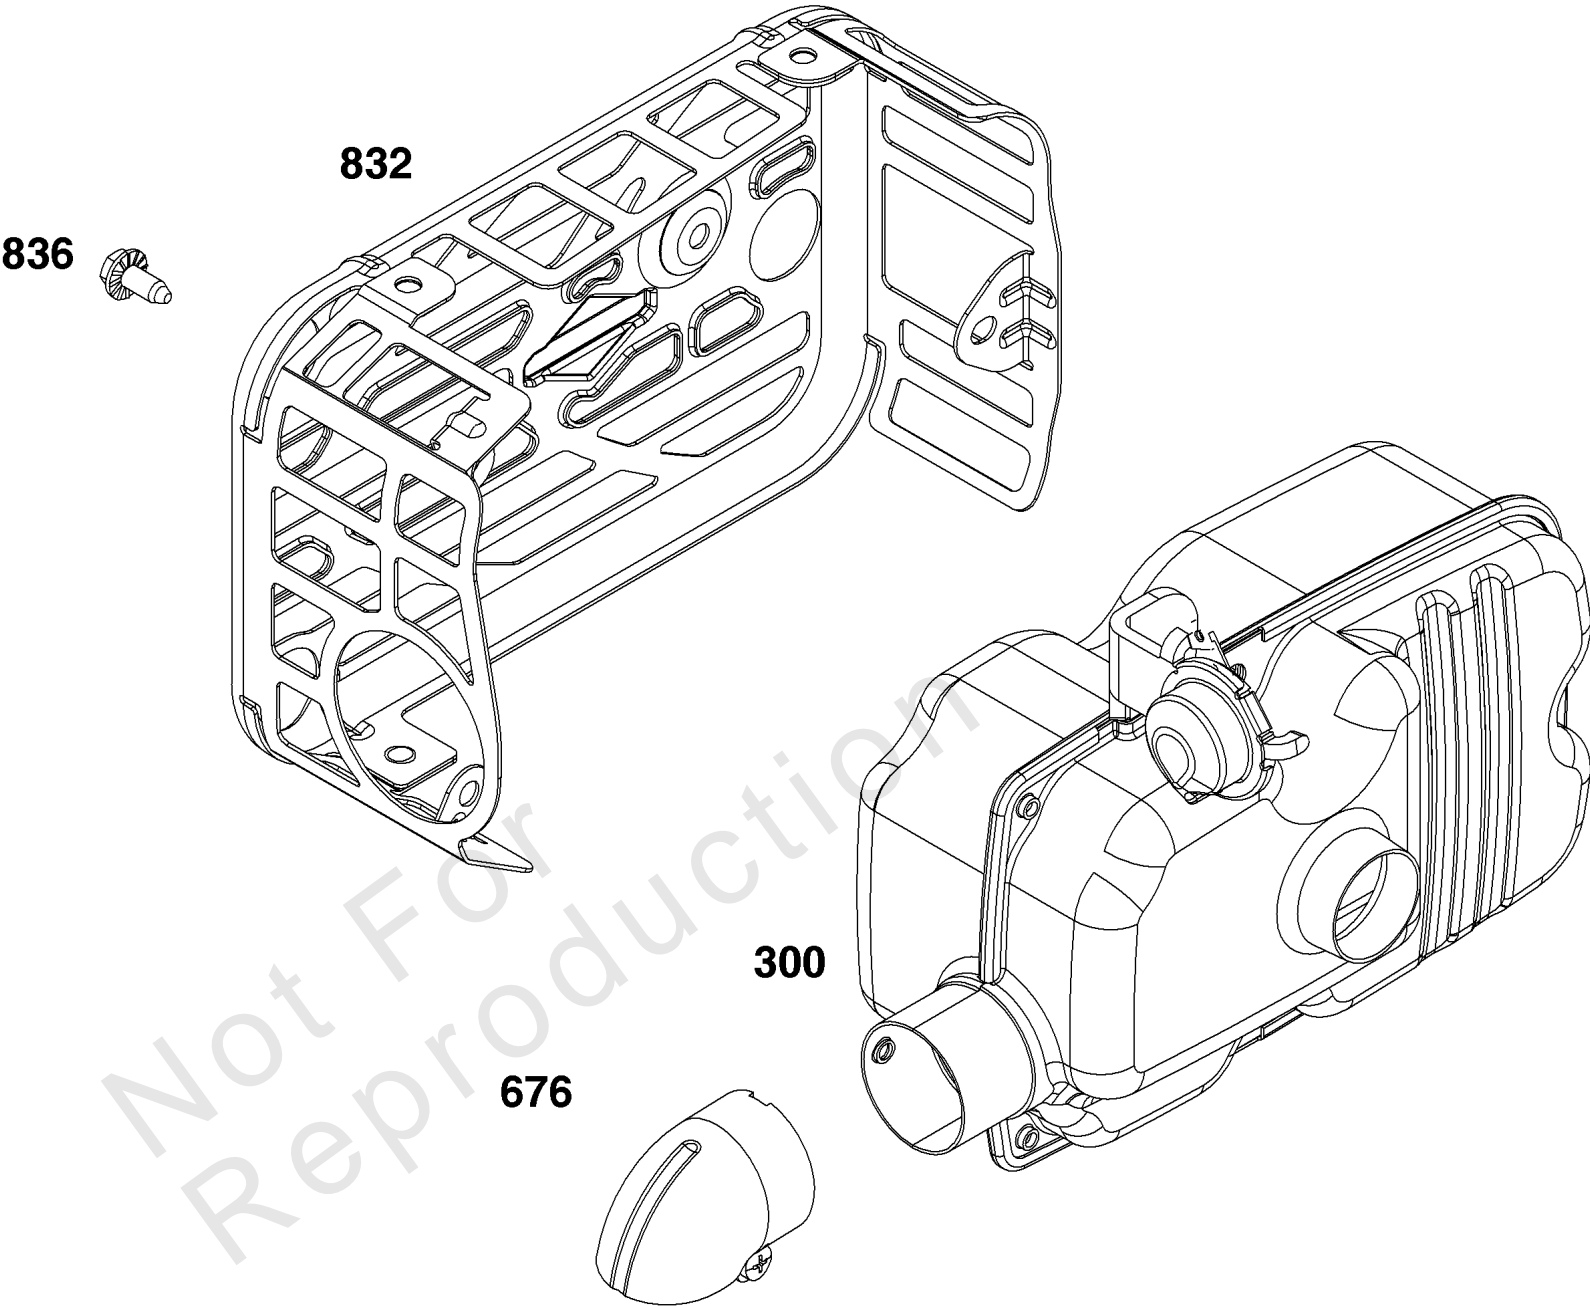

Exhaust Group

REF NO	PART NO	QTY	DESCRIPTION
300	597288	1	MUFFLER -(With Thermostat)
676	594563	1	DEFLECTOR, Muffler
832	597405	1	GUARD, Muffler
836	690661	4	SCREW -(Muffler Guard)

Not For Reproduction