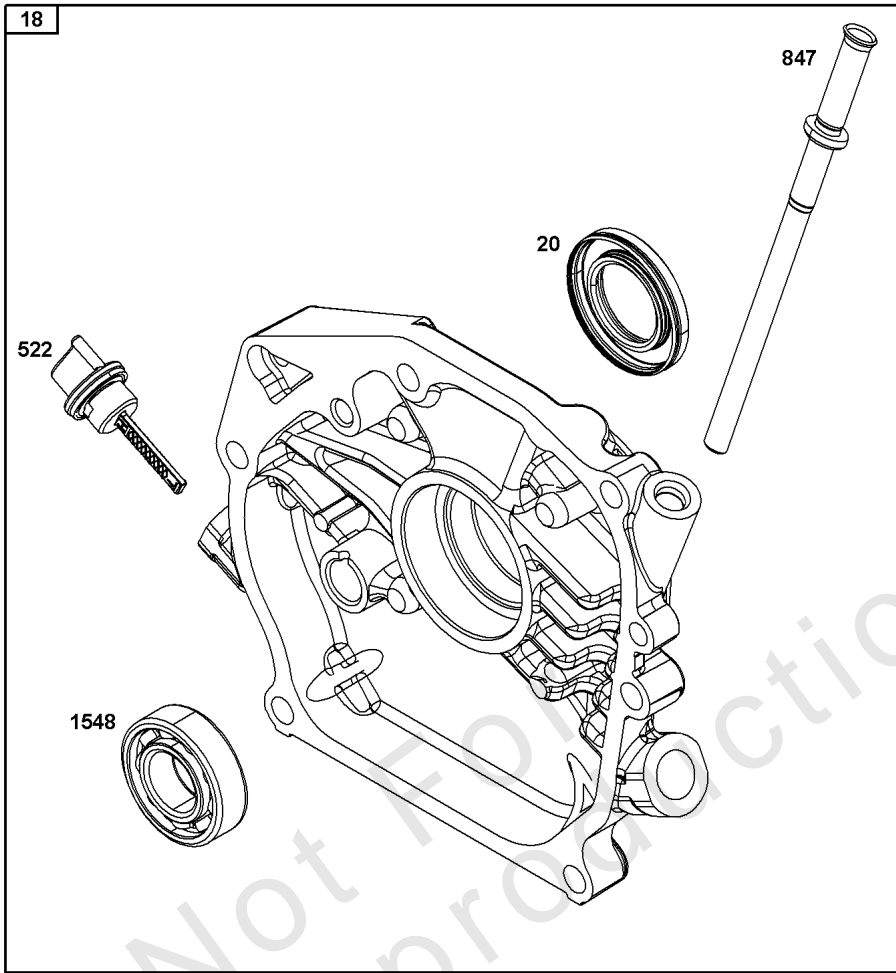

Not For
Reproduction

Controls Group

REF NO	PART NO	QTY	DESCRIPTION
188	590850	2	SCREW -(Control Bracket)
202	597032	1	LINK, Mechanical Governor
202A	597033	1	LINK, Mechanical Governor
209	597111	1	SPRING, Governor
211	691278	1	SPRING, Governor
222	84006188	1	BRACKET, Control
227	84003330	1	LEVER, Governor Control
232	597034	1	SPRING, Governor Link
265	691024	2	CLAMP, Casing
265	84004472	1	CLAMP, Casing
267	84004279	1	SCREW -(Casing Clamp)
281	84005296	1	PANEL, CONTROL
286	594949	1	MODULE, Oil Sensor
410	597024	1	LINK, Control
485	84004631	1	KNOB, Control
505	590641	1	NUT -(Governor Control Lever)
562	597121	1	BOLT -(Governor Control Lever)
621	84007989	1	SWITCH, Stop
629	597022	1	SPRING, Throttle Return
663	597460	1	SCREW -(Control Panel)
663A	84003635	6	SCREW -(Control Panel)
703	84008531	1	CLIP
1054	280275	1	TIE, Cable
1305	590703	1	SCREW -(Oil Sensor Module)
1515	590692	1	NUT -(Control Panel)
1568	84005188	2	RETAINER, Wire
1568	84005188	2	RETAINER, Wire
1571	597035	1	BRACKET, Governor Control
1572	597036	1	SCREW -(Governed Idle Spring Bracket)