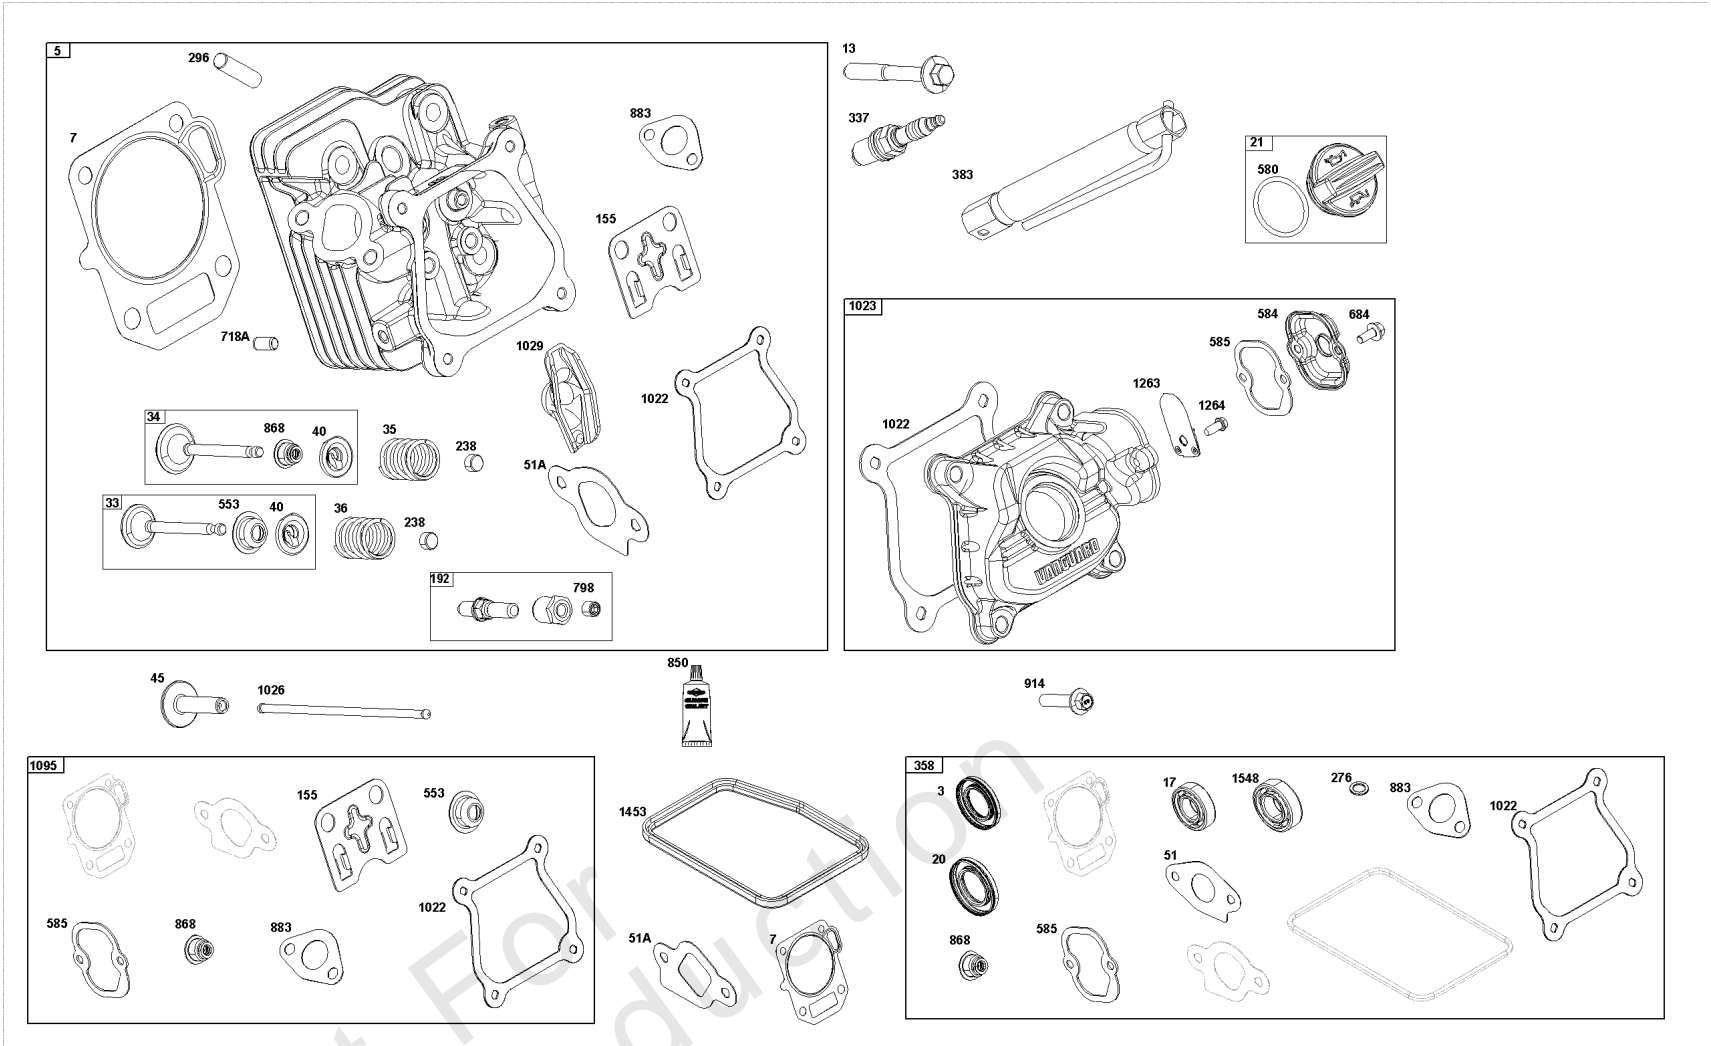

Cylinder Head Group

REF NO	PART NO	QTY	DESCRIPTION
3	-----	1	SEAL, Oil -(Part information located in Cylinder Group.)
5	84005288	1	HEAD, Cylinder
7	84005440	1	GASKET, Cylinder Head
13	597008	4	SCREW -(Cylinder Head)
17	-----	1	BEARING, Ball -(Part information located in Cylinder Group.)
20	-----	1	SEAL, Oil -(Part information located in Crankcase Cover/Sump and Lubrication Group.)
21	597014	1	CAP, Oil Fill
33	84005287	1	VALVE, Exhaust
34	84005280	1	VALVE, Intake
35	597002	2	SPRING, Valve -(Intake)
36	597002	2	SPRING, Valve -(Exhaust)
40	590654	2	RETAINER, Valve
45	591449	2	TAPPET, Valve
51	596769	1	GASKET, Intake
51A	84005443	1	GASKET, Intake
155	592874	1	PLATE, Cylinder Head
192	597006	2	ADJUSTER, Rocker Arm
238	590649	2	CAP, Valve
276	-----	1	WASHER, Sealing -(Part information located in Carburetor Group.)
296	590631	2	STUD -(Muffler)
337	597383	1	PLUG, Spark
358	-----	1	GASKET SET, Engine -(Part information located in Cylinder Group.)
383	19576S	1	WRENCH, Spark Plug
553	597003	1	RETAINER, Valve Spring
580	809894	1	SEAL, O-Ring -(Oil Fill Cap)
584	597011	1	COVER, Breather Passage
585	597010	1	GASKET, Breather Passage
684	597012	2	SCREW -(Breather Passage Cover)
718A	590637	2	PIN, Locating
798	597000	2	SCREW -(Rocker Arm)
850	-----	1	SEALANT, Liquid -(Part information located in Crankcase Cover/Sump and Lubrication Group.)
868	597001	1	SEAL, Valve
883	-----	1	GASKET, Exhaust -(Part information located in Exhaust Group.)
914	597016	4	SCREW -(Rocker Cover)
1022	597015	1	GASKET, Rocker Cover
1023	597009	1	COVER, Rocker
1026	597017	2	ROD, Push
1029	596999	2	ARM, Rocker
1095	597140	1	GASKET SET, Valve -(Service Kits may include extra parts not specific to this engine.)
1263	697124	1	REED, Breather

Not For
Reproduction