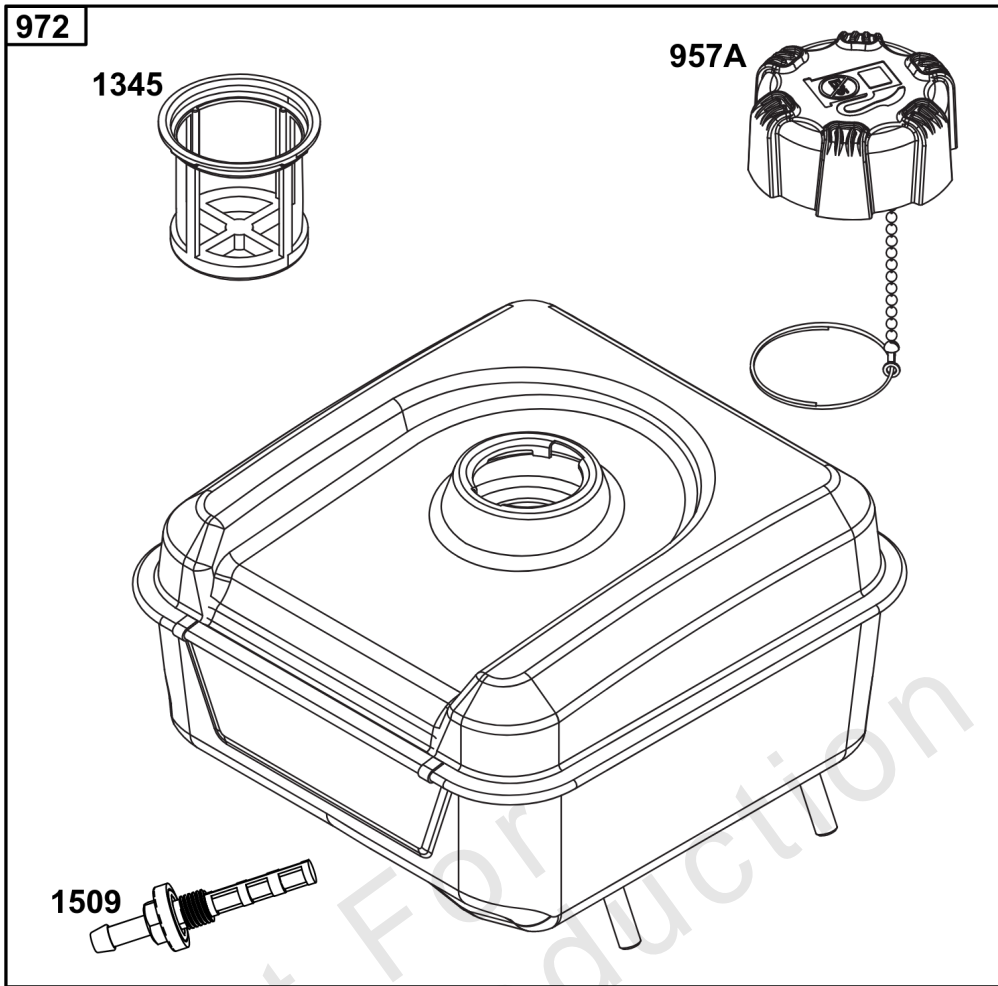

Fuel Supply Group

REF NO	PART NO	QTY	DESCRIPTION
187	597058	1	LINE, Fuel
190	591476	1	SCREW -(Fuel Tank)
601	791850	2	CLAMP, Hose
705	707919	2	NUT -(Fuel Tank)
957A	596765	1	CAP, Fuel Tank
972	84004779	1	TANK, FUEL
1345	792917	1	FILTER, Filler Neck
1509	797346	1	OUTLET, Tank

Not For Reproduction