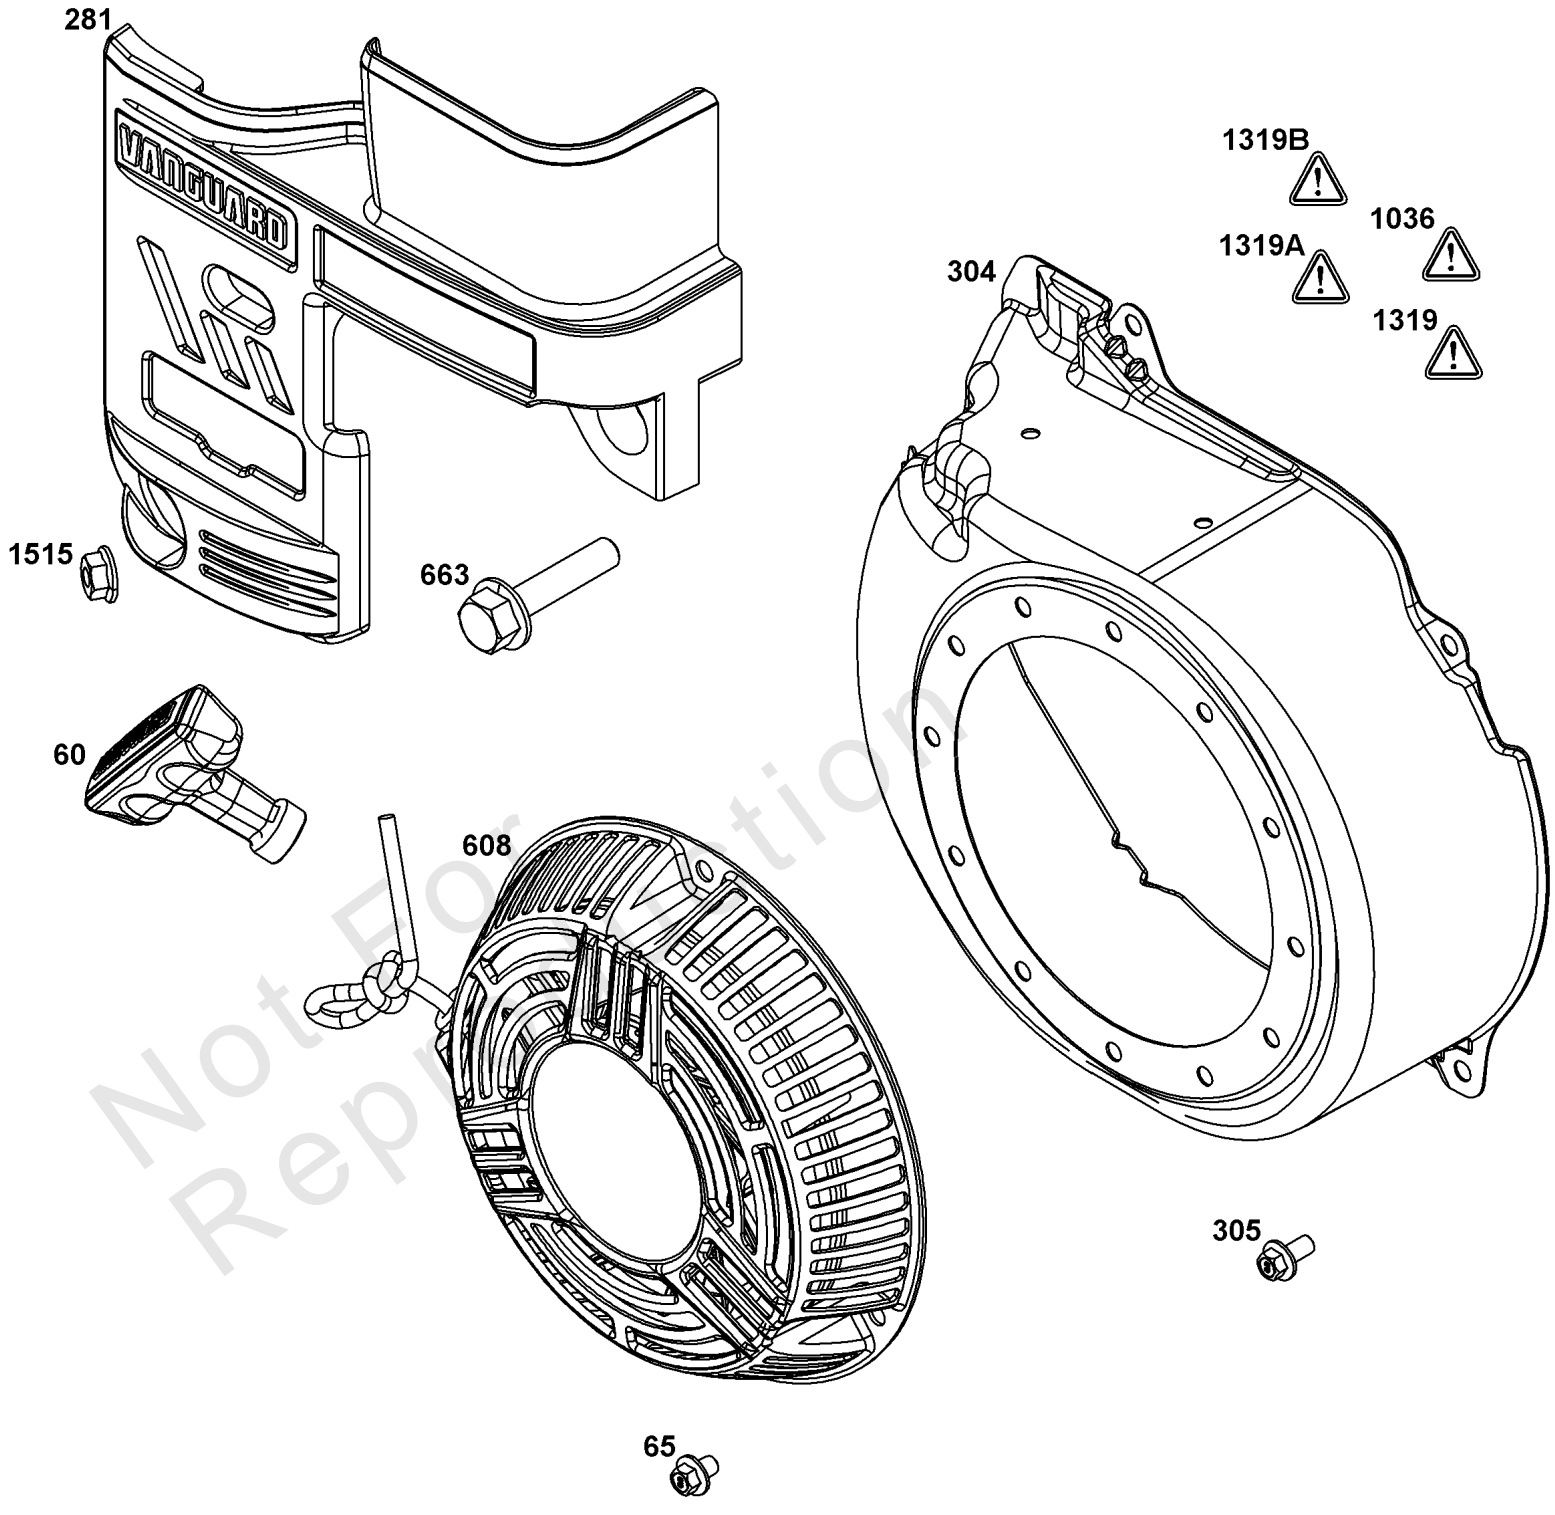

Blower Housing Group

REF NO	PART NO	QTY	DESCRIPTION
60	-----	1	GRIP, Starter Rope -(Part information located in Flywheel/Ignition/Starter Group.)
65	-----	1	SCREW -(Part information located in Flywheel/Ignition/Starter Group.)
281	-----	1	PANEL, Control -(Part information located in Controls Group.)
304	597073	1	HOUSING, Blower
305	597078	4	SCREW -(Blower Housing)
608	-----	1	STARTER, Rewind -(Part information located in Flywheel/Ignition/Starter Group.)
663	-----	1	SCREW -(Part information located in Controls Group.)
1036	-----	1	LABEL, Emissions -(Available from a Briggs & Stratton Authorized Dealer)
1319	794467	1	LABEL, Warning -(REQUIRED When Replacing Parts With Warning Labels Affixed)
1319A	797669	1	LABEL, Warning -(REQUIRED When Replacing Parts With Warning Labels Affixed)
1319B	278911GS	1	LABEL, Warning -(REQUIRED When Replacing Parts With Warning Labels Affixed)
1515	590692	1	NUT -(Part information located in Controls Group.)