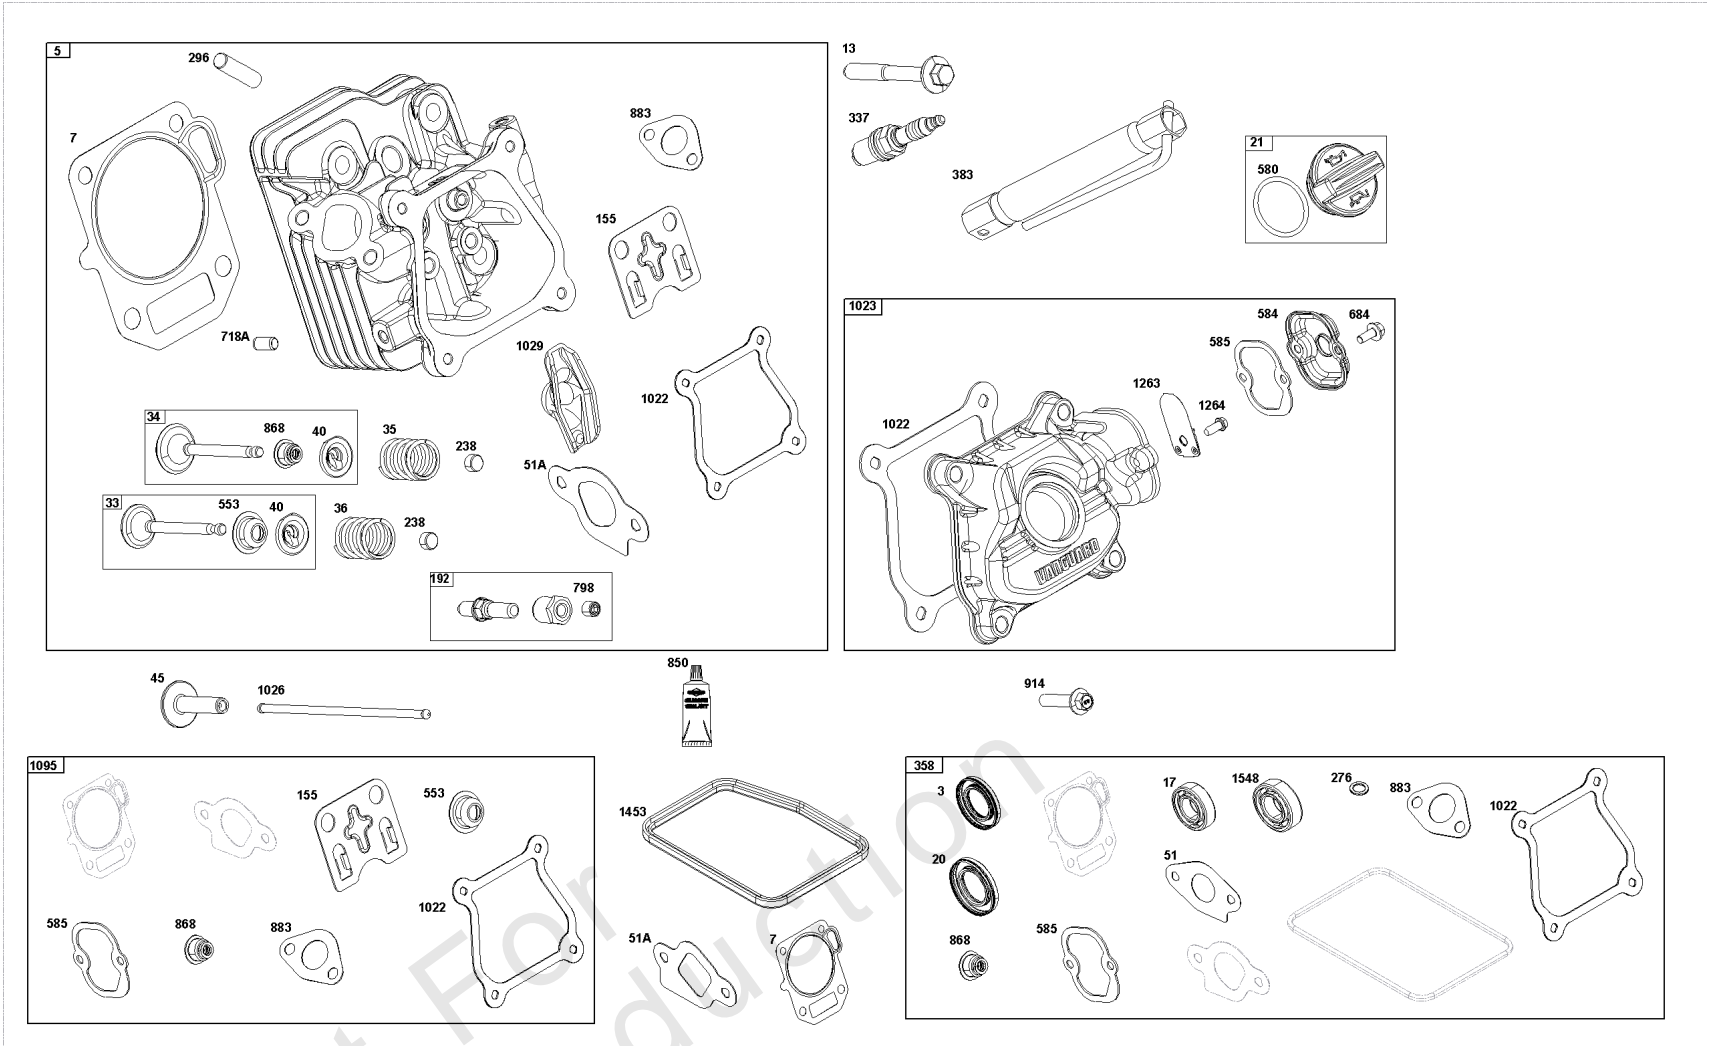

Cylinder Group

REF NO	PART NO	QTY	DESCRIPTION
1	84005446	1	CYLINDER ASSEMBLY
3	84002132	1	SEAL, Oil -(Magneto Side)
7	-----	1	GASKET, Cylinder Head -(Part information located in Cylinder Head Group.)
15	590678	2	PLUG, Oil Drain
17	596990	1	BEARING, Ball -(Cylinder)
20	-----	1	SEAL, Oil -(Part information located in Crankcase Cover/Sump and Lubrication Group.)
51	-----	1	GASKET, Intake -(Part information located in Cylinder Head Group.)
51A	-----	1	GASKET, Intake -(Part information located in Cylinder Head Group.)
219	597038	1	GEAR, Governor
276	-----	1	WASHER, Sealing -(Part information located in Carburetor Group.)
306	84007614	1	SHIELD, Cylinder
306A	597076	1	SHIELD, Cylinder
307	590850	1	SCREW -(Cylinder Shield)
307A	590683	2	SCREW -(Cylinder Shield)
358	597139	1	GASKET SET, Engine -(Service Kits may include extra parts not specific to this engine.)
404	597030	1	WASHER -(Governor Crank)
585	-----	1	GASKET, Breather Passage -(Part information located in Cylinder Head Group.)
615	597031	1	RETAINER, Governor Shaft
616	597029	1	CRANK, Governor
718	590713	2	PIN, Locating
799	590703	2	SCREW -(Oil Sensor)
850	-----	1	SEALANT, Liquid -(Part information located in Crankcase Cover/Sump and Lubrication Group.)
868	-----	1	SEAL, Valve -(Part information located in Cylinder Head Group.)
883	-----	1	GASKET, Exhaust -(Part information located in Exhaust Group.)
1022	-----	1	GASKET, Rocker Cover -(Part information located in Cylinder Head Group.)
1052	84004948	1	SENSOR, Oil
1453	-----	1	SEAL, Air Cleaner Cover -(Part information located in Air Cleaner Group.)
1548	-----	1	BEARING, Ball -(Part information located in Crankcase Cover/Sump and Lubrication Group.)

Not For Reproduction