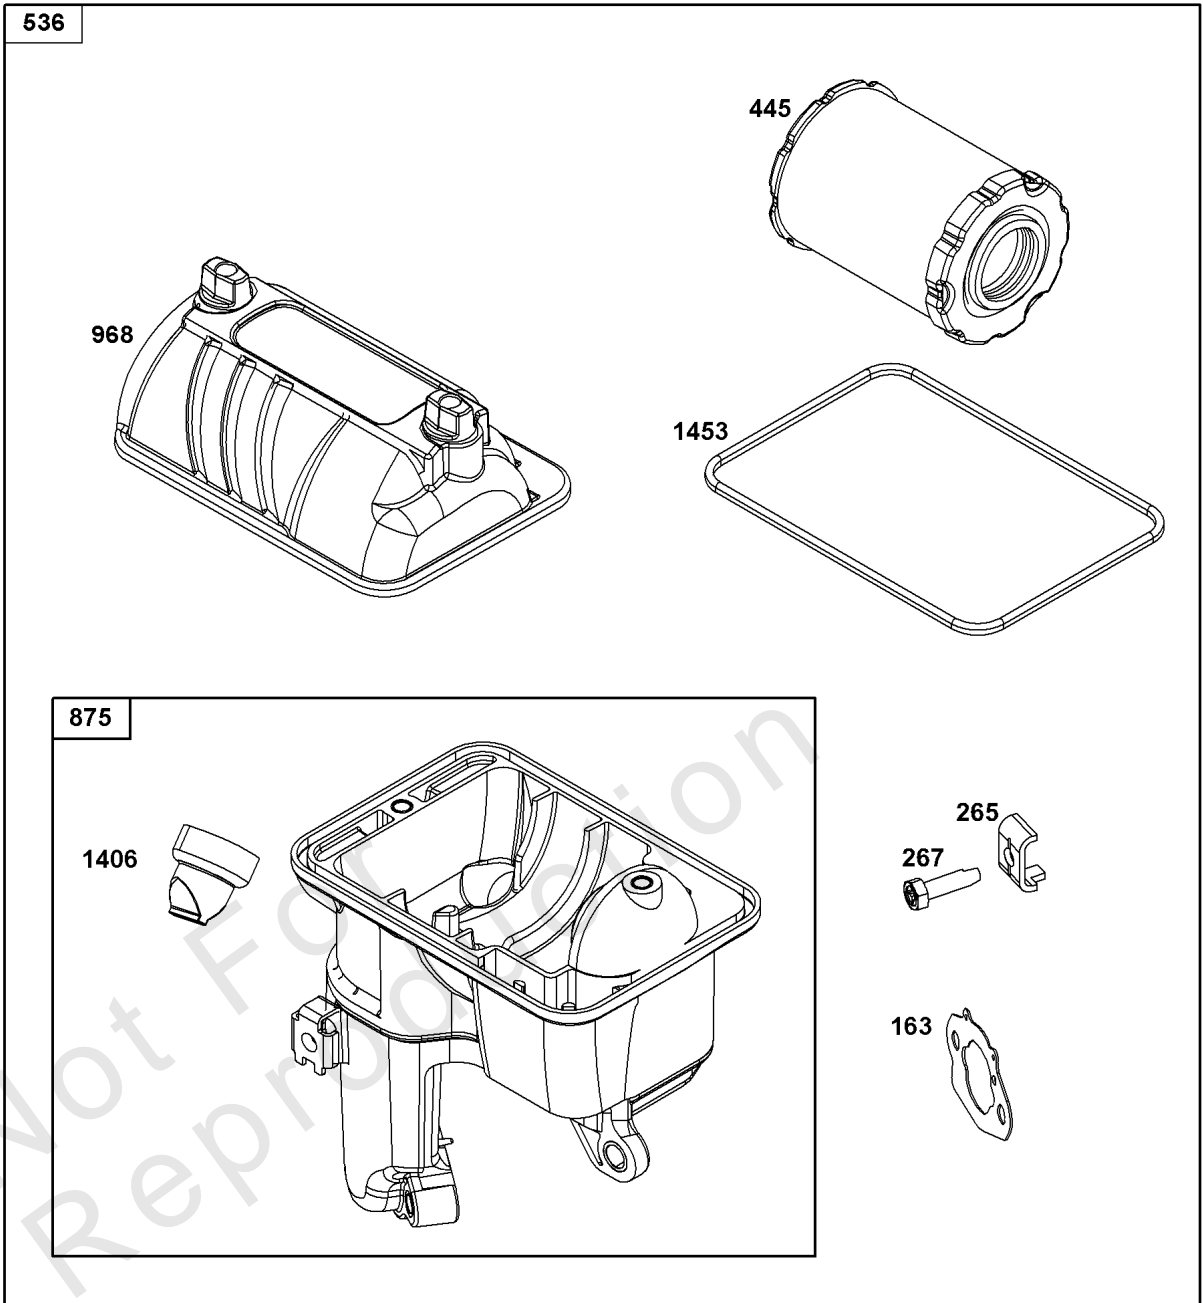

Not For
Reproduction

Air Cleaner Group

REF NO	PART NO	QTY	DESCRIPTION
11	597013	1	TUBE, Breather
163	596768	1	GASKET, Air Cleaner
185	590692	3	NUT -(Air Cleaner Base)
265	-----	1	CLAMP, Casing -(Part information located in Controls Group.)
267	-----	1	SCREW -(Part information located in Controls Group.)
445	84002309	1	FILTER, A/C Cartridge
536	84005299	1	CLEANER, AIR
875	84005297	1	BASE, Air Cleaner
968	84005353	1	COVER, Air Cleaner
1406	597065	1	VALVE, Debris
1453	84005298	1	SEAL, Air Cleaner Cover

Not For
Reproduction

Controls Group

REF NO	PART NO	QTY	DESCRIPTION
188	590850	2	SCREW -(Control Bracket)
202	597032	1	LINK, Mechanical Governor
202A	597033	1	LINK, Mechanical Governor
209	597111	1	SPRING, Governor
211	691278	1	SPRING, Governor
222	84006188	1	BRACKET, Control
227	84003330	1	LEVER, Governor Control
232	597034	1	SPRING, Governor Link
265	691024	2	CLAMP, Casing
265	84004472	1	CLAMP, Casing
267	84004279	1	SCREW -(Casing Clamp)
281	84005296	1	PANEL, CONTROL
286	594949	1	MODULE, Oil Sensor
410	597024	1	LINK, Control
485	84004631	1	KNOB, Control
505	590641	1	NUT -(Governor Control Lever)
562	597121	1	BOLT -(Governor Control Lever)
621	84007989	1	SWITCH, Stop
629	597022	1	SPRING, Throttle Return
663	597460	1	SCREW -(Control Panel)
663A	84003635	6	SCREW -(Control Panel)
703	84008531	1	CLIP
1054	280275	1	TIE, Cable
1305	590703	1	SCREW -(Oil Sensor Module)
1515	590692	1	NUT -(Control Panel)
1568	84005188	2	RETAINER, Wire
1568	84005188	2	RETAINER, Wire
1571	597035	1	BRACKET, Governor Control
1572	597036	1	SCREW -(Governed Idle Spring Bracket)