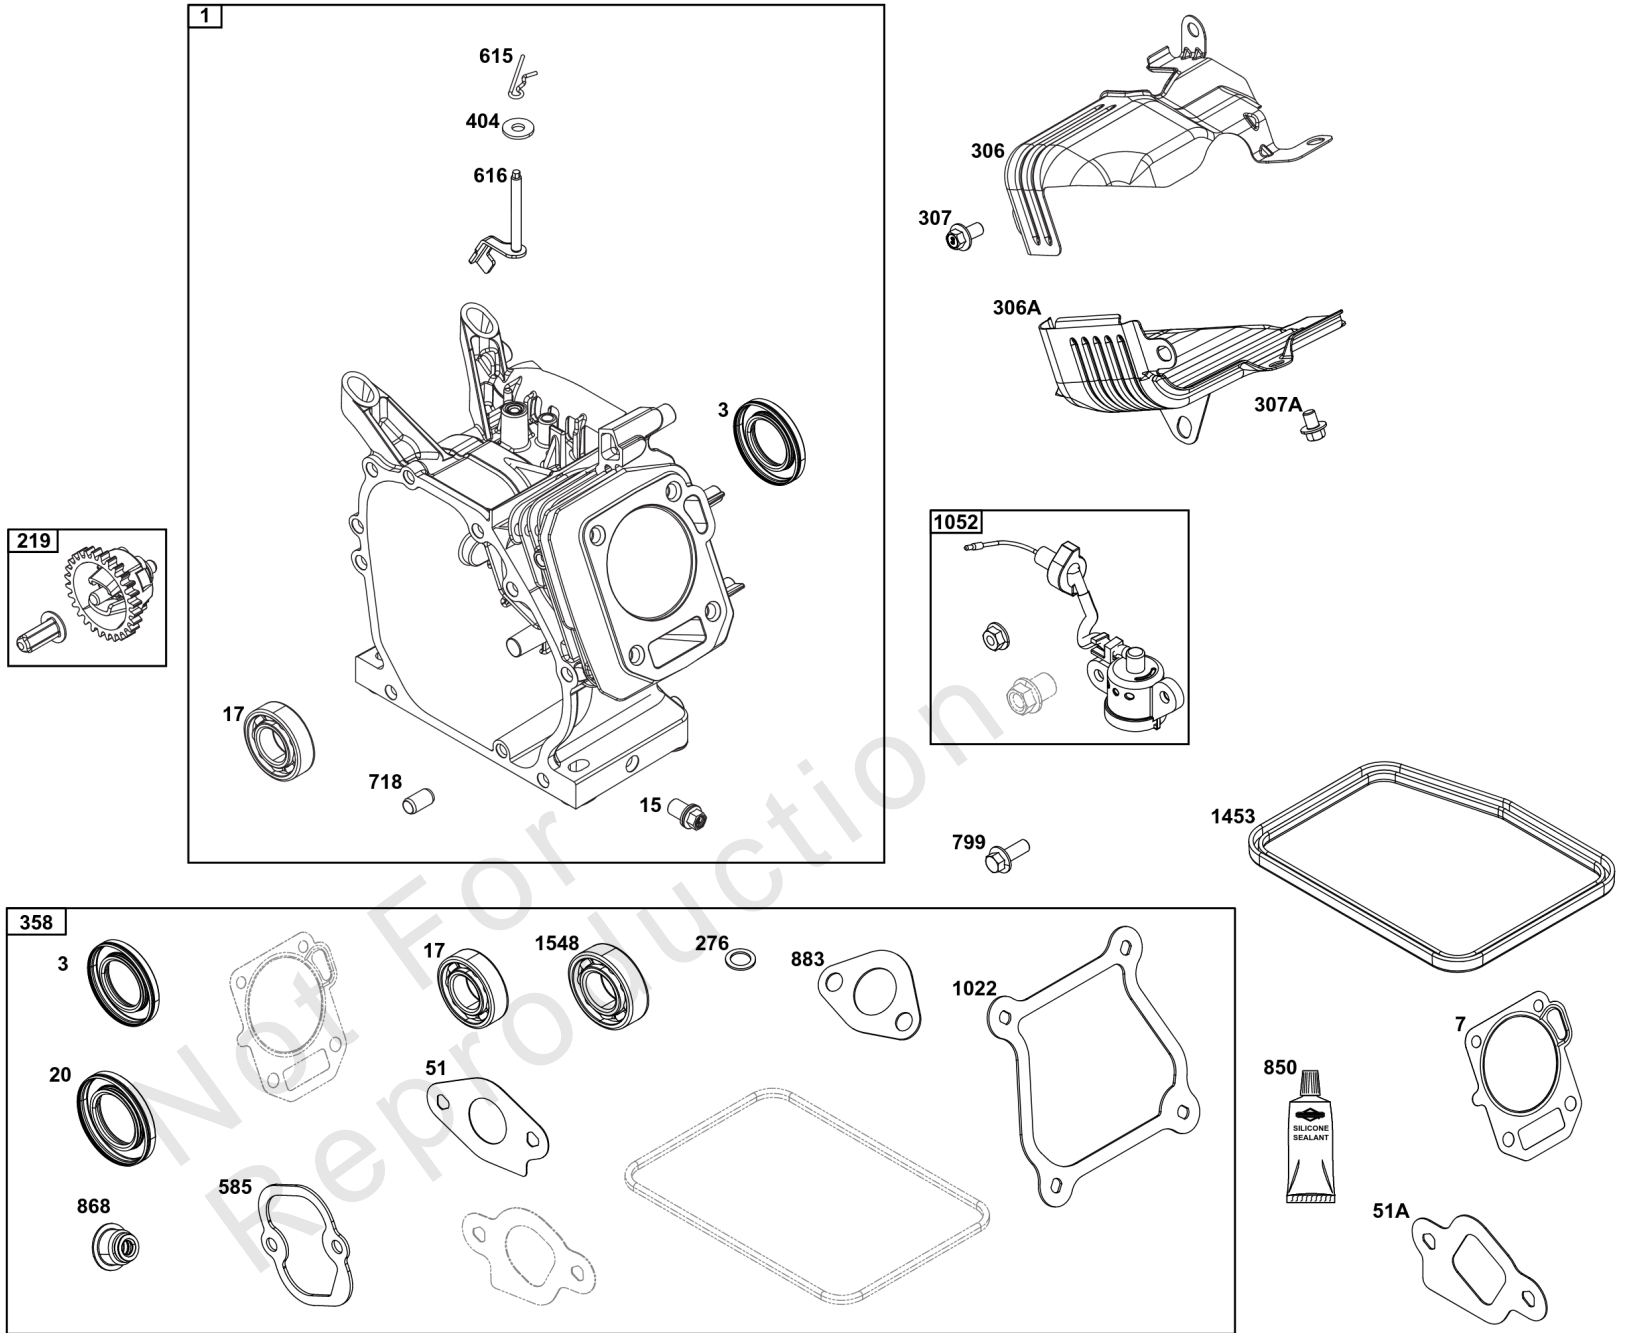

Crankshaft Group

REF NO	PART NO	QTY	DESCRIPTION
16	84004649	1	CRANKSHAFT
24	596976	1	KEY, Flywheel
25	84004674	1	PISTON ASSEMBLY
25	84005433	1	PISTON ASSEMBLY -(.020" Oversize)
26	84005435	1	SET, Ring
26	84005437	1	SET, Ring -(.020" Oversize)
27	596982	1	LOCK, Piston Pin
28	84005441	1	PIN, Piston
29	84005444	1	ROD, Connecting
32	596984	2	SCREW -(Connecting Rod)
46	84005295	1	CAMSHAFT
357	692191	1	KEY, Drive Pulley

Not For Reproduction