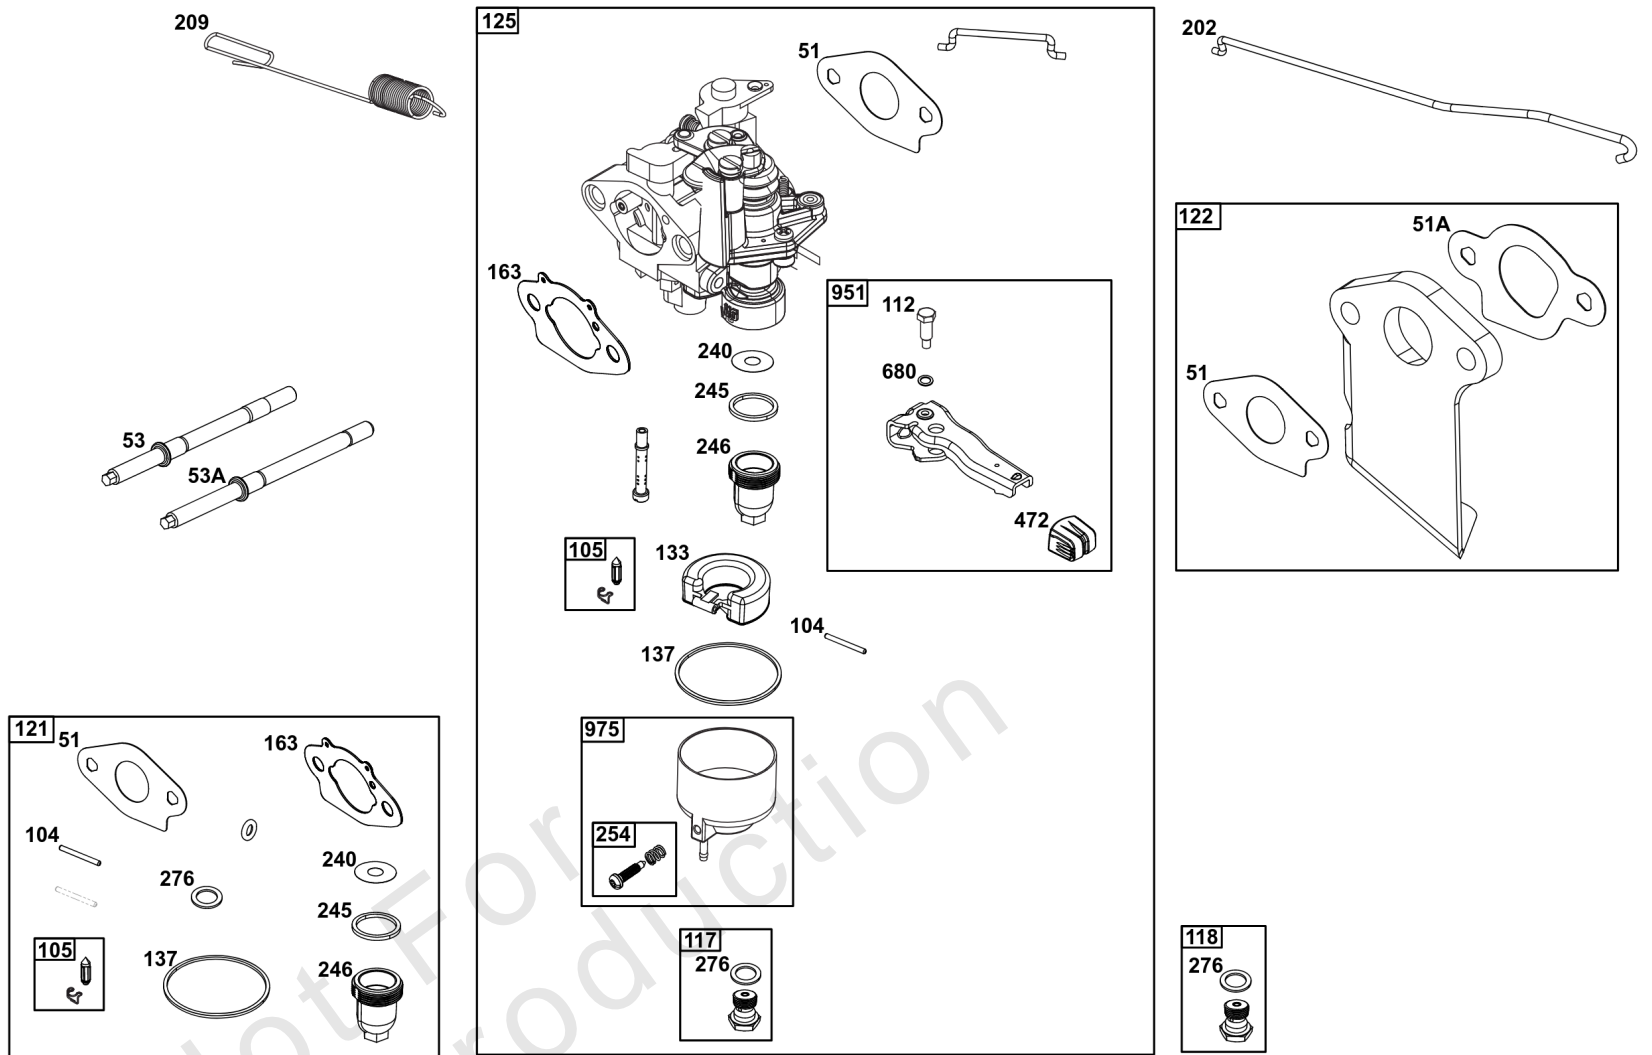

Carburetor Group

REF NO	PART NO	QTY	DESCRIPTION
51	-----	1	GASKET, Intake -(Part information located in Cylinder Head Group.)
51A	-----	1	GASKET, Intake -(Part information located in Cylinder Head Group.)
53	597052	1	STUD -(Carburetor) (Short)
53A	597051	1	STUD -(Carburetor) (Long)
104	597533	1	PIN, Float Hinge
105	797139	1	VALVE, Float Needle
112	84003640	1	SCREW -(Choke Lever)
117	597454	1	JET, Main -(Standard)
118	84004636	1	JET, MAIN -(High Altitude)
121	597138	1	KIT, Carburetor Overhaul -(Service Kits may include extra parts not specific to this engine.)
122	84005442	1	SPACER, Carburetor
125	84004632	1	CARBURETOR
133	597473	1	FLOAT, Carburetor
137	798932	1	GASKET, Float Bowl
163	-----	1	GASKET, Air Cleaner -(Part information located in Air Cleaner Group.)
202	-----	1	LINK, Mechanical Governor -(Part information located in Controls Group.)
209	-----	1	SPRING, Governor -(Part information located in Controls Group.)
240	597039	1	FILTER, Fuel
245	597735	1	GASKET, Fuel Bowl
246	597043	1	BOWL, Fuel Filter
254	595322	1	DRAIN, Carburetor Bowl
276	797632	1	WASHER, Sealing
472	84002963	1	KNOB, Control
680	84005074	1	WASHER -(Choke Lever)
951	597044	1	LEVER, Choke
975	597049	1	BOWL, Float