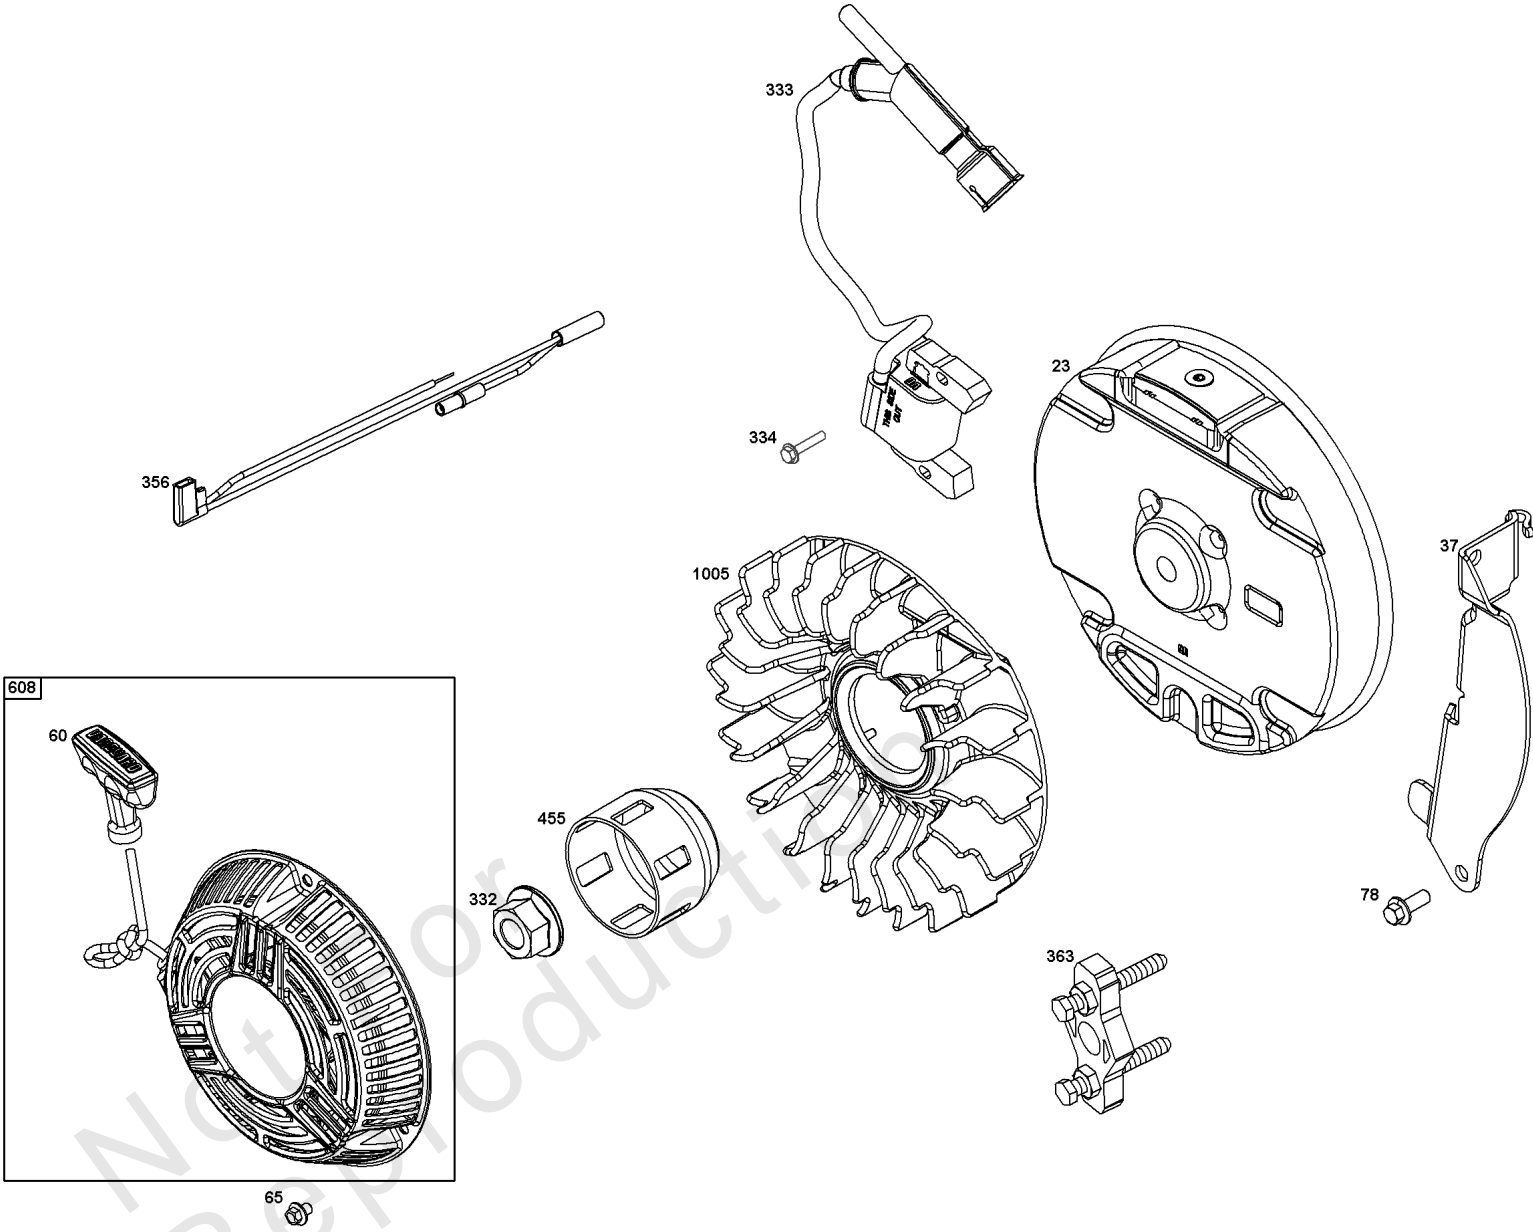

Flywheel, Ignition, and Starter Group

REF NO	PART NO	QTY	DESCRIPTION
23	597085	1	FLYWHEEL
37	84005259	1	GUARD, Flywheel
60	597080	1	GRIP, Starter Rope
65	590683	3	SCREW -(Rewind Starter)
78	590703	1	SCREW -(Flywheel Guard)
332	591988	1	NUT -(Flywheel)
333	84004673	1	ARMATURE, Magneto
334	699477	2	SCREW -(Magneto Armature)
356	597054	1	WIRE, Stop
363	19203	1	PULLER, Flywheel
455	597088	1	CUP, Flywheel
608	596772	1	STARTER, Rewind
1005	794273	1	FAN, Flywheel

Not For Reproduction