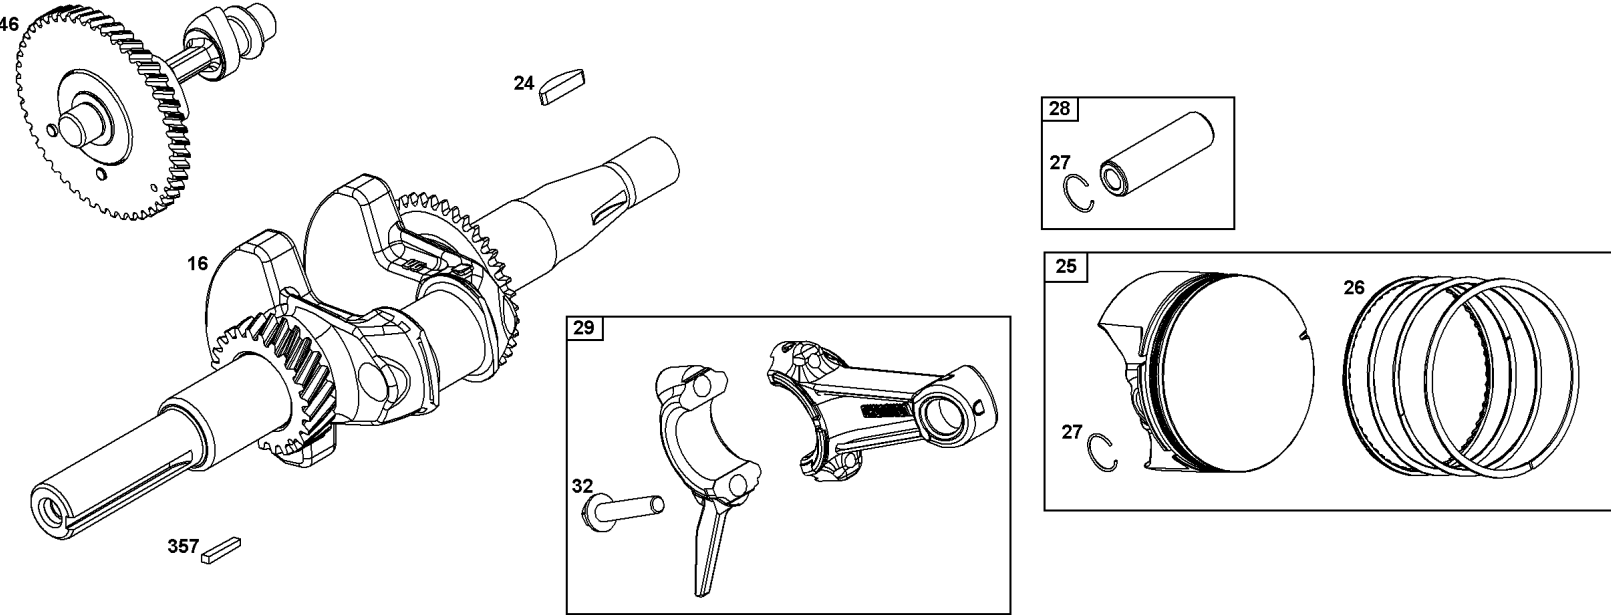

Not For
Reproduction

Controls Group

REF NO	PART NO	QTY	DESCRIPTION
188	590850	2	SCREW -(Control Bracket)
202	597032	1	LINK, Mechanical Governor
202A	597033	1	LINK, Mechanical Governor
209	597111	1	SPRING, Governor
211	691278	1	SPRING, Governor
222	84006188	1	BRACKET, Control
227	84003330	1	LEVER, Governor Control
232	597034	1	SPRING, Governor Link
265	691024	2	CLAMP, Casing
265	84004472	1	CLAMP, Casing
267	84004279	1	SCREW -(Casing Clamp)
281	84005296	1	PANEL, CONTROL
286	594949	1	MODULE, Oil Sensor
410	597024	1	LINK, Control
485	84004631	1	KNOB, Control
505	590641	1	NUT -(Governor Control Lever)
562	597121	1	BOLT -(Governor Control Lever)
621	84007989	1	SWITCH, Stop
629	597022	1	SPRING, Throttle Return
663	597460	1	SCREW -(Control Panel)
663A	84003635	6	SCREW -(Control Panel)
703	84008531	1	CLIP
1054	280275	1	TIE, Cable
1305	590703	1	SCREW -(Oil Sensor Module)
1515	590692	1	NUT -(Control Panel)
1568	84005188	2	RETAINER, Wire
1568	84005188	2	RETAINER, Wire
1571	597035	1	BRACKET, Governor Control
1572	597036	1	SCREW -(Governed Idle Spring Bracket)

Not For
Reproduction

Crankshaft Group

REF NO	PART NO	QTY	DESCRIPTION
16	84004649	1	CRANKSHAFT
24	596976	1	KEY, Flywheel
25	84004674	1	PISTON ASSEMBLY
25	84005433	1	PISTON ASSEMBLY -(.020" Oversize)
26	84005435	1	SET, Ring
26	84005437	1	SET, Ring -(.020" Oversize)
27	596982	1	LOCK, Piston Pin
28	84005441	1	PIN, Piston
29	84005444	1	ROD, Connecting
32	596984	2	SCREW -(Connecting Rod)
46	84005295	1	CAMSHAFT
357	692191	1	KEY, Drive Pulley