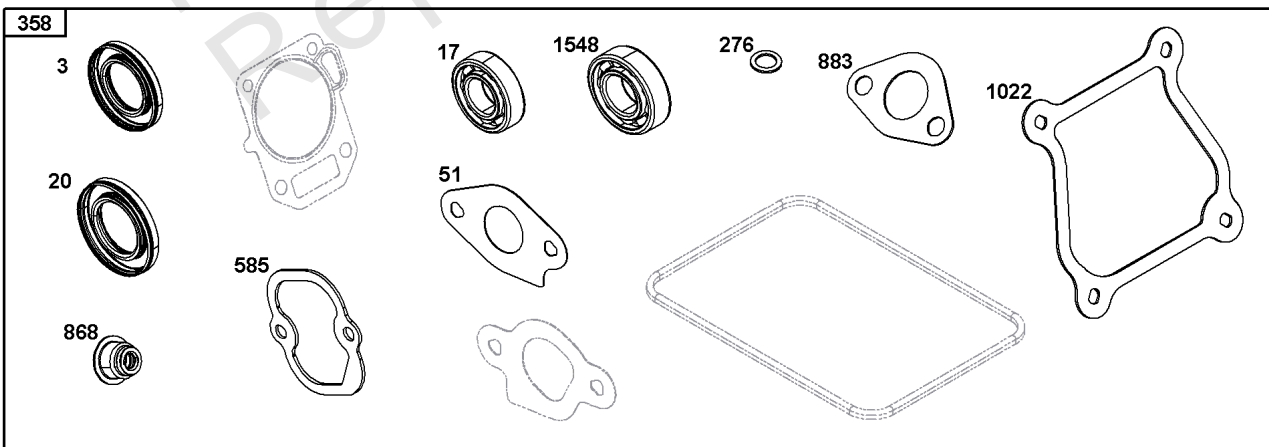

Not For
Reproduction

Controls Group

REF NO	PART NO	QTY	DESCRIPTION
188	590850	2	SCREW -(Control Bracket)
202	597032	1	LINK, Mechanical Governor
202A	597033	1	LINK, Mechanical Governor
209	597111	1	SPRING, Governor
211	691278	1	SPRING, Governor
222	84006188	1	BRACKET, Control
227	84003330	1	LEVER, Governor Control
232	597034	1	SPRING, Governor Link
265	691024	2	CLAMP, Casing
265	84004472	1	CLAMP, Casing
267	84004279	1	SCREW -(Casing Clamp)
281	84005296	1	PANEL, CONTROL
286	594949	1	MODULE, Oil Sensor
410	597024	1	LINK, Control
485	84004631	1	KNOB, Control
505	590641	1	NUT -(Governor Control Lever)
562	597121	1	BOLT -(Governor Control Lever)
621	84007989	1	SWITCH, Stop
629	597022	1	SPRING, Throttle Return
663	597460	1	SCREW -(Control Panel)
663A	84003635	6	SCREW -(Control Panel)
703	84008531	1	CLIP
1054	280275	1	TIE, Cable
1305	590703	1	SCREW -(Oil Sensor Module)
1515	590692	1	NUT -(Control Panel)
1568	84005188	2	RETAINER, Wire
1568	84005188	2	RETAINER, Wire
1571	597035	1	BRACKET, Governor Control
1572	597036	1	SCREW -(Governed Idle Spring Bracket)