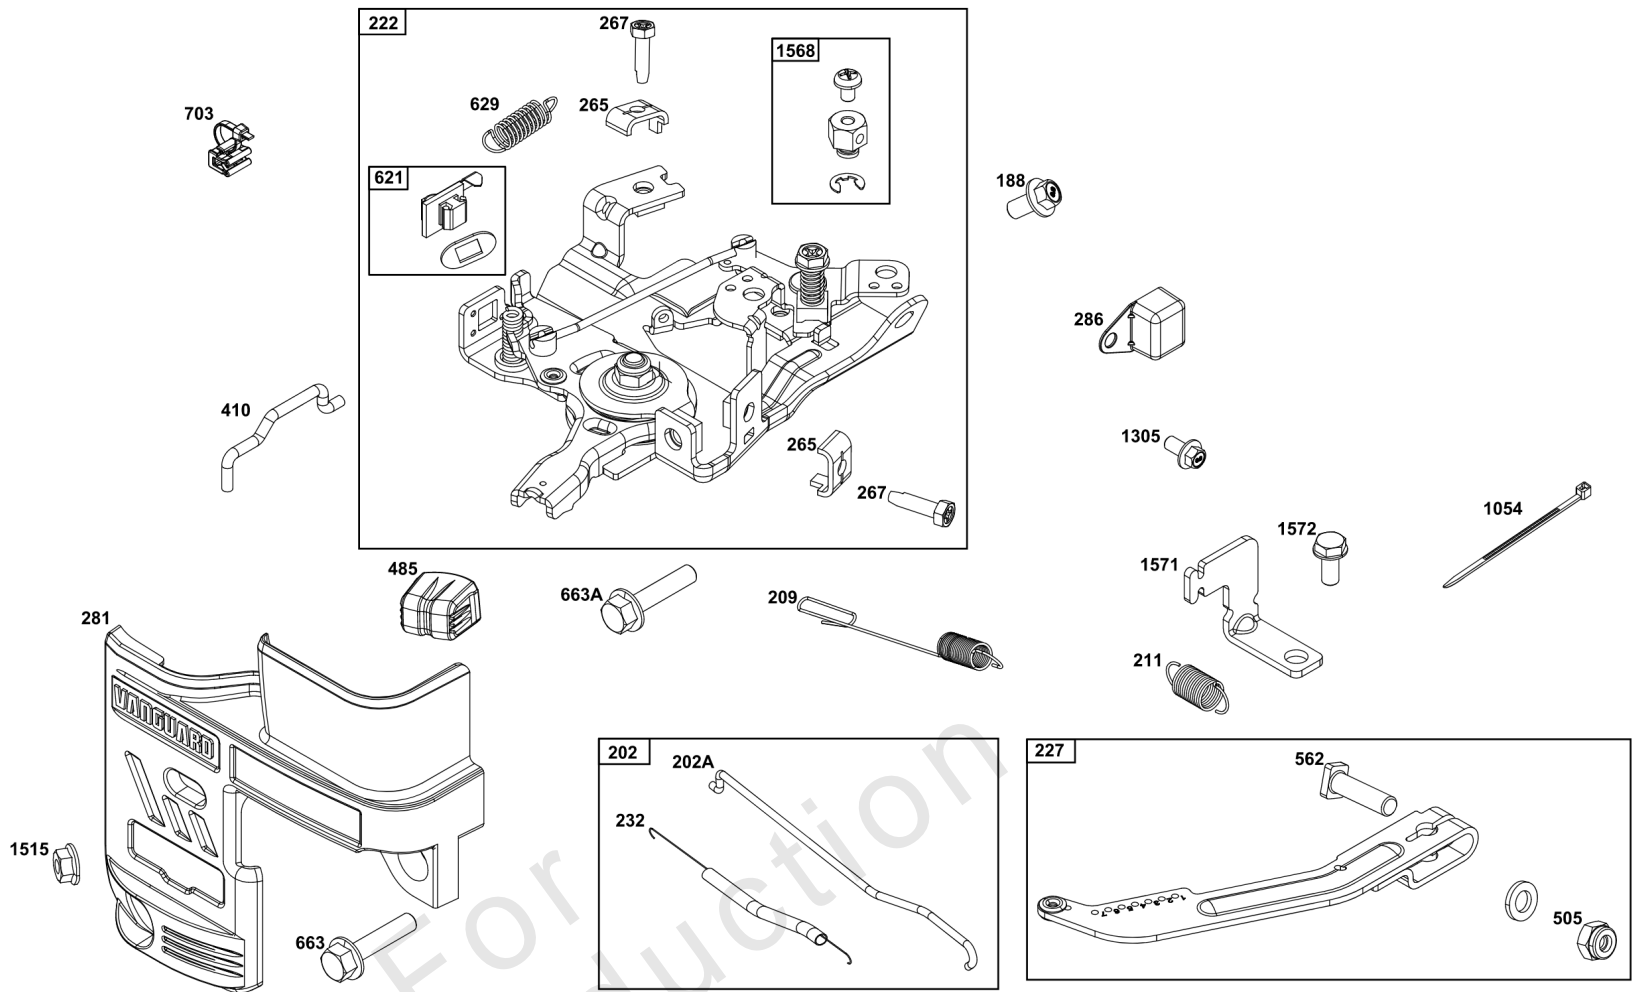

Not For
Reproduction

Controls Group

REF NO	PART NO	QTY	DESCRIPTION
188	590850	2	SCREW -(Control Bracket)
202	597032	1	LINK, Mechanical Governor
202A	597033	1	LINK, Mechanical Governor
209	597111	1	SPRING, Governor
211	691278	1	SPRING, Governor
222	84006188	1	BRACKET, Control
227	84003330	1	LEVER, Governor Control
232	597034	1	SPRING, Governor Link
265	691024	2	CLAMP, Casing
265	84004472	1	CLAMP, Casing
267	84004279	1	SCREW -(Casing Clamp)
281	84005296	1	PANEL, CONTROL
286	594949	1	MODULE, Oil Sensor
410	597024	1	LINK, Control
485	84004631	1	KNOB, Control
505	590641	1	NUT -(Governor Control Lever)
562	597121	1	BOLT -(Governor Control Lever)
621	84007989	1	SWITCH, Stop
629	597022	1	SPRING, Throttle Return
663	597460	1	SCREW -(Control Panel)
663A	84003635	6	SCREW -(Control Panel)
703	84008531	1	CLIP
1054	280275	1	TIE, Cable
1305	590703	1	SCREW -(Oil Sensor Module)
1515	590692	1	NUT -(Control Panel)
1568	84005188	2	RETAINER, Wire
1568	84005188	2	RETAINER, Wire
1571	597035	1	BRACKET, Governor Control
1572	597036	1	SCREW -(Governed Idle Spring Bracket)