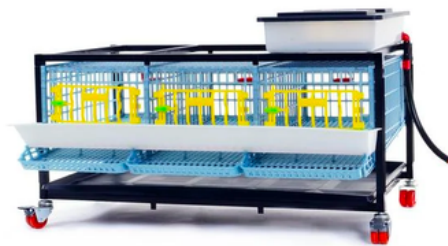

REPLACEMENT

(Sold Separately)

Plastic Nipple 180 degree

SKU: NP-01

Parts Needed To Convert To Full Layer (Parts Sold Separately)

BYK-03-TA

BYK-03-1K

Conversion Kit Parts