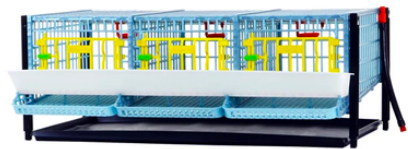

REPLACEMENT

(Sold Separately)

Plastic Nipple 180 degree

SKU: NP-01

Parts Needed To Convert To Full Layer (Parts Sold Separately)

BYK-03-TA

BYK-03-1K

Conversion Kit Parts