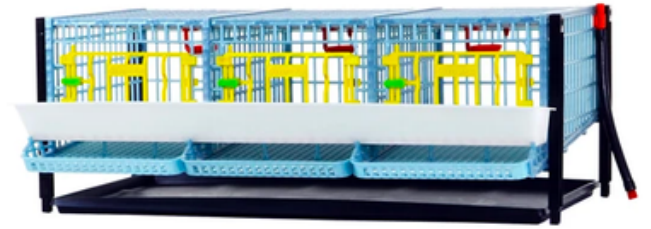

PRODUCT SUPPORT

Quail Cage Layer Addition

SKU: BYK-03-TA

V2

Assembly

[Hatching Time's Assembly Video](#)

(Coming Soon)

[3D Rendered Assembly Video](#)

[Assembly Instruction Manual](#)

Specifications

Brand	Cimuka
Model	BYK-03-TA
Material	ABS Plastic
Design	COMFORTPLAST™
Location	Indoors or Enclosed Shelter
Assembly Required	Yes

Recommended Tools

Power Drill
(Phillips Head)

Tape
Measurer

Rubber
Mallet

Rubber
Vise Grips

Utility
Knife

Screwdriver
(Flat Head)