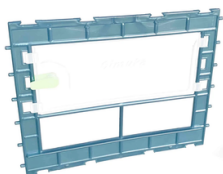

Parts List (Continued)

[View](#)

X 15

Front Wall -
Series: CB25/GL25

SKU: BS_K0057

[View](#)

X 15