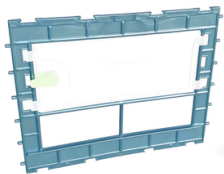

Parts List (Continued)

[View](#)

X 12

Front Wall -
Series: CB25/GL25

SKU: BS_K0057

[View](#)

X 12