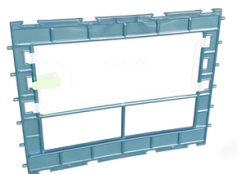

Parts List (Continued)

[View](#)

X 9

Front Wall -
Series: CB25/GL25

SKU: BS_K0057

[View](#)

X 9