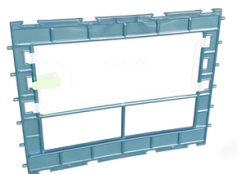

PRODUCT SUPPORT

Grow Out Pen 2 Section H:9.5"

SKU: GL25-02-1K

Assembly

[View Assembly Video](#)
(Coming Soon)

[View Assembly Guide](#)

Specifications

Brand	Cimuka
Model	GL25-02-1K
Material	ABS Plastic
Design	COMFORTPLAST™
Location	Indoors or Enclosed Shelter
Assembly Required	Yes

Recommended Tools

Utility
Knife

Tape
Measurer

Rubber
Mallet

Screwdriver
(Flat Head)

Parts List

View X 1  Water Tank (1 Gallon) SKU: BS_K0021	View X 1  Lid - Fits Water Tank (1 Gallon) SKU: BS_M0094	View X 1  Water Tank Connector to Water Hose SKU: HRT-01-C-R1	View X 2  Automatic Nipple Cup Large SKU: NPA-03-L
View X 1  Dual Water Pipe: 8" - Series: CB25/CB40/GL25 SKU: NPD-P-20-2N-I-K	View X 1  Adjustable Drinking Hanger Series: CB25/CB40/GL25 SKU: NP-SP22-AHN	View X 1  Internal Hose - Fits CB25/CB40/GL25 SKU: HRT-01-9.5-I	View X 2  (1) Hose Will Be Shorter External Hose - Fits CB25/GL25/BYK SKU: HRT-01-9.5-E
View X 1  T Connector - Fits Water Hose SKU: HRT-01-C-T	View X 1  End Connector - Fits Water Hose SKU: HRT-01-C-E	View X 2  Feed Grill Cover - 1 Section SKU: FD-GRL1	View X 1  Feed Grill Connector SKU: FD-GRL-C
View X 1 White Connector Comes Attached  Feeding Trough: 2 Section - Series: BYK / CB25 / GL25 SKU: FD-CG-P-65	View X 2  White Trough Cover - Series: CB25/GL25 SKU: BS_K0092	View X 1  Cover Connector - Series: CB25/GL25 SKU: BS_K0093	View X 2  Front Door - Series: GL25 SKU: BS_K0052

Parts List (Continued)

[View](#)

X 2

Front Wall -
Series: CB25/GL25

SKU: BS_K0057

[View](#)

X 2

Back Wall -
Series: CB25/GL25