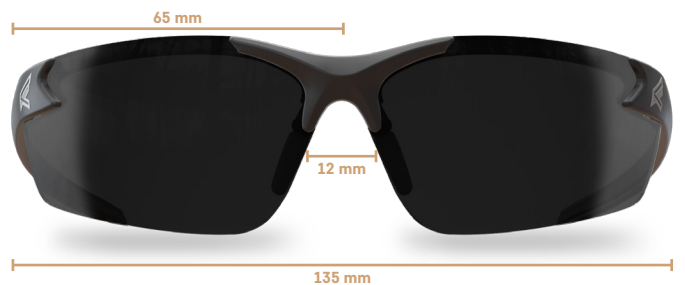

SAFETY

ZORGE G2

ZORGE G2

The Edge Zorge G2 is an advanced safety glass that's big on features, but small on price. It was designed for those who work hard and expect their eye protection to do the same. And with a comfortable fit and modern features, it's as worthy of the weekend as the workday.

FEATURES

- Thermoplastic rubber (TPR) adjustable nosepiece
- Wraparound frame for improved peripheral vision and protection
- Frame constructed of flexible, durable nylon composite
- Lenses block 99.9% of UVA/UVB/UVC rays

SAFETY COMPLIANCE

- ANSI compliant

DIMENSIONS

1. Tip to Tip 65mm
2. Temple Length 118mm
3. Overall Width 135mm
4. Overall Height 39mm
5. Nose Width 12mm

SKUS FEATURED

DZ111-G2
BLACK
CLEAR
85% LIGHT TRANSMISSION

DZ111VS-G2
BLACK
VAPOR SHIELD CLEAR
85% LIGHT TRANSMISSION

DZ111-1.5-G2
BLACK
1.5 PROGRESSIVE MAGNIFICATION CLEAR
85% LIGHT TRANSMISSION

DZ111-2.0-G2
BLACK
2.0 PROGRESSIVE MAGNIFICATION CLEAR
85% LIGHT TRANSMISSION