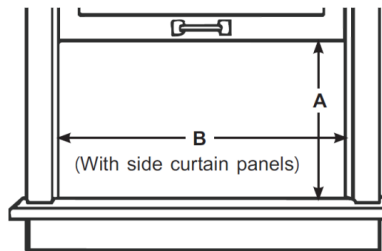

Product Dimensions	
Unit Dimension W x H x D (mm)	470×330×445
Net Weight (kg) (fits Not included)	23
Unit Dimension W x H x D (inch)	18.50×12.99×17.52
Net Weight (lbS) (fits Not included)	50.7
Product	
Parts & Labor	2 years
UPC	810088366338

Note:

*: Rated Amps(A) / accorded UL 60335 Safety

Product Images

Sleek Design with Touch Control

Window Opening

A: 13 3/5" (34.5cm) min

B: 24 1/2" (62.2cm) - 39" (99.1cm)