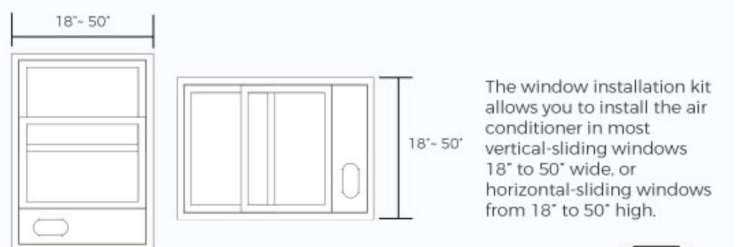

Approvals

Safety	ETL
Energy Star	NO

Product Dimensions

Unit Dimension W x H x D (mm)	430×695×325
Net Weight (kg)- kits included	29
Unit Dimension W x H x D (inch)	16.93×27.36×12.80
Net Weight (lb)- kits included	63.9
Product	
Parts & Labor	2 years
UPC	810088366369

Note:

*: Rated Amps(A) / accorded UL 60335 Safety

Control Panel

Window Size

The window installation kit allows you to install the air conditioner in most vertical-sliding windows 18" to 50" wide, or horizontal-sliding windows from 18" to 50" high.