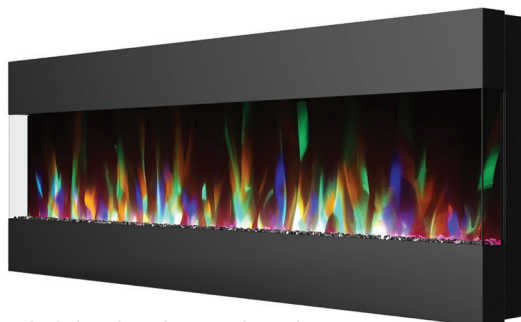

The Fireside Collection

Horizontal, Recessed/ Wall-Mounted Fireplaces

Enjoy the perfect ambiance for your home with Hanover's recessed/wall-mounted electric fireplaces. Our modern and sleek design is perfect for any home and offers a LED color-changing display to fit seamlessly into your home's aesthetic. The flames can operate with or without heat, which makes it perfect for warmer seasons and year-round use. A convenient remote control is included so you can easily adjust the settings from anywhere in the room. With Hanover, enjoy a realistic and colorful flame display without all the fuss and maintenance.

Features

- Offered in 42", 50", and 60" displays
- Driftwood log or crystal rock display options
- Multi-color LED flames with 2 heat settings
- Able to be wall-mounted or recessed
- Automatic thermal safety switch
- Heats rooms up to 216 sq. ft.
- Remote included
- CSA certified

Remote
Included

Available in
2 Finishes

Insert
Options

Black (BLK) with Crystal Display

White (WHT) with Log Display

These are preliminary specifications and are subject to change.

For more information on Hanover Products visit: www.hanover-products.com