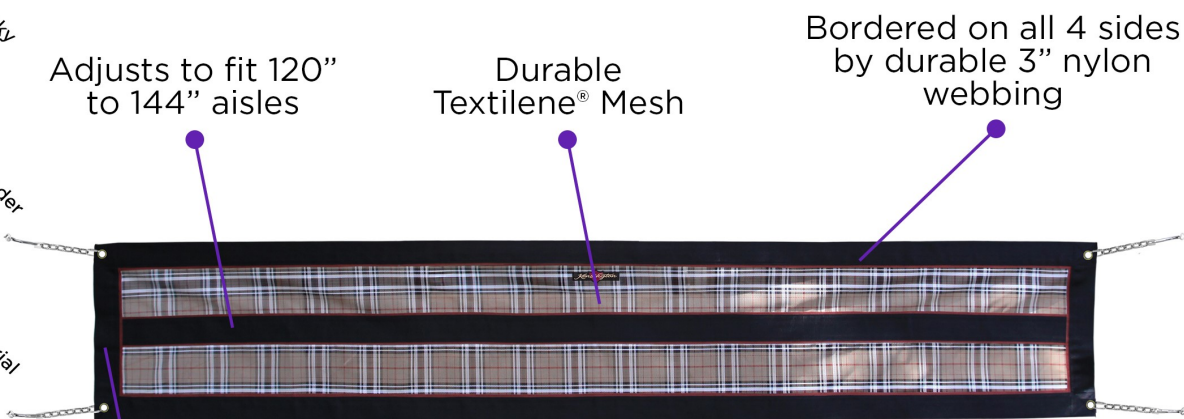

Adjustable Aisle Guard with Hardware

Item: KXAG

24" tall

Hardware included
4 carabiners, 4 chains,
4 double ended snaps

Add a touch of elegance to your barn aisles. Perfect for securing the aisle for grooming or farrier work. Made of durable Textilene® mesh and bordered on all 4 sides with 3" nylon webbing. A generous 24" inches tall, the guard is adjustable to fit openings from 120" to 144" wide. The solid web center is ideal for personalization. The Following Hardware is included: 4 Carabiners, 4 chains, 4 double ended snaps.