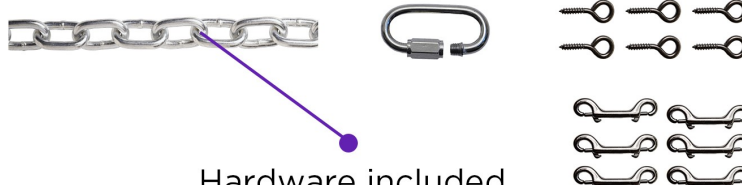

Adjustable Aisle Guard with Hardware

Item: KXAG

24" tall

Hardware included
4 carabiners, 4 chains,
4 double ended snaps

Add a touch of elegance to your barn aisles. Perfect for securing the aisle for grooming or farrier work. Made of durable Textilene® mesh and bordered on all 4 sides with 3" nylon webbing. A generous 24" inches tall, the guard is adjustable to fit openings from 120" to 144" wide. The solid web center is ideal for personalization. The Following Hardware is included: 4 Carabiners, 4 chains, 4 double ended snaps.