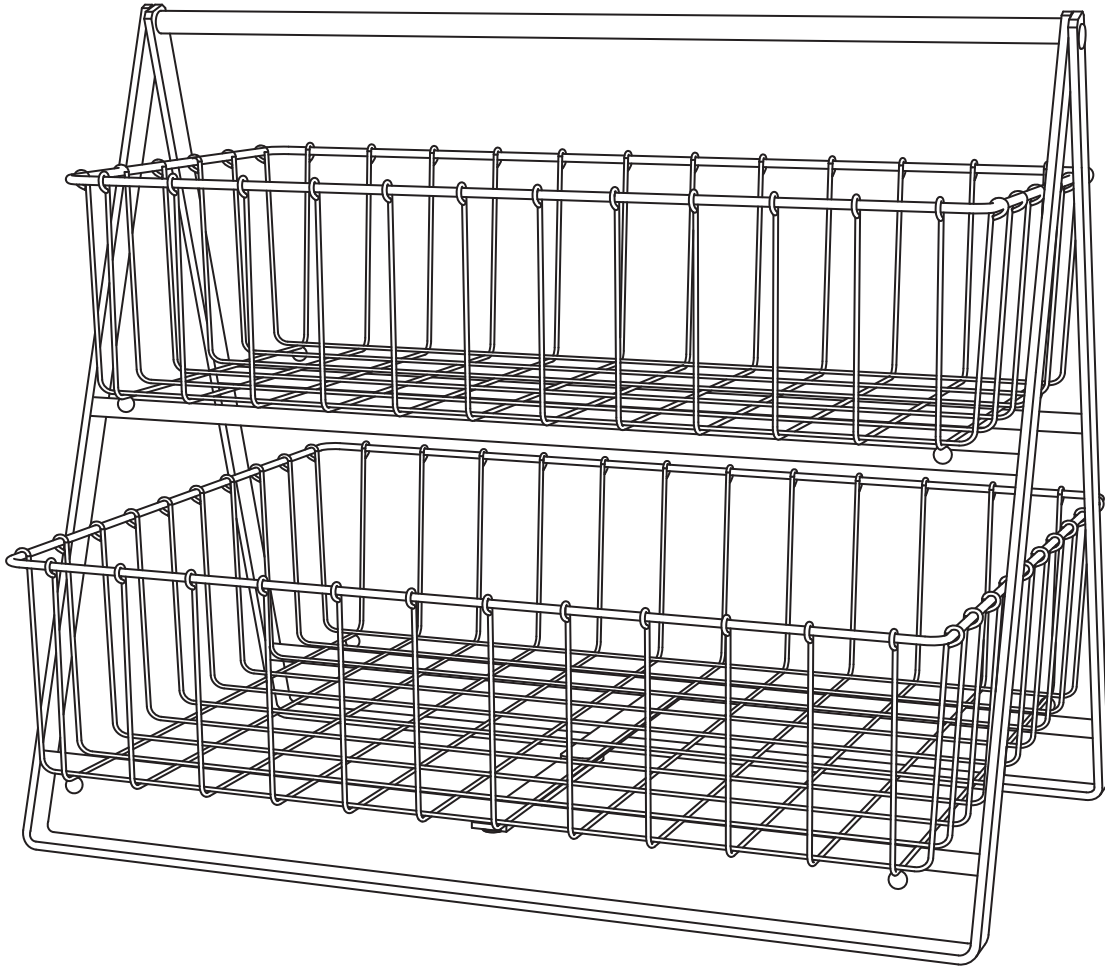

2-TIER STORAGE BASKET CFT-673

Review all assembly and care information carefully before using this product. Save this manual for future reference.
Assemble components on a soft, clean surface to avoid damaging the finish.

ASSEMBLY

STEP 1

A: 1

Pull the bottom of Stand (A) outward until it is fully extended.

STEP 2

B: 1

Place Large Basket (B) on the bottom of the stand.

STEP 3

C: 1

Place Small Basket (C) on the top of the stand, as shown.

Ensure both baskets are centered within the stand before placing items into the baskets.

Care & Maintenance

SAFE USE: For indoor use only. For residential use only. Only use on a flat, level surface.