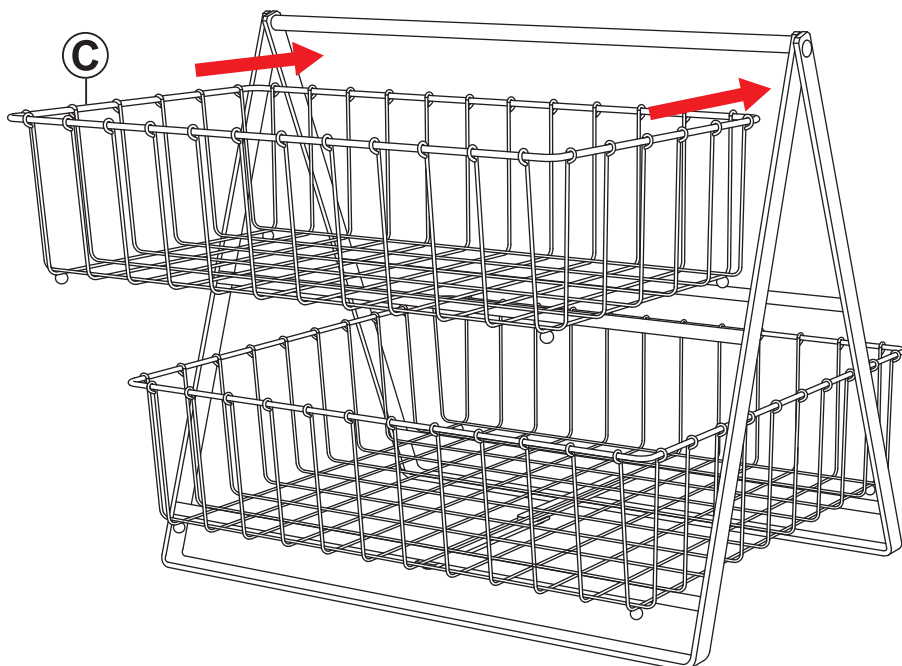

2-TIER STORAGE BASKET CFT-673

Review all assembly and care information carefully before using this product. Save this manual for future reference.
Assemble components on a soft, clean surface to avoid damaging the finish.

Inspect packaging to ensure all parts are accounted for before disposing of packing materials.
Save the packing slip.

| No. | PARTS | | QTY. |
|-----|--|--------------|------|
| A |  | Stand | 1 |
| B |  | Large Basket | 1 |
| C |  | Small Basket | 1 |

ASSEMBLY

STEP 1

A: 1

Pull the bottom of Stand (A) outward until it is fully extended.

STEP 2

B: 1

Place Large Basket (B) on the bottom of the stand.

STEP 3

C: 1

Place Small Basket (C) on the top of the stand, as shown.

Ensure both baskets are centered within the stand before placing items into the baskets.

Care & Maintenance

SAFE USE: For indoor use only. For residential use only. Only use on a flat, level surface.