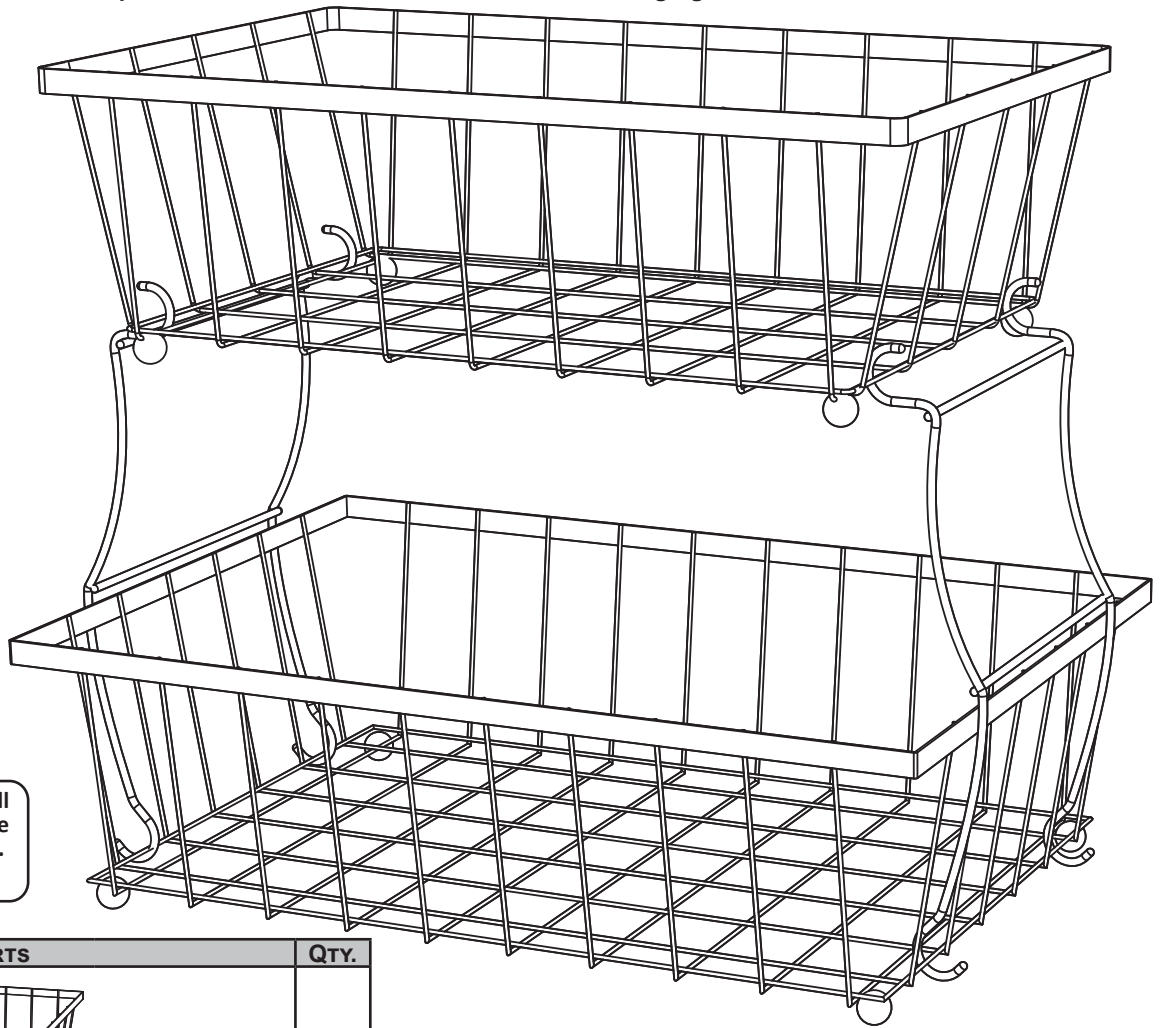

2-TIER COLLAPSIBLE STORAGE BASKET CFT-659

Review all assembly and care information carefully before using this product. Save this manual for future reference.
Assemble components on a soft, clean surface to avoid damaging the finish.

 Inspect packaging to ensure all parts are accounted for before disposing of packing materials.
 Save the packing slip.

No.	PARTS	QTY.
A	 Larger Basket	1
B	 Right Hook	1
C	 Left Hook	1
D	 Smaller Basket	1

ASSEMBLY

STEP 1

A: 1

B: 1

Affix Right Hook (B) to Larger Basket (A), as shown.

STEP 2

C: 1

Affix Left Hook (C) to the opposite side of the larger basket, as shown.

STEP 3

D: 1

Affix Smaller Basket (D) to the right hook, as shown.

STEP 4

Affix the opposite side of the smaller basket to the left hook, as shown.

Care & Maintenance

SAFE USE: For indoor use only. For residential use only. Only use on a flat, level surface.