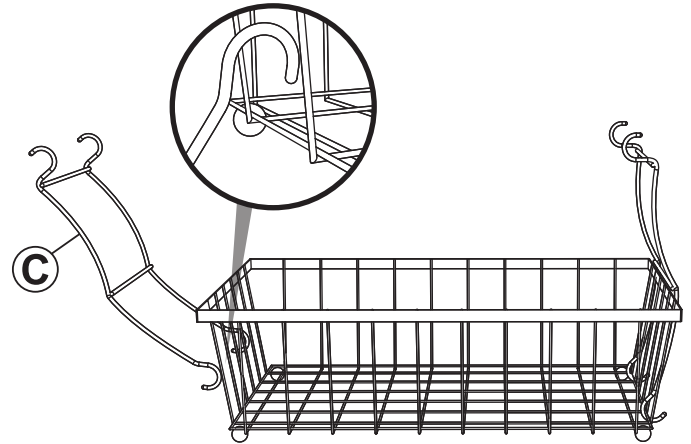

2-TIER COLLAPSIBLE STORAGE BASKET CFT-659

Review all assembly and care information carefully before using this product. Save this manual for future reference.
Assemble components on a soft, clean surface to avoid damaging the finish.

 Inspect packaging to ensure all parts are accounted for before disposing of packing materials.
 Save the packing slip.

No.	PARTS	QTY.
A	 Larger Basket	1
B	 Right Hook	1
C	 Left Hook	1
D	 Smaller Basket	1

ASSEMBLY

STEP 1

A: 1

B: 1

Affix Right Hook (B) to Larger Basket (A), as shown.

STEP 2

C: 1

Affix Left Hook (C) to the opposite side of the larger basket, as shown.

STEP 3

D: 1

Affix Smaller Basket (D) to the right hook, as shown.

STEP 4

Affix the opposite side of the smaller basket to the left hook, as shown.

Care & Maintenance

SAFE USE: For indoor use only. For residential use only. Only use on a flat, level surface.