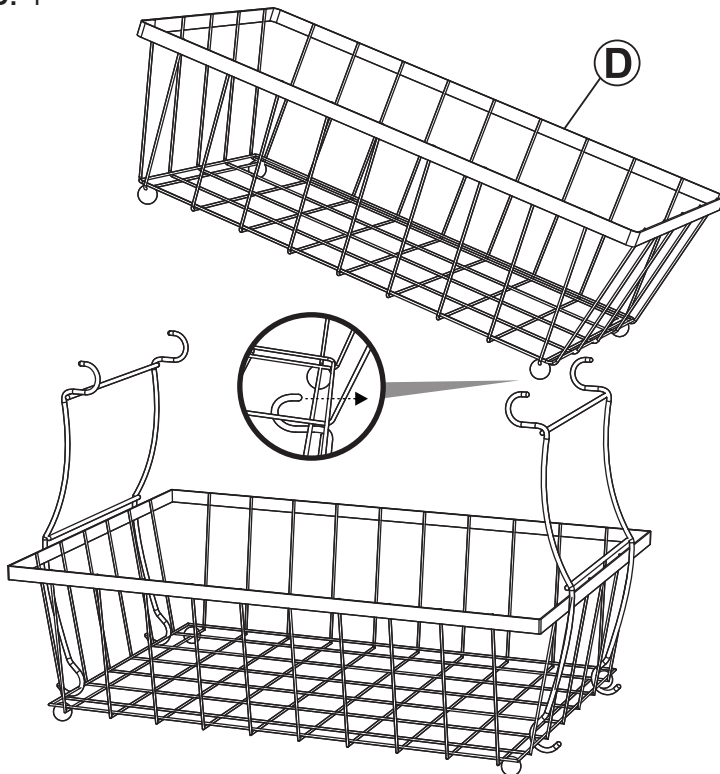

2-TIER COLLAPSIBLE STORAGE BASKET CFT-659

Review all assembly and care information carefully before using this product. Save this manual for future reference.
Assemble components on a soft, clean surface to avoid damaging the finish.

 Inspect packaging to ensure all parts are accounted for before disposing of packing materials.
 Save the packing slip.

No.	PARTS	QTY.
A	 Larger Basket	1
B	 Right Hook	1
C	 Left Hook	1
D	 Smaller Basket	1

ASSEMBLY

STEP 1

A: 1

B: 1

Affix Right Hook (B) to Larger Basket (A), as shown.

STEP 2

C: 1

Affix Left Hook (C) to the opposite side of the larger basket, as shown.

STEP 3

D: 1

Affix Smaller Basket (D) to the right hook, as shown.

STEP 4

Affix the opposite side of the smaller basket to the left hook, as shown.

Care & Maintenance

SAFE USE: For indoor use only. For residential use only. Only use on a flat, level surface.