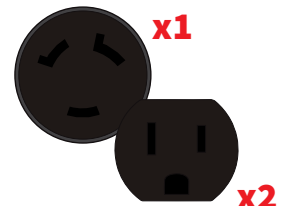

Two 120V Outlets
One Twist-Lock Outlet