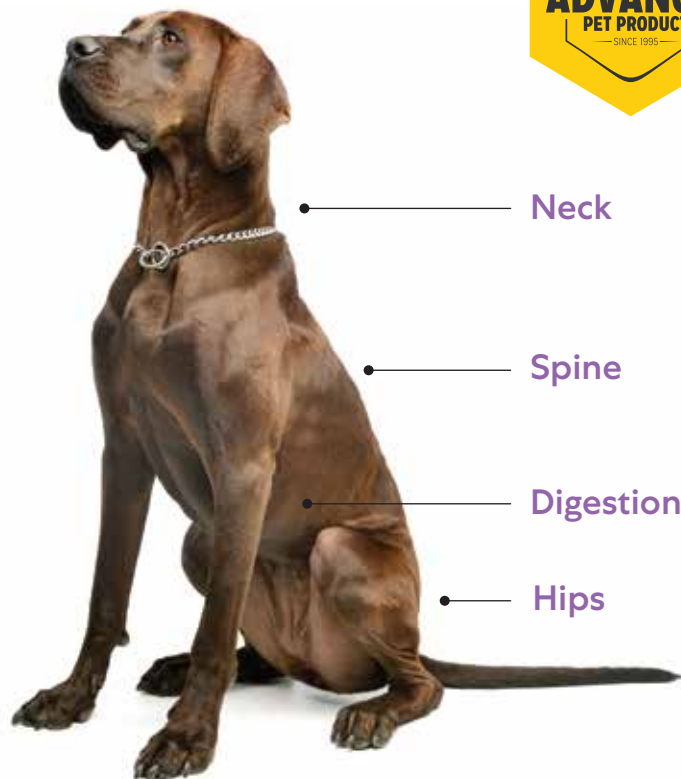

Relieves Back, Neck, Spine & Hip Strain.

Includes Two Stainless Steel Dishes

Rust Proof, Dishwasher Safe

Inside & Outside Use