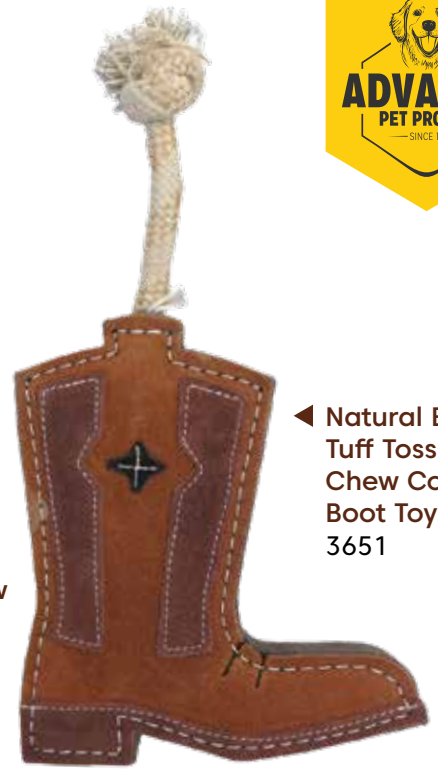

Natural Water Buffalo
 Natural Coconut Fiber Filling

◀ Natural Lether Toy Triangle 8086

MADE TUFF PLAY TUFF

INTERACTIVE DOG TOY

MADE WITH PREMIUM LEATHER & WOOL

Perfect for all dog breeds, this durable leather & wool dog toy is the perfect companion for your small or large dog. Ideal for heavy chewers and for those who love a game of tug-of-war and is suitable in aiding in dental hygiene. This toy is made of all natural, non-toxic, pet safe and ecologically harvested Leather and Wool. They are hand stitched instead of glued for the wellbeing of your pet and added strength for longer lasting entertainment for you and your furry friend.

◀ Natural Extra Tuff
Tug & Chew Leather
& Rope Ring Toy
3654

◀ Natural Extra
Tuff Toss & Chew
Peace Sign Toy
3652

▲ Toss & Chew
Leather
Boomerang
3653

◀ Natural Extra
Tuff Toss &
Chew Bone Toy
3655

◀ Natural Extra Tuff Toss & Chew Sloth Toy Brown 3649

◀ Natural Extra Tuff Toss & Chew Sloth Toy Pink 3650

◀ Natural Extra Tuff Toss & Chew Cowboy Boot Toy 3651

◀ Tuff Toy Tractor 3656

Tuff Toy Bull ▲ 3657

WHAT MAKES US DIFFERENT

INTRODUCING

Australian Kangaroo Treats