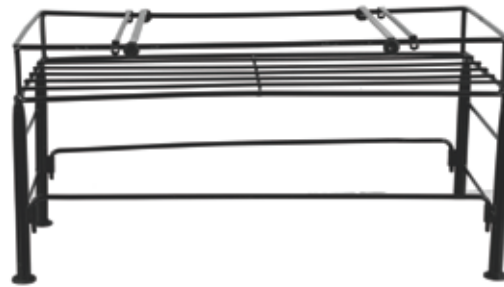

◀ Doggie Dinner Table

- 2110 3 Inches
- 2111 7 Inches
- 2112 10 Inches

ACCESSORIES

We provide a wide range of pet accessories to simplify your life. Our products assist in cleaning, storing and even feeding!