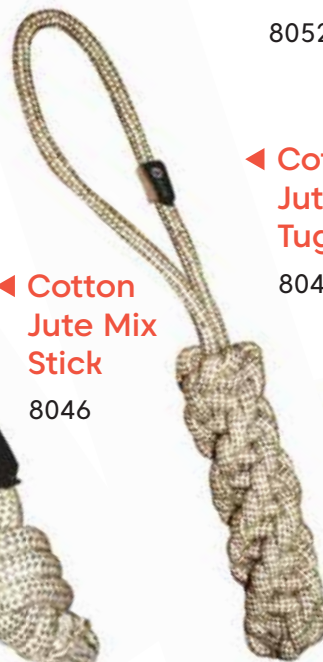

AVAILABLE IN 3 SIZES
Small Item No. 7905
Medium Item No. 7906
Large Item No. 7907

Sheep Horn
7908

Large Goat Horn without Marrow
7904

Rope Toys to tug and throw

Give your pet some rope to play, pull and dig their teeth into! These new toys are excellent exercise for both pet and owner. They have a high quality rope running throughout the toy for extra strength and durability!

▲ Jute Bone

8050

▲ Jute Crinkler

8051

▲ Jute Donut

8052

▲ Jute Pull Tug

8053

◀ Cotton Jute Mix Ring

8044

◀ Cotton Jute Mix Stick

8046

◀ Cotton Jute Pull Tug

8048

◀ Cotton Jute Ball

8047