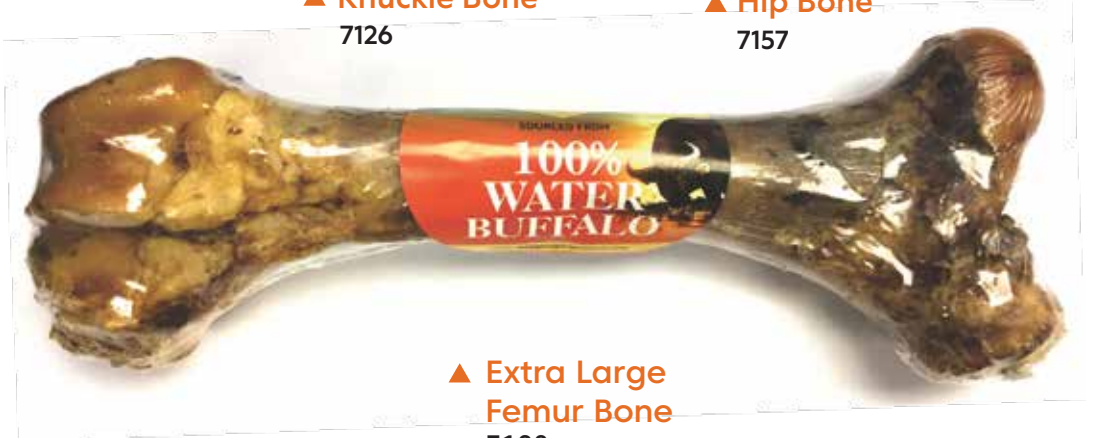

▲ **Rib Bone with Meat**
7575

▲ **Knee Cap Bone**
7580

▲ **Paddywack**
7596

▲ **Horn Core**
7108

▲ **Knuckle Bone**
7126

▲ **Hip Bone**
7157

▲ **Extra Large Femur Bone**
7128

**not
a raw
hide**

Easily Digestible

Sourced from

**Free Range, Grass Fed
Water Buffalo Head & Cheek**

**Easily Digestible, Helps
Clean Teeth & Gums**

No Hormones or Steroids

Private Label
also available.

Available in natural and in
wide variety of flavors