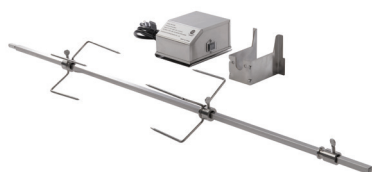

Rotisserie Kit

Expand your grill's capabilities with the TYTUS Rotisserie Kit and get ready to roast meats to juicy perfection.

MODEL: TYT-ACC-ROT

Dimensions	30"W x 7"D x 4"H
Materials	304 stainless steel
Motor	Rotates 2-2.4X per minute