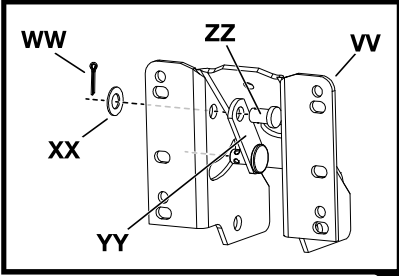

REPAIR PARTS FOR 45-0613 ZERO TURN SNOWBLADE

- AA**
x4

45908BL3
- BB**
x2

4-62
- CC**
x4

43003
- DD**
x4

43015

REPAIR PARTS FOR 45-0613 ZERO TURN SNOWBLADE

REF	QTY	PART NO	DESCRIPTION	REF	QTY	PART NO	DESCRIPTION
1	1	69643BL3	Assembly, Hitch Mount	A	18	43080	Bolt, Carr 5/16-18 x 3/4" GR5
2	2	45814BL3	Tube, Slider	B	2	44326	Bolt, Carr 5/16-18 x 1" GR5
3	2	45908BL3	Bracket, Mounting	C	1	1509-90	Bolt, Hex 1/4-20 x 1-1/4"
4	2	45909	U-Bolt, 7.0 x 3.5 x 3/8	D	1	43085	Bolt, Hex 5/16-18 x 1-1/2" GR5
5	1	6-993BL3	Assembly, Blade Mount	E	2	43432	Bolt, Hex 3/8-16 x 2-1/2" GR5
6	2	2-843BL3	Tube, Brace	F	4	43509	Bolt, Hex 3/8-16 x 2-3/4 GR5
7	1	2-821BL3	Plate, Brace	G	3	44071	Bolt, Hex 3/8-16 x 3-1/2"
8	1	—	Assembly, Pivot Support Bracket	H	1	4-60	Bolt, Hex 3/8-16 x 5.25" GR5
9	1	65749BL1	Assembly, Channel Sub	I	2	47189	Nut, Hex 1/4-20 Nylock
10	1	46066BL1	Shaft, Blade Pivot	J	2	712-0256	Nut, Hex 5/16-24 Jam
11	1	49808	Control Cable, W/Ends	K	6	43015	Nut, Hex 3/8-16
12	1	2-828	Rod, Blade Pivot	L	25	HA21362	Nut, Hex 3/8-16 Nylock
13	1	6-999	Assembly, Lift Handle	M	27	47810	Nut, Hex .312-18 Nylock
14	1	62561BL1	Assembly, Release Grip	N	4	43003	Washer, Lock 3/8
15	1	6-998BL3	Assembly, Lift Handle Tube	O	8	43081	Washer, .375 x .875 x .083
16	2	2-822BL3	Blade Extension 6"	P	1	R19171616	Washer, .531 x 1 x .059
17	2	2-823BL3	Wear Plate 6"	Q	1	44074	Cap, 3/8 ID Vinyl
18	1	23955BL3	48" Blade	R	1	23658	Spacer, .460ID x .560OD x .62
19	2	24690BL1	Shoe, Skid	S	1	46065	Pin, Channel Pivot 1/2"
20	1	23956BL3	Wear Plate 48"	T	5	43055	Pin, Hair 3/32 x 1.8"
21	1	62980BL1	Assembly, Reinforcement Plate	U	2	48084	Clevis Lanyard Fitting
				V	2	43010	Pin, Cotter 1/8 x 1-1/4"
				W	2	726-0178	Tie, Nylon (Cable) T50R
				X	1	48090	Spring, Trip
				Y	1	48083	Grip
				Z	1	46471	Rubber Grip
				VV	1	24023BL1	Bracket, Pivot Support
				WW	1	142	Pin, Cotter 1/8 x 3/4"
				XX	1	1540-59	Washer, .52 x 1.062 x .09
				YY	1	69440	Assembly, Lift Link
				ZZ	1	42842	Pin, Clevis .5 x .78"
				-	1	3-308	Owners Manual