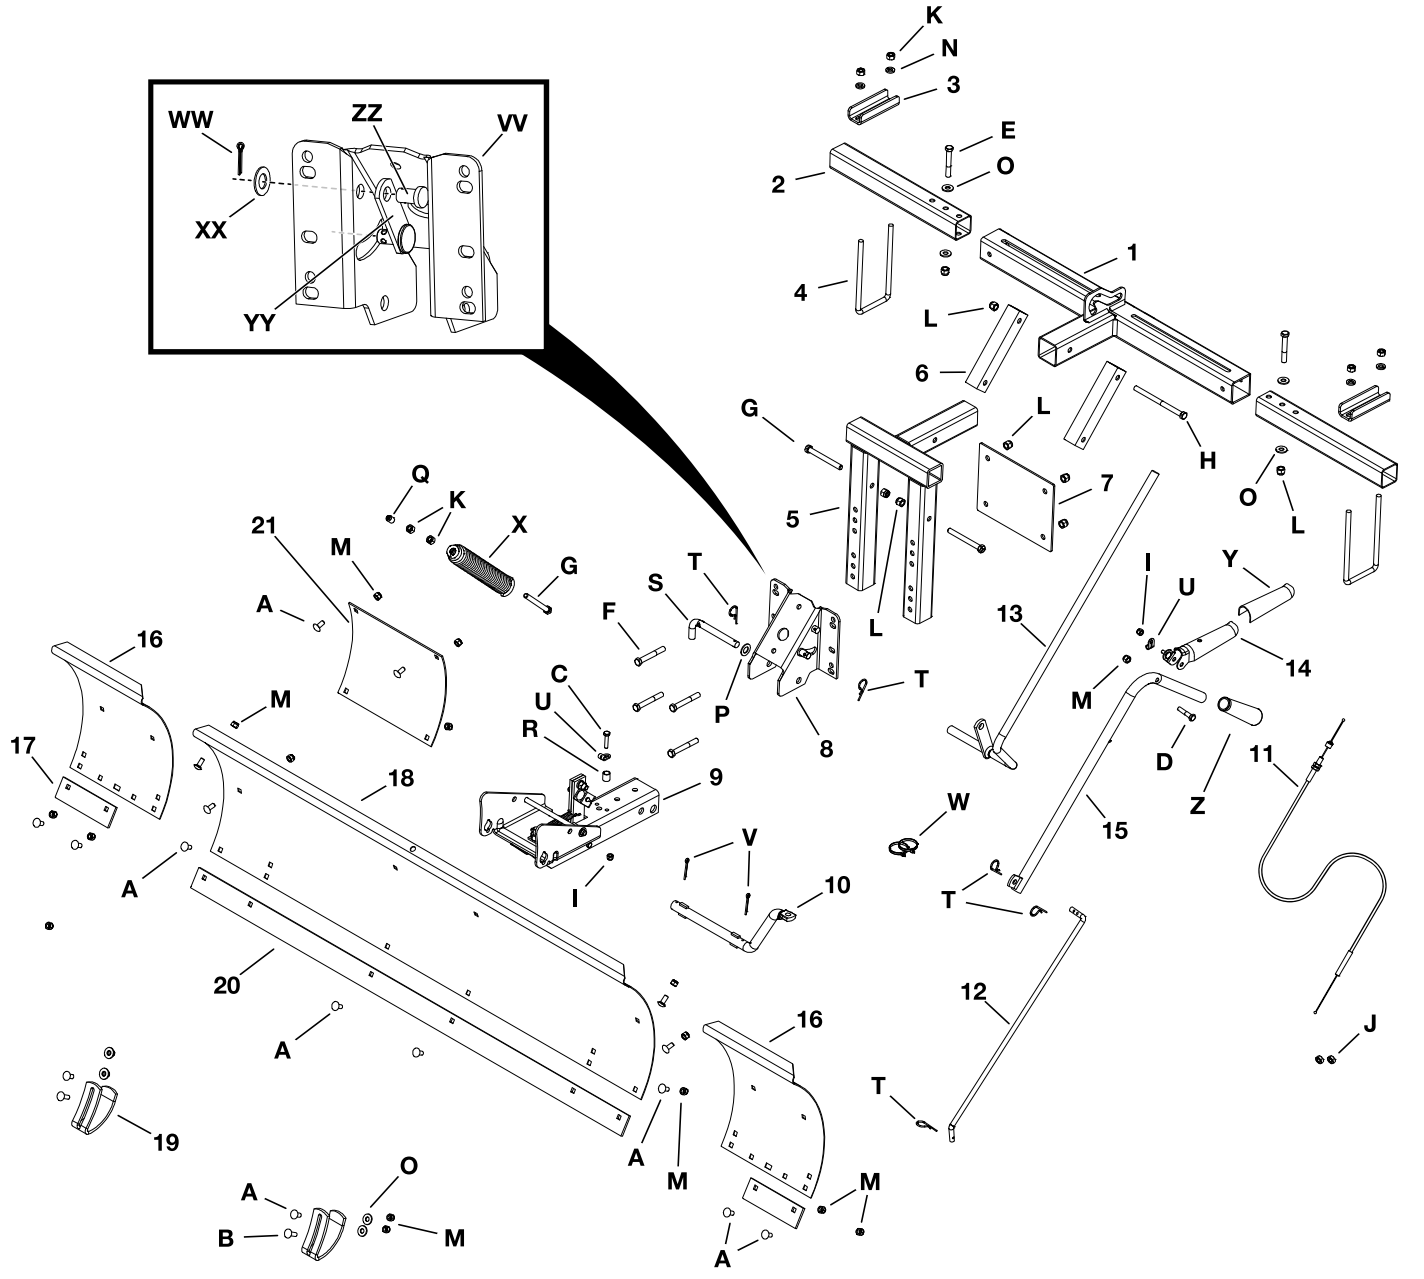

REPAIR PARTS FOR 45-0613 ZERO TURN SNOWBLADE

- AA**
x4

45908BL3
- BB**
x2

4-62
- CC**
x4

43003
- DD**
x4

43015

REPAIR PARTS FOR 45-0613 ZERO TURN SNOWBLADE

REF	QTY	PART NO	DESCRIPTION	REF	QTY	PART NO	DESCRIPTION
1	1	69643BL3	Assembly, Hitch Mount	A	18	43080	Bolt, Carr 5/16-18 x 3/4" GR5
2	2	45814BL3	Tube, Slider	B	2	44326	Bolt, Carr 5/16-18 x 1" GR5
3	2	45908BL3	Bracket, Mounting	C	1	1509-90	Bolt, Hex 1/4-20 x 1-1/4"
4	2	45909	U-Bolt, 7.0 x 3.5 x 3/8	D	1	43085	Bolt, Hex 5/16-18 x 1-1/2" GR5
5	1	6-993BL3	Assembly, Blade Mount	E	2	43432	Bolt, Hex 3/8-16 x 2-1/2" GR5
6	2	2-843BL3	Tube, Brace	F	4	43509	Bolt, Hex 3/8-16 x 2-3/4 GR5
7	1	2-821BL3	Plate, Brace	G	3	44071	Bolt, Hex 3/8-16 x 3-1/2"
8	1	—	Assembly, Pivot Support Bracket	H	1	4-60	Bolt, Hex 3/8-16 x 5.25" GR5
9	1	65749BL1	Assembly, Channel Sub	I	2	47189	Nut, Hex 1/4-20 Nylock
10	1	46066BL1	Shaft, Blade Pivot	J	2	712-0256	Nut, Hex 5/16-24 Jam
11	1	49808	Control Cable, W/Ends	K	6	43015	Nut, Hex 3/8-16
12	1	2-828	Rod, Blade Pivot	L	25	HA21362	Nut, Hex 3/8-16 Nylock
13	1	6-999	Assembly, Lift Handle	M	27	47810	Nut, Hex .312-18 Nylock
14	1	62561BL1	Assembly, Release Grip	N	4	43003	Washer, Lock 3/8
15	1	6-998BL3	Assembly, Lift Handle Tube	O	8	43081	Washer, .375 x .875 x .083
16	2	2-822BL3	Blade Extension 6"	P	1	R19171616	Washer, .531 x 1 x .059
17	2	2-823BL3	Wear Plate 6"	Q	1	44074	Cap, 3/8 ID Vinyl
18	1	23955BL3	48" Blade	R	1	23658	Spacer, .460ID x .560OD x .62
19	2	24690BL1	Shoe, Skid	S	1	46065	Pin, Channel Pivot 1/2"
20	1	23956BL3	Wear Plate 48"	T	5	43055	Pin, Hair 3/32 x 1.8"
21	1	62980BL1	Assembly, Reinforcement Plate	U	2	48084	Clevis Lanyard Fitting
				V	2	43010	Pin, Cotter 1/8 x 1-1/4"
				W	2	726-0178	Tie, Nylon (Cable) T50R
				X	1	48090	Spring, Trip
				Y	1	48083	Grip
				Z	1	46471	Rubber Grip
				VV	1	24023BL1	Bracket, Pivot Support
				WW	1	142	Pin, Cotter 1/8 x 3/4"
				XX	1	1540-59	Washer, .52 x 1.062 x .09
				YY	1	69440	Assembly, Lift Link
				ZZ	1	42842	Pin, Clevis .5 x .78"
				-	1	3-308	Owners Manual