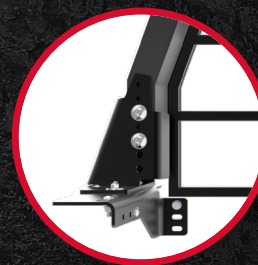

**WHEREVER THE JOB TAKES YOU,
WE'RE RIGHT BEHIND YOU.**

ALUMINUM HEADACHE RACKS

UNIVERSAL FIT

Easily installs on full size pickup makes and models

DURABLE

Corrosion-resistant aluminum to protect against even the harshest weather conditions

VERSATILITY

Height adjustment at roof height or taller for clearance

Visit WEATHERGUARD.COM for more information

GM8021 ©2023 Werner Co. 10/23

Light brackets, attachment points and cargo stops accessories available for added functionality

Installation brackets included with the rack

Armor Tuf® Powder Coat finish ensures years of dependability

Open Frame

Half Bar

Louvered

Hex

ACCESSORIES (NOT INCLUDED)

Side Light Bracket