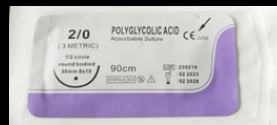

Wound Closure Pack

Part of Working Dog Kit *OR* Buy Separately

PACK INCLUDES:

- ✓ Needle Holders
- ✓ Skin Stapler
- ✓ Staple Remover
- ✓ 2/0 Suture
- ✓ 5 x 9 Lap Pad