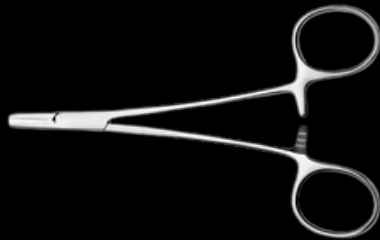

Wound Closure Pack

Part of Working Dog Kit *OR* Buy Separately

PACK INCLUDES:

- ✓ Needle Holders
- ✓ Skin Stapler
- ✓ Staple Remover
- ✓ 2/0 Suture
- ✓ 5 x 9 Lap Pad