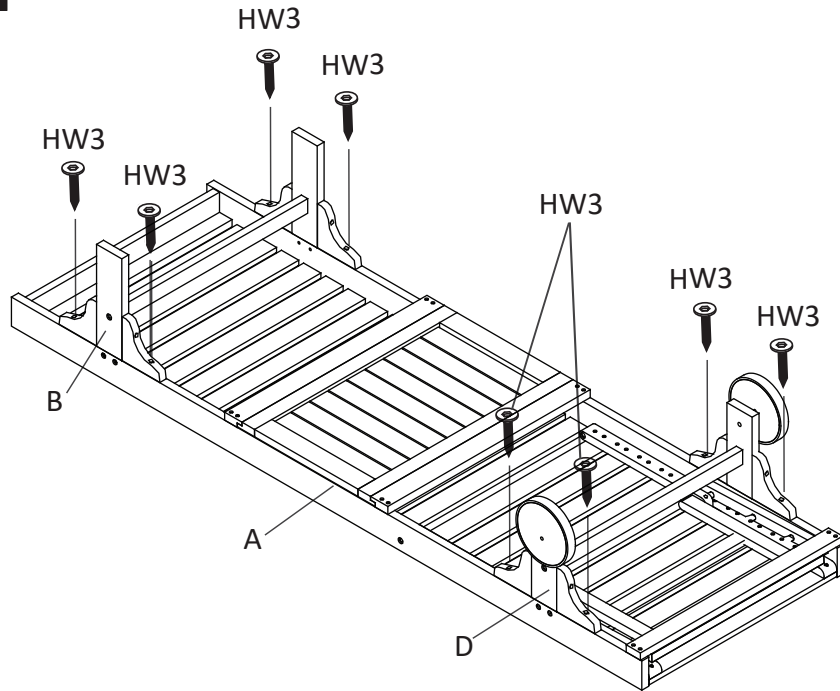

PREPARATION

- *Before beginning assembly of product, make sure all parts are present. Compare parts with package contents list and hardware contents list.
- *If any part is missing or damaged, do not attempt to assemble the product.
- Estimated Assembly Time : 10 minutes.
- Tools Required for Assembly (included): Allen Key
- If you are having difficulty, our friendly Customer care team is always here to help. Please email customersupport@safavieh.com

3

Step 3
Using (HW3) tighten with (HW4).

4