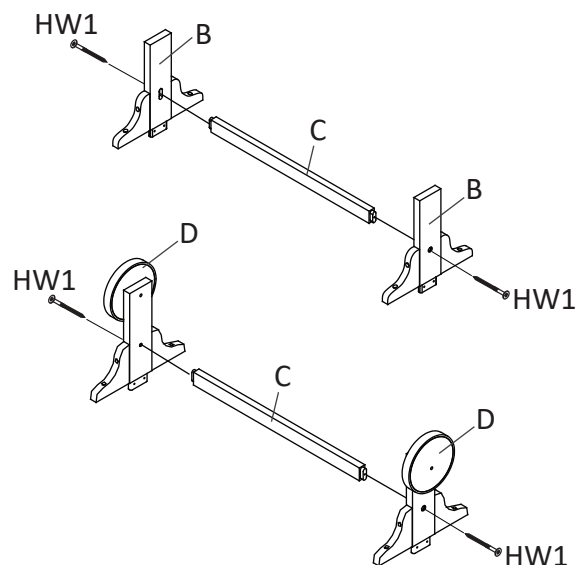

Part List and Hardware List

PIECE	DESCRIPTION	PICTURE	QUANTITY
A	Sunlounger frame		1X
B	Front leg		2X
C	Cross bar of leg		2X
D	Back leg		2X
CSH1	Cushion		1X
HW1	Screw: M7 x0.5 x50 mm		4X
HW2	Screw: M6 x0.5 x18 mm		8X

Model# PAT7022

Product Dimensions: 25.2" W x 34.3" D x 34.3" H

Weight Capacity : 600 lbs

Warning : Do not stand on sunlounge

Warning : Do not over torque bolts / screws

PIECE	DESCRIPTION	PICTURE	QUANTITY
HW3	Screw: M6 x0.5 x60 mm		8X
HW4	Allen key 5		1X

1

Step 1

- Attached (B) & (C),using (HW1) tighten with (HW4)
- Attached (D) & (C),using (HW1) tighten with (HW4)

2

Step 2

- (B) & (C) attached to (A),using (HW2) tighten with (HW4),(D)&(C)attached to (A),using (HW2) tighten with (HW4).