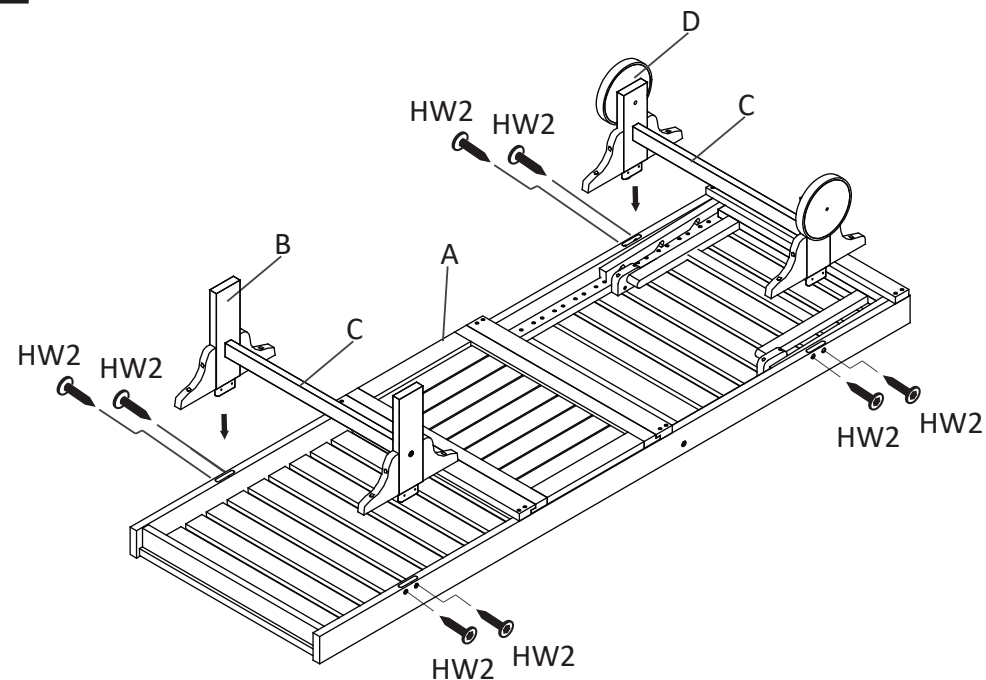

Part List and Hardware List

PIECE	DESCRIPTION	PICTURE	QUANTITY
A	Sunlounger frame		1X
B	Front leg		2X
C	Cross bar of leg		2X
D	Back leg		2X
CSH1	Cushion		1X
HW1	Screw: M7 x0.5 x50 mm		4X
HW2	Screw: M6 x0.5 x18 mm		8X

1

Step 1

- Attached (B) & (C),using (HW1) tighten with (HW4)
- Attached (D) & (C),using (HW1) tighten with (HW4)

2

Step 2

- (B) & (C) attached to (A),using (HW2) tighten with (HW4),(D)&(C)attached to (A),using (HW2) tighten with (HW4).