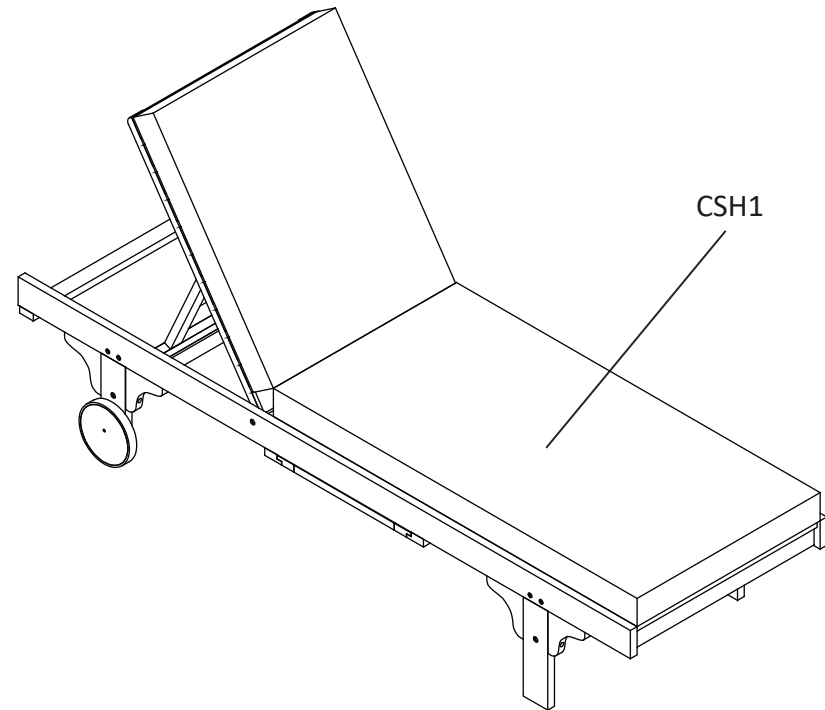

Step 4
Put Seat Cushion (CSH1) on the Sunlounge. The Sunlounge is ready to be used.