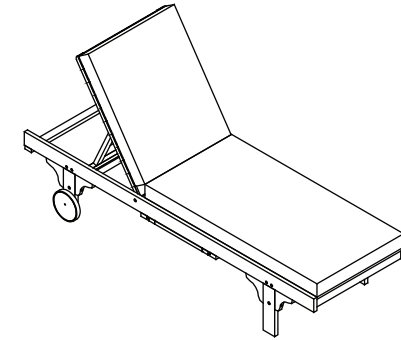

Part List and Hardware List

PIECE	DESCRIPTION	PICTURE	QUANTITY
A	Sunlounger frame		1X
B	Front leg		2X
C	Cross bar of leg		2X
D	Back leg		2X
CSH1	Cushion		1X
HW1	Screw: M7 x0.5 x50 mm		4X
HW2	Screw: M6 x0.5 x18 mm		8X

Model# PAT7022

Product Dimensions: 25.2" W x 34.3" D x 34.3" H

Weight Capacity : 600 lbs

Warning : Do not stand on sunlounge

Warning : Do not over torque bolts / screws

PIECE	DESCRIPTION	PICTURE	QUANTITY
HW3	Screw: M6 x0.5 x60 mm		8X
HW4	Allen key 5		1X