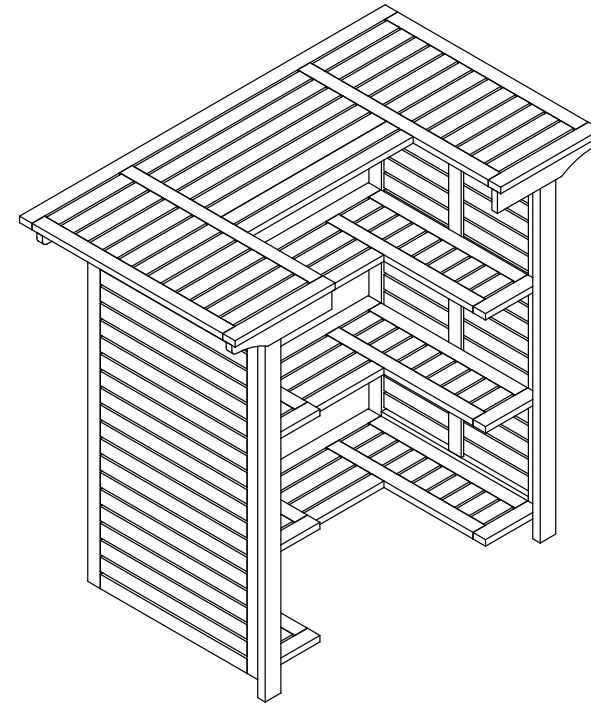

Step 4
Complete.