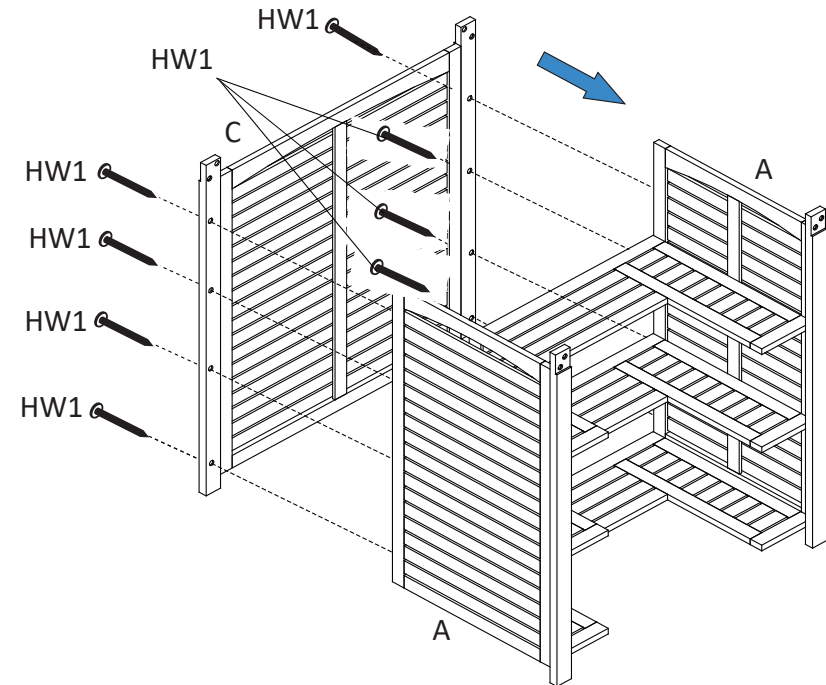

Step 2
Use screws (HW1) to attach (C) to (A),tighten with allen key (HW4).