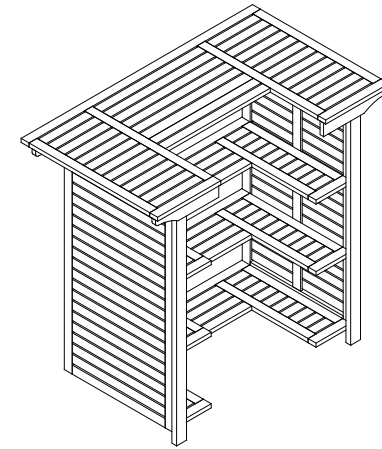

Part List and Hardware List

PIECE	DESCRIPTION	PICTURE	QUANTITY
A	Leg frame		2X
B	Top frame		1X
C	Front frame		1X
D	Tray racks-1		2X
E	Tray racks-2		1X

 **SAFAVIEH**
O U T D O O R

Model# PAT7011

Product Dimensions: 27.2" W x 46.1" D x 42.1" H