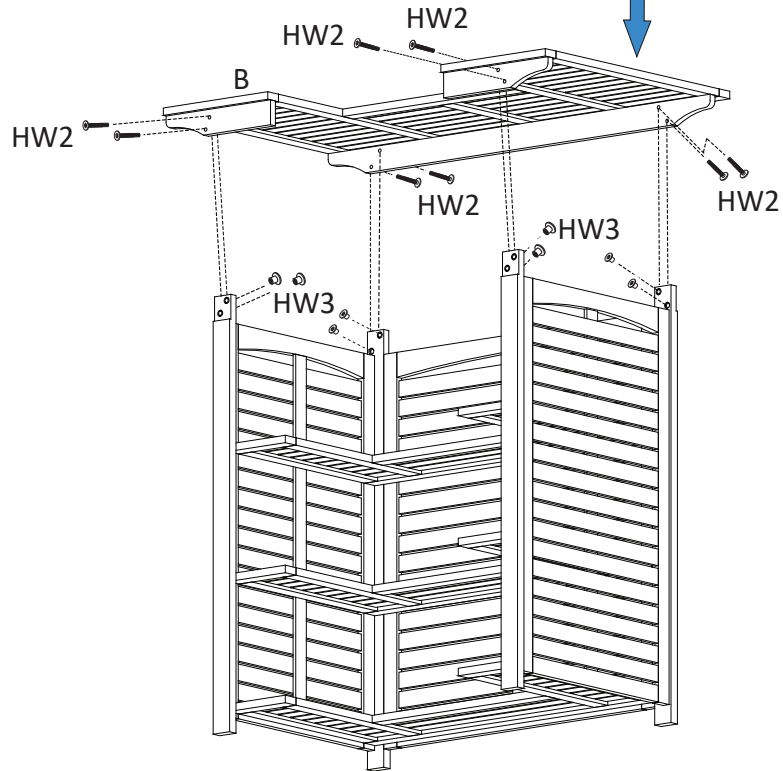

PREPARATION

- *Before beginning assembly of product, make sure all parts are present. Compare parts with package contents list and hardware contents list.
- *If any part is missing or damaged, do not attempt to assemble the product.
- *Estimated Assembly Time : 20 minutes.
- *Tools Required for Assembly (included): Allen Key
- *If you are having difficulty, our friendly Customer care team is always here to help. Please email customersupport@safavieh.com

3

Step 3
Attach (B) to assembled parts using, using bolt (HW2) and sleeve nut (HW3) tighten by allen key (HW4).

4