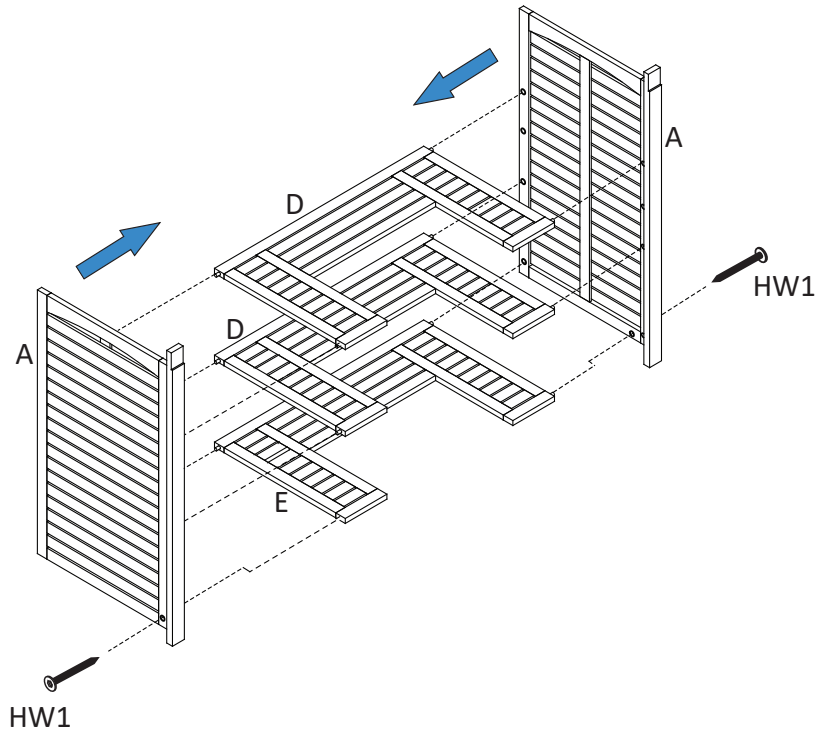

PREPARATION

- *Before beginning assembly of product, make sure all parts are present. Compare parts with package contents list and hardware contents list.
- *If any part is missing or damaged, do not attempt to assemble the product.
- *Estimated Assembly Time : 20 minutes.
- *Tools Required for Assembly (included): Allen Key
- *If you are having difficulty, our friendly Customer care team is always here to help. Please email customersupport@safavieh.com

1

Step 1
Attach parts (A) to parts (D),(E) by (HW1) with Allen key (HW4) to tighten.

2