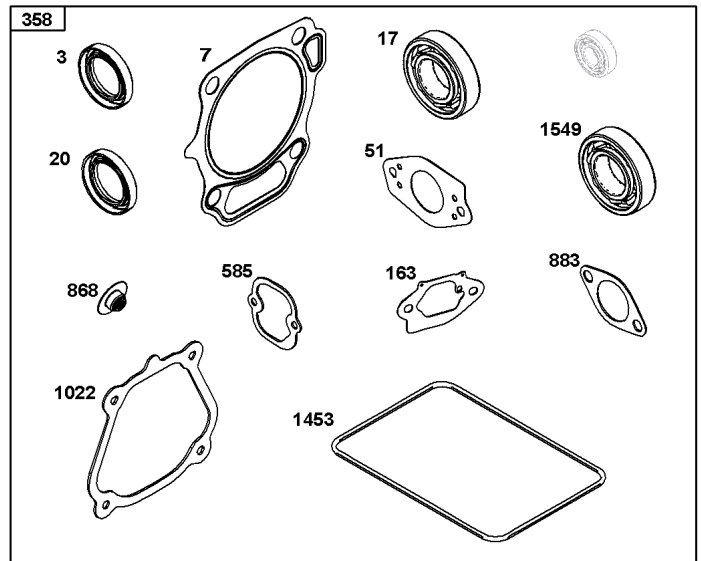

Cylinder Head Group

REF NO	PART NO	QTY	DESCRIPTION
3	-----	1	SEAL, Oil -(Part information located in Cylinder Group.)
5	84005042	1	HEAD, Cylinder
7	84004760	1	GASKET, Cylinder Head
11	84004125	1	TUBE, Breather
13	84004122	4	SCREW -(Cylinder Head)
17	-----	1	BEARING, Ball -(Part information located in Cylinder Group.)
20	-----	1	SEAL, Oil -(Part information located in Crankcase Cover/Sump and Lubrication Group.)
21	597014	1	CAP, Oil Fill
33	84004114	1	VALVE, Exhaust
34	84004113	1	VALVE, Intake
35	84004112	2	SPRING, Valve -(Intake)
36	84004112	2	SPRING, Valve -(Exhaust)
42	84004116	4	KEEPER, Valve
45	84004130	2	TAPPET, Valve
51	84004164	1	GASKET, Intake
51A	84004166	1	GASKET, Intake
163	-----	1	GASKET, Air Cleaner -(Part information located in Carburetor Group.)
192	597006	2	ADJUSTER, Rocker Arm
238	84004109	2	CAP, Valve
296	84004119	2	STUD -(Muffler)
337	597383	1	PLUG, Spark
358	-----	1	GASKET SET, Engine -(Part information located in Cylinder Group.)
383	590721	1	WRENCH, Spark Plug
553	84004117	2	RETAINER, Valve Spring
553A	84004118	1	RETAINER, Valve Spring
580	809894	1	SEAL, O-Ring -(Oil Fill Cap)
584	597011	1	COVER, Breather Passage
585	597010	1	GASKET, Breather Passage
684	597012	2	SCREW -(Breather Passage Cover)
718	-----	2	PIN, Locating -(Part information located in Cylinder Group.)
798	597000	2	SCREW -(Rocker Arm)
850	-----	1	SEALANT, Liquid -(Part information located in Cylinder Group.)
868	84004111	1	SEAL, Valve
883	-----	1	GASKET, Exhaust -(Part information located in Exhaust Group.)
914	597016	4	SCREW -(Rocker Cover)
1022	84004126	1	GASKET, Rocker Cover
1023	84004124	1	COVER, Rocker
1026	84004129	2	ROD, Push
1029	84004110	2	ARM, Rocker
1034	84006550	1	GUIDE, Push Rod -Used Before Code Date 20092400