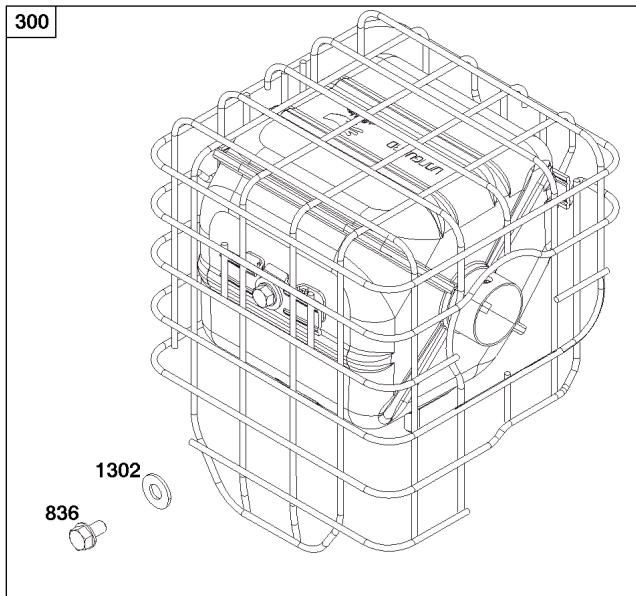

Not For
Reproduction

Exhaust Group

REF NO	PART NO	QTY	DESCRIPTION
300	84004467	1	MUFFLER
436	84004461	1	MANIFOLD, Exhaust
832	84004465	1	GUARD, Muffler
836	699491	3	SCREW -(Muffler Guard)
883A	84004280	1	GASKET, Exhaust
883	84004409	1	GASKET, Exhaust
994	593207	1	ARRESTOR, Spark
1176	590632	2	NUT -(Exhaust Manifold)
1177	590632	3	NUT -(Muffler)
1302	84004197	3	WASHER -(Muffler Guard)
1317	590633	2	WASHER -(Exhaust Manifold)
1449	590633	3	WASHER -(Muffler)

Not For Reproduction