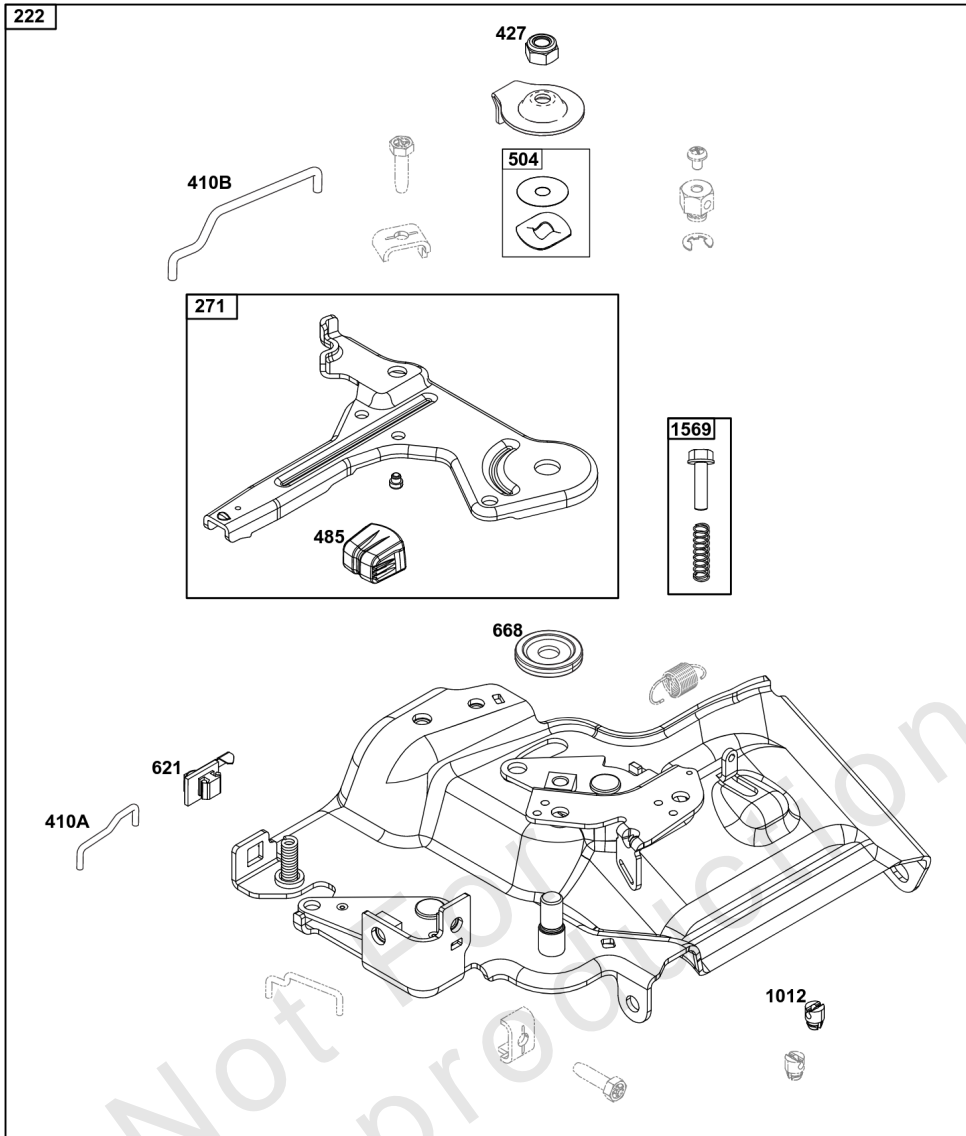

Controls Group

REF NO	PART NO	QTY	DESCRIPTION
188	597078	1	SCREW -(Control Bracket)
202	84004199	1	LINK, Mechanical Governor
209	84004151	1	SPRING, Governor
222	84004377	1	BRACKET, Control
227	84004195	1	LEVER, Governor Control
265A	84004472	1	CLAMP, Casing
267A	84004279	1	SCREW -(Casing Clamp)
271	84005003	1	LEVER, Control
278	690402	1	WASHER -(Governor Control Lever)
281	84004262	1	PANEL, Control
286	84002122	1	MODULE, Oil Sensor
410A	84004131	1	LINK, Control
410B	84004149	1	LINK, Control
427	84004395	1	NUT -(Control Bracket)
485	84002965	1	KNOB, CONTROL
504	84004943	1	SET, Friction Washer
505	590641	1	NUT -(Governor Control Lever)
562	597121	1	BOLT -(Governor Control Lever)
586	-----	1	NUT -(Part information located in Crankcase Cover/Sump and Lubrication Group.)
621	692310	1	SWITCH, Stop
663	84004256	1	SCREW -(Control Panel)
663A	597460	1	SCREW -(Control Panel)
668	84004140	1	SPACER
1012	84004145	3	RETAINER, Link
1305	597078	1	SCREW -(Oil Sensor Module)
1515	590692	3	NUT -(Control Panel)
1569	84005002	1	KIT, Fixed Speed
1569	84005002	1	KIT, Fixed Speed
1571	84004201	1	BRACKET, Governed Idle Spring
1572	597036	1	SCREW -(Governed Idle Spring Bracket)