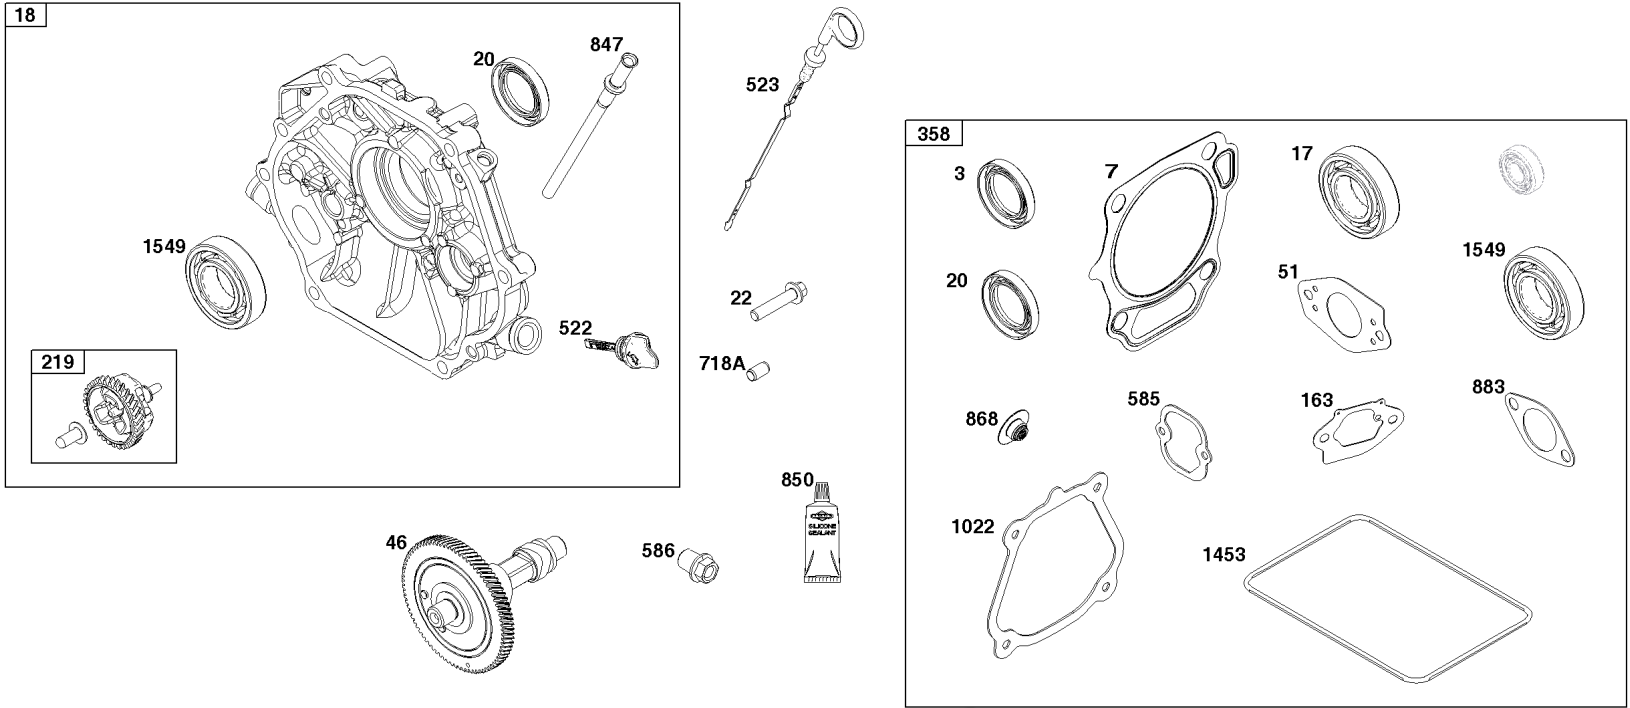

Crankcase Cover/Sump and Lubrication Group

Mfg. No: 25V332-0047-F1

Not For
Reproduction

Crankcase Cover/Sump and Lubrication Group

REF NO	PART NO	QTY	DESCRIPTION
3	-----	1	SEAL, Oil -(Part information located in Cylinder Group.)
7	-----	1	GASKET, Cylinder Head -(Part information located in Cylinder Head Group.)
17	-----	1	BEARING, Ball -(Part information located in Cylinder Group.)
18	84004477	1	COVER, Crankcase
20	84004101	1	SEAL, Oil -(PTO Side)
22	84004103	7	SCREW -(Crankcase Cover/Sump)
46	-----	1	CAMSHAFT -(Part information located in Crankshaft Group.)
51	-----	1	GASKET, Intake -(Part information located in Cylinder Head Group.)
163	-----	1	GASKET, Air Cleaner -(Part information located in Carburetor Group.)
219	84004200	1	GEAR, Governor
358	-----	1	GASKET SET, Engine -(Part information located in Cylinder Group.)
522	84004104	2	PLUG, Dipstick/Fill
523	84004105	1	DIPSTICK
585	-----	1	GASKET, Breather Passage -(Part information located in Cylinder Head Group.)
586	84004724	1	NUT -(Oil Sensor)
718A	-----	2	PIN, Locating -(Part information located in Cylinder Group.)
847	84004831	1	DIPSTICK/TUBE ASSEMBLY
850	-----	1	SEALANT, Liquid -(Part information located in Cylinder Group.)
868	-----	1	SEAL, Valve -(Part information located in Cylinder Head Group.)
883	-----	1	GASKET, Exhaust -(Part information located in Exhaust Group.)
1022	-----	1	GASKET, Rocker Cover -(Part information located in Cylinder Head Group.)
1453	-----	1	SEAL, Air Cleaner Cover -(Part information located in Air Cleaner Group.)
1549	-----	1	BEARING, Ball -(Part information located in Crankshaft Group.)