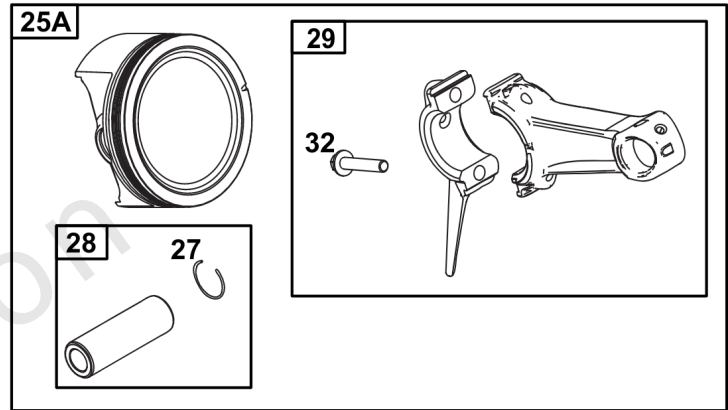

Crankshaft Group

REF NO	PART NO	QTY	DESCRIPTION
16	84003580	1	CRANKSHAFT
24	596976	1	KEY, Flywheel
25	84005038	1	PISTON ASSEMBLY
25	84005037	1	PISTON ASSEMBLY -(.020" Oversize)
25A	84006577	1	PISTON ASSEMBLY
25B	84006578	1	PISTON ASSEMBLY -(.020" Oversize)
26	84004091	1	SET, Ring
26	84004097	1	SET, Ring -(.020" Oversize)
27	84005040	2	LOCK, Piston Pin
28	84005039	1	PIN, Piston
29	84005041	1	ROD, Connecting
32	596984	2	SCREW -(Connecting Rod)
46	84005044	1	CAMSHAFT
758	84004464	1	COUNTERWEIGHT
1549	84003459	1	BEARING, BALL -(Crankshaft)

Not For
Reproduction

Footnotes:

(Use Before Date Code 20120800)
(Use After Date Code 20120700)