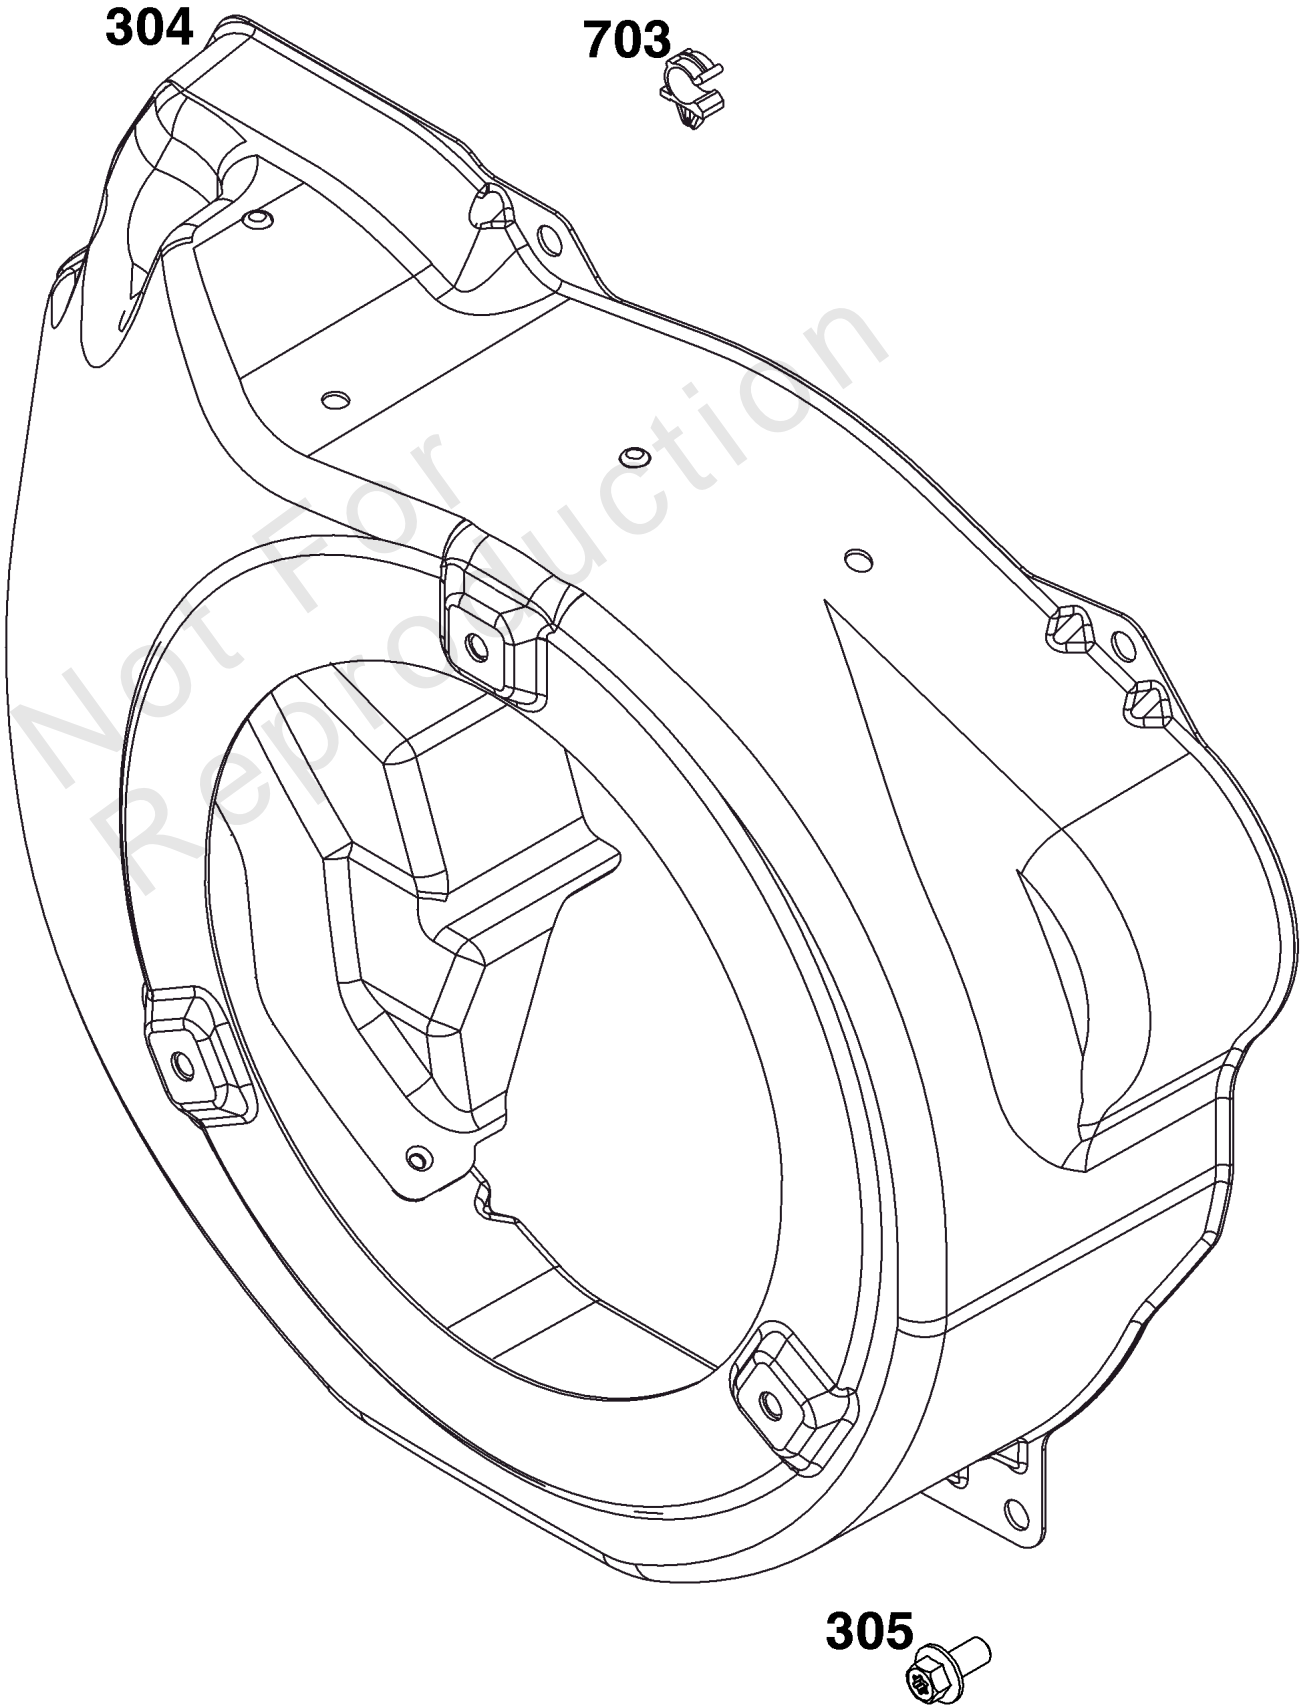

Air Cleaner Group

REF NO	PART NO	QTY	DESCRIPTION
163	-----	1	GASKET, Air Cleaner -(Part information located in Carburetor Group.)
265A	-----	1	CLAMP, Casing -(Part information located in Controls Group.)
267A	-----	1	SCREW -(Part information located in Controls Group.)
445	84002310	1	FILTER, A/C Cartridge
467	84004159	1	KNOB, Air Cleaner Cover
467A	596759	1	KNOB, Air Cleaner Cover
536	84004266	1	CLEANER, Air
875	84004267	1	BASE, AIR CLEANER
968	84004278	1	COVER, Air Cleaner
1453	84004276	1	SEAL, Air Cleaner Cover

Not For Reproduction

1036

1319

1319B

1319A