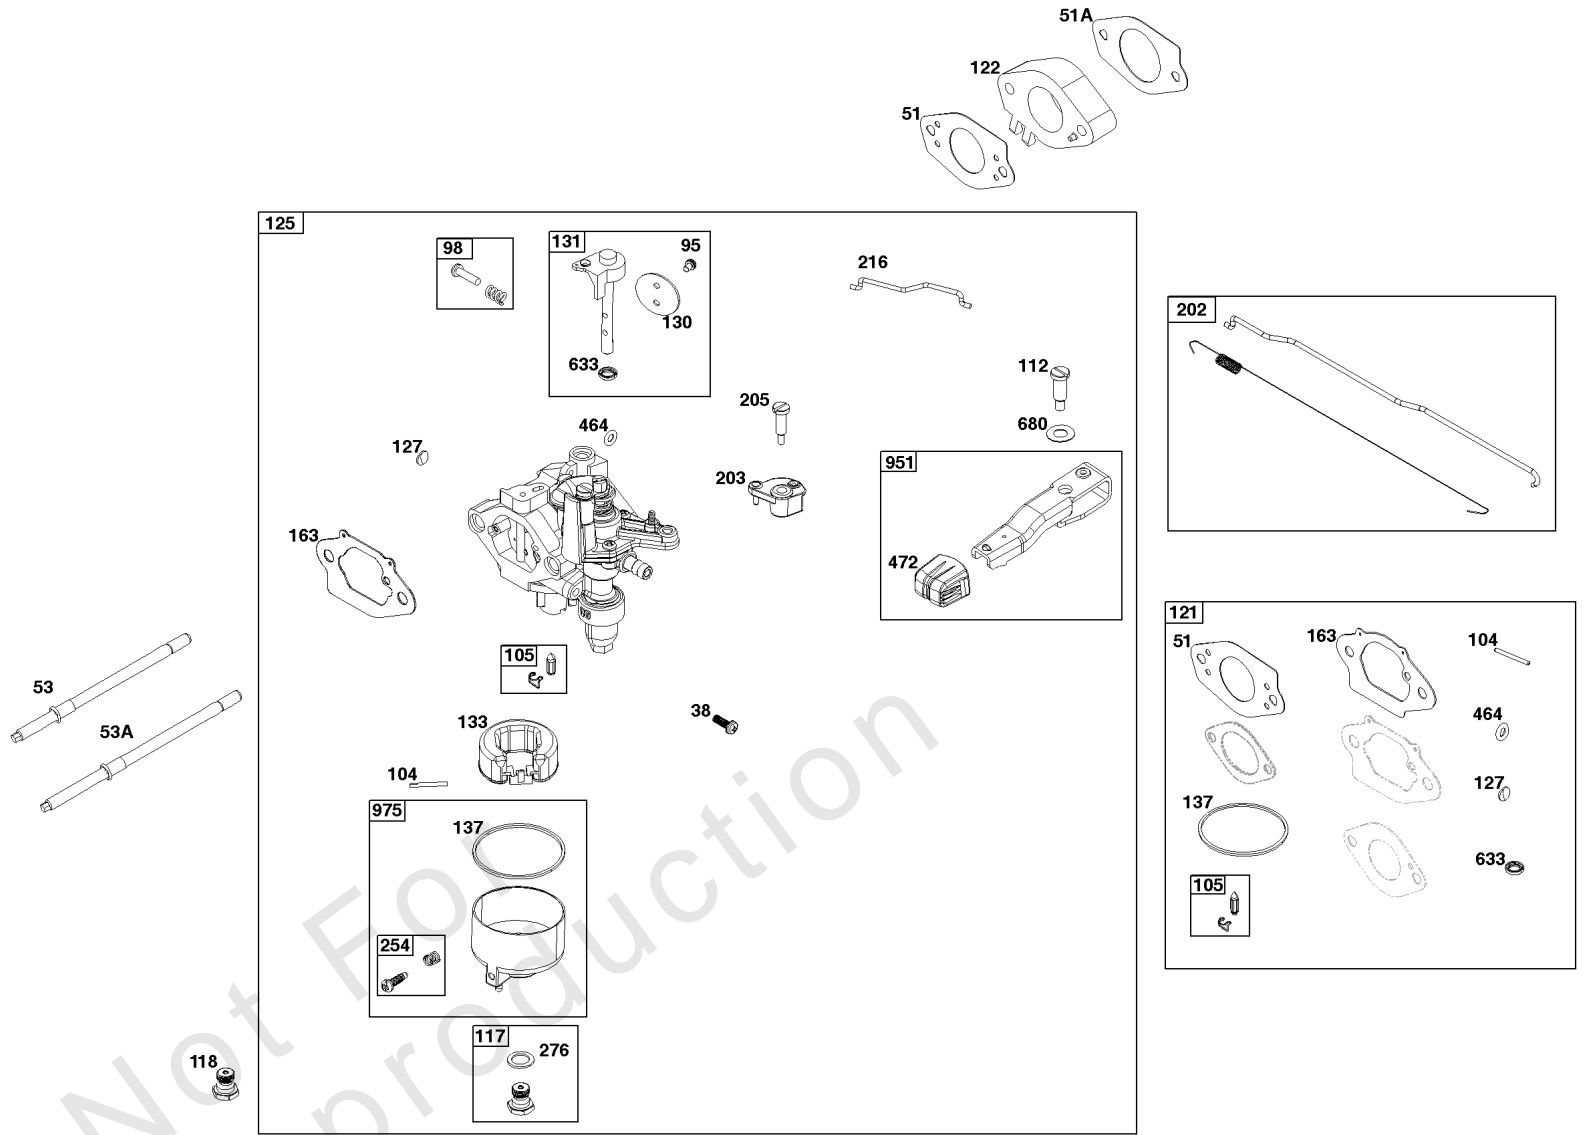

Carburetor Group

REF NO	PART NO	QTY	DESCRIPTION
38	84004585	2	SCREW -(Fuel Shut Off Valve)
51	-----	1	GASKET, Intake -(Part information located in Cylinder Head Group.)
51A	-----	1	GASKET, Intake -(Part information located in Cylinder Head Group.)
53	84004315	1	STUD -(Carburetor) (Short)
53A	84004311	1	STUD -(Carburetor) (Long)
95	797161	2	SCREW -(Throttle Valve)
98	847139	1	KIT, Idle Speed
98	847139	1	KIT, Idle Speed
104	597533	1	PIN, Float Hinge
105	84004840	1	VALVE, Float Needle
105	84004840	1	VALVE, Float Needle
112	84003640	1	SCREW -(Choke Lever)
117	84004827	1	JET, Main -(Standard)
118	84004163	1	JET, Main -(High Altitude)
121	84004975	1	KIT, Carburetor Overhaul -(Service Kits may include extra parts not specific to this engine.)
122	84004306	1	SPACER, Carburetor
125	84004367	1	CARBURETOR
127	84004841	1	PLUG, Welch
130	84004397	1	VALVE, Throttle
131	84004396	1	SEAL, Choke/Throttle Shaft
133	84004822	1	FLOAT, Carburetor
137	84004205	1	GASKET, Float Bowl
163	84004165	1	GASKET, Air Cleaner
202	-----	1	LINK, Mechanical Governor -(Part information located in Controls Group.)
203	597045	1	CRANK, Bell
205	84005081	1	SCREW -(Bell Crank)
216	84005080	1	LINK, Choke
254	595322	1	DRAIN, Carburetor Bowl
254	595322	1	DRAIN, Carburetor Bowl
276	797632	1	WASHER, Sealing
464	595320	1	SEAL, O-Ring -(Fuel Shut-off Valve)
472	84002963	1	KNOB, Choke Shaft
633	84004398	1	SEAL, Choke/Throttle Shaft
680	84005074	1	WASHER -(Choke Lever)
951	84004369	1	LEVER, Choke
975	84004204	1	BOWL, Float