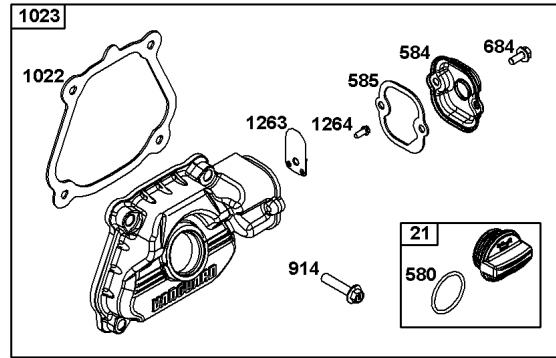

Cylinder Head Group

REF NO	PART NO	QTY	DESCRIPTION
3	-----	1	SEAL, Oil -(Part information located in Cylinder Group.)
5	84005042	1	HEAD, Cylinder
7	84004760	1	GASKET, Cylinder Head
11	84004125	1	TUBE, Breather
13	84004122	4	SCREW -(Cylinder Head)
17	-----	1	BEARING, Ball -(Part information located in Cylinder Group.)
20	-----	1	SEAL, Oil -(Part information located in Crankcase Cover/Sump and Lubrication Group.)
21	597014	1	CAP, Oil Fill
33	84004114	1	VALVE, Exhaust
34	84004113	1	VALVE, Intake
35	84004112	2	SPRING, Valve -(Intake)
36	84004112	2	SPRING, Valve -(Exhaust)
42	84004116	4	KEEPER, Valve
45	84004130	2	TAPPET, Valve
51	84004164	1	GASKET, Intake
51A	84004166	1	GASKET, Intake
163	-----	1	GASKET, Air Cleaner -(Part information located in Carburetor Group.)
192	597006	2	ADJUSTER, Rocker Arm
238	84004109	2	CAP, Valve
296	84004119	2	STUD -(Muffler)
337	597383	1	PLUG, Spark
358	-----	1	GASKET SET, Engine -(Part information located in Cylinder Group.)
383	590721	1	WRENCH, Spark Plug
553	84004117	2	RETAINER, Valve Spring
553A	84004118	1	RETAINER, Valve Spring
580	809894	1	SEAL, O-Ring -(Oil Fill Cap)
584	597011	1	COVER, Breather Passage
585	597010	1	GASKET, Breather Passage
684	597012	2	SCREW -(Breather Passage Cover)
718	-----	2	PIN, Locating -(Part information located in Cylinder Group.)
798	597000	2	SCREW -(Rocker Arm)
850	-----	1	SEALANT, Liquid -(Part information located in Cylinder Group.)
868	84004111	1	SEAL, Valve
883	-----	1	GASKET, Exhaust -(Part information located in Exhaust Group.)
914	597016	4	SCREW -(Rocker Cover)
1022	84004126	1	GASKET, Rocker Cover
1023	84004124	1	COVER, Rocker
1026	84004129	2	ROD, Push
1029	84004110	2	ARM, Rocker
1034	84006550	1	GUIDE, Push Rod -Used Before Code Date 20092400