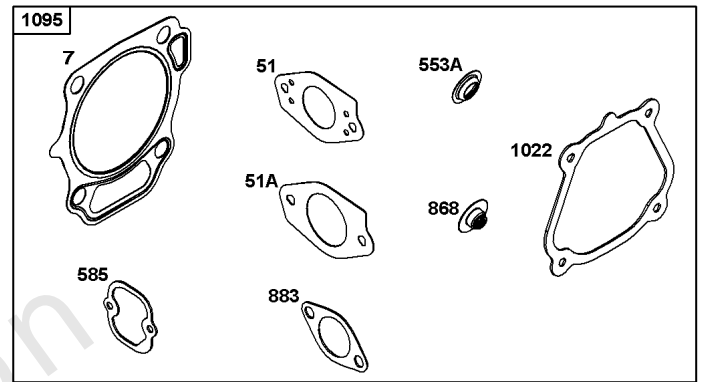

Cylinder Head Group

REF NO	PART NO	QTY	DESCRIPTION
3	-----	1	SEAL, Oil -(Part information located in Cylinder Group.)
5	84005042	1	HEAD, Cylinder
7	84004760	1	GASKET, Cylinder Head
11	84004125	1	TUBE, Breather
13	84004122	4	SCREW -(Cylinder Head)
17	-----	1	BEARING, Ball -(Part information located in Cylinder Group.)
20	-----	1	SEAL, Oil -(Part information located in Crankcase Cover/Sump and Lubrication Group.)
21	597014	1	CAP, Oil Fill
33	84004114	1	VALVE, Exhaust
34	84004113	1	VALVE, Intake
35	84004112	2	SPRING, Valve -(Intake)
36	84004112	2	SPRING, Valve -(Exhaust)
42	84004116	4	KEEPER, Valve
45	84004130	2	TAPPET, Valve
51	84004164	1	GASKET, Intake
51A	84004166	1	GASKET, Intake
163	-----	1	GASKET, Air Cleaner -(Part information located in Carburetor Group.)
192	597006	2	ADJUSTER, Rocker Arm
238	84004109	2	CAP, Valve
296	84004119	2	STUD -(Muffler)
337	597383	1	PLUG, Spark
358	-----	1	GASKET SET, Engine -(Part information located in Cylinder Group.)
383	590721	1	WRENCH, Spark Plug
553	84004117	2	RETAINER, Valve Spring
553A	84004118	1	RETAINER, Valve Spring
580	809894	1	SEAL, O-Ring -(Oil Fill Cap)
584	597011	1	COVER, Breather Passage
585	597010	1	GASKET, Breather Passage
684	597012	2	SCREW -(Breather Passage Cover)
718	-----	2	PIN, Locating -(Part information located in Cylinder Group.)
798	597000	2	SCREW -(Rocker Arm)
850	-----	1	SEALANT, Liquid -(Part information located in Cylinder Group.)
868	84004111	1	SEAL, Valve
883	-----	1	GASKET, Exhaust -(Part information located in Exhaust Group.)
914	597016	4	SCREW -(Rocker Cover)
1022	84004126	1	GASKET, Rocker Cover
1023	84004124	1	COVER, Rocker
1026	84004129	2	ROD, Push
1029	84004110	2	ARM, Rocker
1034	84006550	1	GUIDE, Push Rod -Used Before Code Date 20092400