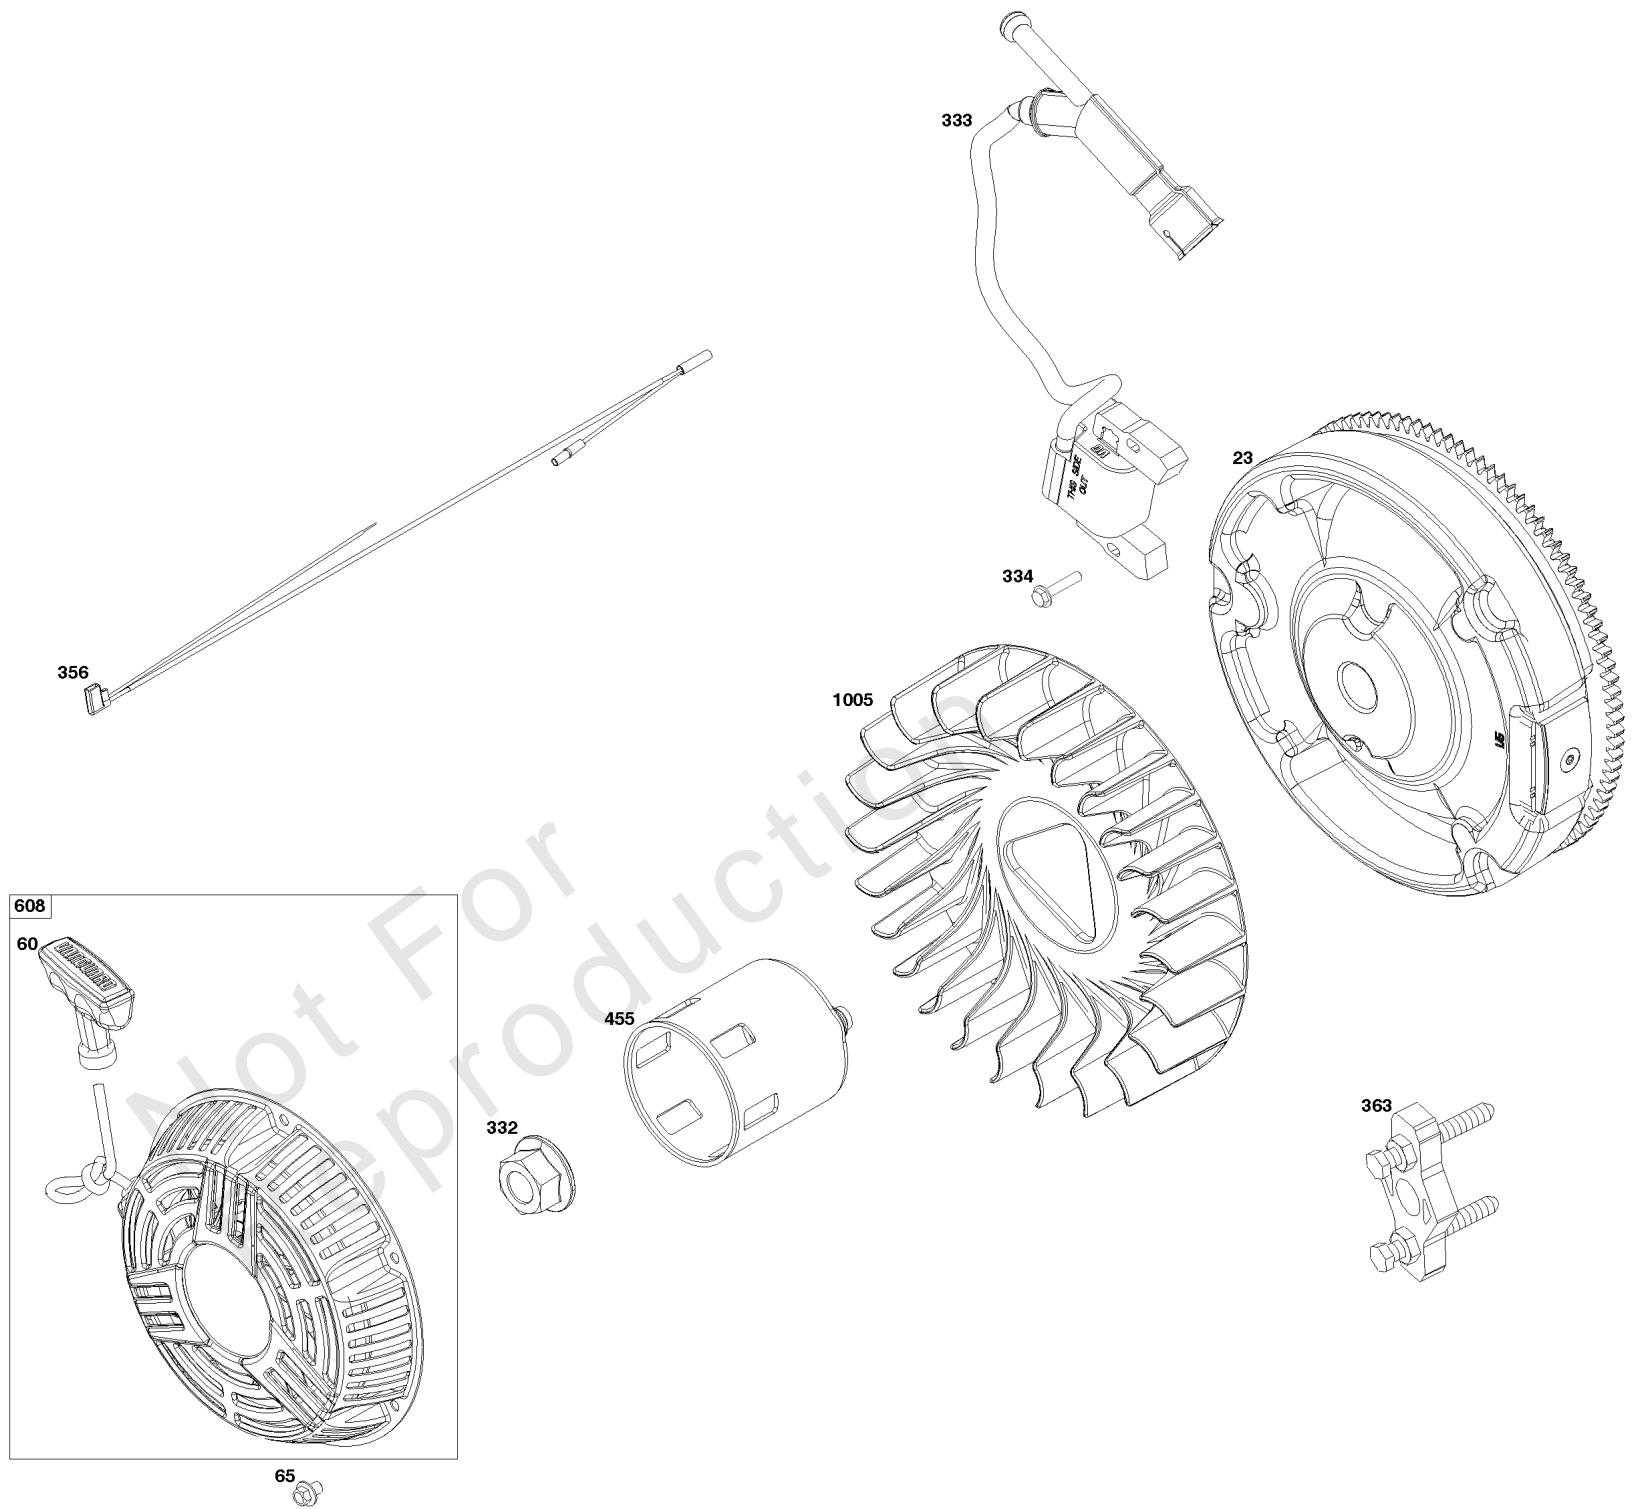

Flywheel, Ignition, and Starter Group

REF NO	PART NO	QTY	DESCRIPTION
23	84004284	1	FLYWHEEL
60	597080	1	GRIP, Starter Rope
65	590683	3	SCREW -(Rewind Starter)
332	591988	1	NUT -(Flywheel)
333	84004162	1	ARMATURE, Magneto
334	699477	2	SCREW -(Magneto Armature)
356	84004209	1	WIRE, Stop
363	19203	1	PULLER, Flywheel
455	84004287	1	CUP, Flywheel
608	84004174	1	STARTER, Rewind
1005	84004286	1	FAN, Flywheel

Not For Reproduction