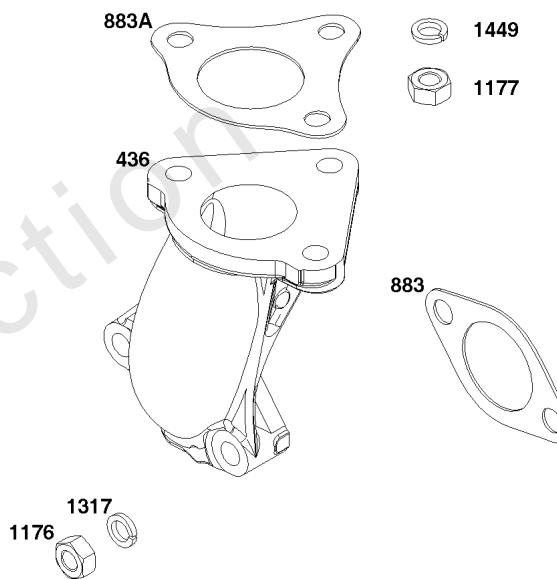

Not For
Reproduction

Exhaust Group

REF NO	PART NO	QTY	DESCRIPTION
300	84004467	1	MUFFLER
436	84004461	1	MANIFOLD, Exhaust
832	84004465	1	GUARD, Muffler
836	699491	3	SCREW -(Muffler Guard)
883A	84004280	1	GASKET, Exhaust
883	84004409	1	GASKET, Exhaust
994	593207	1	ARRESTOR, Spark
1176	590632	2	NUT -(Exhaust Manifold)
1177	590632	3	NUT -(Muffler)
1302	84004197	3	WASHER -(Muffler Guard)
1317	590633	2	WASHER -(Exhaust Manifold)
1449	590633	3	WASHER -(Muffler)

Not For Reproduction