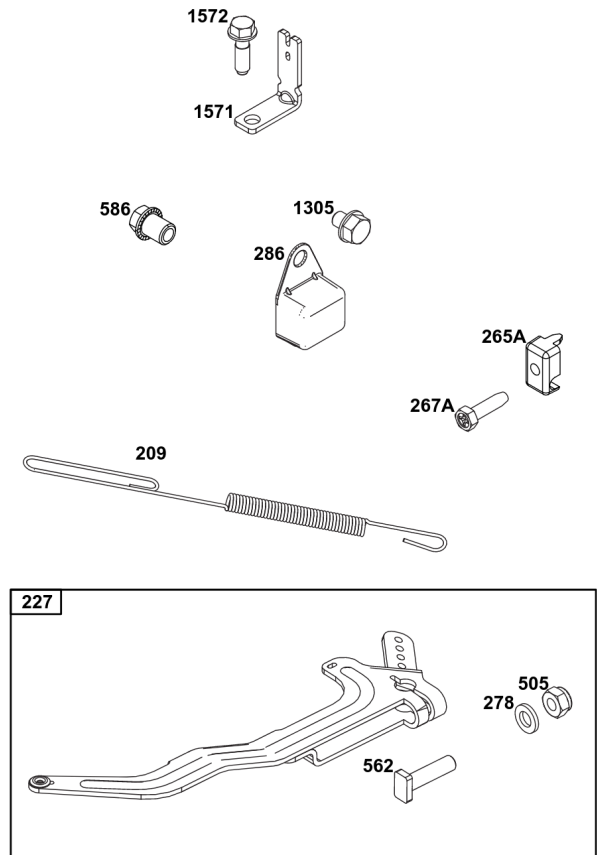

## Carburetor Group

REF NO	PART NO	QTY	DESCRIPTION
38	84004585	2	SCREW -(Fuel Shut Off Valve)
51	-----	1	GASKET, Intake -(Part information located in Cylinder Head Group.)
51A	-----	1	GASKET, Intake -(Part information located in Cylinder Head Group.)
53	84004315	1	STUD -(Carburetor) (Short)
53A	84004311	1	STUD -(Carburetor) (Long)
95	797161	2	SCREW -(Throttle Valve)
98	847139	1	KIT, Idle Speed
98	847139	1	KIT, Idle Speed
104	597533	1	PIN, Float Hinge
105	84004840	1	VALVE, Float Needle
105	84004840	1	VALVE, Float Needle
112	84003640	1	SCREW -(Choke Lever)
117	84004827	1	JET, Main -(Standard)
118	84004163	1	JET, Main -(High Altitude)
121	84004975	1	KIT, Carburetor Overhaul -(Service Kits may include extra parts not specific to this engine.)
122	84004306	1	SPACER, Carburetor
125	84004367	1	CARBURETOR
127	84004841	1	PLUG, Welch
130	84004397	1	VALVE, Throttle
131	84004396	1	SEAL, Choke/Throttle Shaft
133	84004822	1	FLOAT, Carburetor
137	84004205	1	GASKET, Float Bowl
163	84004165	1	GASKET, Air Cleaner
202	-----	1	LINK, Mechanical Governor -(Part information located in Controls Group.)
203	597045	1	CRANK, Bell
205	84005081	1	SCREW -(Bell Crank)
216	84005080	1	LINK, Choke
254	595322	1	DRAIN, Carburetor Bowl
254	595322	1	DRAIN, Carburetor Bowl
276	797632	1	WASHER, Sealing
464	595320	1	SEAL, O-Ring -(Fuel Shut-off Valve)
472	84002963	1	KNOB, Choke Shaft
633	84004398	1	SEAL, Choke/Throttle Shaft
680	84005074	1	WASHER -(Choke Lever)
951	84004369	1	LEVER, Choke
975	84004204	1	BOWL, Float