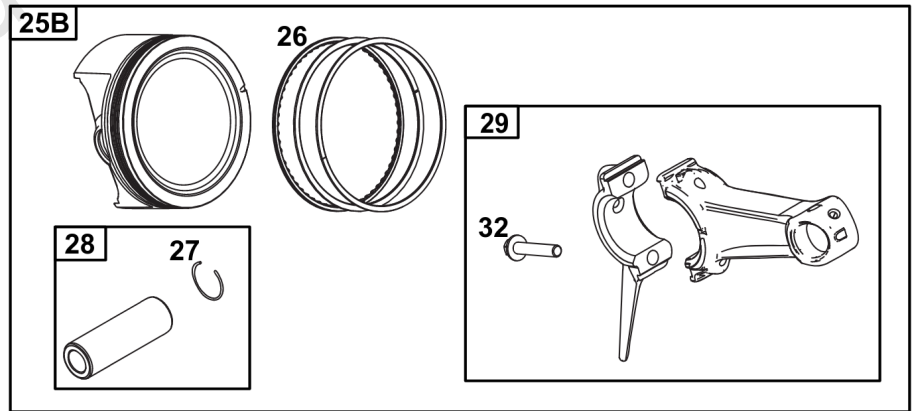

Crankshaft Group

REF NO	PART NO	QTY	DESCRIPTION
16	84003580	1	CRANKSHAFT
24	596976	1	KEY, Flywheel
25	84005038	1	PISTON ASSEMBLY
25	84005037	1	PISTON ASSEMBLY -(.020" Oversize)
25A	84006577	1	PISTON ASSEMBLY
25B	84006578	1	PISTON ASSEMBLY -(.020" Oversize)
26	84004091	1	SET, Ring
26	84004097	1	SET, Ring -(.020" Oversize)
27	84005040	2	LOCK, Piston Pin
28	84005039	1	PIN, Piston
29	84005041	1	ROD, Connecting
32	596984	2	SCREW -(Connecting Rod)
46	84005044	1	CAMSHAFT
758	84004464	1	COUNTERWEIGHT
1549	84003459	1	BEARING, BALL -(Crankshaft)

Not For
Reproduction

Footnotes:

(Use Before Date Code 20120800)
(Use After Date Code 20120700)