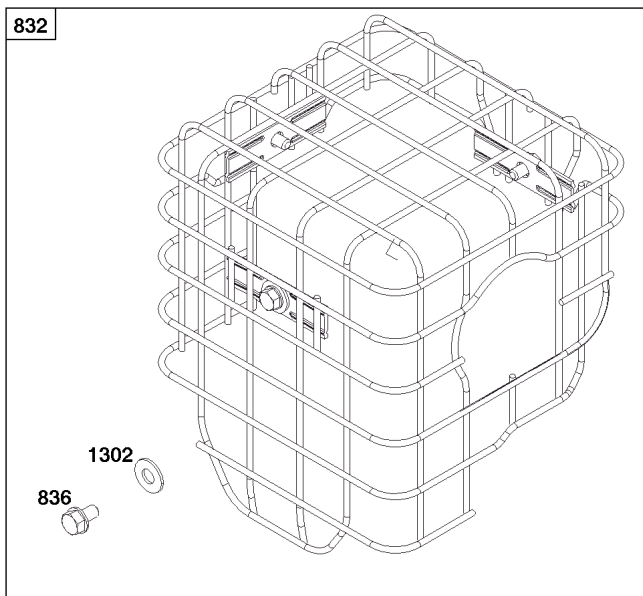

Not For
Reproduction

Exhaust Group

REF NO	PART NO	QTY	DESCRIPTION
300	84004467	1	MUFFLER
436	84004461	1	MANIFOLD, Exhaust
832	84004465	1	GUARD, Muffler
836	699491	3	SCREW -(Muffler Guard)
883A	84004280	1	GASKET, Exhaust
883	84004409	1	GASKET, Exhaust
994	593207	1	ARRESTOR, Spark
1176	590632	2	NUT -(Exhaust Manifold)
1177	590632	3	NUT -(Muffler)
1302	84004197	3	WASHER -(Muffler Guard)
1317	590633	2	WASHER -(Exhaust Manifold)
1449	590633	3	WASHER -(Muffler)

Not For Reproduction