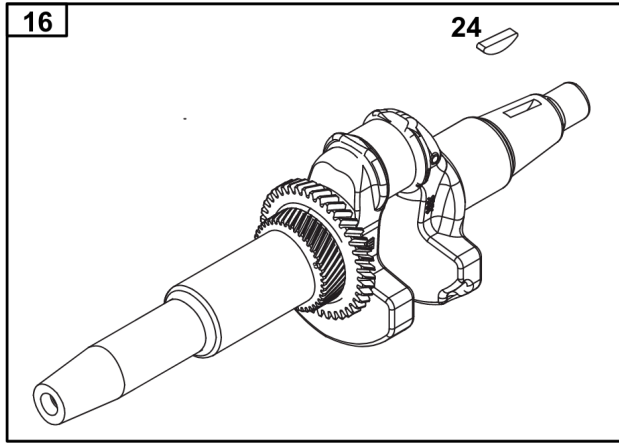

## Crankshaft Group

REF NO	PART NO	QTY	DESCRIPTION
16	84003580	1	CRANKSHAFT
24	596976	1	KEY, Flywheel
25	84005038	1	PISTON ASSEMBLY
25	84005037	1	PISTON ASSEMBLY -(.020" Oversize)
25A	84006577	1	PISTON ASSEMBLY
25B	84006578	1	PISTON ASSEMBLY -(.020" Oversize)
26	84004091	1	SET, Ring
26	84004097	1	SET, Ring -(.020" Oversize)
27	84005040	2	LOCK, Piston Pin
28	84005039	1	PIN, Piston
29	84005041	1	ROD, Connecting
32	596984	2	SCREW -(Connecting Rod)
46	84005044	1	CAMSHAFT
758	84004464	1	COUNTERWEIGHT
1549	84003459	1	BEARING, BALL -(Crankshaft)