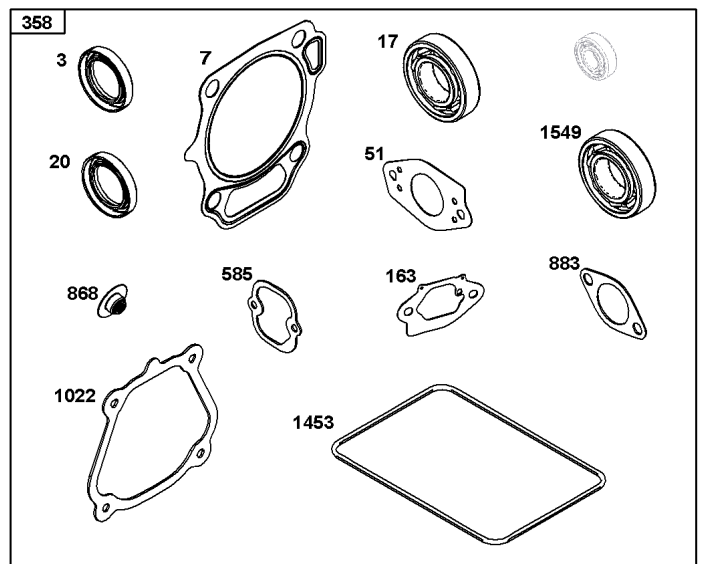

Cylinder Head Group

REF NO	PART NO	QTY	DESCRIPTION
3	-----	1	SEAL, Oil -(Part information located in Cylinder Group.)
5	84005042	1	HEAD, Cylinder
7	84004760	1	GASKET, Cylinder Head
11	84004125	1	TUBE, Breather
13	84004122	4	SCREW -(Cylinder Head)
17	-----	1	BEARING, Ball -(Part information located in Cylinder Group.)
20	-----	1	SEAL, Oil -(Part information located in Crankcase Cover/Sump and Lubrication Group.)
21	597014	1	CAP, Oil Fill
33	84004114	1	VALVE, Exhaust
34	84004113	1	VALVE, Intake
35	84004112	2	SPRING, Valve -(Intake)
36	84004112	2	SPRING, Valve -(Exhaust)
42	84004116	4	KEEPER, Valve
45	84004130	2	TAPPET, Valve
51	84004164	1	GASKET, Intake
51A	84004166	1	GASKET, Intake
163	-----	1	GASKET, Air Cleaner -(Part information located in Carburetor Group.)
192	597006	2	ADJUSTER, Rocker Arm
238	84004109	2	CAP, Valve
296	84004119	2	STUD -(Muffler)
337	597383	1	PLUG, Spark
358	-----	1	GASKET SET, Engine -(Part information located in Cylinder Group.)
383	590721	1	WRENCH, Spark Plug
553	84004117	2	RETAINER, Valve Spring
553A	84004118	1	RETAINER, Valve Spring
580	809894	1	SEAL, O-Ring -(Oil Fill Cap)
584	597011	1	COVER, Breather Passage
585	597010	1	GASKET, Breather Passage
684	597012	2	SCREW -(Breather Passage Cover)
718	-----	2	PIN, Locating -(Part information located in Cylinder Group.)
798	597000	2	SCREW -(Rocker Arm)
850	-----	1	SEALANT, Liquid -(Part information located in Cylinder Group.)
868	84004111	1	SEAL, Valve
883	-----	1	GASKET, Exhaust -(Part information located in Exhaust Group.)
914	597016	4	SCREW -(Rocker Cover)
1022	84004126	1	GASKET, Rocker Cover
1023	84004124	1	COVER, Rocker
1026	84004129	2	ROD, Push
1029	84004110	2	ARM, Rocker
1034	84006550	1	GUIDE, Push Rod -Used Before Code Date 20092400