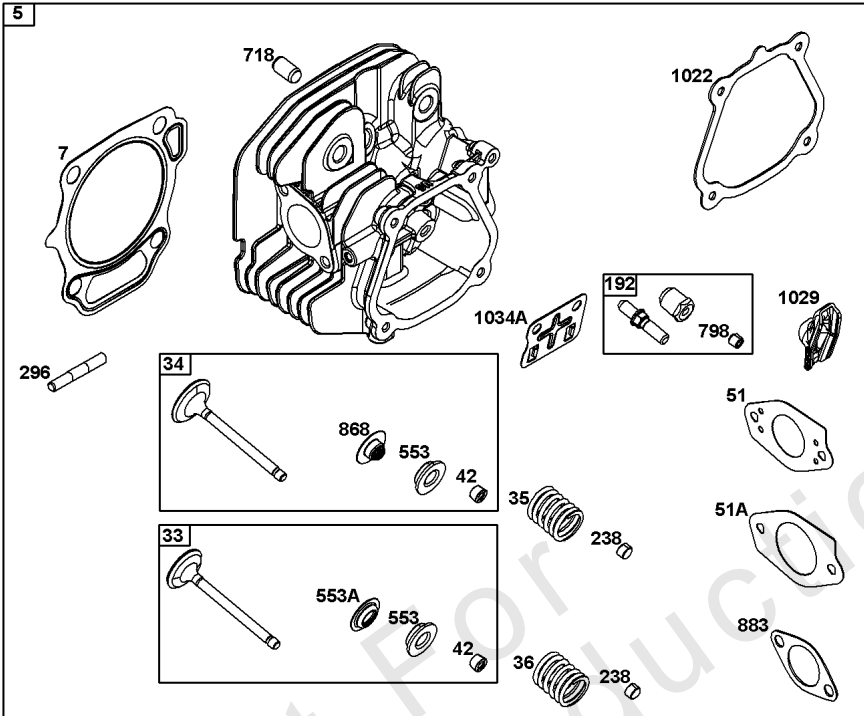

Cylinder Head Group

REF NO	PART NO	QTY	DESCRIPTION
3	-----	1	SEAL, Oil -(Part information located in Cylinder Group.)
5	84005042	1	HEAD, Cylinder
7	84004760	1	GASKET, Cylinder Head
11	84004125	1	TUBE, Breather
13	84004122	4	SCREW -(Cylinder Head)
17	-----	1	BEARING, Ball -(Part information located in Cylinder Group.)
20	-----	1	SEAL, Oil -(Part information located in Crankcase Cover/Sump and Lubrication Group.)
21	597014	1	CAP, Oil Fill
33	84004114	1	VALVE, Exhaust
34	84004113	1	VALVE, Intake
35	84004112	2	SPRING, Valve -(Intake)
36	84004112	2	SPRING, Valve -(Exhaust)
42	84004116	4	KEEPER, Valve
45	84004130	2	TAPPET, Valve
51	84004164	1	GASKET, Intake
51A	84004166	1	GASKET, Intake
163	-----	1	GASKET, Air Cleaner -(Part information located in Carburetor Group.)
192	597006	2	ADJUSTER, Rocker Arm
238	84004109	2	CAP, Valve
296	84004119	2	STUD -(Muffler)
337	597383	1	PLUG, Spark
358	-----	1	GASKET SET, Engine -(Part information located in Cylinder Group.)
383	590721	1	WRENCH, Spark Plug
553	84004117	2	RETAINER, Valve Spring
553A	84004118	1	RETAINER, Valve Spring
580	809894	1	SEAL, O-Ring -(Oil Fill Cap)
584	597011	1	COVER, Breather Passage
585	597010	1	GASKET, Breather Passage
684	597012	2	SCREW -(Breather Passage Cover)
718	-----	2	PIN, Locating -(Part information located in Cylinder Group.)
798	597000	2	SCREW -(Rocker Arm)
850	-----	1	SEALANT, Liquid -(Part information located in Cylinder Group.)
868	84004111	1	SEAL, Valve
883	-----	1	GASKET, Exhaust -(Part information located in Exhaust Group.)
914	597016	4	SCREW -(Rocker Cover)
1022	84004126	1	GASKET, Rocker Cover
1023	84004124	1	COVER, Rocker
1026	84004129	2	ROD, Push
1029	84004110	2	ARM, Rocker
1034	84006550	1	GUIDE, Push Rod -Used Before Code Date 20092400