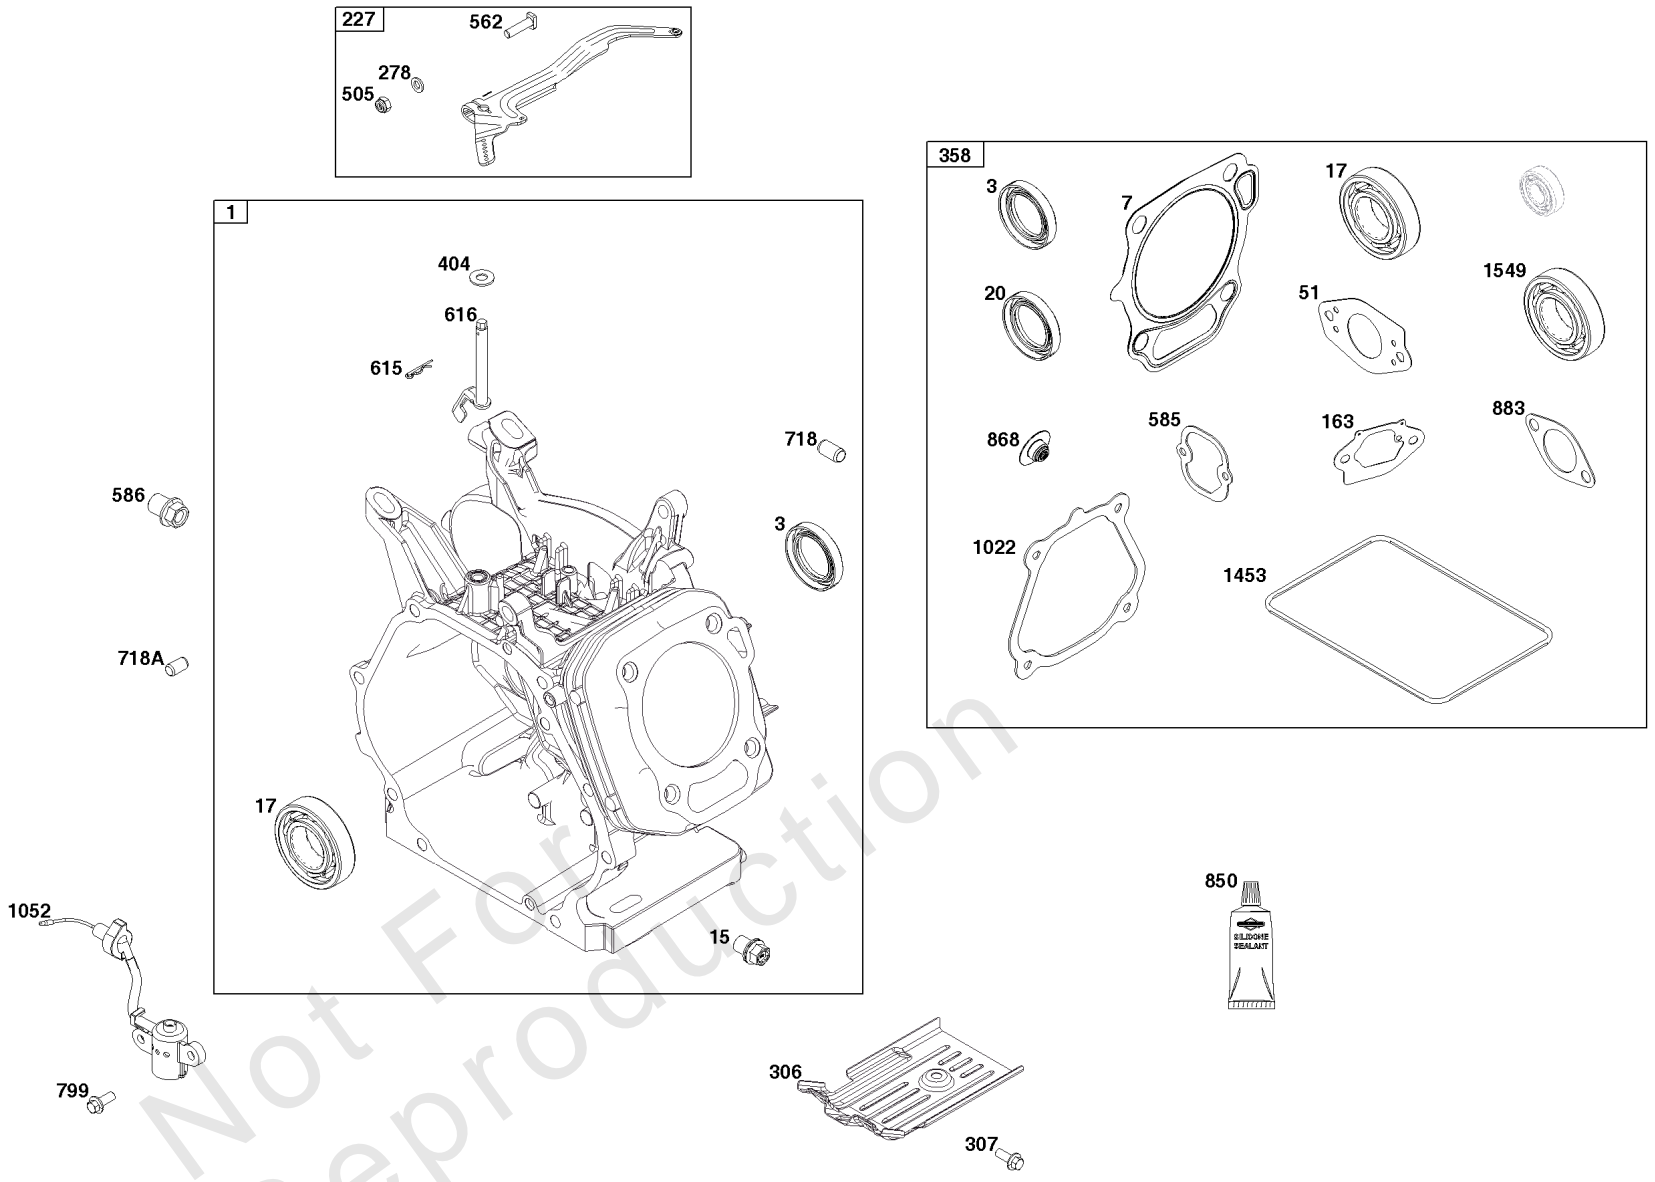

Cylinder Group

REF NO	PART NO	QTY	DESCRIPTION
1	84004371	1	CYLINDER ASSEMBLY
3	84004101	1	SEAL, Oil -(Magneto Side)
7	-----	1	GASKET, Cylinder Head -(Part information located in Cylinder Head Group.)
15	84004108	2	PLUG, Oil Drain
17	84004100	1	BEARING, Ball -(Cylinder)
20	-----	1	SEAL, Oil -(Part information located in Crankcase Cover/Sump and Lubrication Group.)
51	-----	1	GASKET, Intake -(Part information located in Cylinder Head Group.)
163	-----	1	GASKET, Air Cleaner -(Part information located in Carburetor Group.)
227	-----	1	LEVER, Governor Control -(Part information located in Controls Group.)
278	-----	1	WASHER -(Part information located in Controls Group.)
306	84004123	1	SHIELD, Cylinder
307	590850	1	SCREW -(Cylinder Shield)
358	84007223	1	GASKET SET, Engine -(Service Kits may include extra parts not specific to this engine.)
404	84004197	1	WASHER -(Governor Crank)
505	-----	1	NUT -(Part information located in Controls Group.)
562	-----	1	BOLT -(Part information located in Controls Group.)
585	-----	1	GASKET, Breather Passage -(Part information located in Cylinder Head Group.)
586	-----	1	NUT -(Part information located in Crankcase Cover/Sump and Lubrication Group.)
615	84004198	1	RETAINER, Governor Shaft
616	84004196	1	CRANK, Governor
718	84004120	2	PIN, Locating
718A	590713	2	PIN, Locating
799	590703	2	SCREW -(Oil Sensor)
850	100106	1	SEALANT, Liquid
868	-----	1	SEAL, Valve -(Part information located in Cylinder Head Group.)
883	-----	1	GASKET, Exhaust -(Part information located in Exhaust Group.)
1022	-----	1	GASKET, Rocker Cover -(Part information located in Cylinder Head Group.)
1052	84004948	1	SENSOR, Oil
1453	-----	1	SEAL, Air Cleaner Cover -(Part information located in Air Cleaner Group.)
1549	-----	1	BEARING, Ball -(Part information located in Crankshaft Group.)