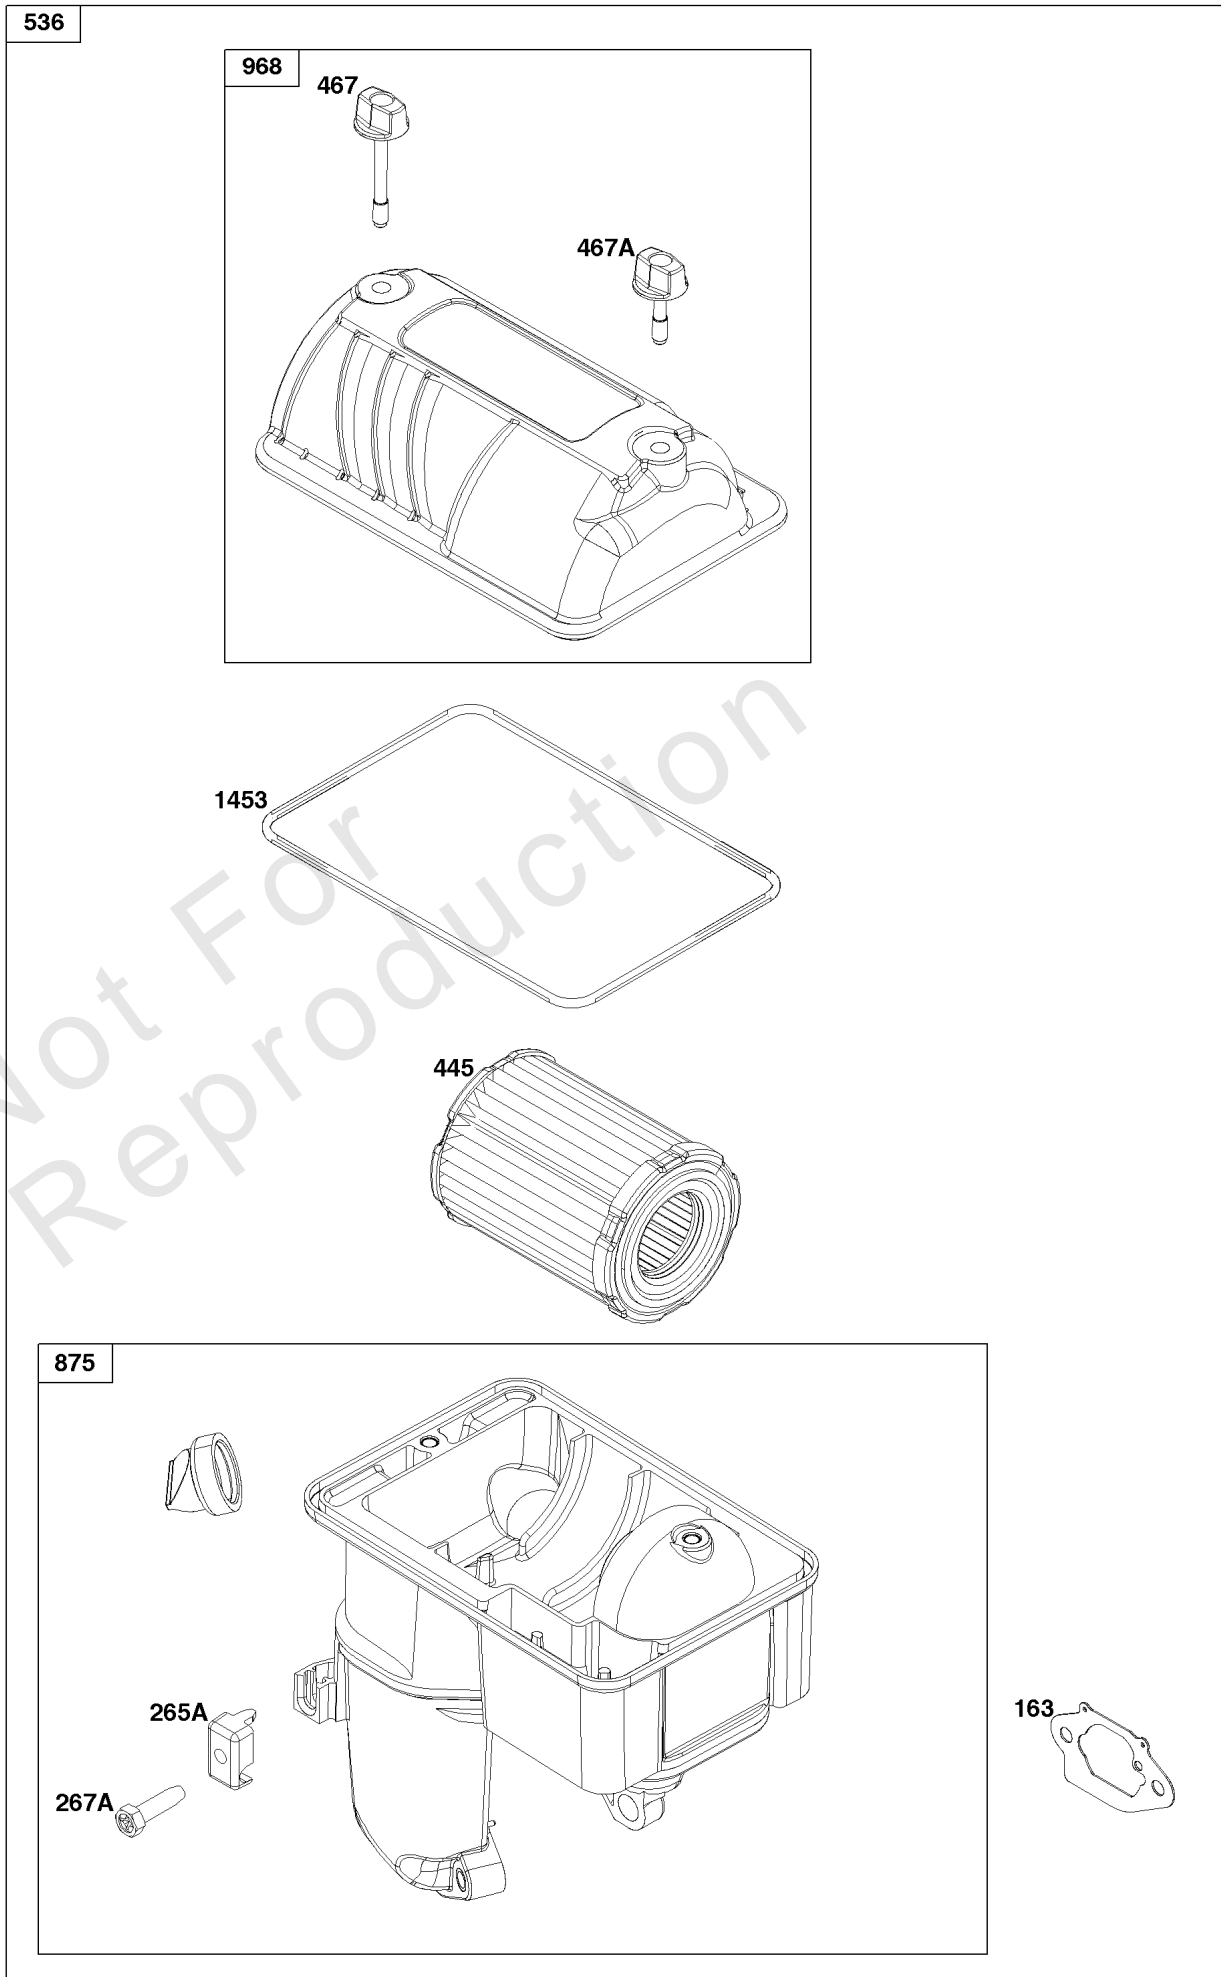

## *Air Cleaner Group*

REF NO	PART NO	QTY	DESCRIPTION
163	-----	1	GASKET, Air Cleaner -(Part information located in Carburetor Group.)
265A	-----	1	CLAMP, Casing -(Part information located in Controls Group.)
267A	-----	1	SCREW -(Part information located in Controls Group.)
445	84002310	1	FILTER, A/C Cartridge
467	84004159	1	KNOB, Air Cleaner Cover
467A	596759	1	KNOB, Air Cleaner Cover
536	84004266	1	CLEANER, Air
875	84004267	1	BASE, AIR CLEANER
968	84004278	1	COVER, Air Cleaner
1453	84004276	1	SEAL, Air Cleaner Cover