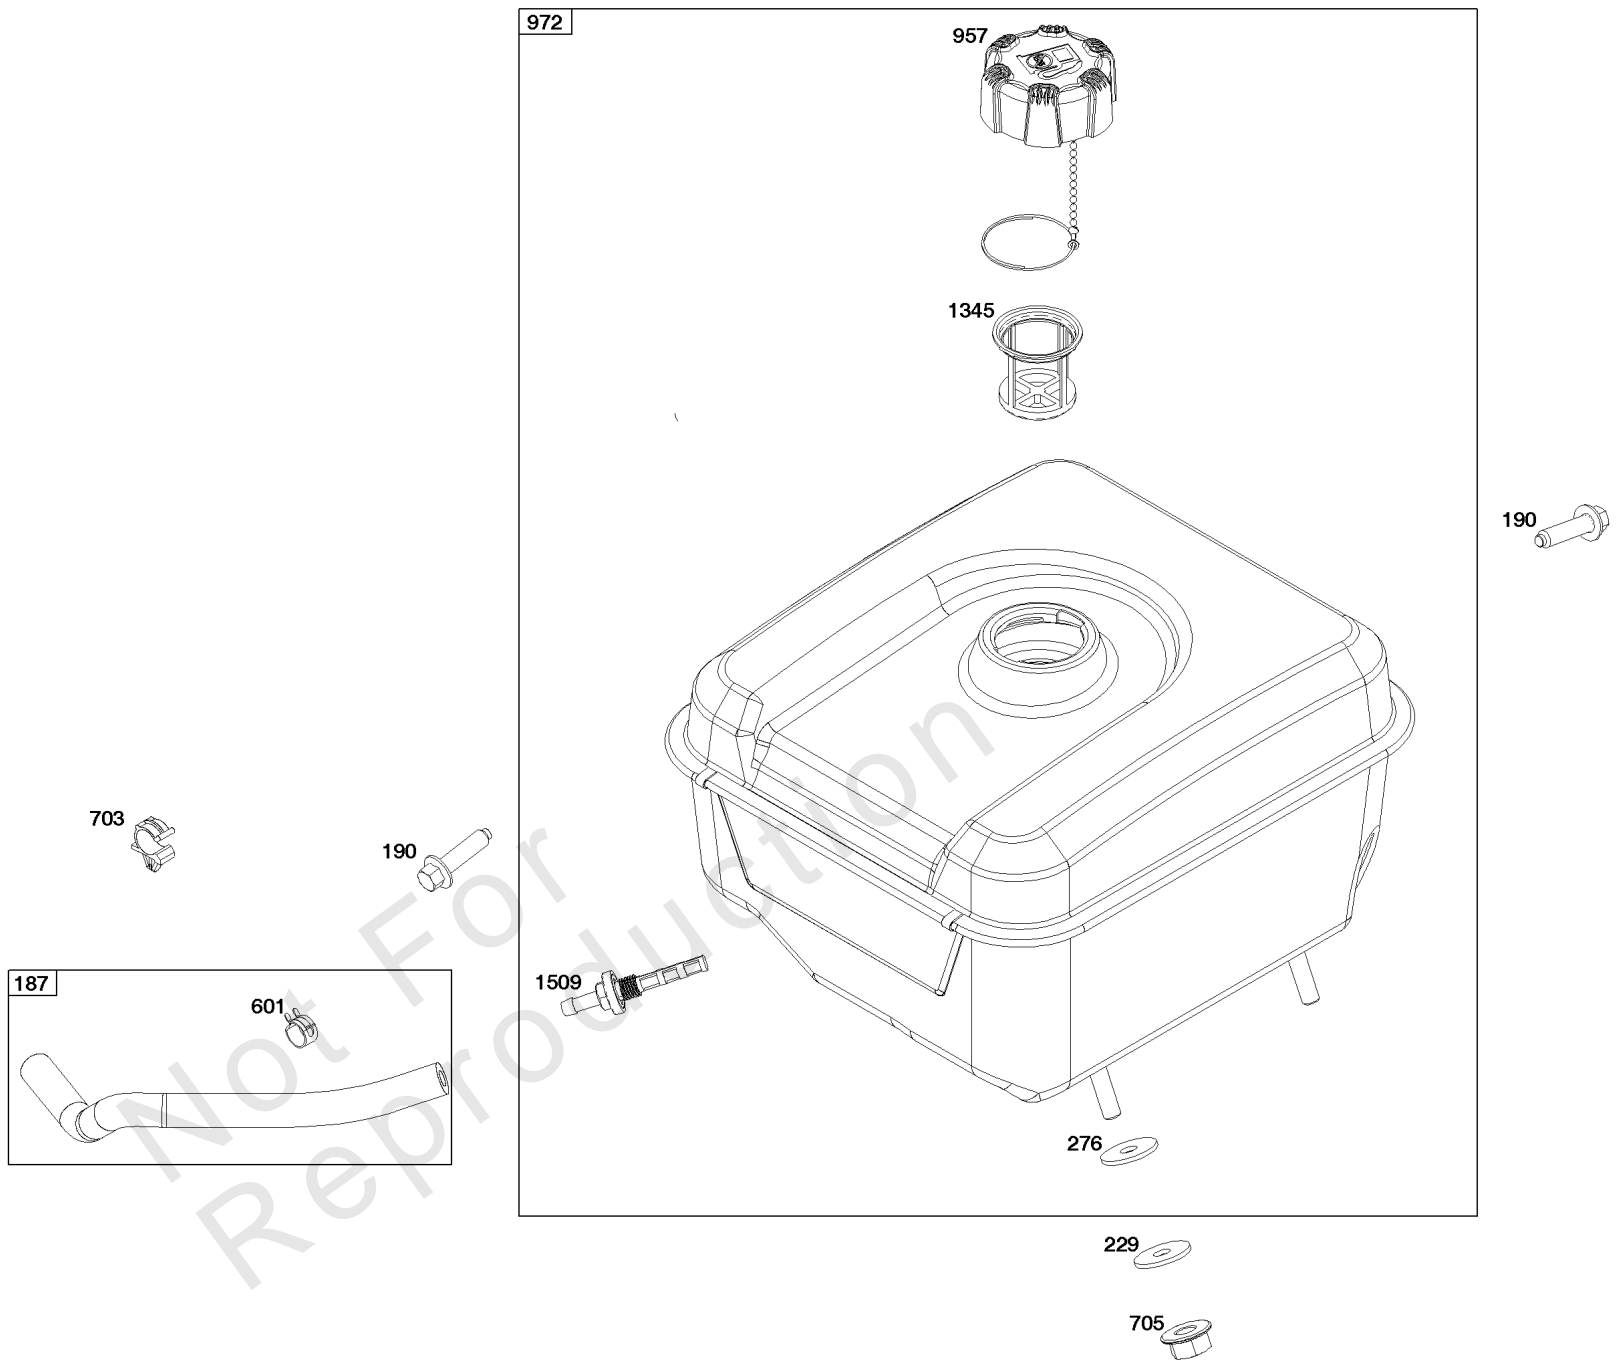

Fuel Supply Group

REF NO	PART NO	QTY	DESCRIPTION
187	84004224	1	LINE, Fuel
190	84004226	2	SCREW -(Fuel Tank)
229	84004227	2	WASHER -(Fuel Tank)
276	84004253	2	WASHER, Sealing
601	791850	2	CLAMP, Hose
703	84004255	1	CLIP
705	707919	2	NUT -(Fuel Tank)
957	596765	1	CAP, Fuel Tank
972	84004212	1	TANK, Fuel
1345	792917	1	FILTER, Filler Neck
1509	797346	1	OUTLET, Tank

Not For Reproduction