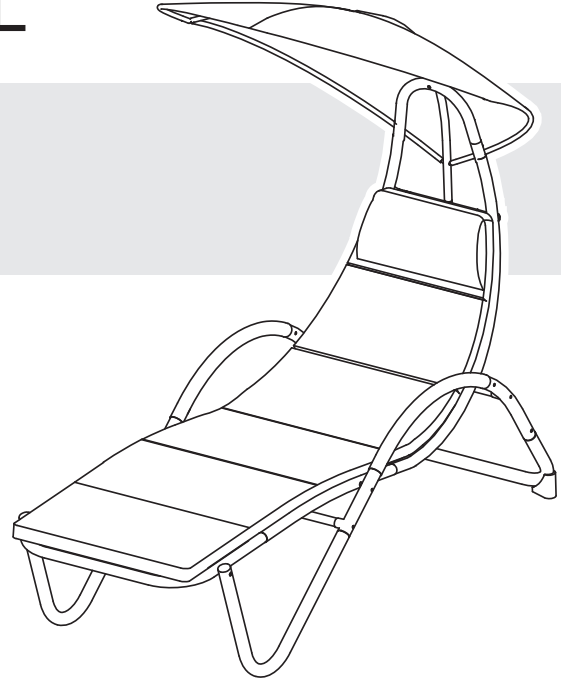

INSTRUCTION MANUAL

Outdoor Lounge Chair with Canopy

MODEL NUMBER: COP20203

Thank you for purchasing your new Outdoor Lounge Chair with Canopy

DO NOT RETURN THIS ITEM TO THE STORE

Should you encounter problems after following all the steps herein contained please contact our Customer Support: Call 1-888-227-3340 or email: customerservice@dekoliving.com. Kindly provide the model number, place and date of purchase and a short description of the problem.