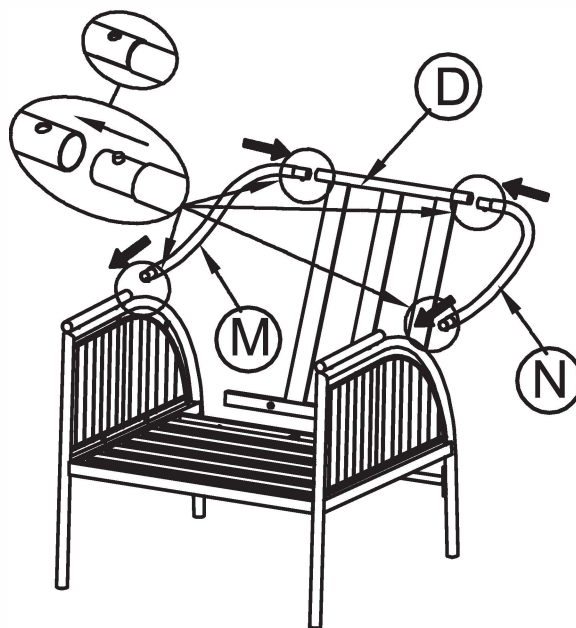

Step 4: Insert panel M and N to panel D and O.