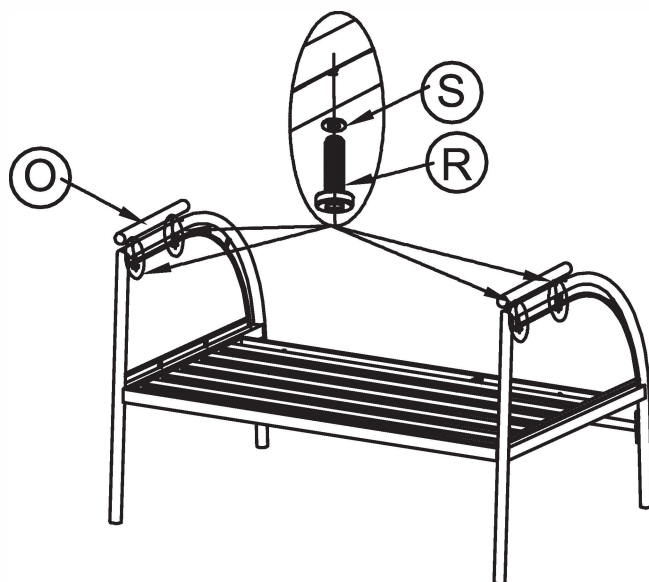

### Step 5: Connect panel C and D with screw Q.

### Step 6: Place cushions U and V on chair

Product Name:	4-Piece Dark Gray Iron Outdoor Patio Furniture Set with Cushions
SKU:	WHOF1914

**Step 7:** Connect panel A and F with screw Q, panel A and H with screw P in one side.

**Step 8:** Connect panel B and F with screw Q, panel B and H with screw P in another side.

Product Name:	4-Piece Dark Gray Iron Outdoor Patio Furniture Set with Cushions
SKU:	WHOF1914

**Step 9:** Connect two panel O with A and B with screw R.