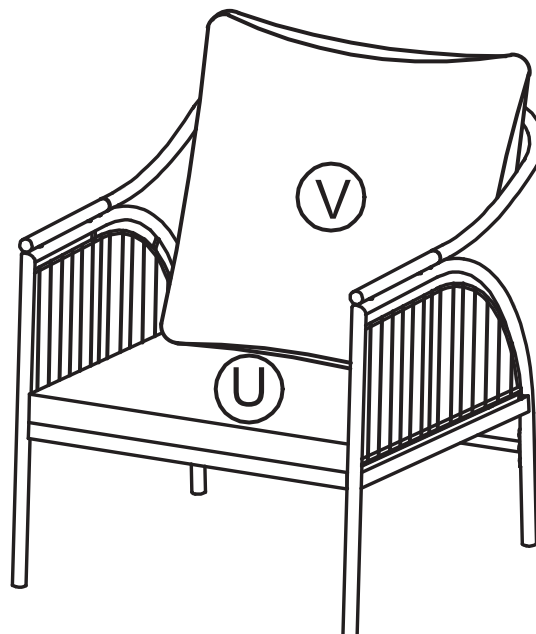

Step 6: Place cushions U and V on chair