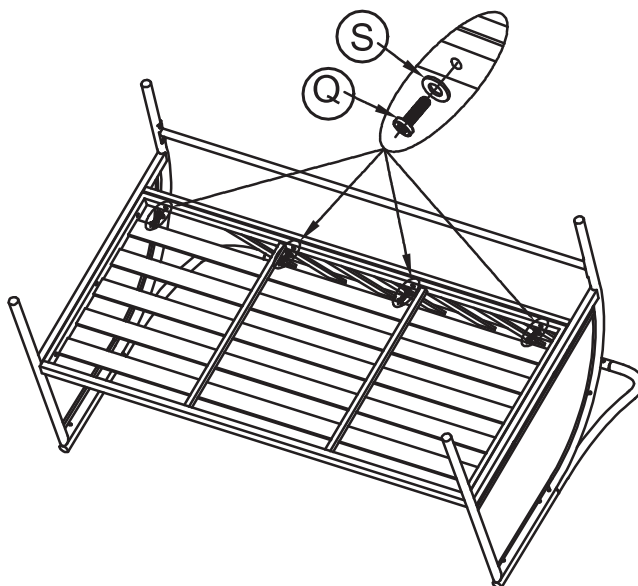

Product Name:	4-Piece Dark Gray Iron Outdoor Patio Furniture Set with Cushions
SKU:	WHOF1914

Step 11: Connect panel C and D with screw Q.