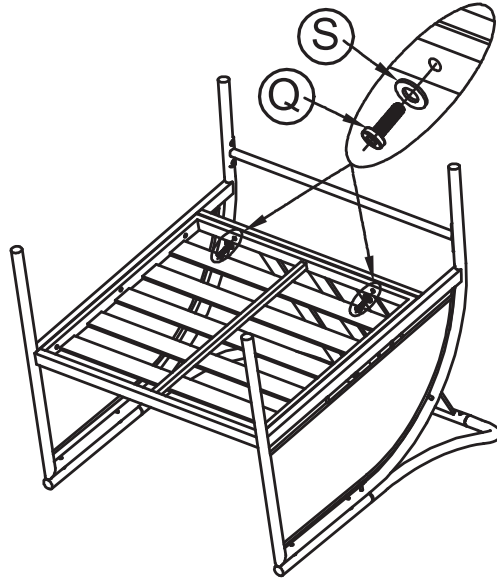

Product Name:	4-Piece Dark Gray Iron Outdoor Patio Furniture Set with Cushions
SKU:	WHOF1914

Step 5: Connect panel C and D with screw Q.