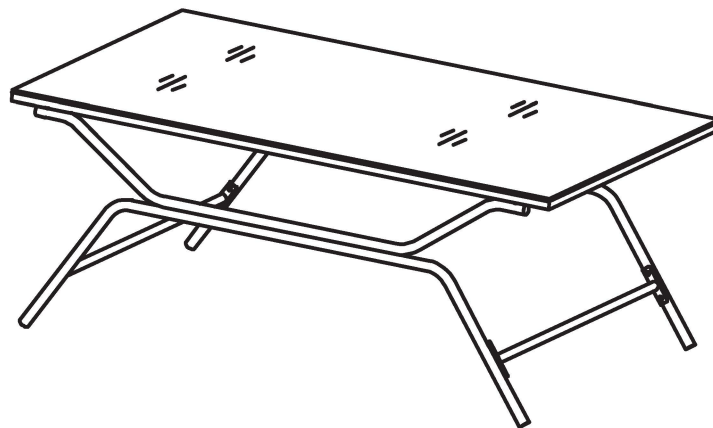

### Step 14: Connect panel J and K with screw P.

Product Name:	4-Piece Dark Gray Iron Outdoor Patio Furniture Set with Cushions
SKU:	WHOF1914

### Step 15: Put panel L on table.

Ⓛ x1PC

Product Name:	4-Piece Dark Gray Iron Outdoor Patio Furniture Set with Cushions
SKU:	WHOF1914

**Please ensure all screws are left loose during assembly, but are securely tighten upon completion.**