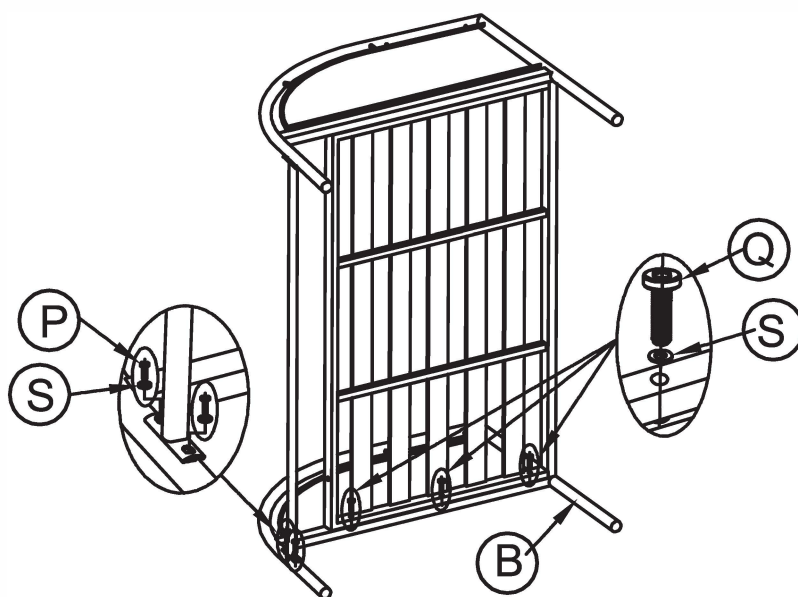

### Step 6: Place cushions U and V on chair

Product Name:	4-Piece Dark Gray Iron Outdoor Patio Furniture Set with Cushions
SKU:	WHOF1914

**Step 7:** Connect panel A and F with screw Q, panel A and H with screw P in one side.

**Step 8:** Connect panel B and F with screw Q, panel B and H with screw P in another side.

Product Name:	4-Piece Dark Gray Iron Outdoor Patio Furniture Set with Cushions
SKU:	WHOF1914

**Step 9:** Connect two panel O with A and B with screw R.