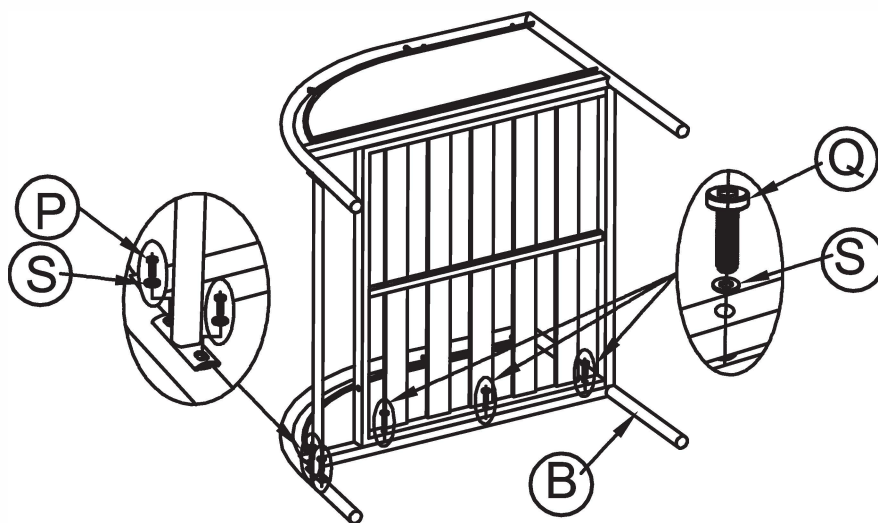

Panels:

<p>(A) x3PCS</p>  <p>Right arm panel</p>	<p>(B) x3PCS</p>  <p>Left arm panel</p>	<p>(C) x2PCS</p>  <p>Single sofa seat panel</p>
<p>(D) x2PCS</p>  <p>Single sofa back panel</p>	<p>(E) x2PCS</p>  <p>Single sofa support bar</p>	<p>(F) x1PC</p>  <p>Love sofa seat panel</p>
<p>(G) x1PC</p>  <p>Love sofa back panel</p>	<p>(H) x1PC</p>  <p>Love sofa support bar</p>	<p>(I) x1PC</p>  <p>Table top frame panel</p>
<p>(J) x2PCS</p>  <p>Table leg panel</p>	<p>(K) x2PCS</p>  <p>Table leg support bar</p>	<p>(L) x1PC</p>  <p>Glass top for table</p>
<p>(M) x3PCS</p>  <p>Right arm connect bar</p>	<p>(N) x3PCS</p>  <p>Left arm connect bar</p>	<p>(O) x6PCS</p>  <p>Wood looking arm</p>
<p>(W) x1PC</p>  <p>Love sofa seat cushion</p>	<p>(U) x2PCS</p>  <p>Single sofa seat cushion</p>	<p>(V) x4PCS</p>  <p>Back cushion</p>

Product Name:	4-Piece Dark Gray Iron Outdoor Patio Furniture Set with Cushions
SKU:	WHOF1914

**Step 1:** Connect panel A and C with screw Q, panel A and E with screw P in one side.

**Step 2:** Connect panel B and C with screw Q, panel B and E with screw P in another side.