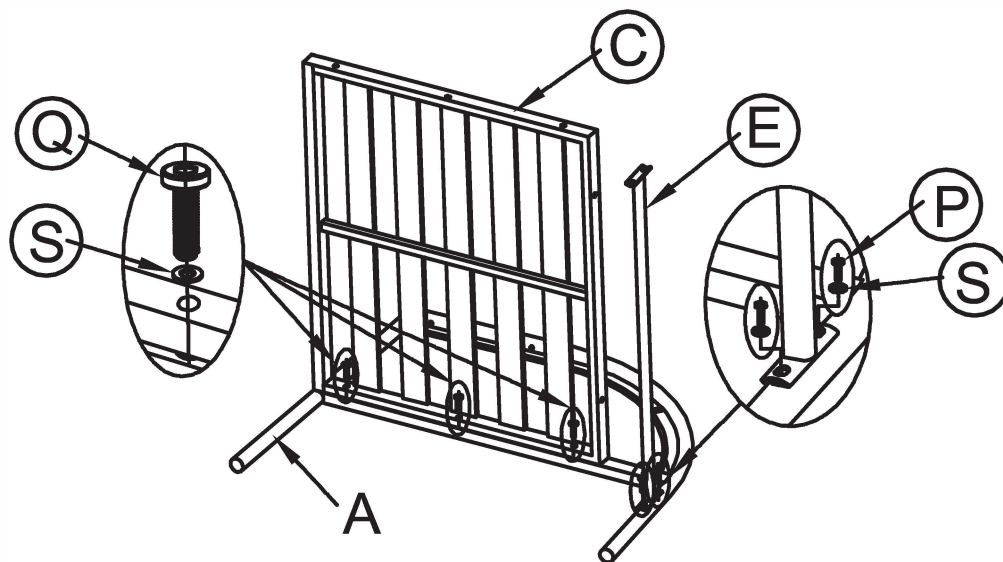

Product Name:	4-Piece Dark Gray Iron Outdoor Patio Furniture Set with Cushions
SKU:	WHOF1914

Step 1: Connect panel A and C with screw Q, panel A and E with screw P in one side.