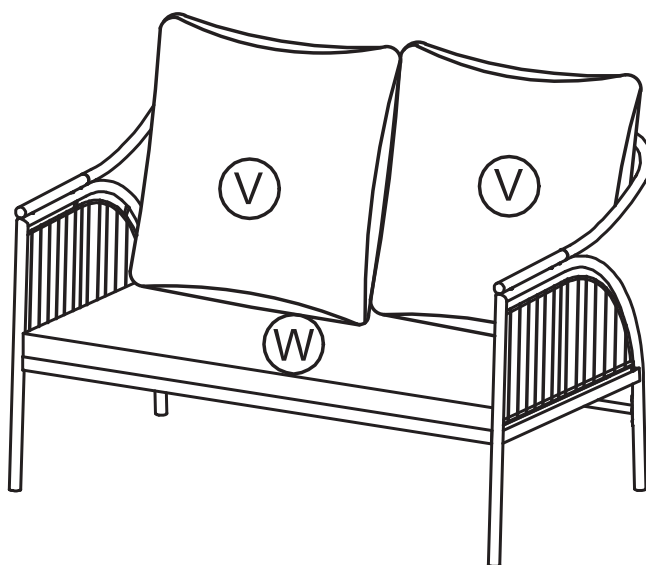

Step 12: Place cushions W and V on sofa