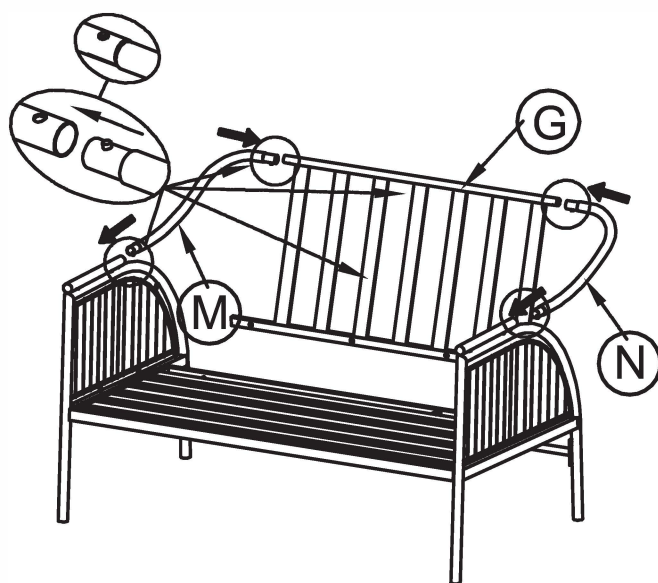

Step 10: Insert panel M and N to panel G and O.