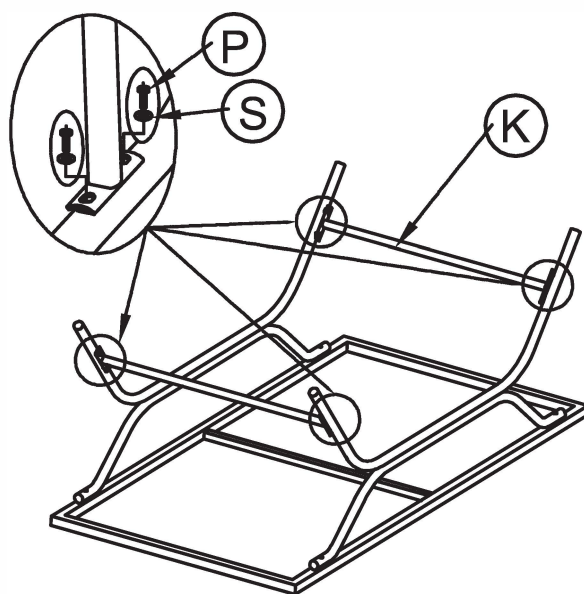

Step 14: Connect panel J and K with screw P.