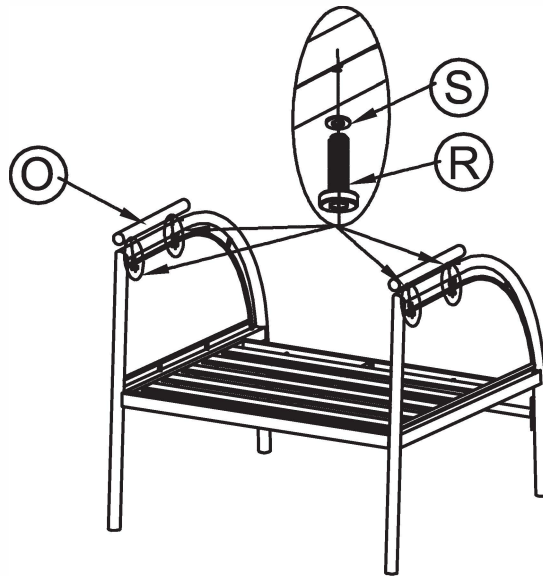

Product Name:	4-Piece Dark Gray Iron Outdoor Patio Furniture Set with Cushions
SKU:	WHOF1914

Step 3: Connect two panel O with A and B with screw R.