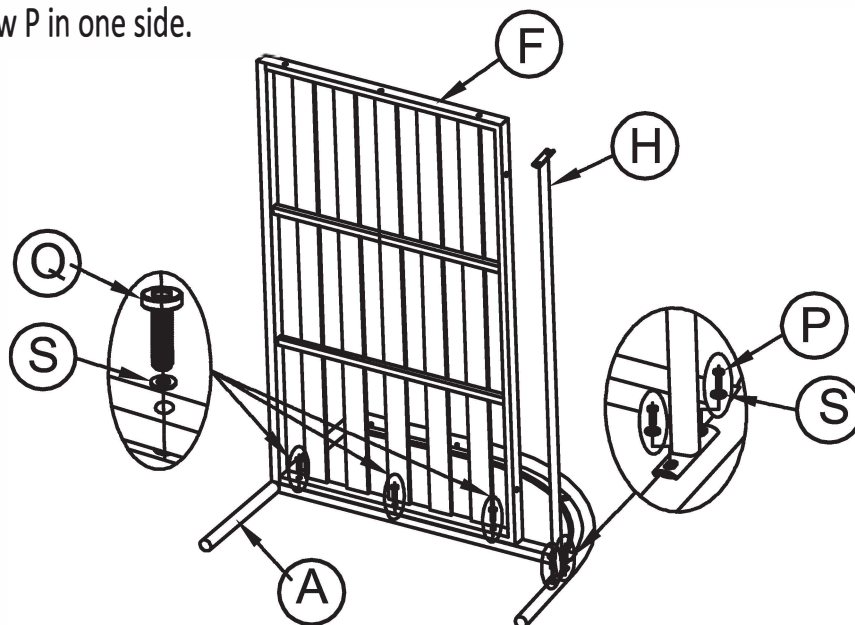

### Step 5: Connect panel C and D with screw Q.

### Step 6: Place cushions U and V on chair

Product Name:	4-Piece Dark Gray Iron Outdoor Patio Furniture Set with Cushions
SKU:	WHOF1914

**Step 7:** Connect panel A and F with screw Q, panel A and H with screw P in one side.