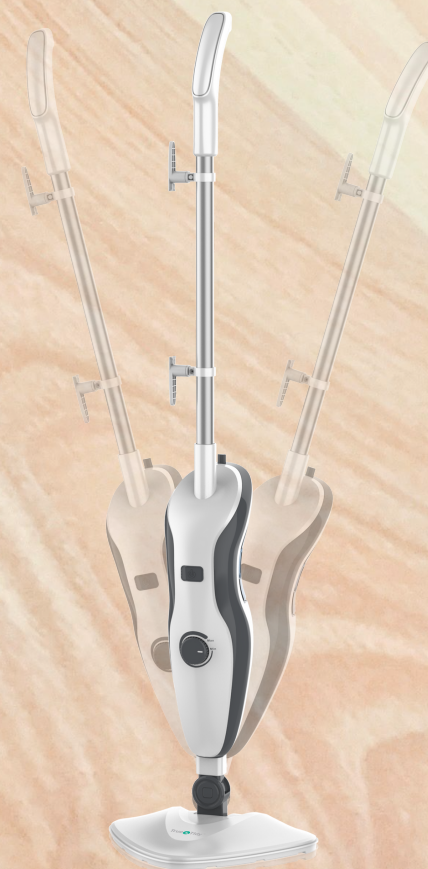

HEAVY DUTY

STEAM MOP
STM-500

HEAVY DUTY STEAM MOP STM-500

- Heavy Duty 1500 watts of powerful steam
- Steam naturally eliminates 99.9% of germs & bacteria
- Safe & effective to use on sealed surfaces: tile, wood, laminate, vinyl, carpet, marble
- Built in water filtration - safe to use with tap or distilled water
- Adjustable steam settings with easy to use knob
- 20 foot long power cord
- Quick 30 second steam ready time
- 350 mL tank provides 22 minutes of steam time
- Large swivel triangle mop head rotates to easily clean under and around furniture
- 2 heavy duty mop pads included
- What's in the box: Heavy Duty Steam Mop, 2 mop pads, Carpet glider
- CETL certified for quality & safety
- 1 year warranty

FRONT

BACK

TILE

CARPET

WOOD

LAMINATE

MARBLE

TRANSLUCENT WATER TANK & WATER FILTER

CARPET GLIDER TO REFRESH & SANITIZE CARPETS

SWIVEL MOP HEAD

EASY TO CONTROL STEAM SETTING KNOB