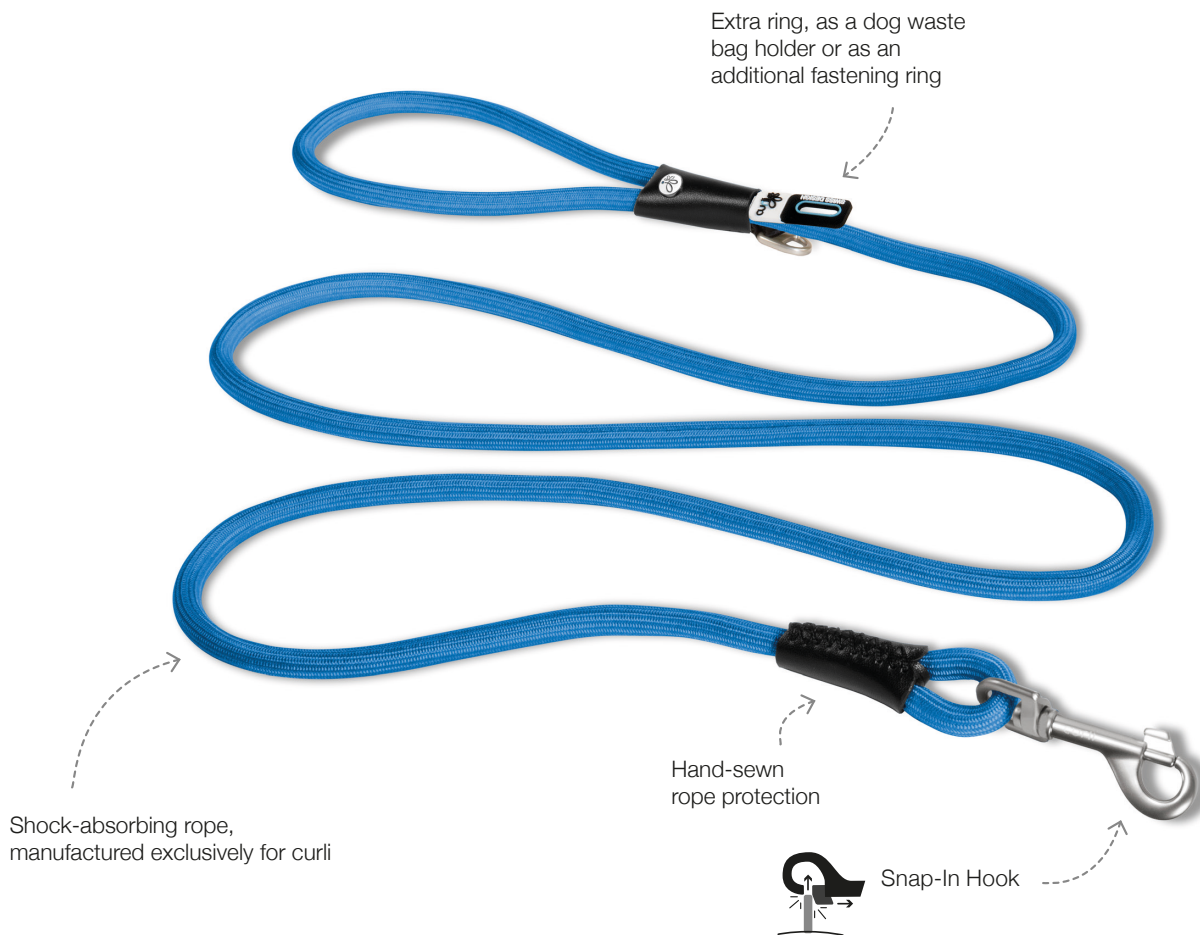

FACTSHEET

Stretch Comfort Leash

THE SHOCK-ABSORBING AND COMFORTABLE ROPE LEASH FOR CHOKE- AND STRESS-FREE GUIDING AND COMMANDING

✓ Dog leash

✓ Shock-absorbing

✓ 7 Colors

✓ 2 Sizes

The **Harness specialist**
from Switzerland 

Function & Design

- 1,8 m / 5.9 feet long
- Ø 8 mm / 0.31" (size M) or Ø 10 mm / 0.39" (size L) rope diameter
- For dogs up to 25 kg / 55 lbs (size M) or up to 40 kg / 88 lbs (size L)
- Shock absorbing rope for stress-free control
- Ultra-soft nylon rope for the best comfort and safety
- Dog waste bag dispenser
- Snap-in safety carabiner
- Better feel compared to a normal leash

Tan

Fuchsia

Light Tan

Skyblue

Sun Orange

Pink

Orange

Sizes

We recommend the following leash sizes for your curli harness:

Leash size

S

L

curli Harness size