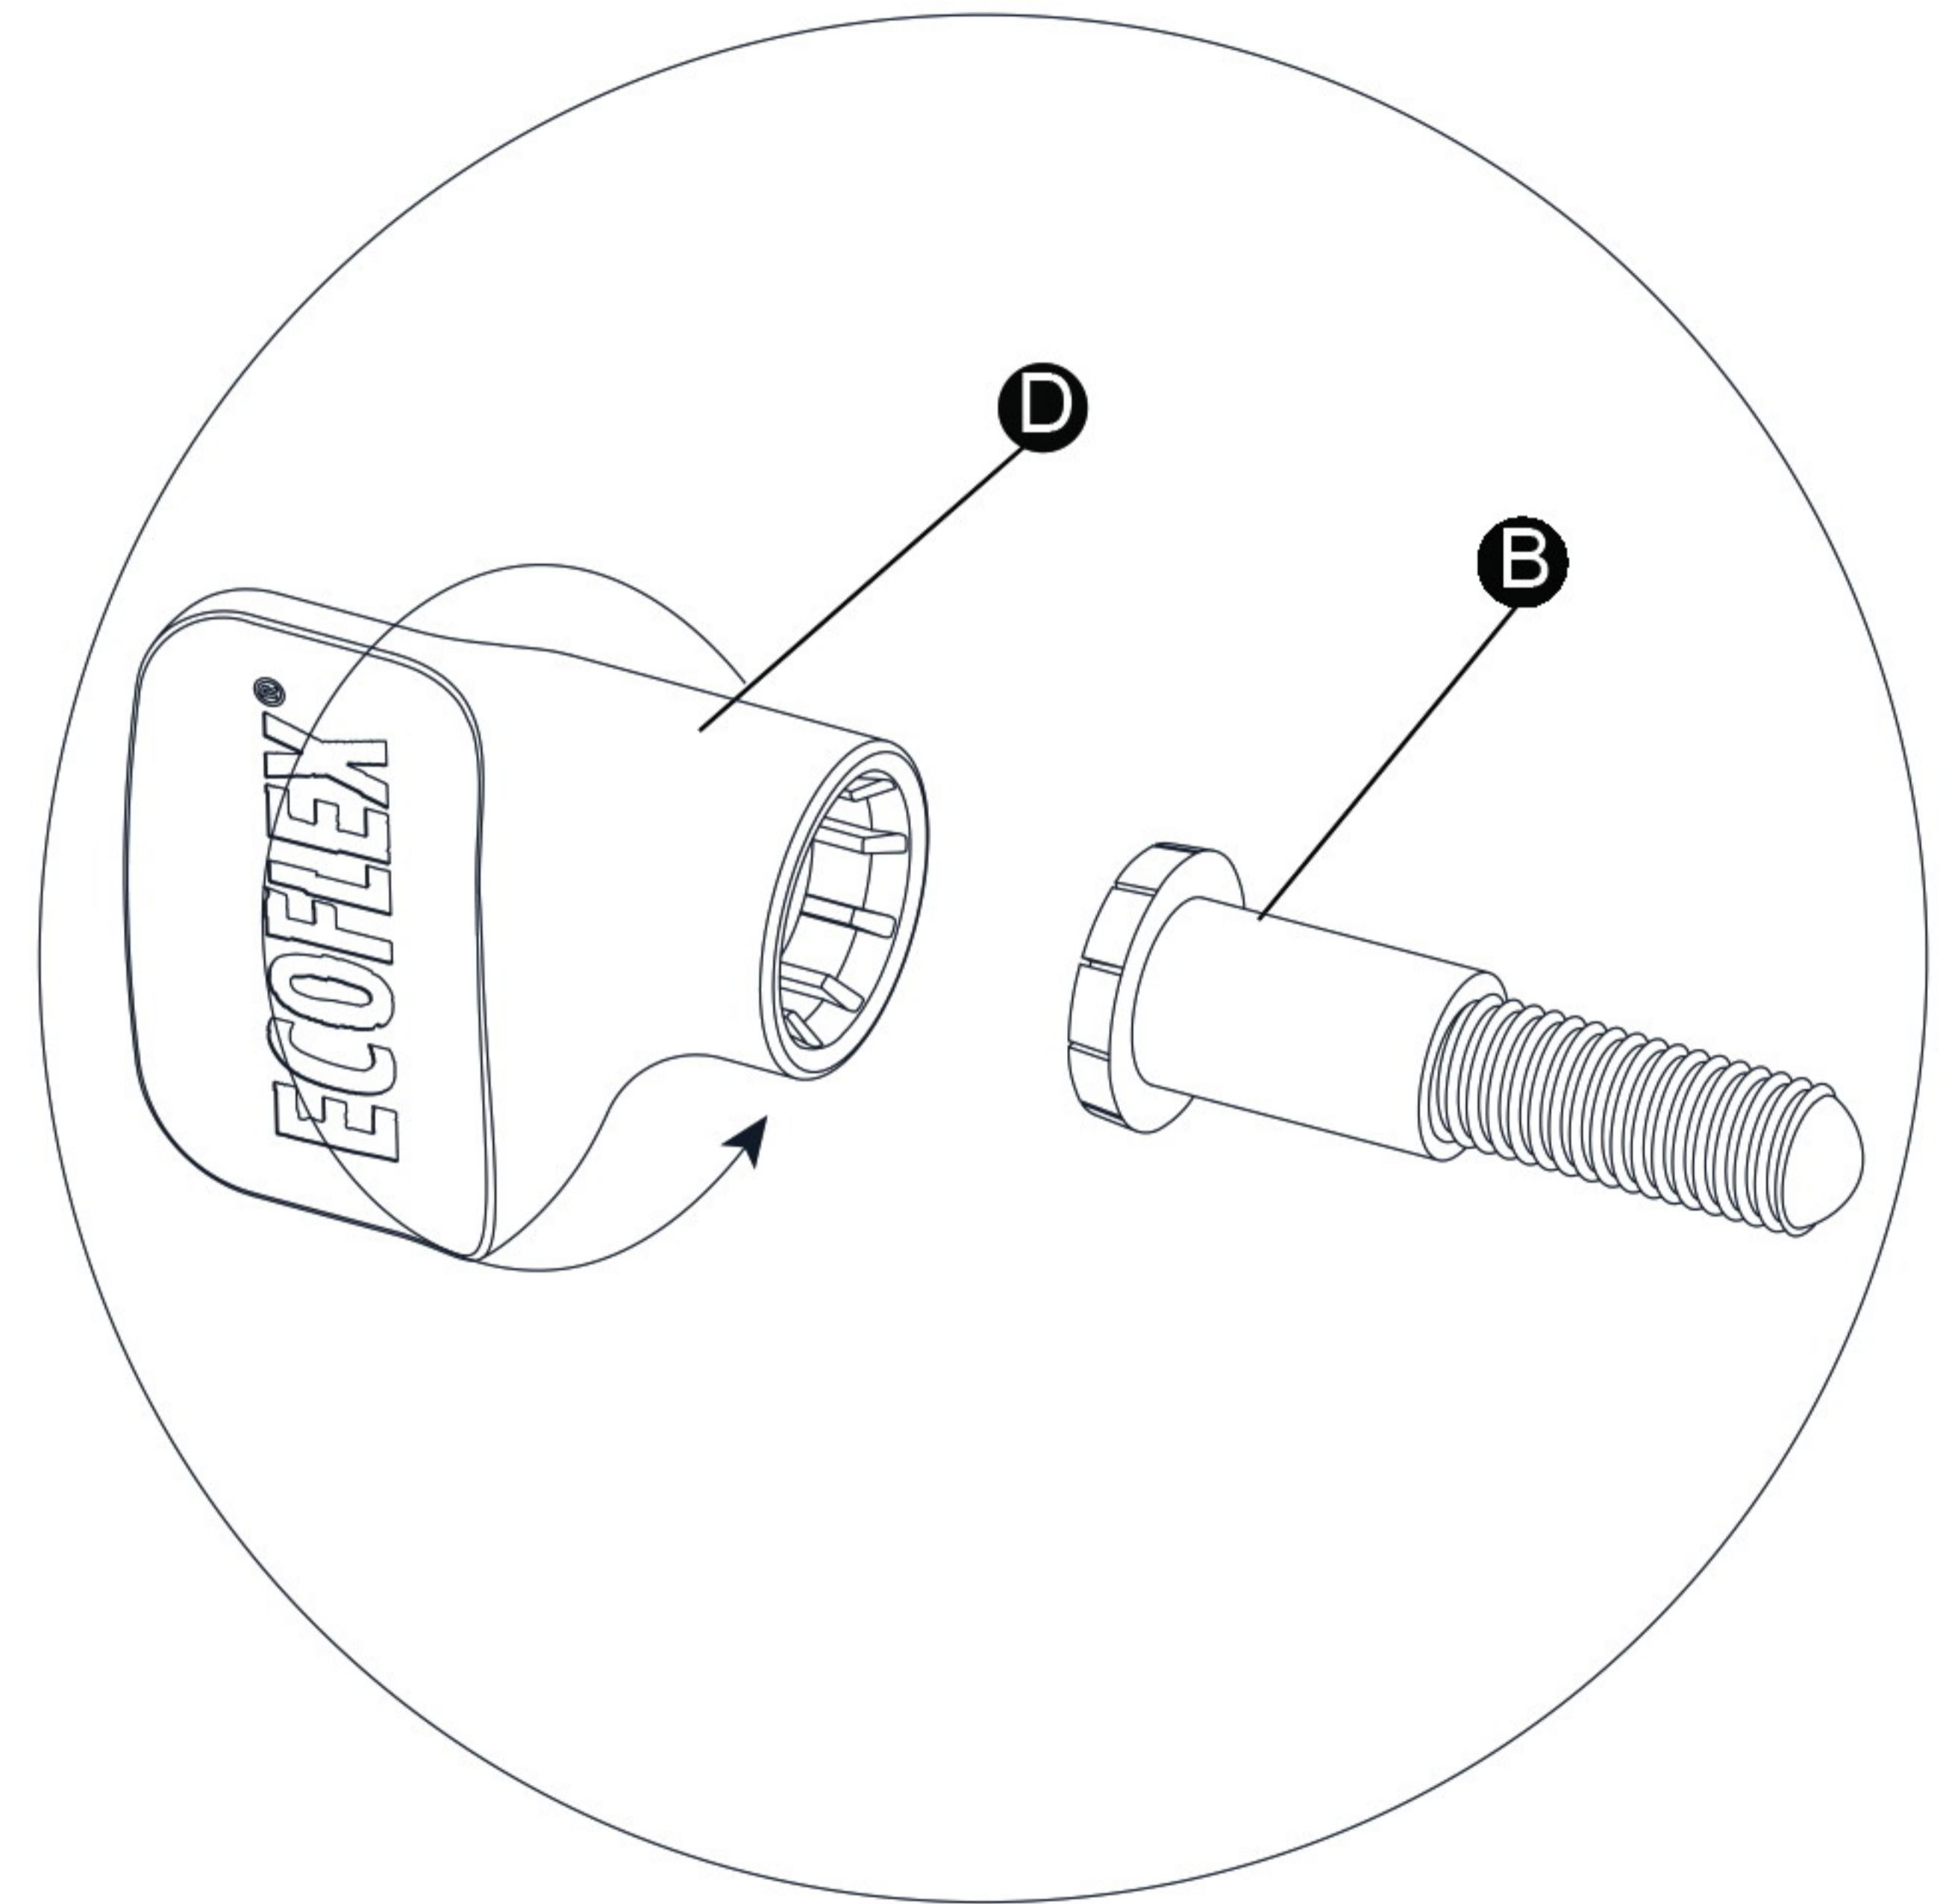

Ⓖ x 2

Ⓕ x 2

Ⓖ x 1

Ⓖ x 1

Ⓖ x 1
1 3/4" (4.5cm)

Ⓖ x 2
2 3/4" (6.8cm)

Ⓖ x 2

Ⓖ x 12

Mojave Reptile Lounge

A 7/8"(2.2cm)

ⓑ 1 11/16"(4.2cm)

ⓒ 2 1/4"(5.6cm)

Step 1 .

Step 2 .

Step 3 .

Step 4 .