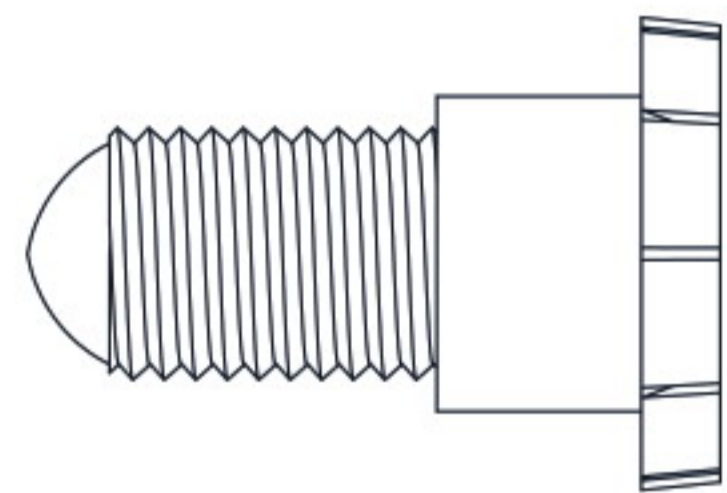

Ⓐ x 4
7/8" (2.2CM)

Parts List

Small Phillips Head Screwdriver
Needed – Not Included

Ⓑ x 18
1 11/16" (4.2CM)

Ⓒ x 10
2 1/4" (5.6CM)

Ⓓ x 2

Ⓔ x 2

Ⓕ x 2

Ⓖ x 2

Ⓕ x 2

Ⓖ x 1

Ⓖ x 1

Ⓖ x 1
1 3/4" (4.5cm)

Ⓖ x 2
2 3/4" (6.8cm)

Ⓖ x 2

Ⓖ x 12

Mojave Reptile Lounge

A 7/8"(2.2cm)

ⓑ 1 11/16"(4.2cm)

ⓒ 2 1/4"(5.6cm)

Step 1 .

Step 2 .

Step 3 .

Step 4 .