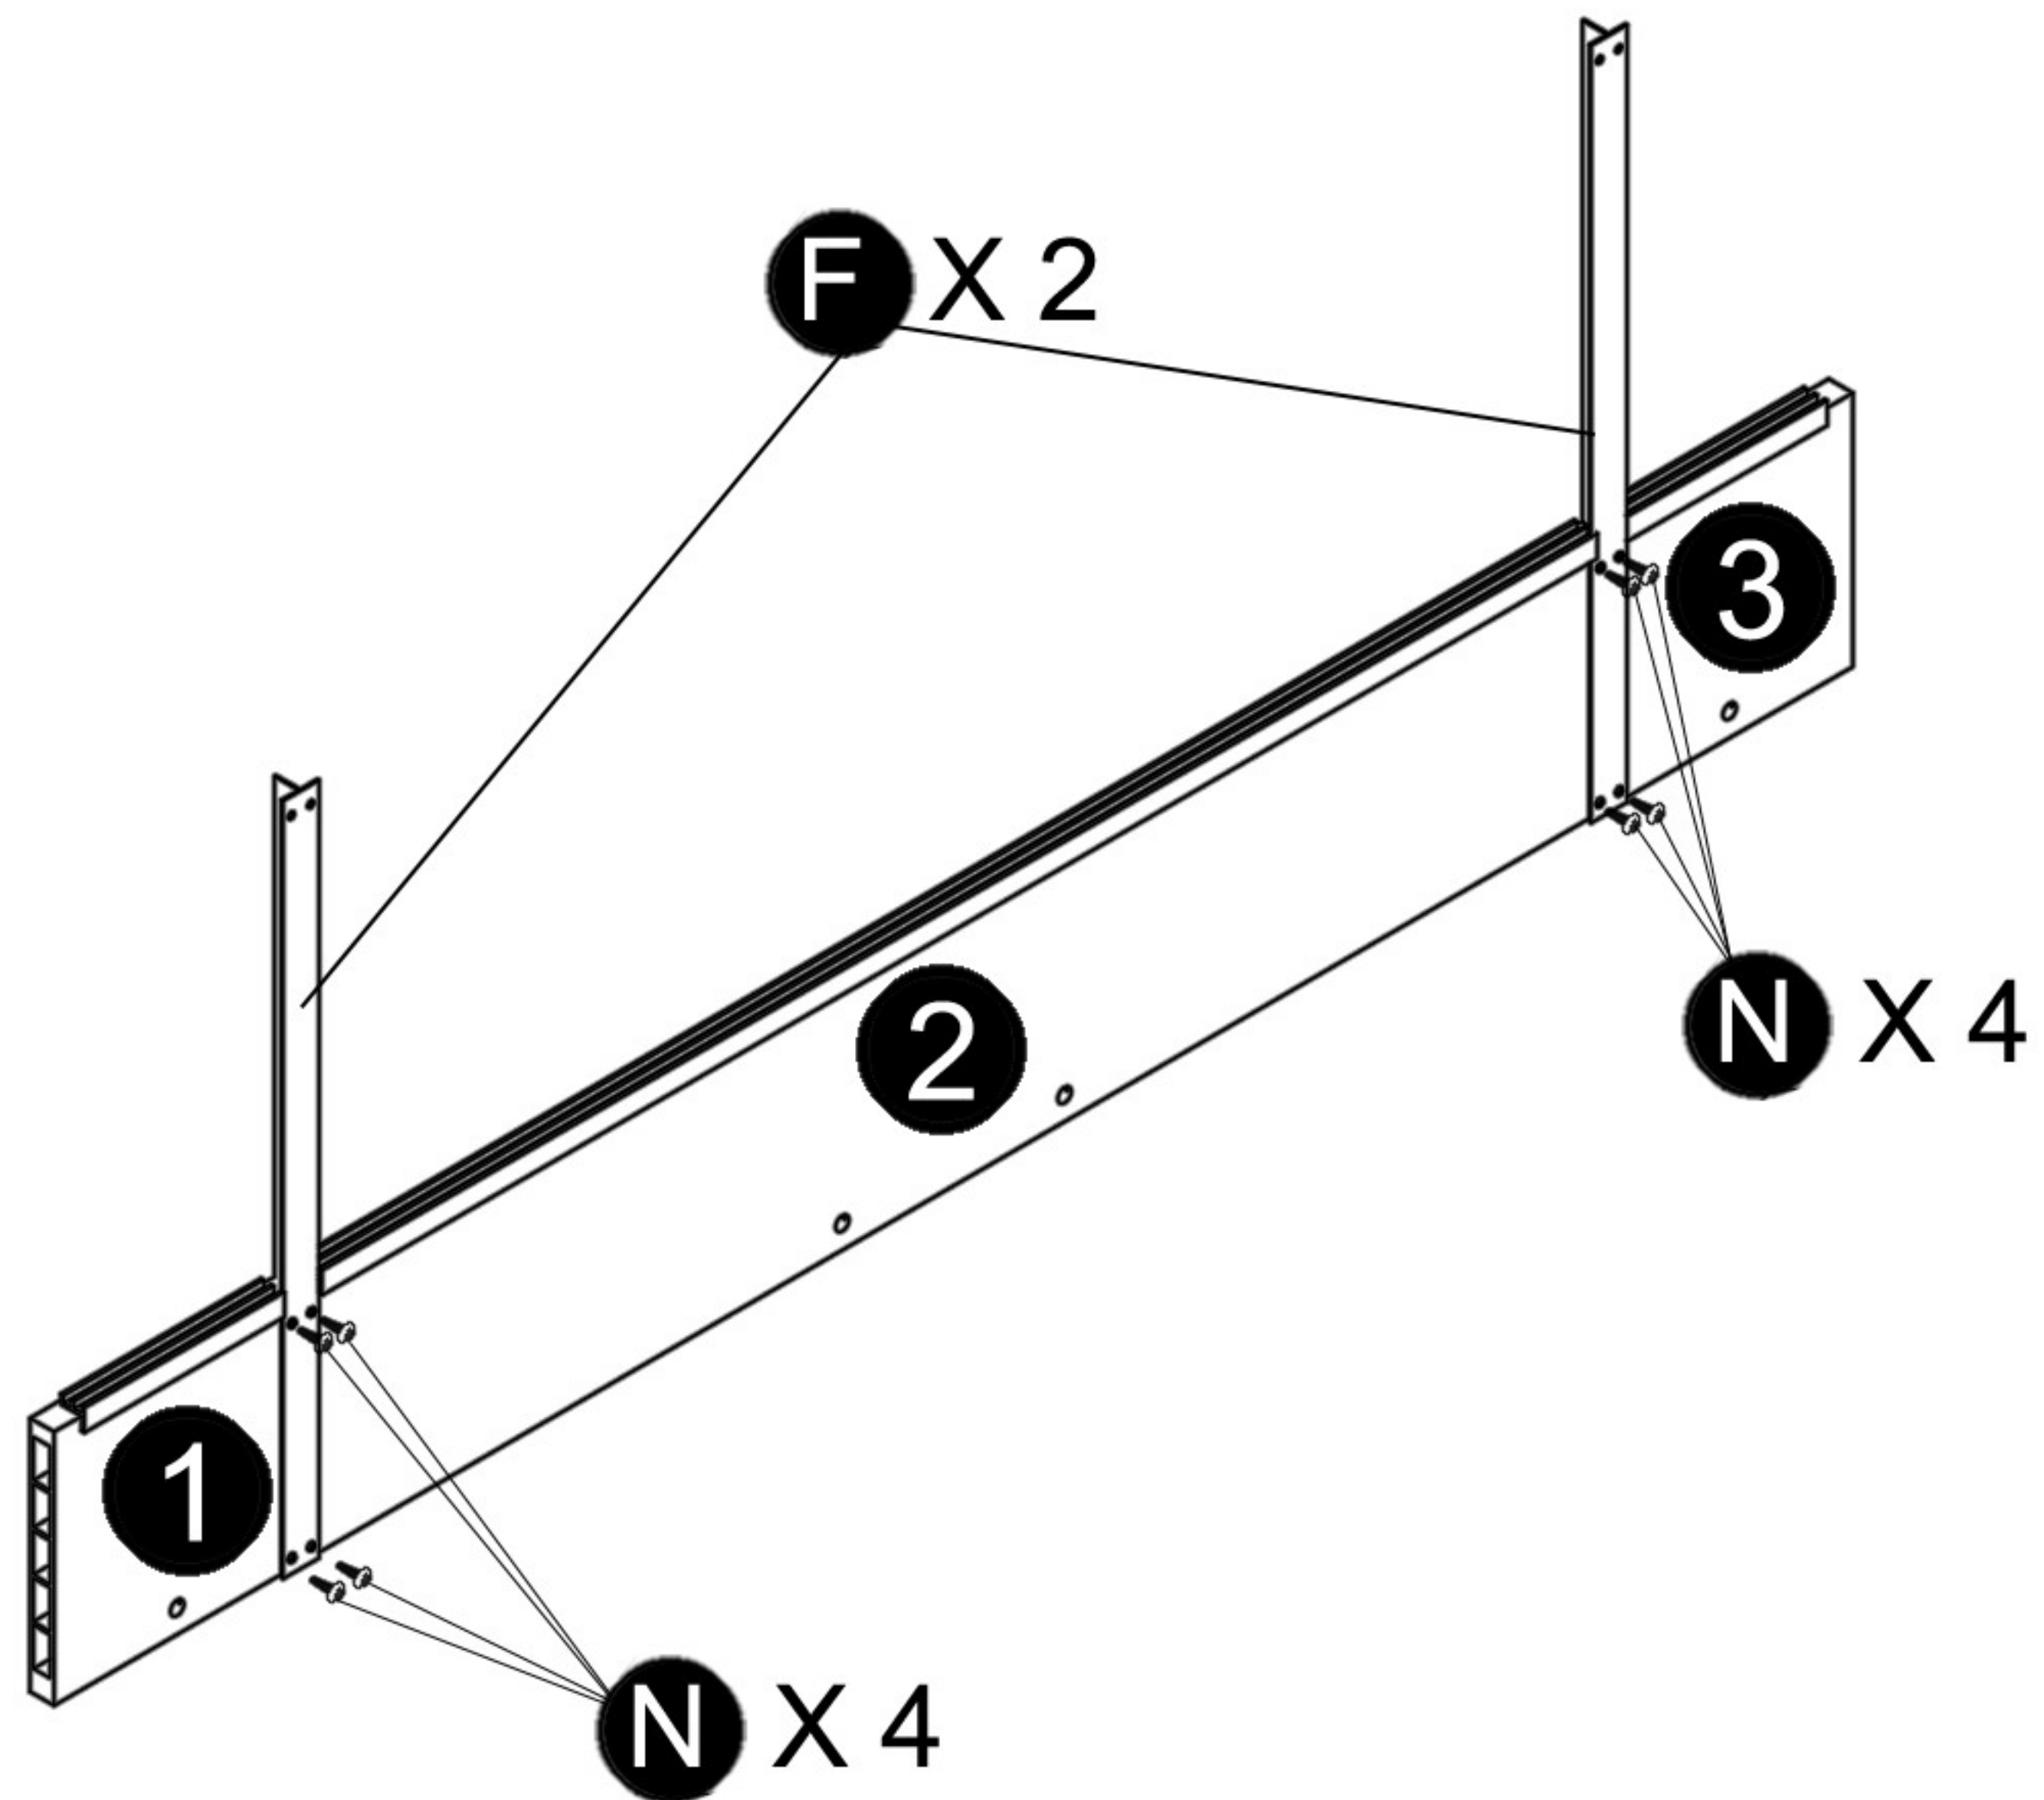

Ⓖ x 2

Ⓕ x 2

Ⓖ x 1

Ⓖ x 1

Ⓖ x 1
1 3/4" (4.5cm)

Ⓖ x 2
2 3/4" (6.8cm)

Ⓖ x 2

Ⓖ x 12

Mojave Reptile Lounge

A 7/8"(2.2cm)

ⓑ 1 11/16"(4.2cm)

ⓒ 2 1/4"(5.6cm)

Step 1 .

Step 2 .

Step 3 .

Step 4 .