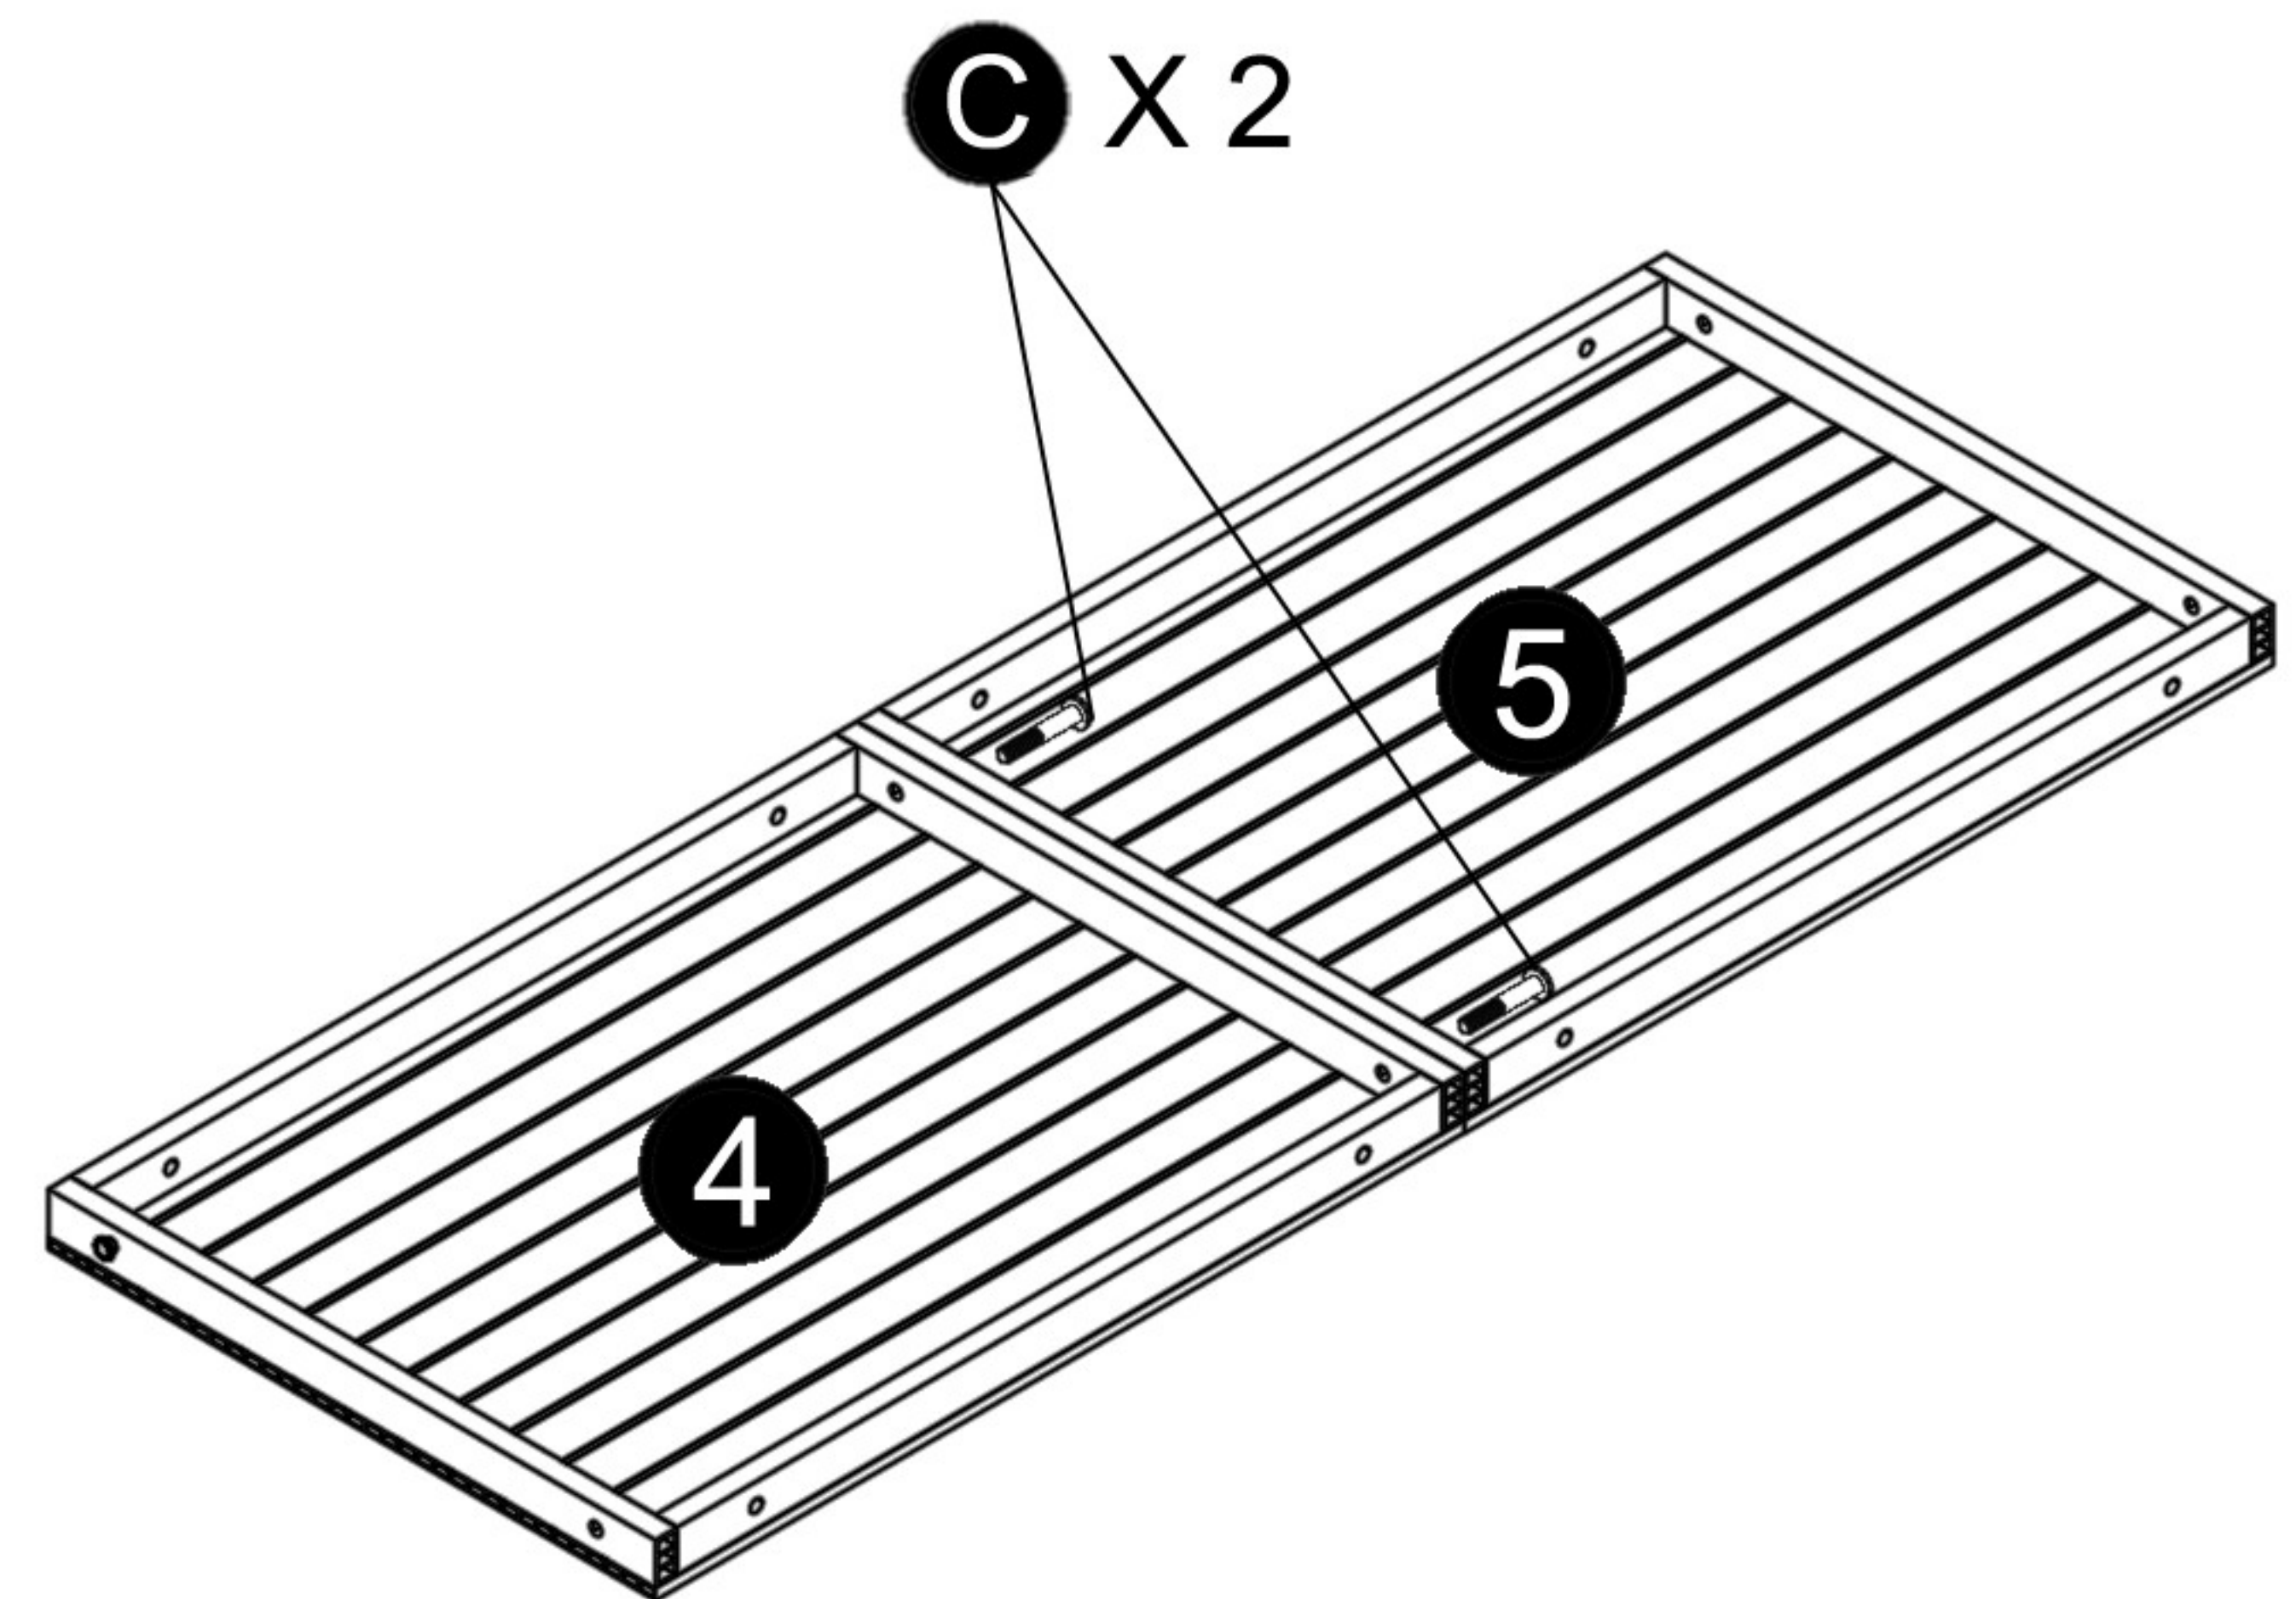

Ⓖ x 2

Ⓕ x 2

Ⓖ x 1

Ⓖ x 1

Ⓖ x 1
1 3/4" (4.5cm)

Ⓖ x 2
2 3/4" (6.8cm)

Ⓖ x 2

Ⓖ x 12

Mojave Reptile Lounge

A 7/8"(2.2cm)

ⓑ 1 11/16"(4.2cm)

ⓒ 2 1/4"(5.6cm)

Step 1 .

Step 2 .

Step 3 .

Step 4 .