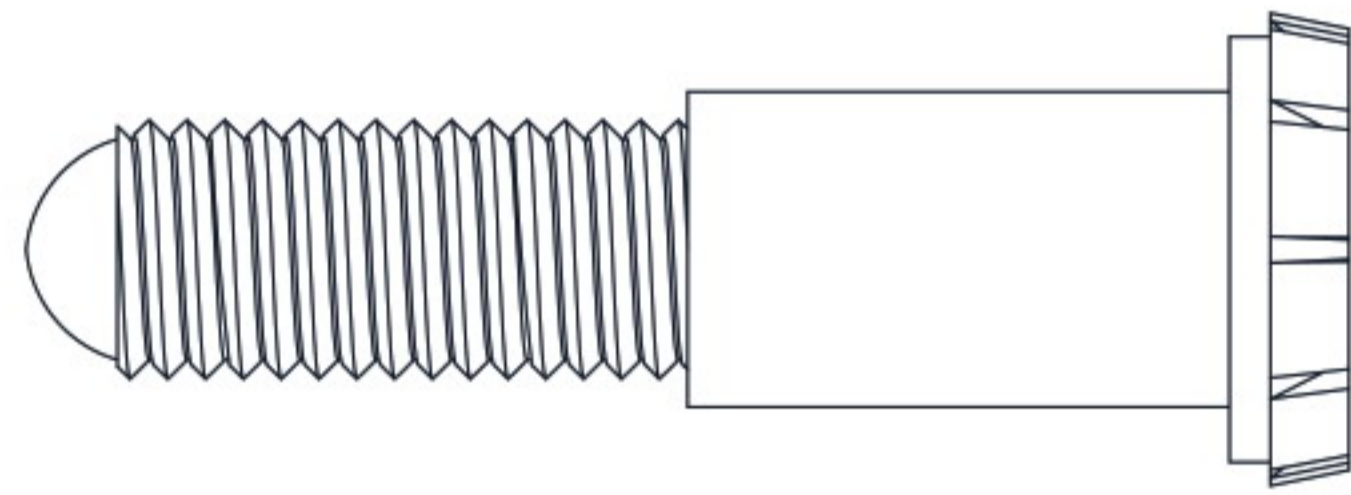

Ⓖ x 2

Ⓕ x 2

Ⓖ x 1

Ⓖ x 1

Ⓖ x 1
1 3/4" (4.5cm)

Ⓖ x 2
2 3/4" (6.8cm)

Ⓖ x 2

Ⓖ x 12

Mojave Reptile Lounge

A 7/8"(2.2cm)

ⓑ 1 11/16"(4.2cm)

ⓒ 2 1/4"(5.6cm)

Step 1 .

Step 2 .

Step 3 .

Step 4 .