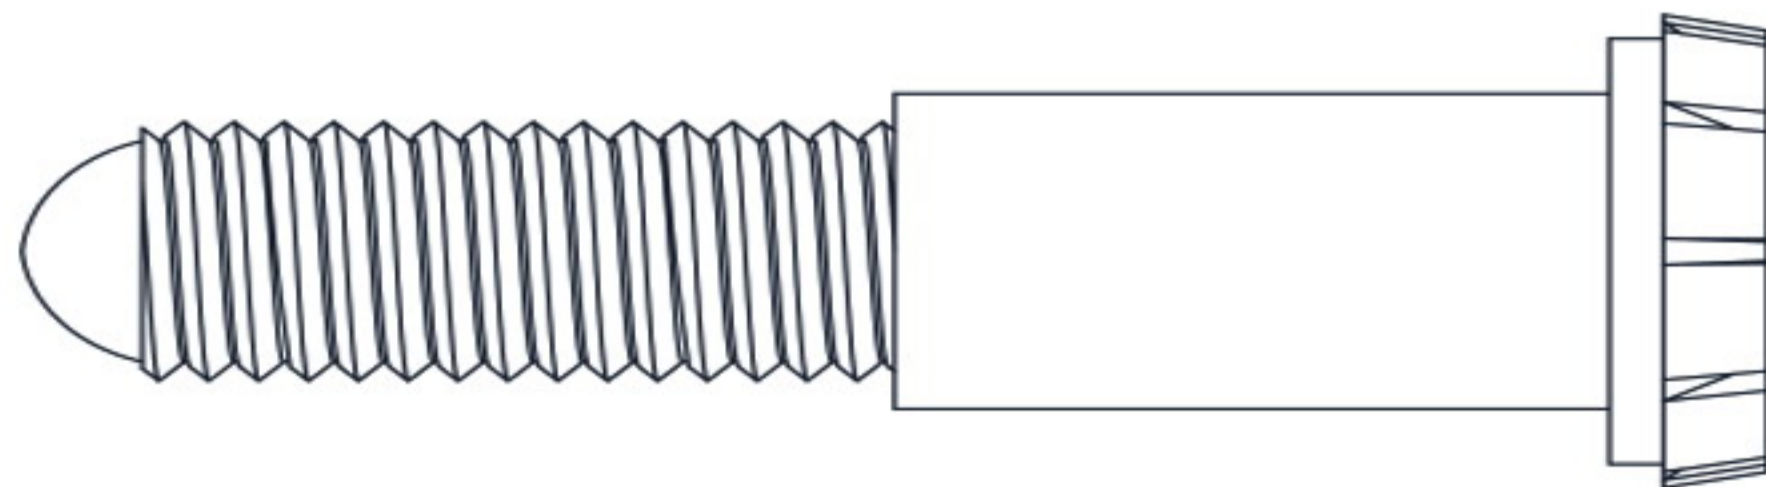

Ⓖ x 2

Ⓕ x 2

Ⓖ x 1

Ⓖ x 1

Ⓖ x 1
1 3/4" (4.5cm)

Ⓖ x 2
2 3/4" (6.8cm)

Ⓖ x 2

Ⓖ x 12

Mojave Reptile Lounge

A 7/8"(2.2cm)

ⓑ 1 11/16"(4.2cm)

ⓒ 2 1/4"(5.6cm)

Step 1 .

Step 2 .

Step 3 .

Step 4 .