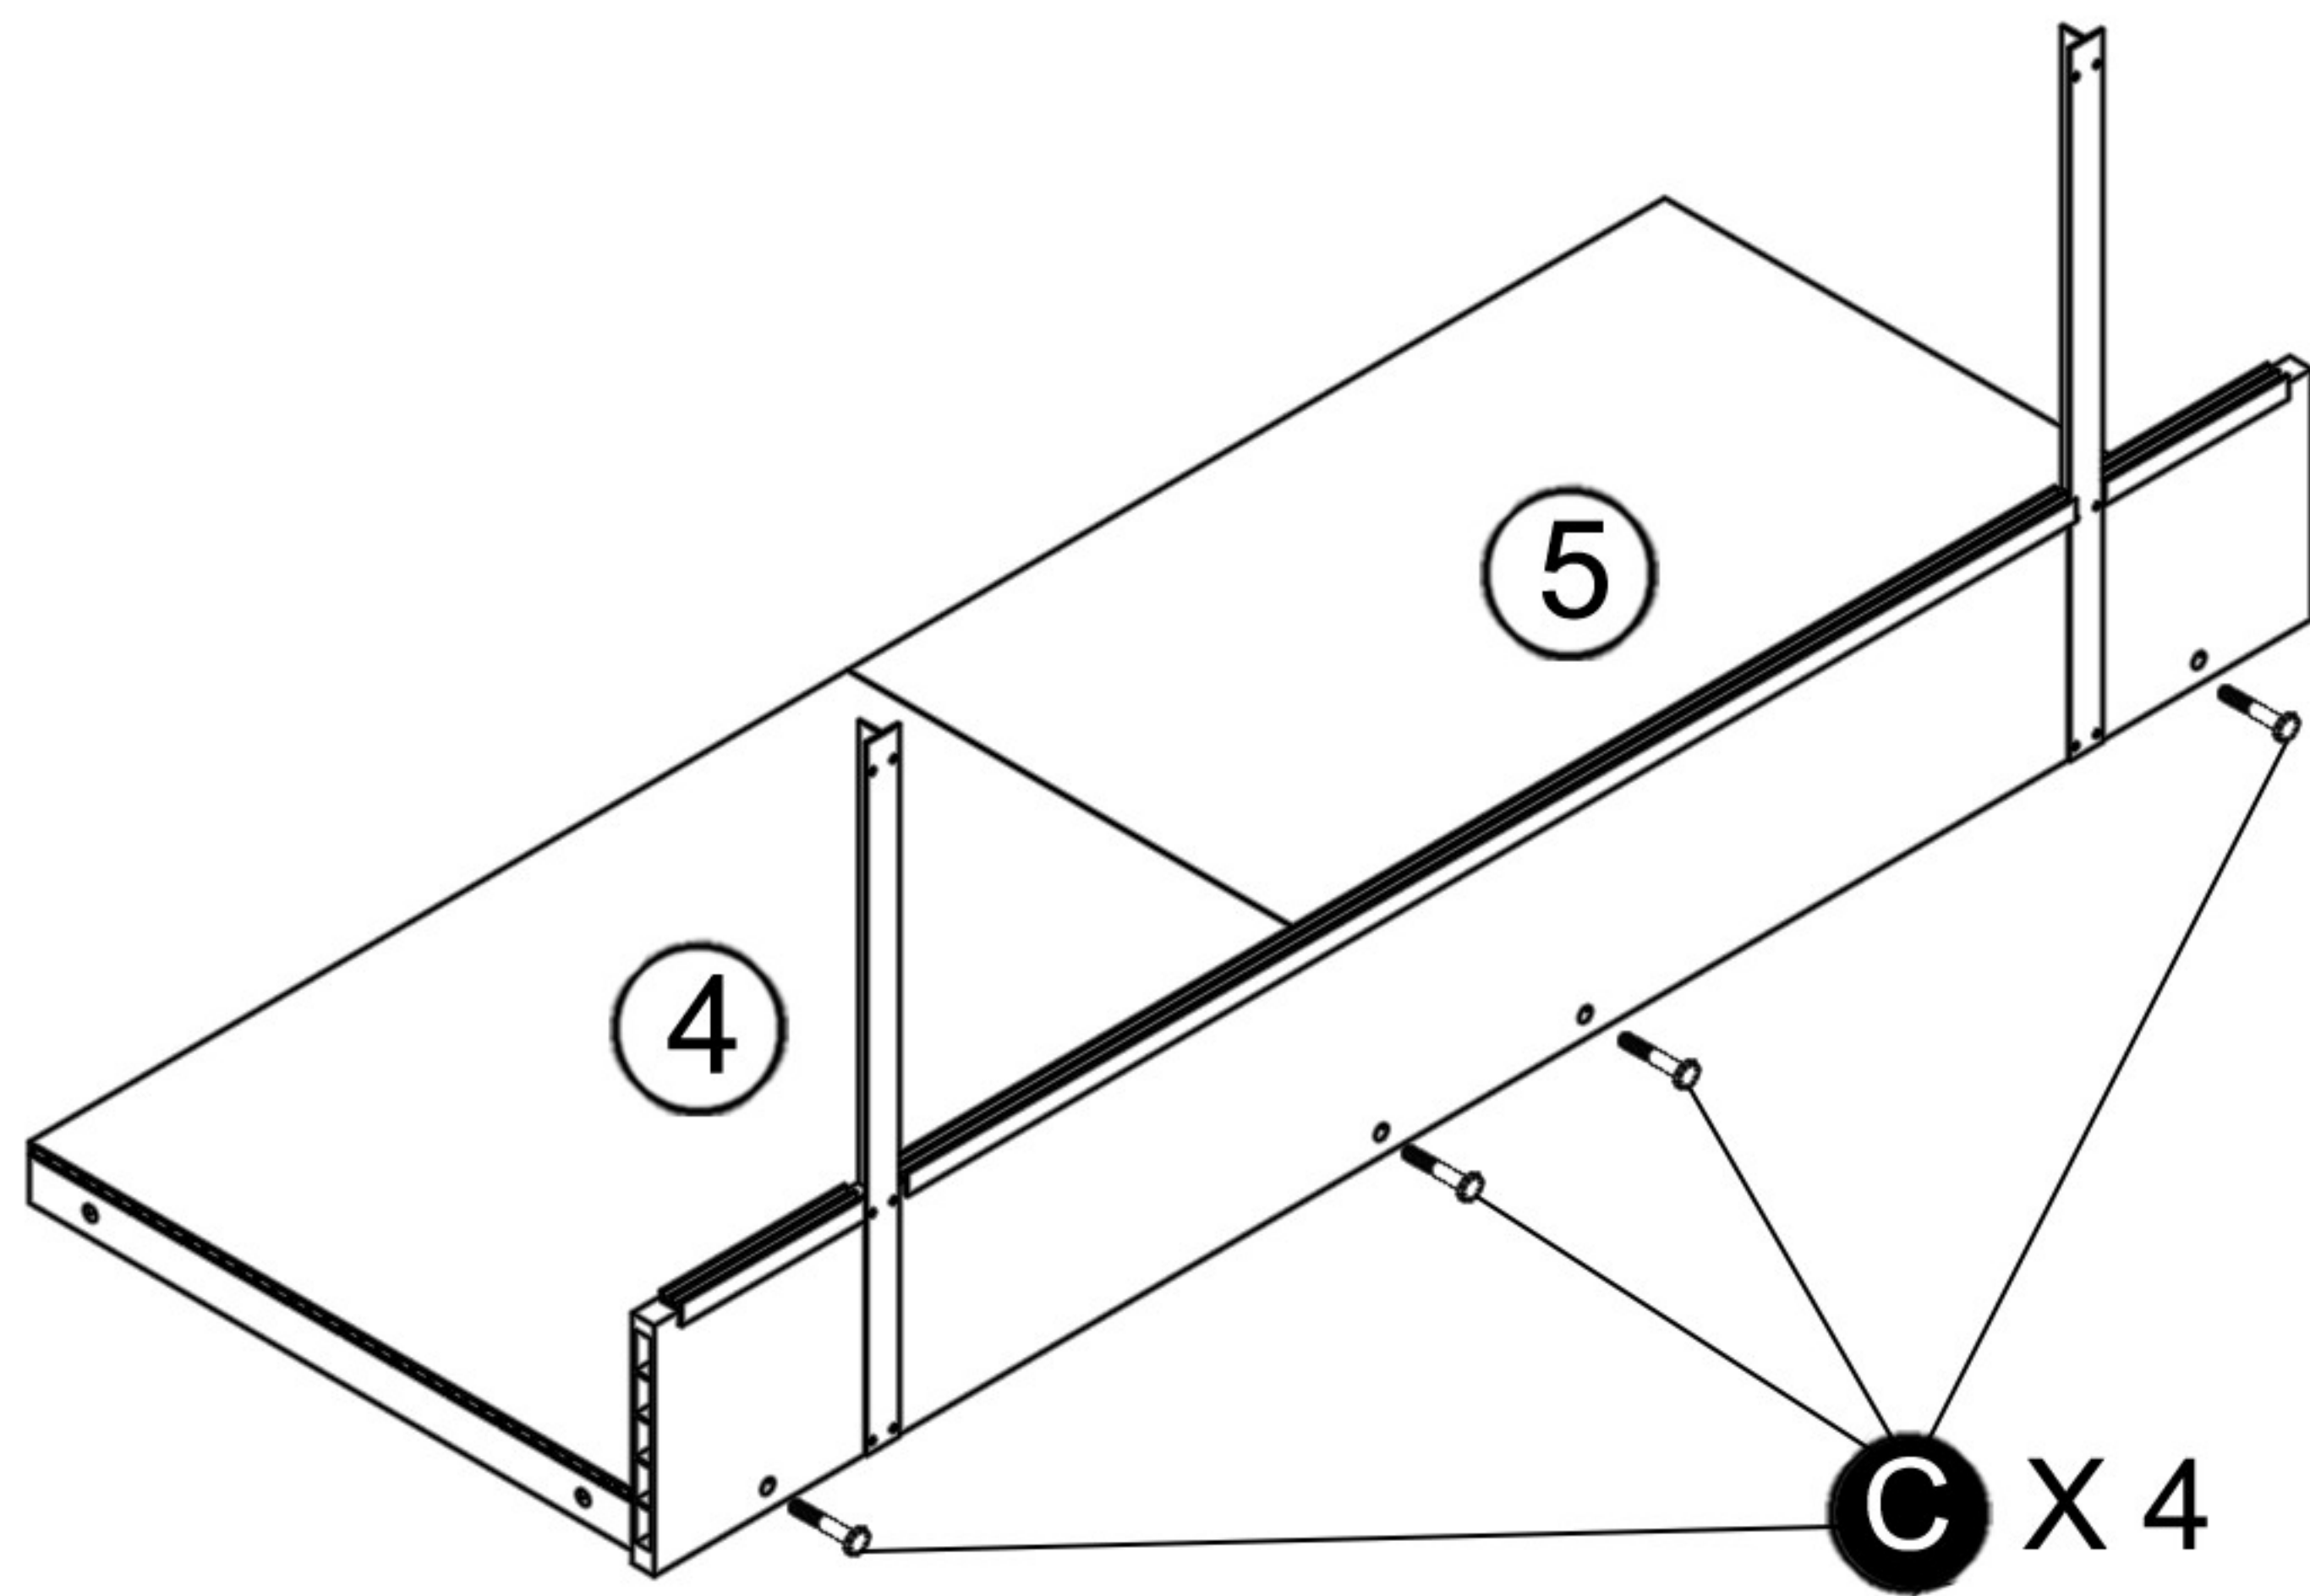

Ⓖ x 2

Ⓕ x 2

Ⓖ x 1

Ⓖ x 1

Ⓖ x 1
1 3/4" (4.5cm)

Ⓖ x 2
2 3/4" (6.8cm)

Ⓖ x 2

Ⓖ x 12

Mojave Reptile Lounge

A 7/8"(2.2cm)

ⓑ 1 11/16"(4.2cm)

ⓒ 2 1/4"(5.6cm)

Step 1 .

Step 2 .

Step 3 .

Step 4 .