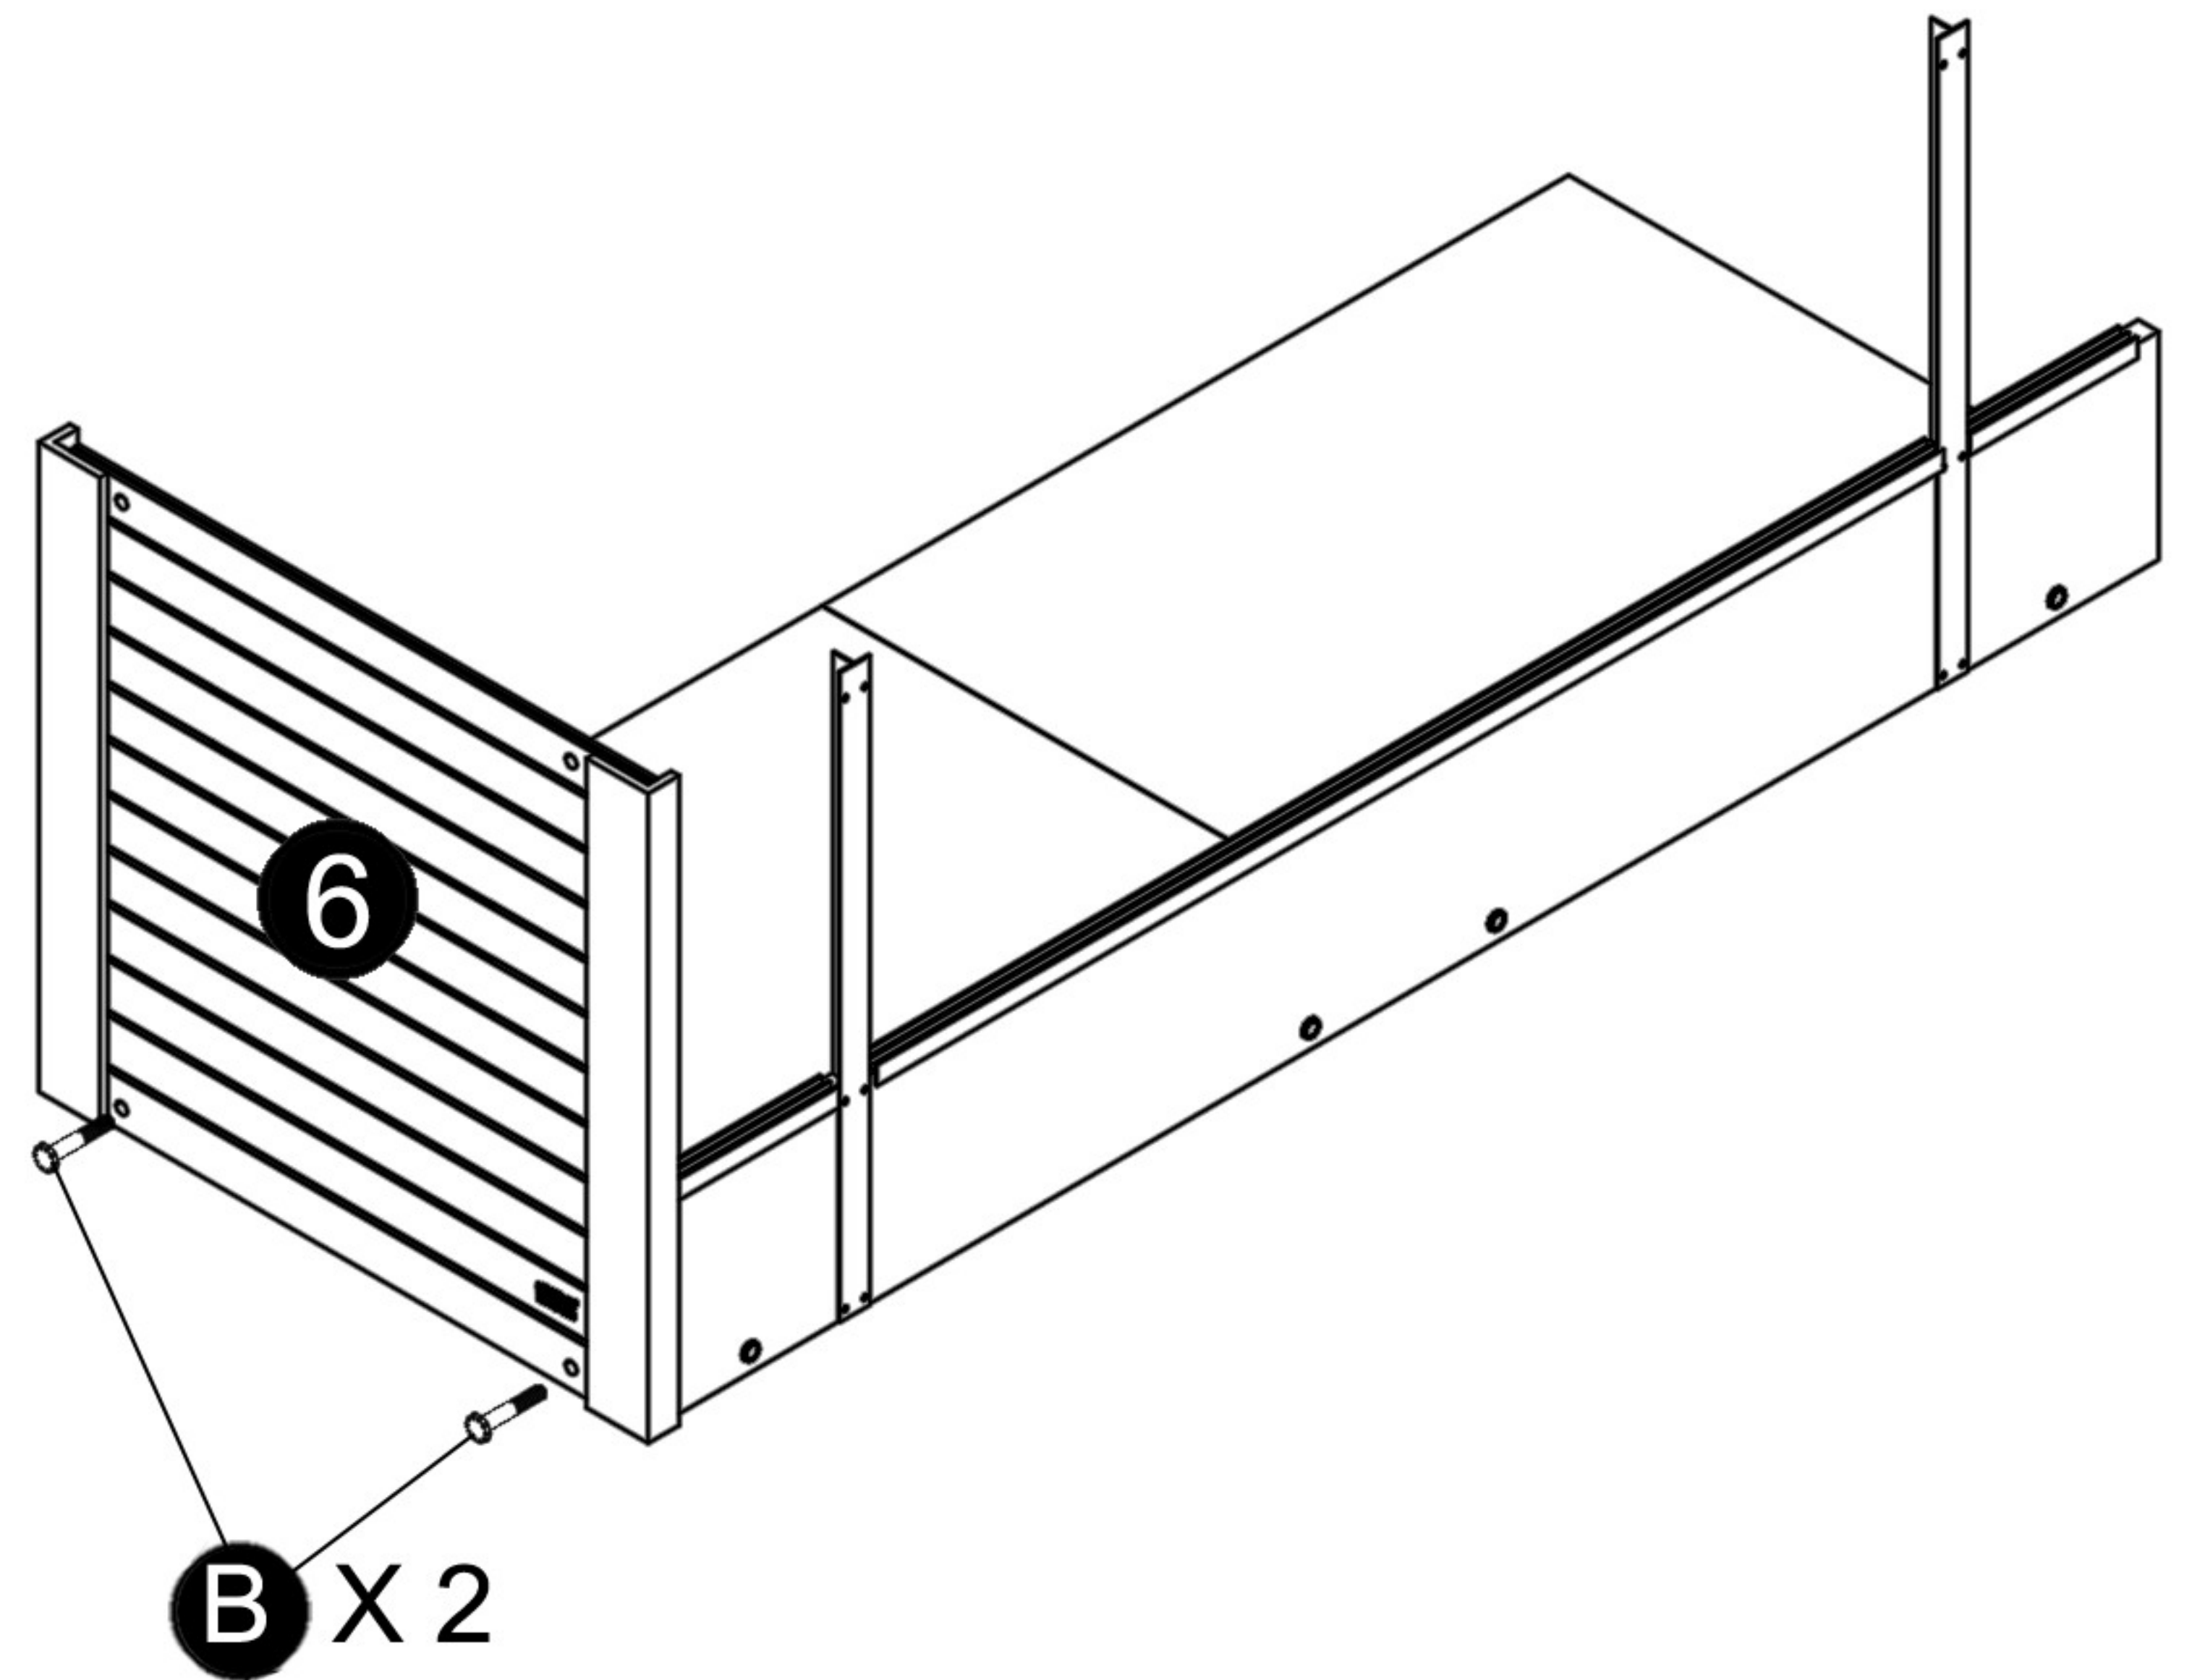

Ⓖ x 2

Ⓕ x 2

Ⓖ x 1

Ⓖ x 1

Ⓖ x 1
1 3/4" (4.5cm)

Ⓖ x 2
2 3/4" (6.8cm)

Ⓖ x 2

Ⓖ x 12

Mojave Reptile Lounge

A 7/8"(2.2cm)

ⓑ 1 11/16"(4.2cm)

ⓒ 2 1/4"(5.6cm)

Step 1 .

Step 2 .

Step 3 .

Step 4 .