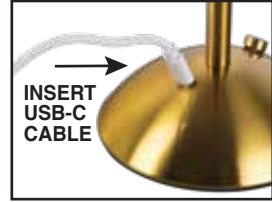

CHARGING LAMP

1. Insert the USB-C end of the provided charging cable into the charging port located on the base of the lamp. Insert the other end into any USB power source (USB adapter, power bank, etc.). See Diagram 1 on right.
2. The battery indicator light will light up red, indicating charging is in process.
3. It will take approximately 3-4 hours to fully charge your lamp.
4. Once the unit is fully charged, the battery indicator light will turn green.

DIAGRAM 1

USB-C Charging Cable

USAGE

1. Tap the Touch Sensor on the base of the lamp to turn the light on (**Warm light**). See Diagram 2 on right. Keep tapping to select **White Light**, **Daylight light**, **OFF** and back to **Warm light**.
2. To decrease the brightness of the light, tap and hold the Touch Sensor. To increase the brightness, tap and hold the Touch Sensor again.