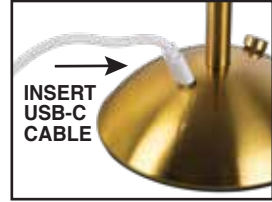

CHARGING LAMP

1. Insert the USB-C end of the provided charging cable into the charging port located on the base of the lamp. Insert the other end into any USB power source (USB adapter, power bank, etc.). See Diagram 1 on right.
2. The battery indicator light will light up red, indicating charging is in process.
3. It will take approximately 3-4 hours to fully charge your lamp.
4. Once the unit is fully charged, the battery indicator light will turn green.

DIAGRAM 1

USB-C Charging Cable

USAGE

1. Tap the Touch Sensor on the base of the lamp to turn the light on (**Warm** light). See Diagram 2 on right. Keep tapping to select **White** Light, **Daylight** light, **OFF** and back to **Warm** light.
2. To decrease the brightness of the light, tap and hold the Touch Sensor. To increase the brightness, tap and hold the Touch Sensor again.