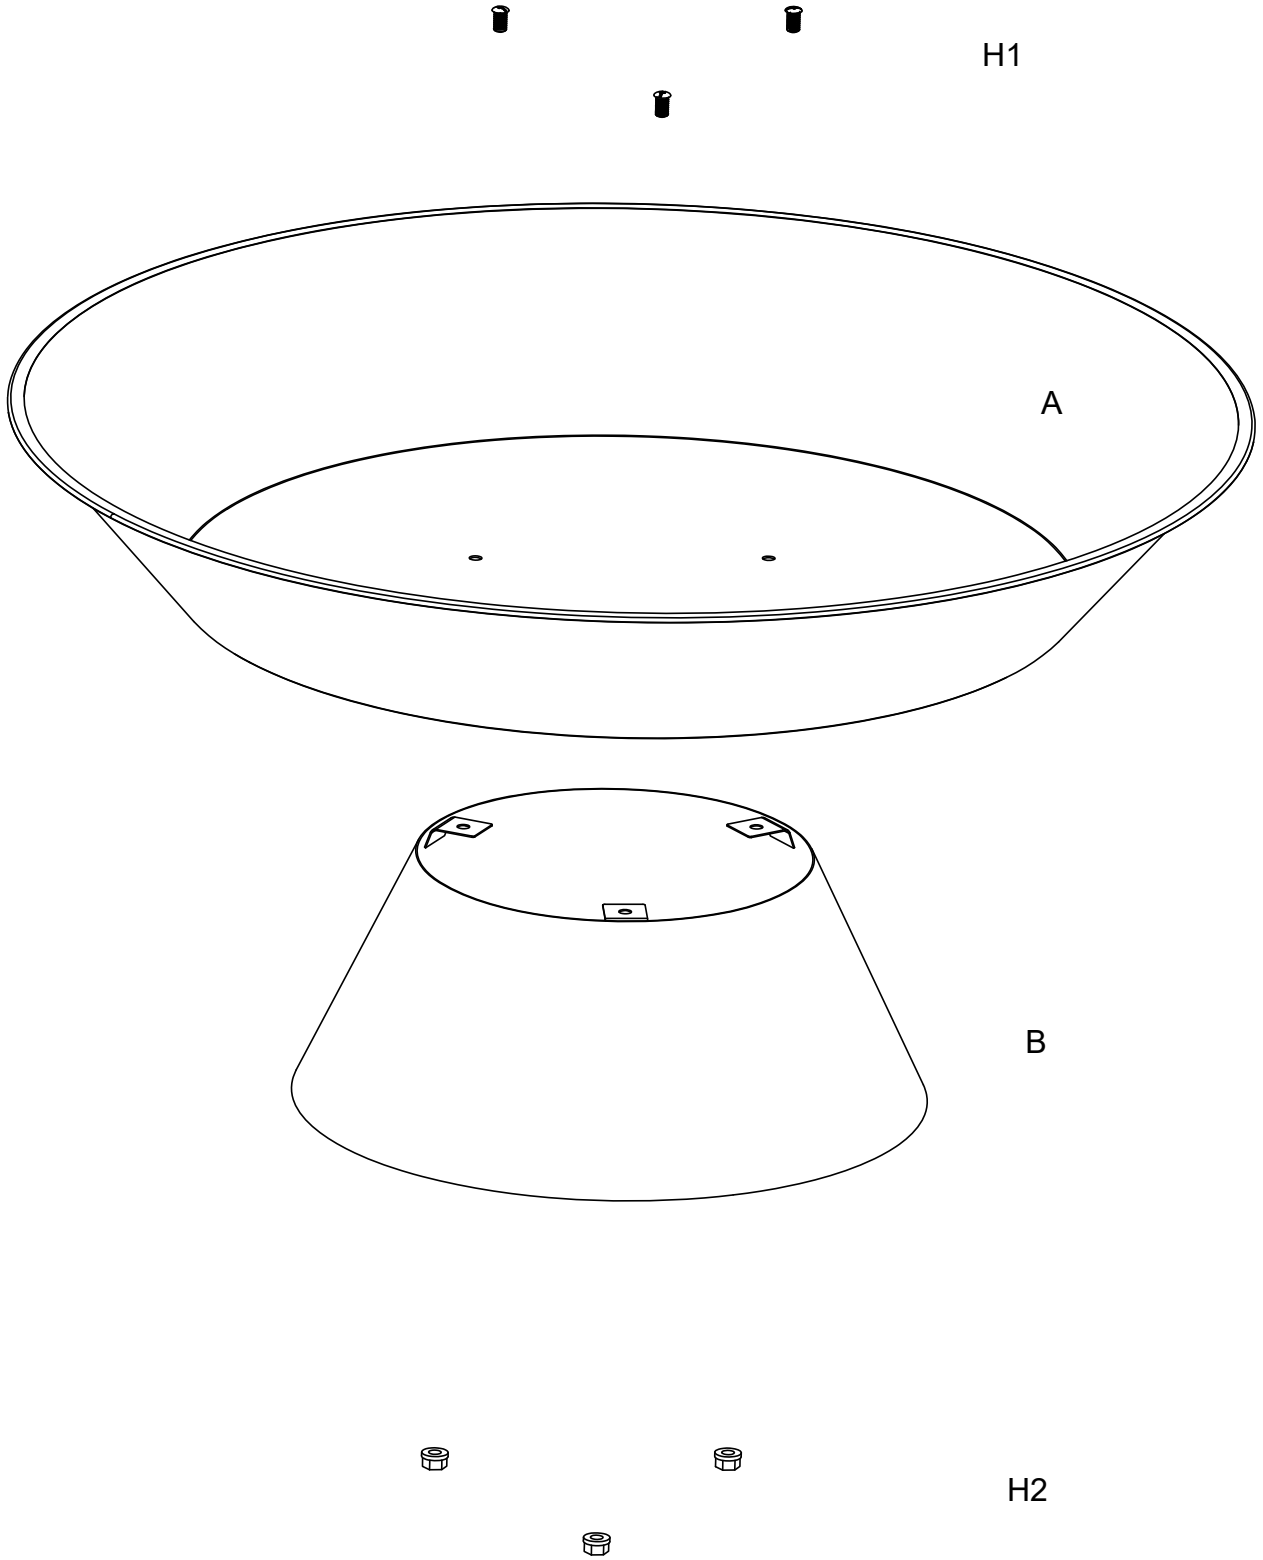

Firepit

Item/Article #: A301035000

***Questions? Issues? Missing Part? Professional
Installation Service?
Contact us at customer.care@sunjoygroup.com***

A30103500024

Warnings

This fire bowl is intended for outdoor use only. NEVER LEAVE A FIRE UNATTENDED.

- [Referring to the above diagrams] Firelogs should fit well INSIDE the bowl, allowing the mesh-screen lid to fit securely and evenly. Logs should never be too many/too high, or sticking outside the perimeter of the bowl.
- Always use caution while using your firebowl.

Exploded Drawing

Parts List

Label	Part Number	Description	Qty	Part Image
A	P00250016301	Fire Bowl	1	
B	P00010056801	Base	1	

Hardware Pack

Label	Part Number	Description	Qty	Part Image
H1	H010110060	Bolt M6*10	3	
H2	H040020004	Bolt M6	3	