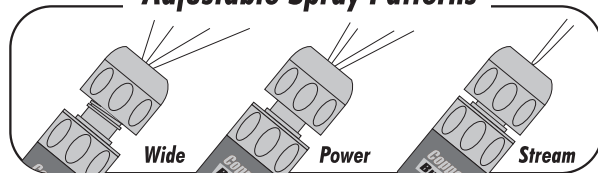

Instructions For Use:

1. Remove the Pocket Hose® Copper Bullet™ from the package and completely unravel. Note: The Adjustable Spray Nozzle will be extended in the closed position. (Figure 1)
2. Ensure Adjustable Spray Nozzle is attached tightly to the connector. (Figure 2)
3. Attach the Pocket Hose® Copper Bullet™ inlet to the water supply of your home. (Figure 3)
4. Turn on the tap from your home's water supply and let the Pocket Hose® Copper Bullet™ fully expand.
5. Holding the connector between thumb and forefinger, turn the nozzle counter-clockwise to the open position to spray.

Figure 1

Figure 2

Figure 3

Figure 4

Using Adjustable Spray Nozzle:

Turn Adjustable Spray Nozzle counter-clockwise to turn on. Turn clockwise to turn off.

Adjustable Spray Patterns

Storing the Pocket Hose® Copper Bullet™:

After use, turn off the tap for your home's water supply. Twist open the Adjustable Spray Nozzle to drain the water from the Pocket Hose® Copper Bullet™. As this happens, the Pocket Hose® Copper Bullet™ will shrink to its original size.