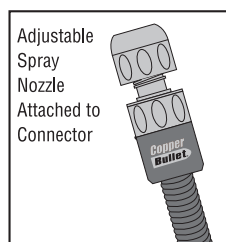

Instructions For Use:

1. Remove the Pocket Hose® Copper Bullet™ from the package and completely unravel. Note: The Adjustable Spray Nozzle will be extended in the closed position. (Figure 1)
2. Ensure Adjustable Spray Nozzle is attached tightly to the connector. (Figure 2)
3. Attach the Pocket Hose® Copper Bullet™ inlet to the water supply of your home. (Figure 3)
4. Turn on the tap from your home's water supply and let the Pocket Hose® Copper Bullet™ fully expand.
5. Holding the connector between thumb and forefinger, turn the nozzle counter-clockwise to the open position to spray.

Figure 1

Figure 2

Figure 3

Figure 4

Using Adjustable Spray Nozzle:

Turn Adjustable Spray Nozzle counter-clockwise to turn on. Turn clockwise to turn off.

Adjustable Spray Patterns

Storing the Pocket Hose® Copper Bullet™:

After use, turn off the tap for your home's water supply. Twist open the Adjustable Spray Nozzle to drain the water from the Pocket Hose® Copper Bullet™. As this happens, the Pocket Hose® Copper Bullet™ will shrink to its original size.