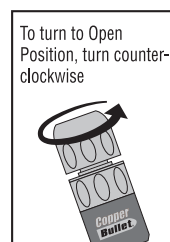

Instructions For Use:

1. Remove the Pocket Hose® Copper Bullet™ from the package and completely unravel. Note: The Adjustable Spray Nozzle will be extended in the closed position. (Figure 1)
2. Ensure Adjustable Spray Nozzle is attached tightly to the connector. (Figure 2)
3. Attach the Pocket Hose® Copper Bullet™ inlet to the water supply of your home. (Figure 3)
4. Turn on the tap from your home's water supply and let the Pocket Hose® Copper Bullet™ fully expand.
5. Holding the connector between thumb and forefinger, turn the nozzle counter-clockwise to the open position to spray.

Figure 1

Figure 2

Figure 3

Figure 4

Using Adjustable Spray Nozzle:

Turn Adjustable Spray Nozzle counter-clockwise to turn on. Turn clockwise to turn off.

Adjustable Spray Patterns

Storing the Pocket Hose® Copper Bullet™:

After use, turn off the tap for your home's water supply. Twist open the Adjustable Spray Nozzle to drain the water from the Pocket Hose® Copper Bullet™. As this happens, the Pocket Hose® Copper Bullet™ will shrink to its original size.