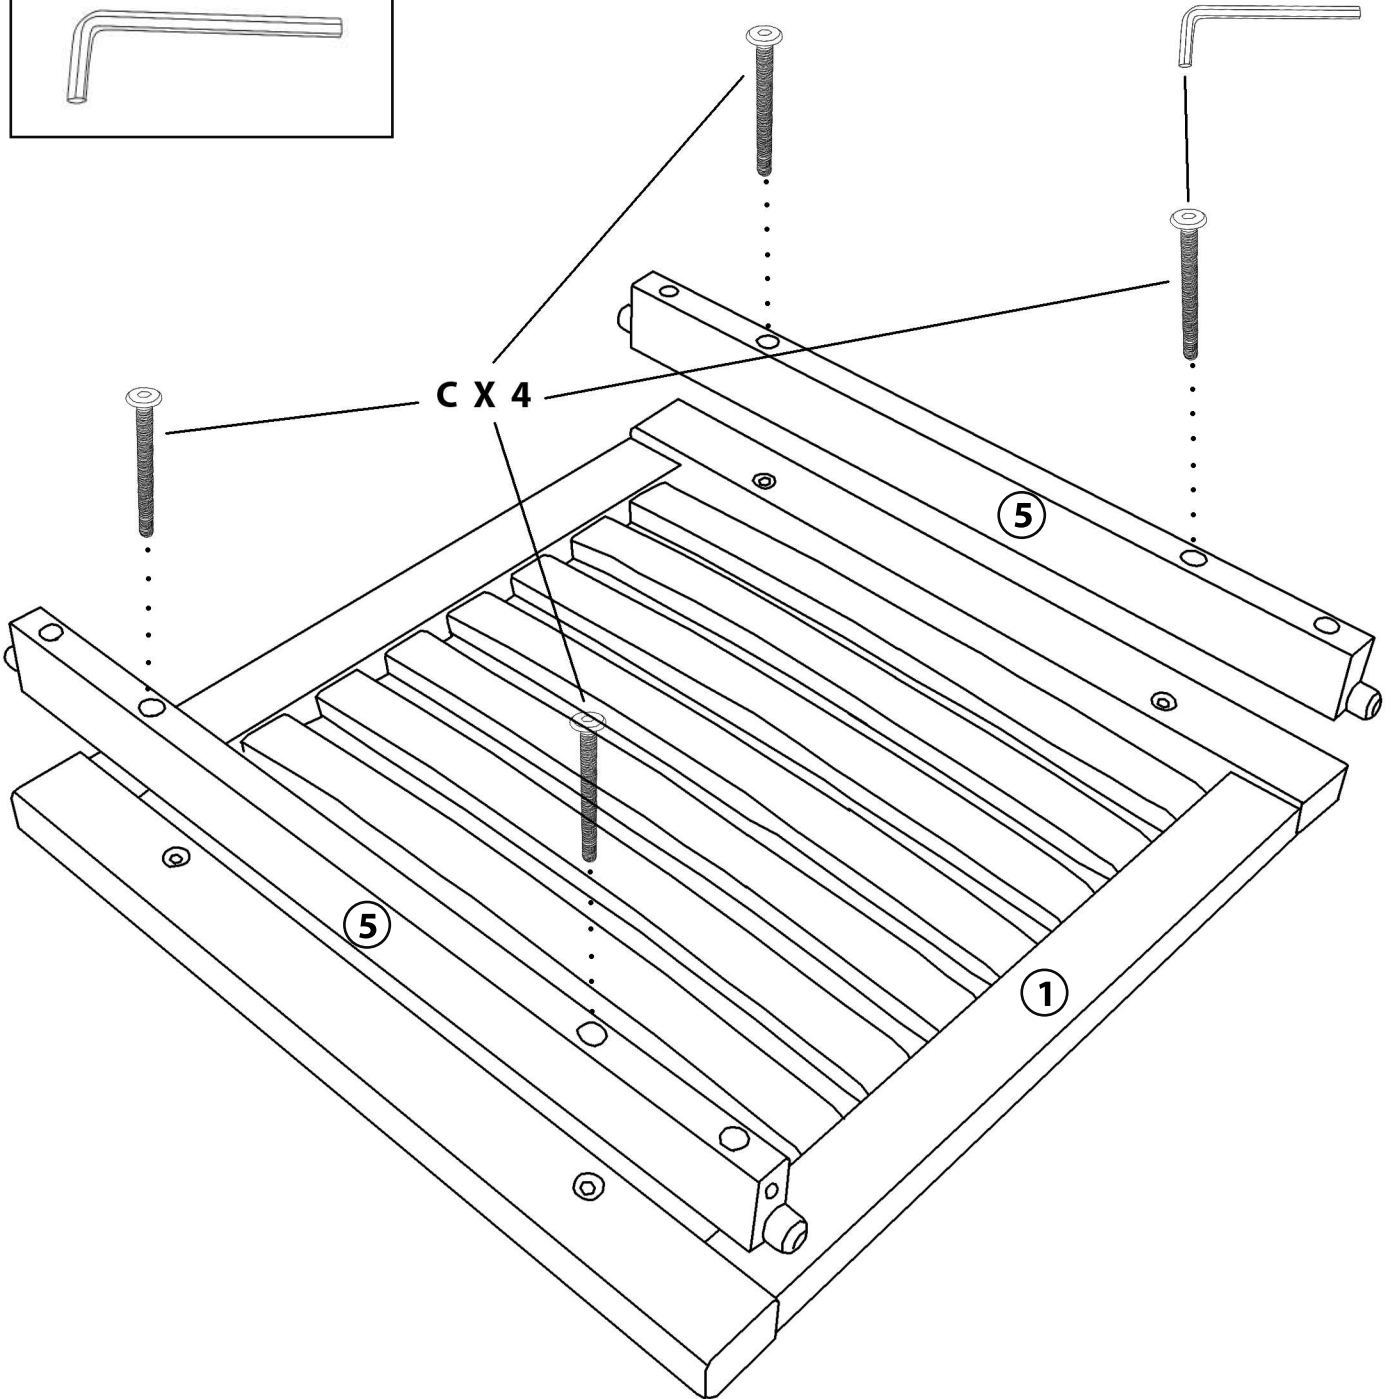

Product Name:	TK OUTDOOR WOODEN DINING CHAIR, SET OF 2
SKU #:	WHOF1908 - CH2

STEP 1