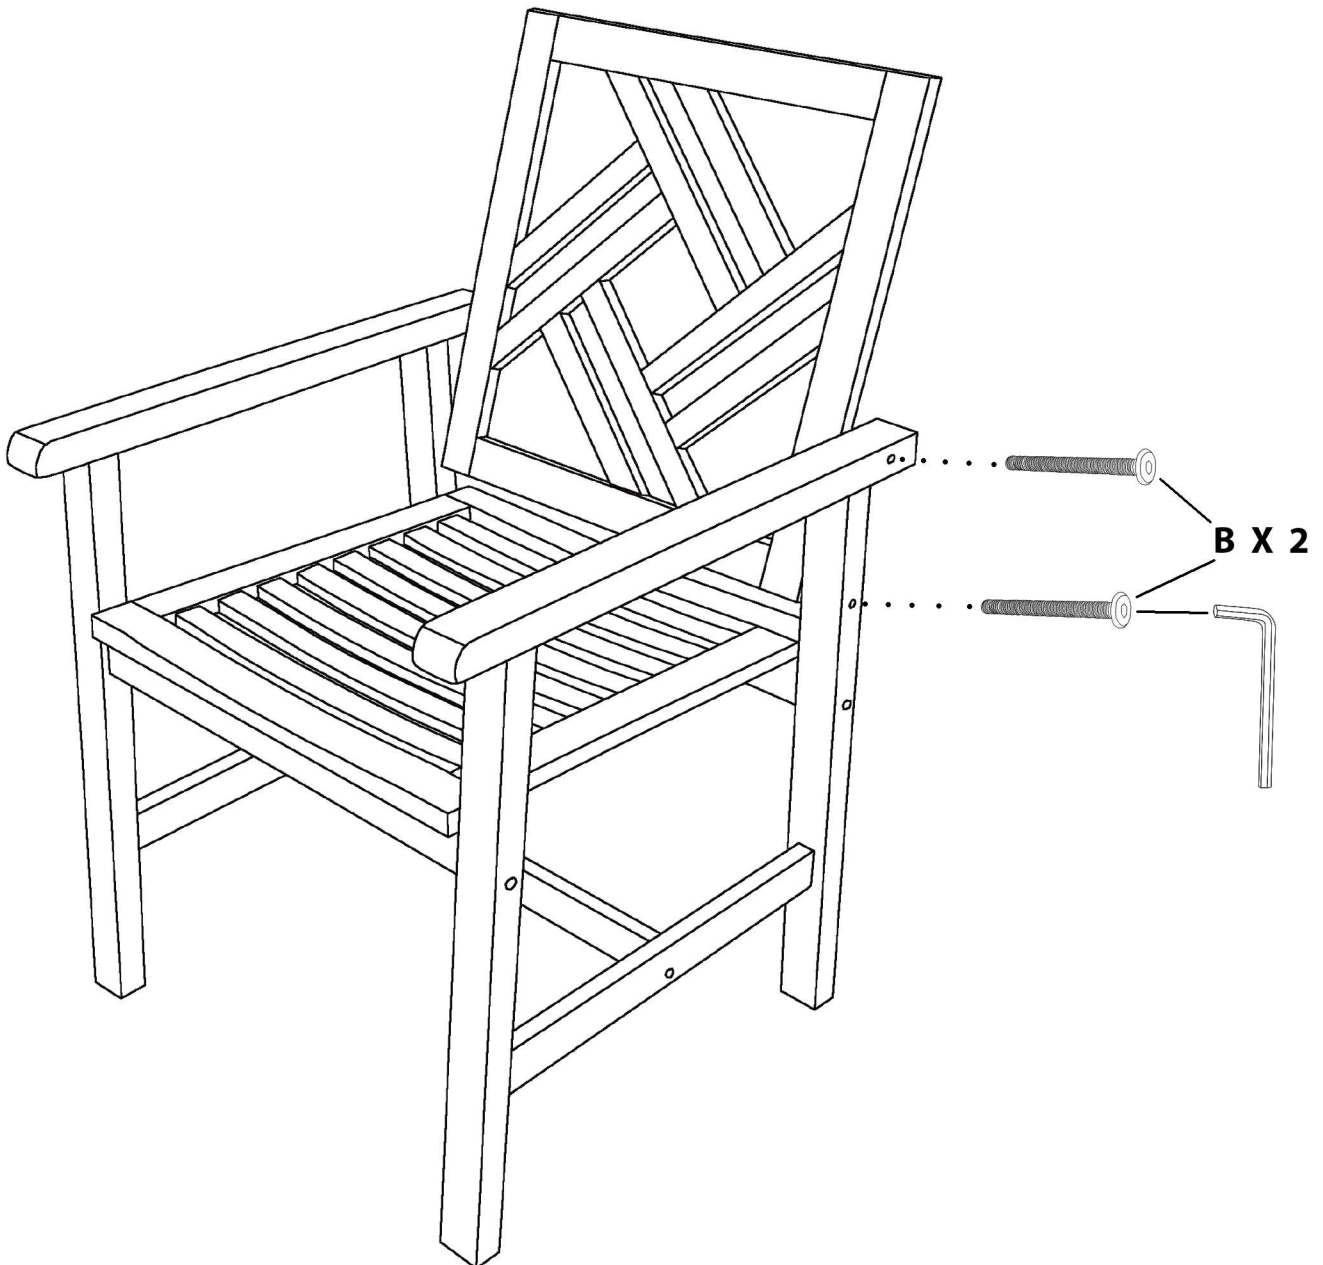

Product Name:	TK OUTDOOR WOODEN DINING CHAIR, SET OF 2
SKU #:	WHOF1908 - CH2

STEP 5