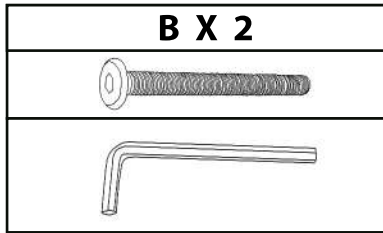

Product Name:	TK OUTDOOR WOODEN DINING CHAIR, SET OF 2
SKU #:	WHOF1908 - CH2

STEP 5