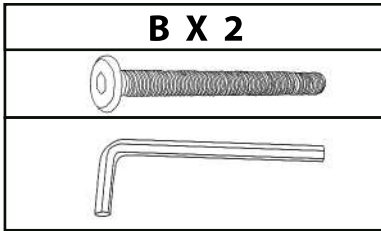

Product Name:	TK OUTDOOR WOODEN DINING CHAIR, SET OF 2
SKU #:	WHOF1908 - CH2

STEP 4