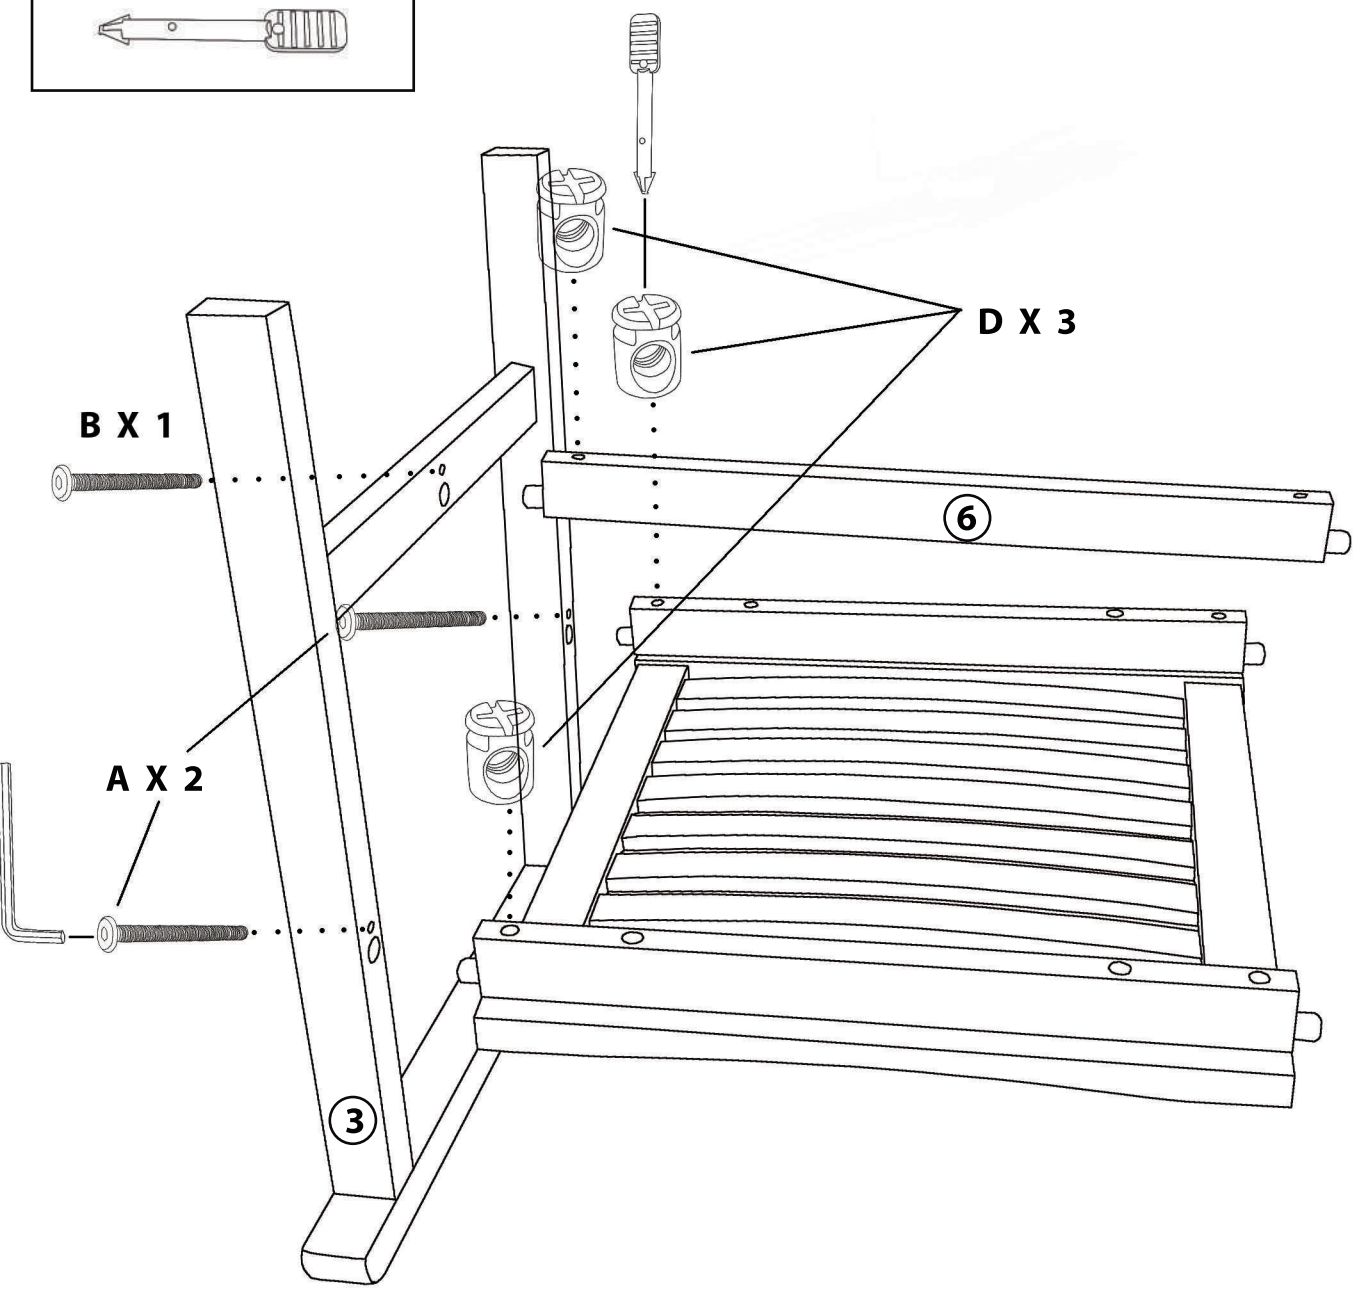

| | |
|---------------|--|
| Product Name: | TK OUTDOOR WOODEN DINING CHAIR, SET OF 2 |
| SKU #: | WHOF1908 - CH2 |

STEP 1

| | |
|---------------|---|
| Product Name: | TK OUTDOOR WOODEN DINING CHAIR, SET OF 2 |
| SKU #: | WHOF1908 - CH2 |

STEP 2

| | |
|---|---|
| A X 2 | B X 1 |
|  |  |
| D X 3 |  |
|  | |
|  | |

| | |
|---------------|---|
| Product Name: | TK OUTDOOR WOODEN DINING CHAIR, SET OF 2 |
| SKU #: | WHOF1908 - CH2 |

STEP 3

| | |
|---|---|
| A X 2 | B X 1 |
|  |  |
| D X 3 |  |
|  | |
|  | |