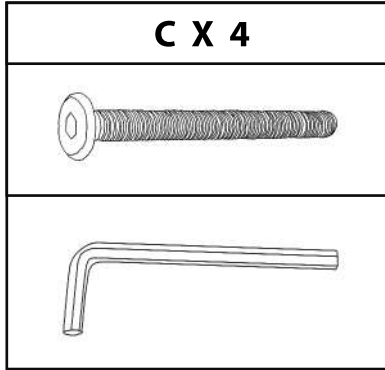

Product Name:	TK OUTDOOR WOODEN DINING CHAIR, SET OF 2
SKU #:	WHOF1908 - CH2

STEP 1