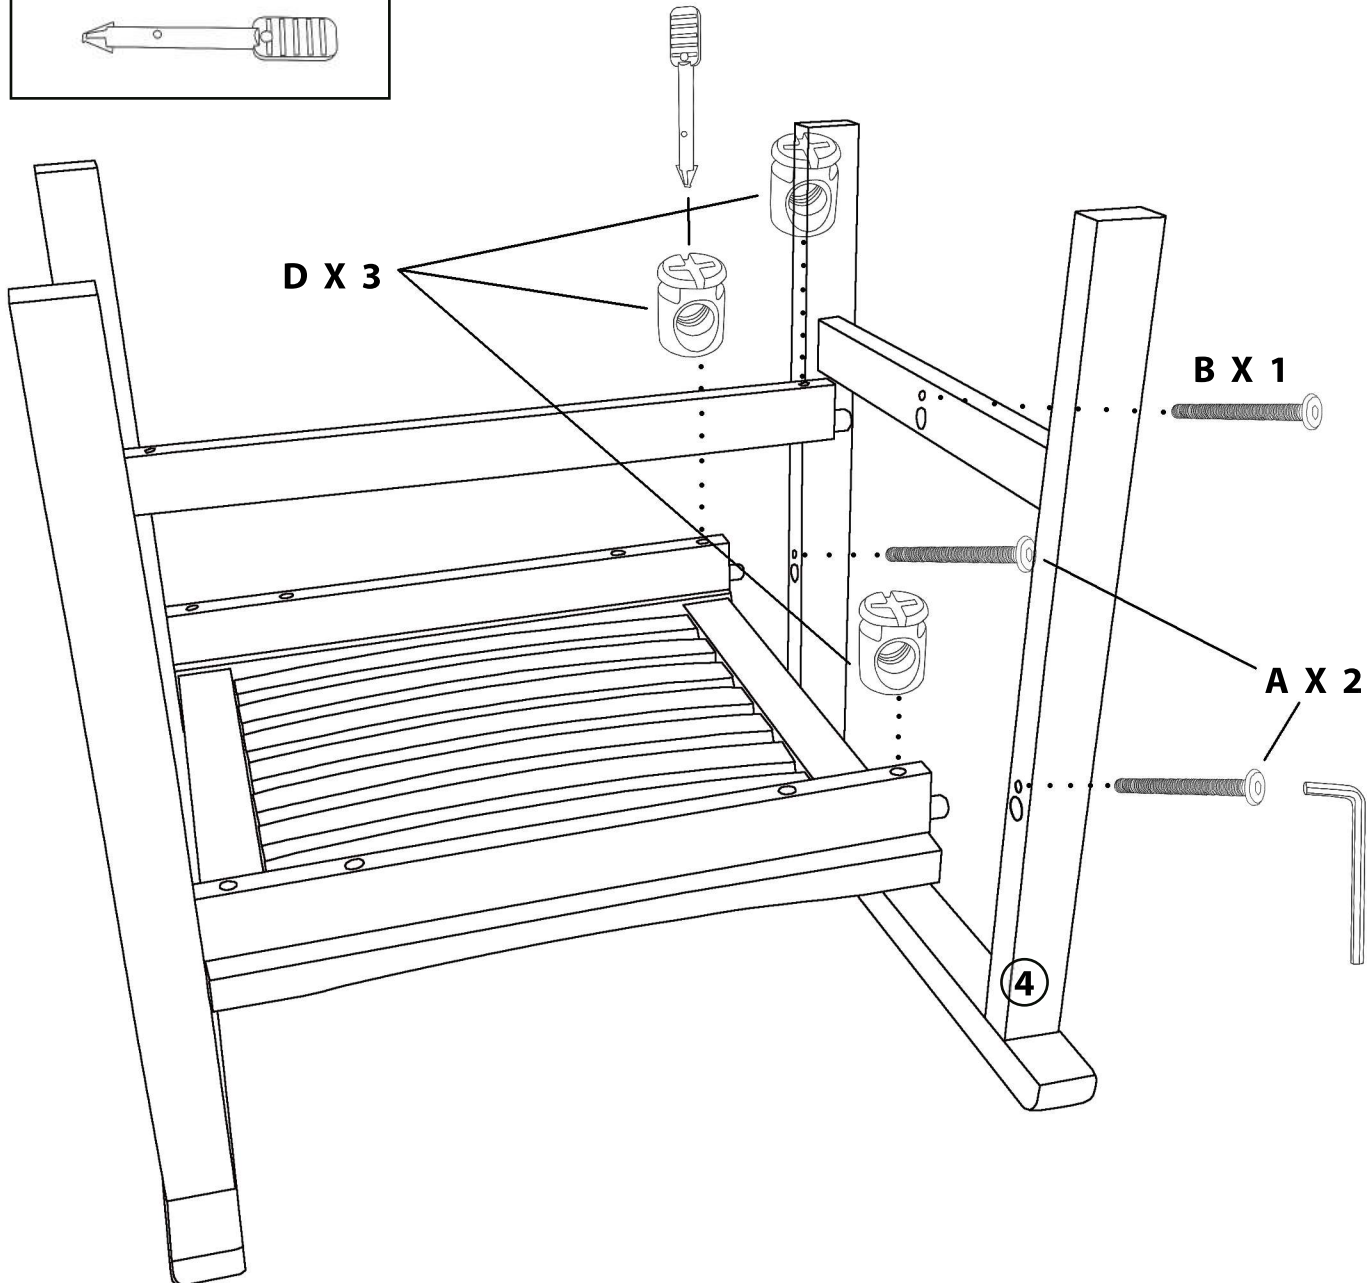

STEP 2

| | |
|---|---|
| A X 2 | B X 1 |
|  |  |
| D X 3 |  |
|  | |
|  | |

| | |
|---------------|---|
| Product Name: | TK OUTDOOR WOODEN DINING CHAIR, SET OF 2 |
| SKU #: | WHOF1908 - CH2 |

STEP 3

| | |
|---|---|
| A X 2 | B X 1 |
|  |  |
| D X 3 |  |
|  | |
|  | |