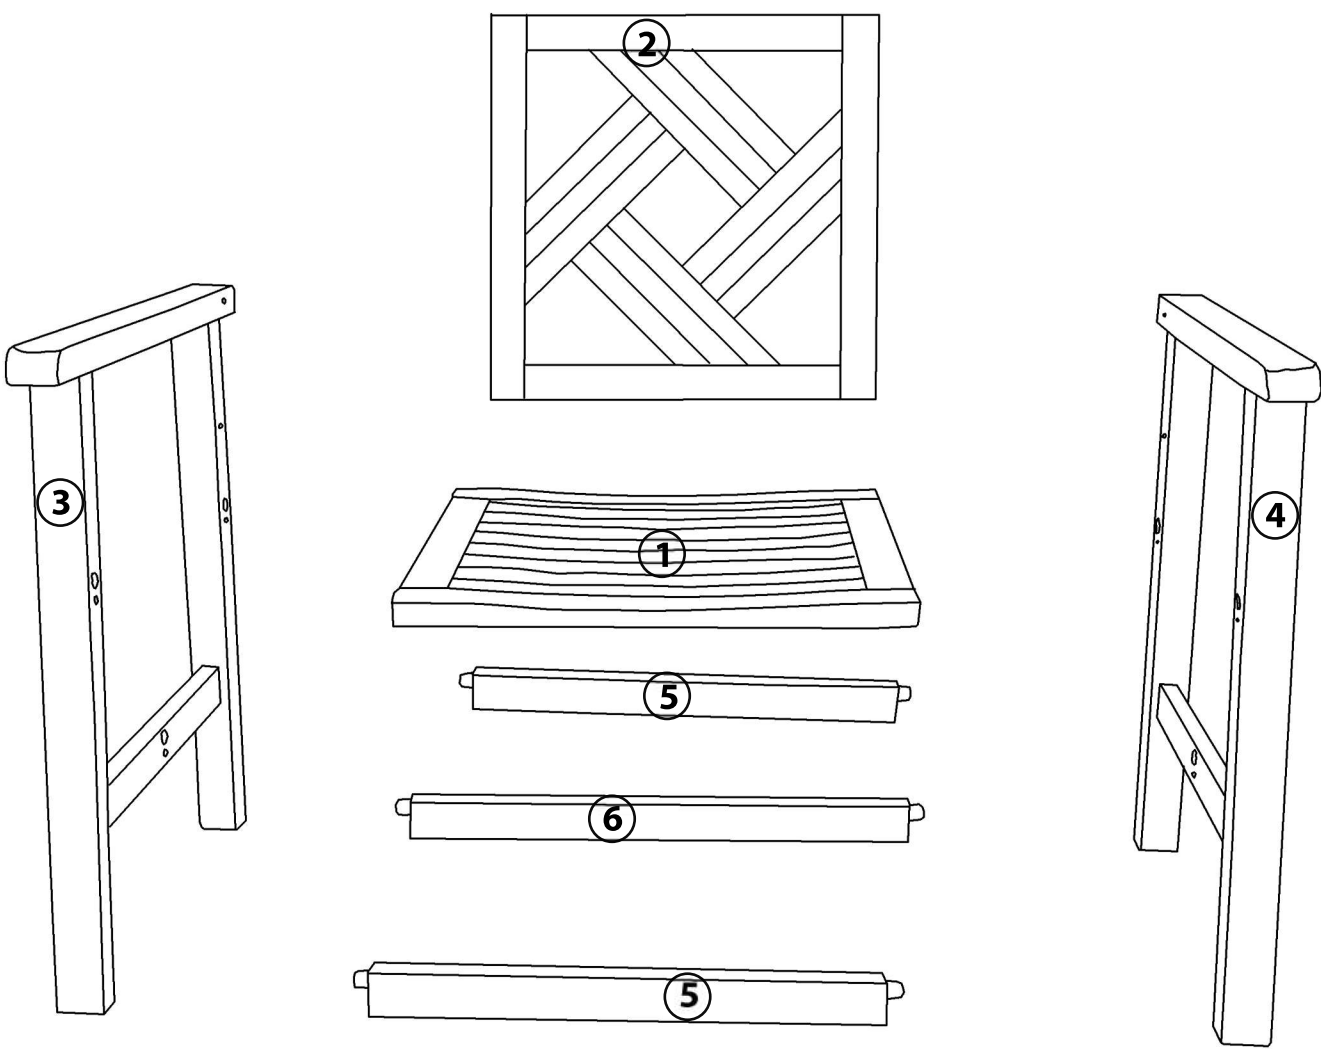

Hardware:

| | |
|--|---|
| (A) X 4 | (B) X 6 |
|  JCBC M6 X 80 |  JCBC M6 X 60 |
| (C) X 4 | (D) X 4 |
|  JCBC M6 X 50 |  |

Tools required for assembly: Philips screwdriver and Flathead Screwdriver (if using power tools, use with care)

| | |
|---------------|---|
| Product Name: | TK OUTDOOR WOODEN DINING CHAIR, SET OF 2 |
| SKU #: | WHOF1908 - CH2 |

Panels:

| | |
|--|---|
| ① X 1  | ② X 1  |
| ③ X 1  | ④ X 1  |
| ⑤ X 2  | ⑥ X 1  |

| | |
|---------------|--|
| Product Name: | TK OUTDOOR WOODEN DINING CHAIR, SET OF 2 |
| SKU #: | WHOF1908 - CH2 |