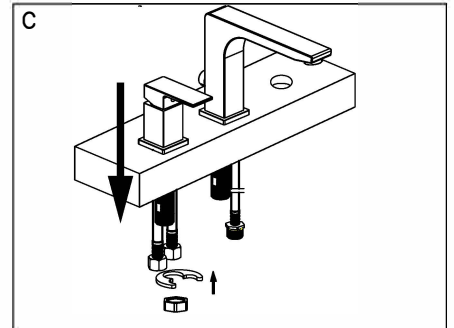

INSTRUCTION

Icon Collection Roman Tub Faucet with Hand Shower
Model NO: UF65510
UF65513

Tools:

- Adjustable Wrench
- Pliers
- Pipe Wrench
- Screwdriver
- Teflon Tape

Maintenance:

Your new Roman Tub faucet is designed for years of trouble-free performance. Keep it looking new by cleaning it periodically with a soft cloth. Avoid abrasive cleaners, steel wool and harsh chemicals as these will dull the finish and void your warranty.

Preparation / Assembly

A. Shut off water supply at the valves. Remove old faucet and clean the mounting surface for installation of new faucet.

B. Place the spout into the center mounting hole. Secure firmly from underneath with metal washer and nut.

C. Place the handle into the left mounting hole. Secure firmly from underneath with metal washer and nut.

D. Place the hand shower holder in the right mounting hole. Secure firmly from underneath with washer and nut.

E. Feed the shower hose through the mounting hole (see fig. 1) Then attach the hand shower to the hose, remembering the rubber washer (see fig. 2).

F. Install the connection hose onto the spout inlet tube and the handle outlet tube. Tighten firmly using a wrench. Carefully bend the hoses to fit the available space without kinking.