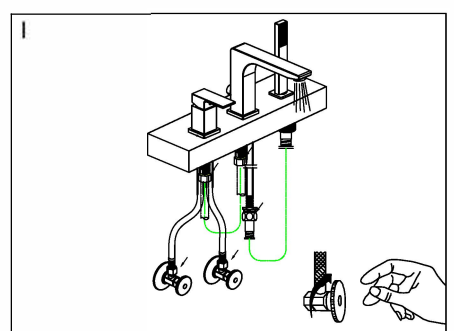

Preparation / Assembly

A. Shut off water supply at the valves. Remove old faucet and clean the mounting surface for installation of new faucet.

B. Place the spout into the center mounting hole. Secure firmly from underneath with metal washer and nut.

C. Place the handle into the left mounting hole. Secure firmly from underneath with metal washer and nut.

D. Place the hand shower holder in the right mounting hole. Secure firmly from underneath with washer and nut.

E. Feed the shower hose through the mounting hole (see fig. 1) Then attach the hand shower to the hose, remembering the rubber washer (see fig. 2).

F. Install the connection hose onto the spout inlet tube and the handle outlet tube. Tighten firmly using a wrench. Carefully bend the hoses to fit the available space without kinking.

G. Connect the spout outlet tube to the shower hose and tighten firmly with a wrench. Carefully bend the hoses to fit available space.

H. Apply Teflon (TPFE) tape on the shut off valves. Thread the tape in counter-clockwise direction. Then connect the supply lines.