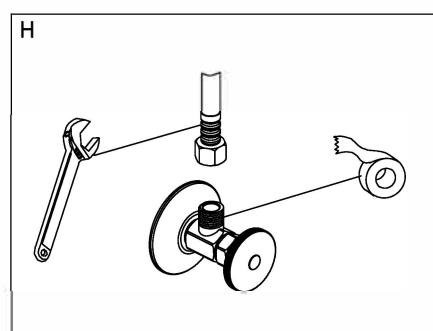

Preparation / Assembly

A. Shut off water supply at the valves. Remove old faucet and clean the mounting surface for installation of new faucet.

B. Place the spout into the center mounting hole. Secure firmly from underneath with metal washer and nut.

C. Place the handle into the left mounting hole. Secure firmly from underneath with metal washer and nut.

D. Place the hand shower holder in the right mounting hole. Secure firmly from underneath with washer and nut.

E. Feed the shower hose through the mounting hole (see fig. 1) Then attach the hand shower to the hose, remembering the rubber washer (see fig. 2).

F. Install the connection hose onto the spout inlet tube and the handle outlet tube. Tighten firmly using a wrench. Carefully bend the hoses to fit the available space without kinking.

G. Connect the spout outlet tube to the shower hose and tighten firmly with a wrench. Carefully bend the hoses to fit available space.

H. Apply Teflon (TPFE) tape on the shut off valves. Thread the tape in counter-clockwise direction. Then connect the supply lines.