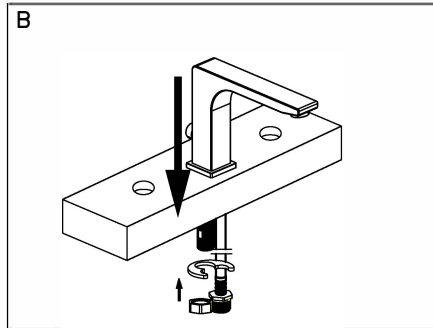

INSTRUCTION

Icon Collection Roman Tub Faucet with Hand Shower
Model NO: UF65510
UF65513

Tools:

- Adjustable Wrench
- Pliers
- Pipe Wrench
- Screwdriver
- Teflon Tape

Maintenance:

Your new Roman Tub faucet is designed for years of trouble-free performance. Keep it looking new by cleaning it periodically with a soft cloth. Avoid abrasive cleaners, steel wool and harsh chemicals as these will dull the finish and void your warranty.

Preparation / Assembly

A. Shut off water supply at the valves. Remove old faucet and clean the mounting surface for installation of new faucet.

B. Place the spout into the center mounting hole. Secure firmly from underneath with metal washer and nut.

C. Place the handle into the left mounting hole. Secure firmly from underneath with metal washer and nut.

D. Place the hand shower holder in the right mounting hole. Secure firmly from underneath with washer and nut.

E. Feed the shower hose through the mounting hole (see fig. 1) Then attach the hand shower to the hose, remembering the rubber washer (see fig. 2).

F. Install the connection hose onto the spout inlet tube and the handle outlet tube. Tighten firmly using a wrench. Carefully bend the hoses to fit the available space without kinking.