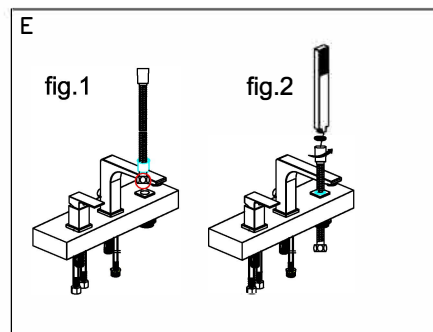

Preparation / Assembly

A. Shut off water supply at the valves. Remove old faucet and clean the mounting surface for installation of new faucet.

B. Place the spout into the center mounting hole. Secure firmly from underneath with metal washer and nut.

C. Place the handle into the left mounting hole. Secure firmly from underneath with metal washer and nut.

D. Place the hand shower holder in the right mounting hole. Secure firmly from underneath with washer and nut.

E. Feed the shower hose through the mounting hole (see fig. 1) Then attach the hand shower to the hose, remembering the rubber washer (see fig. 2).

F. Install the connection hose onto the spout inlet tube and the handle outlet tube. Tighten firmly using a wrench. Carefully bend the hoses to fit the available space without kinking.

G. Connect the spout outlet tube to the shower hose and tighten firmly with a wrench. Carefully bend the hoses to fit available space.

H. Apply Teflon (TPFE) tape on the shut off valves. Thread the tape in counter-clockwise direction. Then connect the supply lines.