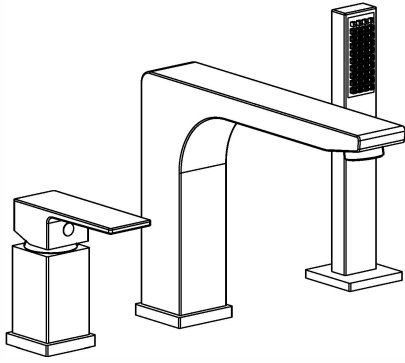

INSTRUCTION

Icon Collection Roman Tub Faucet with Hand Shower
Model NO: UF65510
UF65513

Tools:

- Adjustable Wrench
- Pliers
- Pipe Wrench
- Screwdriver
- Teflon Tape

Maintenance:

Your new Roman Tub faucet is designed for years of trouble-free performance. Keep it looking new by cleaning it periodically with a soft cloth. Avoid abrasive cleaners, steel wool and harsh chemicals as these will dull the finish and void your warranty.

Preparation / Assembly

A. Shut off water supply at the valves. Remove old faucet and clean the mounting surface for installation of new faucet.

B. Place the spout into the center mounting hole. Secure firmly from underneath with metal washer and nut.

C. Place the handle into the left mounting hole. Secure firmly from underneath with metal washer and nut.

D. Place the hand shower holder in the right mounting hole. Secure firmly from underneath with washer and nut.

E. Feed the shower hose through the mounting hole (see fig. 1) Then attach the hand shower to the hose, remembering the rubber washer (see fig. 2).

F. Install the connection hose onto the spout inlet tube and the handle outlet tube. Tighten firmly using a wrench. Carefully bend the hoses to fit the available space without kinking.