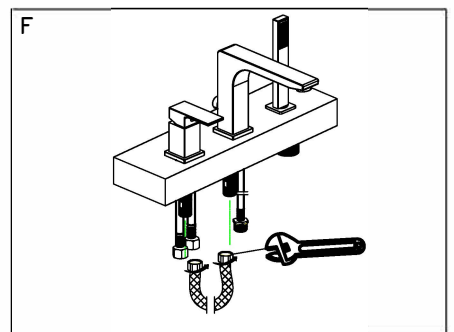

Preparation / Assembly

A. Shut off water supply at the valves. Remove old faucet and clean the mounting surface for installation of new faucet.

B. Place the spout into the center mounting hole. Secure firmly from underneath with metal washer and nut.

C. Place the handle into the left mounting hole. Secure firmly from underneath with metal washer and nut.

D. Place the hand shower holder in the right mounting hole. Secure firmly from underneath with washer and nut.

E. Feed the shower hose through the mounting hole (see fig. 1) Then attach the hand shower to the hose, remembering the rubber washer (see fig. 2).

F. Install the connection hose onto the spout inlet tube and the handle outlet tube. Tighten firmly using a wrench. Carefully bend the hoses to fit the available space without kinking.

G. Connect the spout outlet tube to the shower hose and tighten firmly with a wrench. Carefully bend the hoses to fit available space.

H. Apply Teflon (TPFE) tape on the shut off valves. Thread the tape in counter-clockwise direction. Then connect the supply lines.