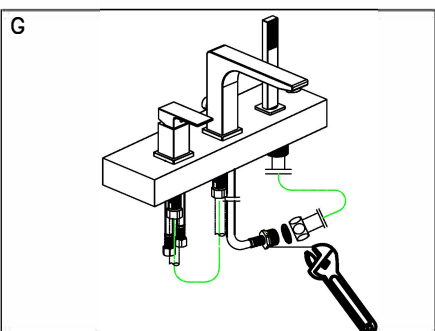

Preparation / Assembly

A. Shut off water supply at the valves. Remove old faucet and clean the mounting surface for installation of new faucet.

B. Place the spout into the center mounting hole. Secure firmly from underneath with metal washer and nut.

C. Place the handle into the left mounting hole. Secure firmly from underneath with metal washer and nut.

D. Place the hand shower holder in the right mounting hole. Secure firmly from underneath with washer and nut.

E. Feed the shower hose through the mounting hole (see fig. 1) Then attach the hand shower to the hose, remembering the rubber washer (see fig. 2).

F. Install the connection hose onto the spout inlet tube and the handle outlet tube. Tighten firmly using a wrench. Carefully bend the hoses to fit the available space without kinking.

G. Connect the spout outlet tube to the shower hose and tighten firmly with a wrench. Carefully bend the hoses to fit available space.

H. Apply Teflon (TPFE) tape on the shut off valves. Thread the tape in counter-clockwise direction. Then connect the supply lines.