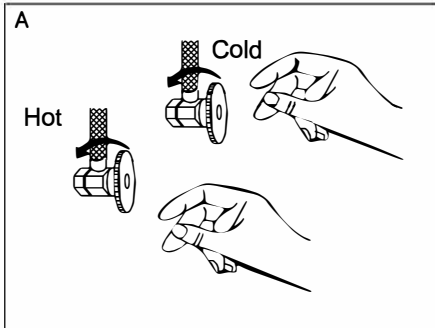

Preparation / Assembly

A. Shut off water supply at the valves. Remove old faucet and clean the mounting surface for installation of new faucet.

B. Place the spout into the center mounting hole. Secure firmly from underneath with metal washer and nut.

C. Place the handle into the left mounting hole. Secure firmly from underneath with metal washer and nut.

D. Place the hand shower holder in the right mounting hole. Secure firmly from underneath with washer and nut.

E. Feed the shower hose through the mounting hole (see fig. 1) Then attach the hand shower to the hose, remembering the rubber washer (see fig. 2).

F. Install the connection hose onto the spout inlet tube and the handle outlet tube. Tighten firmly using a wrench. Carefully bend the hoses to fit the available space without kinking.

G. Connect the spout outlet tube to the shower hose and tighten firmly with a wrench. Carefully bend the hoses to fit available space.

H. Apply Teflon (TPFE) tape on the shut off valves. Thread the tape in counter-clockwise direction. Then connect the supply lines.