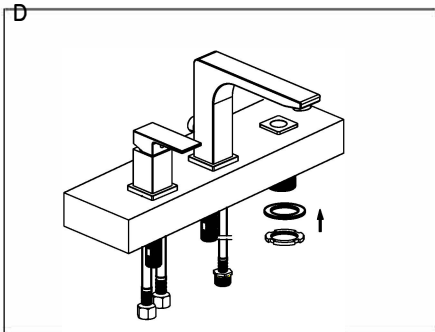

Preparation / Assembly

A. Shut off water supply at the valves. Remove old faucet and clean the mounting surface for installation of new faucet.

B. Place the spout into the center mounting hole. Secure firmly from underneath with metal washer and nut.

C. Place the handle into the left mounting hole. Secure firmly from underneath with metal washer and nut.

D. Place the hand shower holder in the right mounting hole. Secure firmly from underneath with washer and nut.

E. Feed the shower hose through the mounting hole (see fig. 1) Then attach the hand shower to the hose, remembering the rubber washer (see fig. 2).

F. Install the connection hose onto the spout inlet tube and the handle outlet tube. Tighten firmly using a wrench. Carefully bend the hoses to fit the available space without kinking.