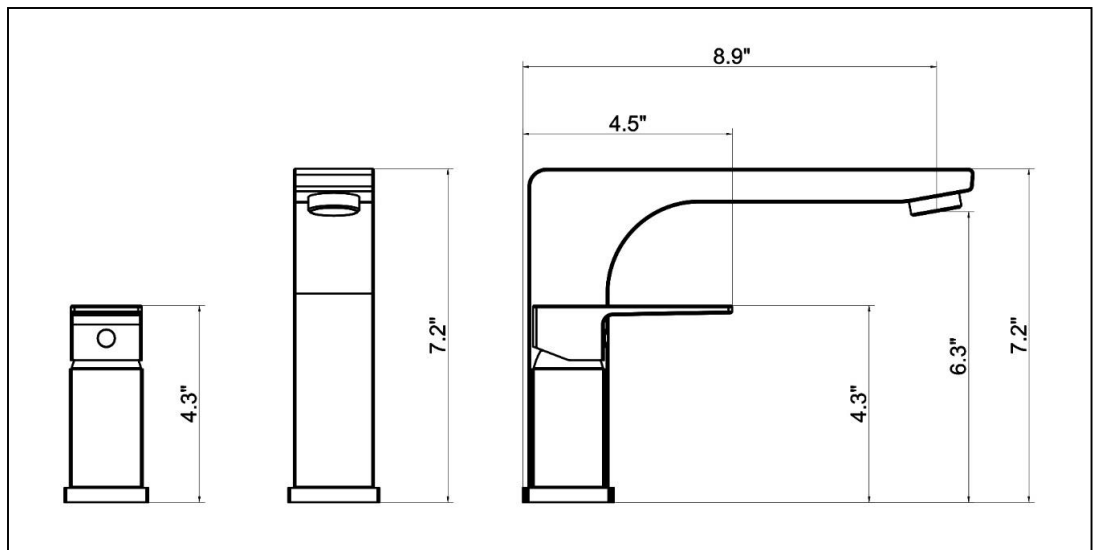

ROMAN TUB FAUCET

- **Icon Collection**
- **2-Hole Installation**
- **Rough-in Kit Included**

STANDARD SPECIFICATIONS

- Single lever metal handle
- Solid brass waterway
- Ceramic disc cartridge
- Flow Rate: 4.6GPM @80PSI

FINISHES INCLUDE

- **Roman tub without hand-shower trim:**
  Chrome (UF65500)
  Brushed Nickel (UF65503)

WARRANTY

- Limited lifetime warranty on workmanship and materials to the original purchaser

COMPLIES WITH

- ASME A112.18.1
- CSA B125.1
- cUPC

tel. 888-OK-ULTRA (658-5872) • fax. 949-252-9989 • <http://www.ultrafaucets.com>

This specification is provided for reference only. Ultra Faucets reserves the right to modify specifications and materials without notice or obligation.