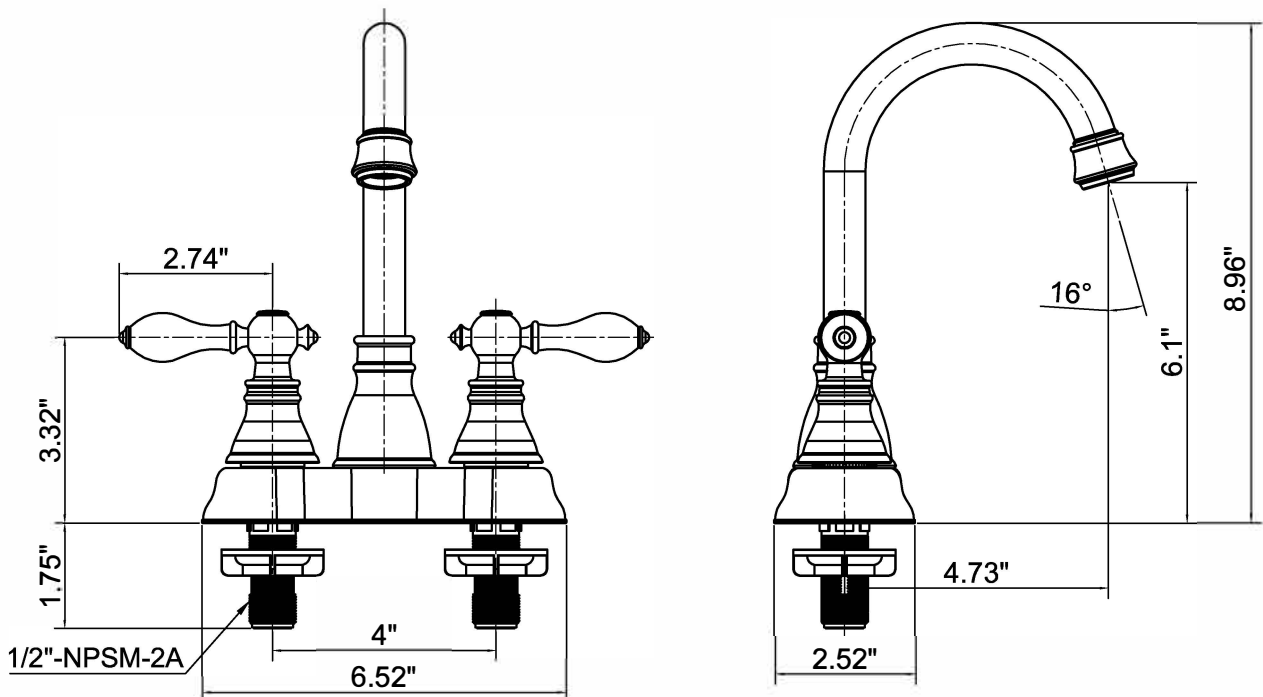

Model No./Colors/Finishes:

- CP Polished Chrome
- BN Brush Nickel PVD
- NB Nobel Bronze
- ORB Oil Rubber Bronze
- PB Polished Brass PVD

Product Diagram