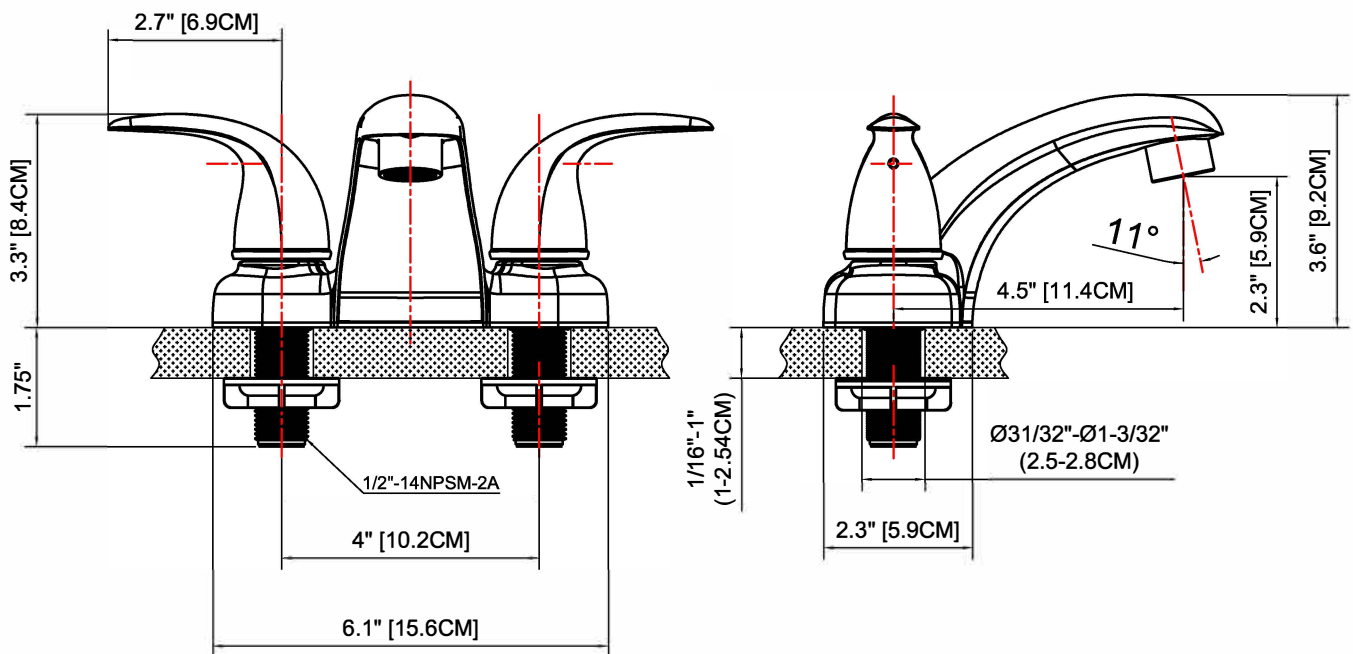

Model No./Colors/Finishes:

- CP Polished Chrome
- BN Brush Nickel PVD
- NB Oil Rubbed Bronze
- MT Matte black

Product Diagram