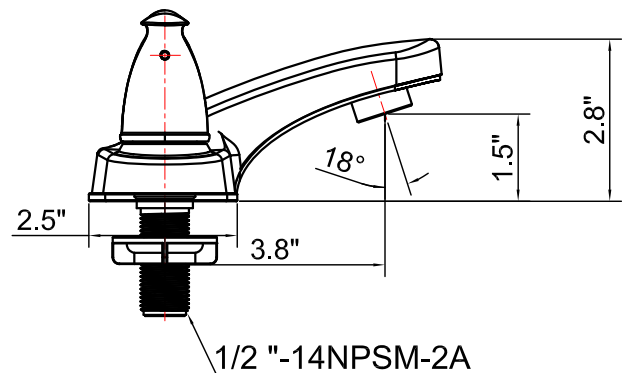

4" Two Handle Lavatory Faucet UF4402X Series

Feature:

- Metal lever handle
- Fits 3 holes sinks with 4" center
- Drip-free 1/4 Ceramic cartridge
- Hybrid waterway
- With pop-up drain

Codes/Standards Applicable:

Complies with:

- NSF 61-9
- ANSI/ASME A112.18.1
- CSA B125-1
- IAPMO/UPC/CUPC
- AB1953

Model No./Colors/Finishes:

- CP Polished Chrome
- BN Brush Nickel PVD
- NB Nobel Bronze
- ORB Oil Rubber Bronze

Product Diagram