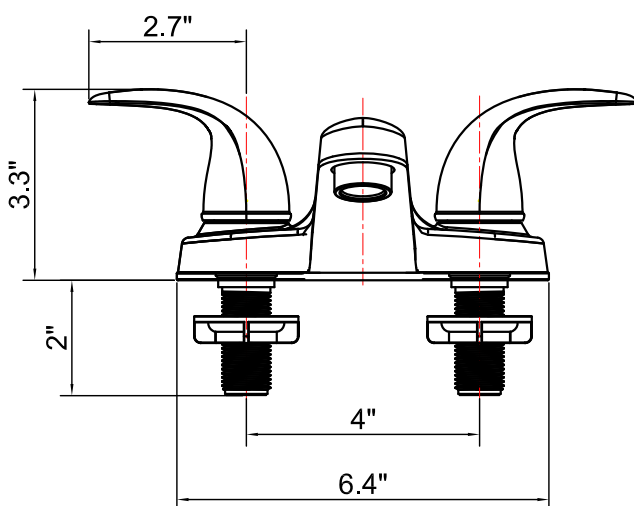

4" Two Handle Lavatory Faucet UF4402X Series

Feature:

- Metal lever handle
- Fits 3 holes sinks with 4" center
- Drip-free 1/4 Ceramic cartridge
- Hybrid waterway
- With pop-up drain

Codes/Standards Applicable:

Complies with:

- NSF 61-9
- ANSI/ASME A112.18.1
- CSA B125-1
- IAPMO/UPC/CUPC
- AB1953

Model No./Colors/Finishes:

- CP Polished Chrome
- BN Brush Nickel PVD
- NB Nobel Bronze
- ORB Oil Rubber Bronze

Product Diagram