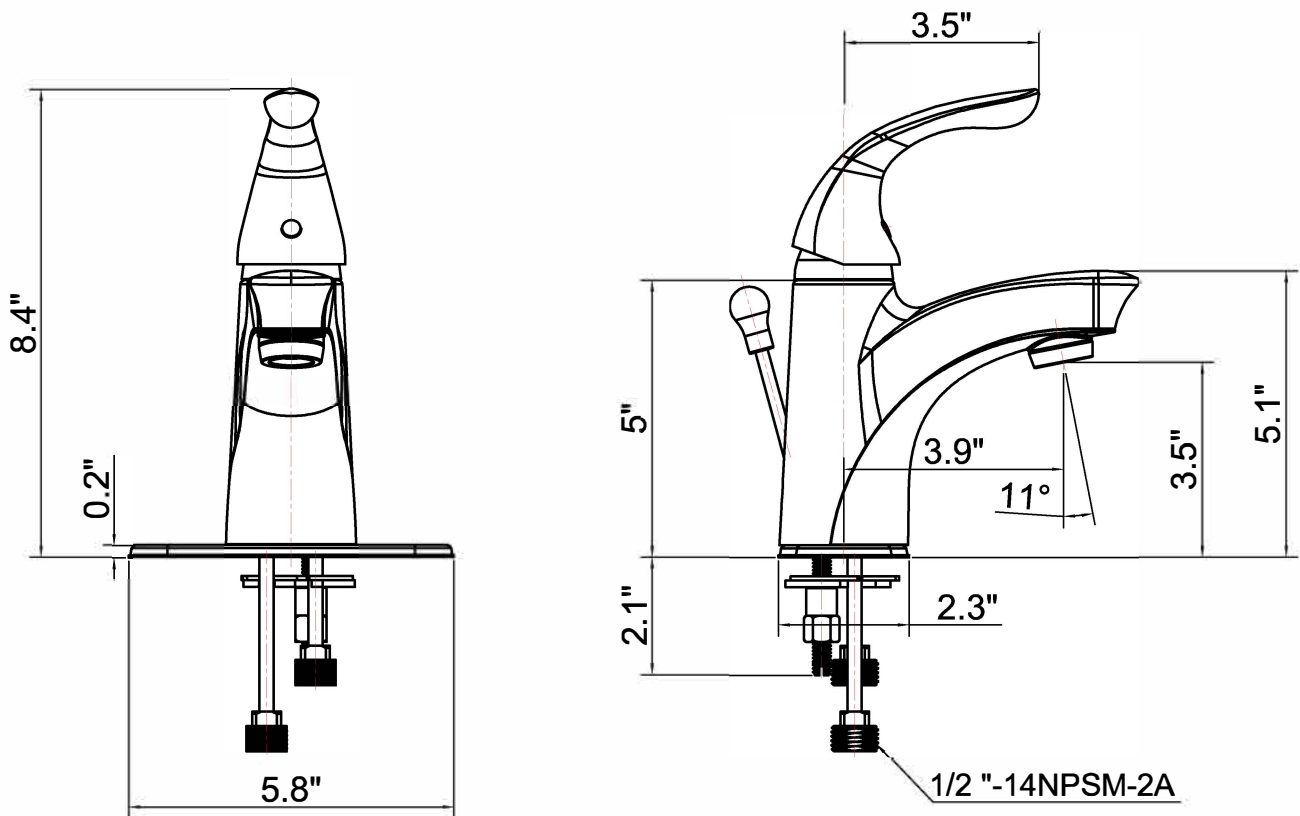

Single Handle Lavatory Faucet UF3432X Series

Feature:

- Metal lever handle
- Single-hole or Three-hole installation options
- Two piece zinc alloy style
- Drip-free Ceramic cartridge
- Solid brass waterway
- With Pop-up drain

Product Diagram