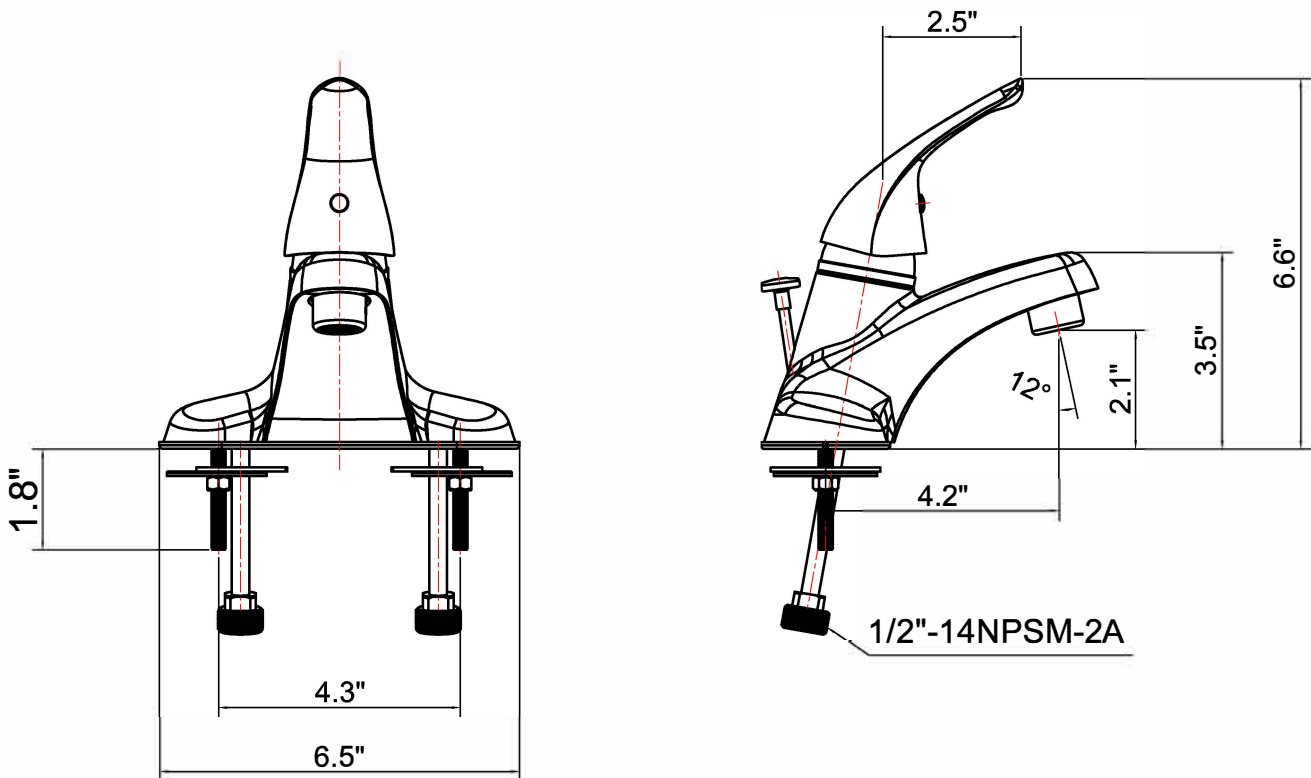

Model No./Colors/Finishes:

- CP Polished Chrome
- BN Brush Nickel PVD
- NB Nobel Bronze
- ORB Oil Rubber Bronze

Product Diagram