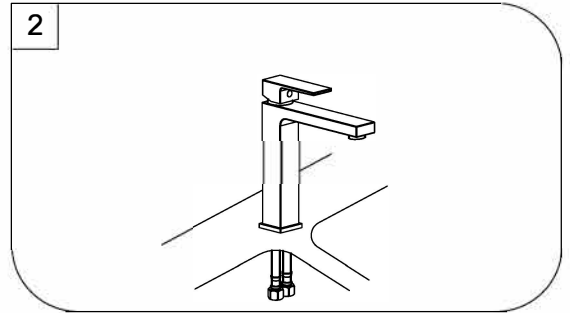

Icon Collection Vessel Sink Faucet
Model NO.: UF30300
UF30303

INSTRUCTION

Tools:

- Adjustable Wrench
- Pliers
- Pipe Wrench
- Screwdriver
- Teflon Tape

Maintenance:

Your new Vessel Sink faucet is designed for years of trouble-free performance. Keep it looking new by cleaning it periodically with a soft cloth. Avoid abrasive cleaners, steel wool and harsh chemicals as these will dull the finish and void your warranty.

Preparation / Assembly

Shut off water supplies. Remove the old faucet. Clean the sink surface in preparation for your new faucet.

Place the flange on the bottom of the faucet before positioning the faucet through the mounting hole.

Secure the faucet to the sink by installing the plastic washer, steel washer, and nut onto the shank. Tighten with a wrench.

Apply pipe tape onto the threads of the water supplies. Use a wrench when tightening the hose connection. Do not over-tighten.