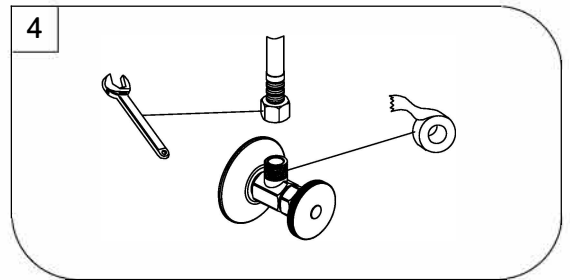

Preparation / Assembly

Shut off water supplies. Remove the old faucet. Clean the sink surface in preparation for your new faucet.

Place the flange on the bottom of the faucet before positioning the faucet through the mounting hole.

Secure the faucet to the sink by installing the plastic washer, steel washer, and nut onto the shank. Tighten with a wrench.

Apply pipe tape onto the threads of the water supplies. Use a wrench when tightening the hose connection. Do not over-tighten.