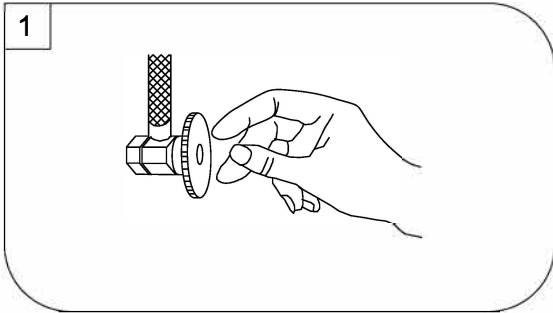

Icon Collection Vessel Sink Faucet
Model NO.: UF30300
UF30303

INSTRUCTION

Tools:

- Adjustable Wrench
- Pliers
- Pipe Wrench
- Screwdriver
- Teflon Tape

Maintenance:

Your new Vessel Sink faucet is designed for years of trouble-free performance. Keep it looking new by cleaning it periodically with a soft cloth. Avoid abrasive cleaners, steel wool and harsh chemicals as these will dull the finish and void your warranty.

Preparation / Assembly

Shut off water supplies. Remove the old faucet. Clean the sink surface in preparation for your new faucet.

Place the flange on the bottom of the faucet before positioning the faucet through the mounting hole.

Secure the faucet to the sink by installing the plastic washer, steel washer, and nut onto the shank. Tighten with a wrench.

Apply pipe tape onto the threads of the water supplies. Use a wrench when tightening the hose connection. Do not over-tighten.