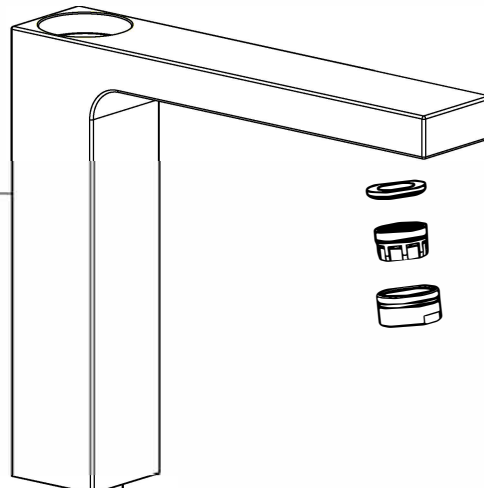

Handle
(RP415S21)

Exploded Drawing
RP(Replacement Parts)

Cap
(RP415S21)

Bonnet
(RP415S01)

Cartridge
(RP415S43)

Temperature Indicator
(RP415S41)

Setscrew
(RP415A71)

Model NO.: 415SH-CP
415SH-BN
415SH-NB

Body

Rubber Washer
(RP415S56)

Aerator
(RP415S53)

Aerator Shell
(RP415S04)

Flange
(RP415S17)

Screw
(RP122P77)

EVA Washer
(RP428S60)

Plastic Washer
(RP415A51)

Metal Washer
(812A74)

Mounting Nut
(RP812A06)

Shank
(RP812A73)

Water Supply Hose