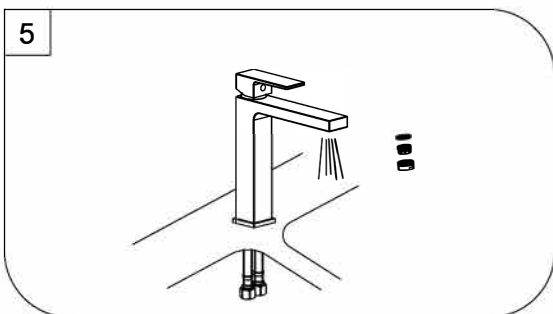

Preparation / Assembly

Shut off water supplies. Remove the old faucet. Clean the sink surface in preparation for your new faucet.

Place the flange on the bottom of the faucet before positioning the faucet through the mounting hole.

Secure the faucet to the sink by installing the plastic washer, steel washer, and nut onto the shank. Tighten with a wrench.

Apply pipe tape onto the threads of the water supplies. Use a wrench when tightening the hose connection. Do not over-tighten.