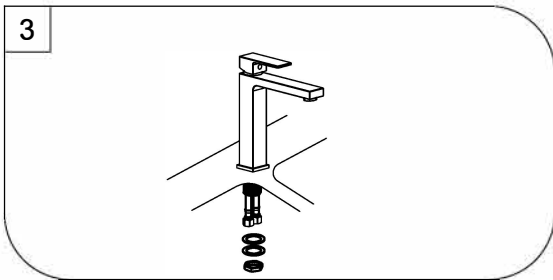

Icon Collection Vessel Sink Faucet
Model NO.: UF30300
UF30303

INSTRUCTION

Tools:

- Adjustable Wrench
- Pliers
- Pipe Wrench
- Screwdriver
- Teflon Tape

Maintenance:

Your new Vessel Sink faucet is designed for years of trouble-free performance. Keep it looking new by cleaning it periodically with a soft cloth. Avoid abrasive cleaners, steel wool and harsh chemicals as these will dull the finish and void your warranty.

Preparation / Assembly

Shut off water supplies. Remove the old faucet. Clean the sink surface in preparation for your new faucet.

Place the flange on the bottom of the faucet before positioning the faucet through the mounting hole.

Secure the faucet to the sink by installing the plastic washer, steel washer, and nut onto the shank. Tighten with a wrench.

Apply pipe tape onto the threads of the water supplies. Use a wrench when tightening the hose connection. Do not over-tighten.